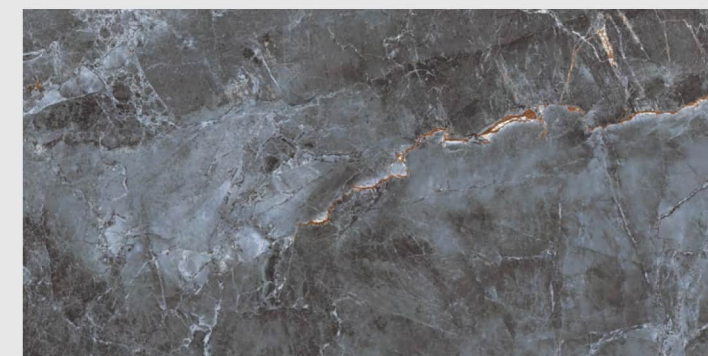

CINNA AMON BROWN

CINNA AMON CHOCO

CINNA AMON GREY

Size :
60x120cm / 60x60cm /
80x160cm

Surface :
Polished

DIAMOND BLUE

DIAMOND BLACK

DIAMOND OCEAN