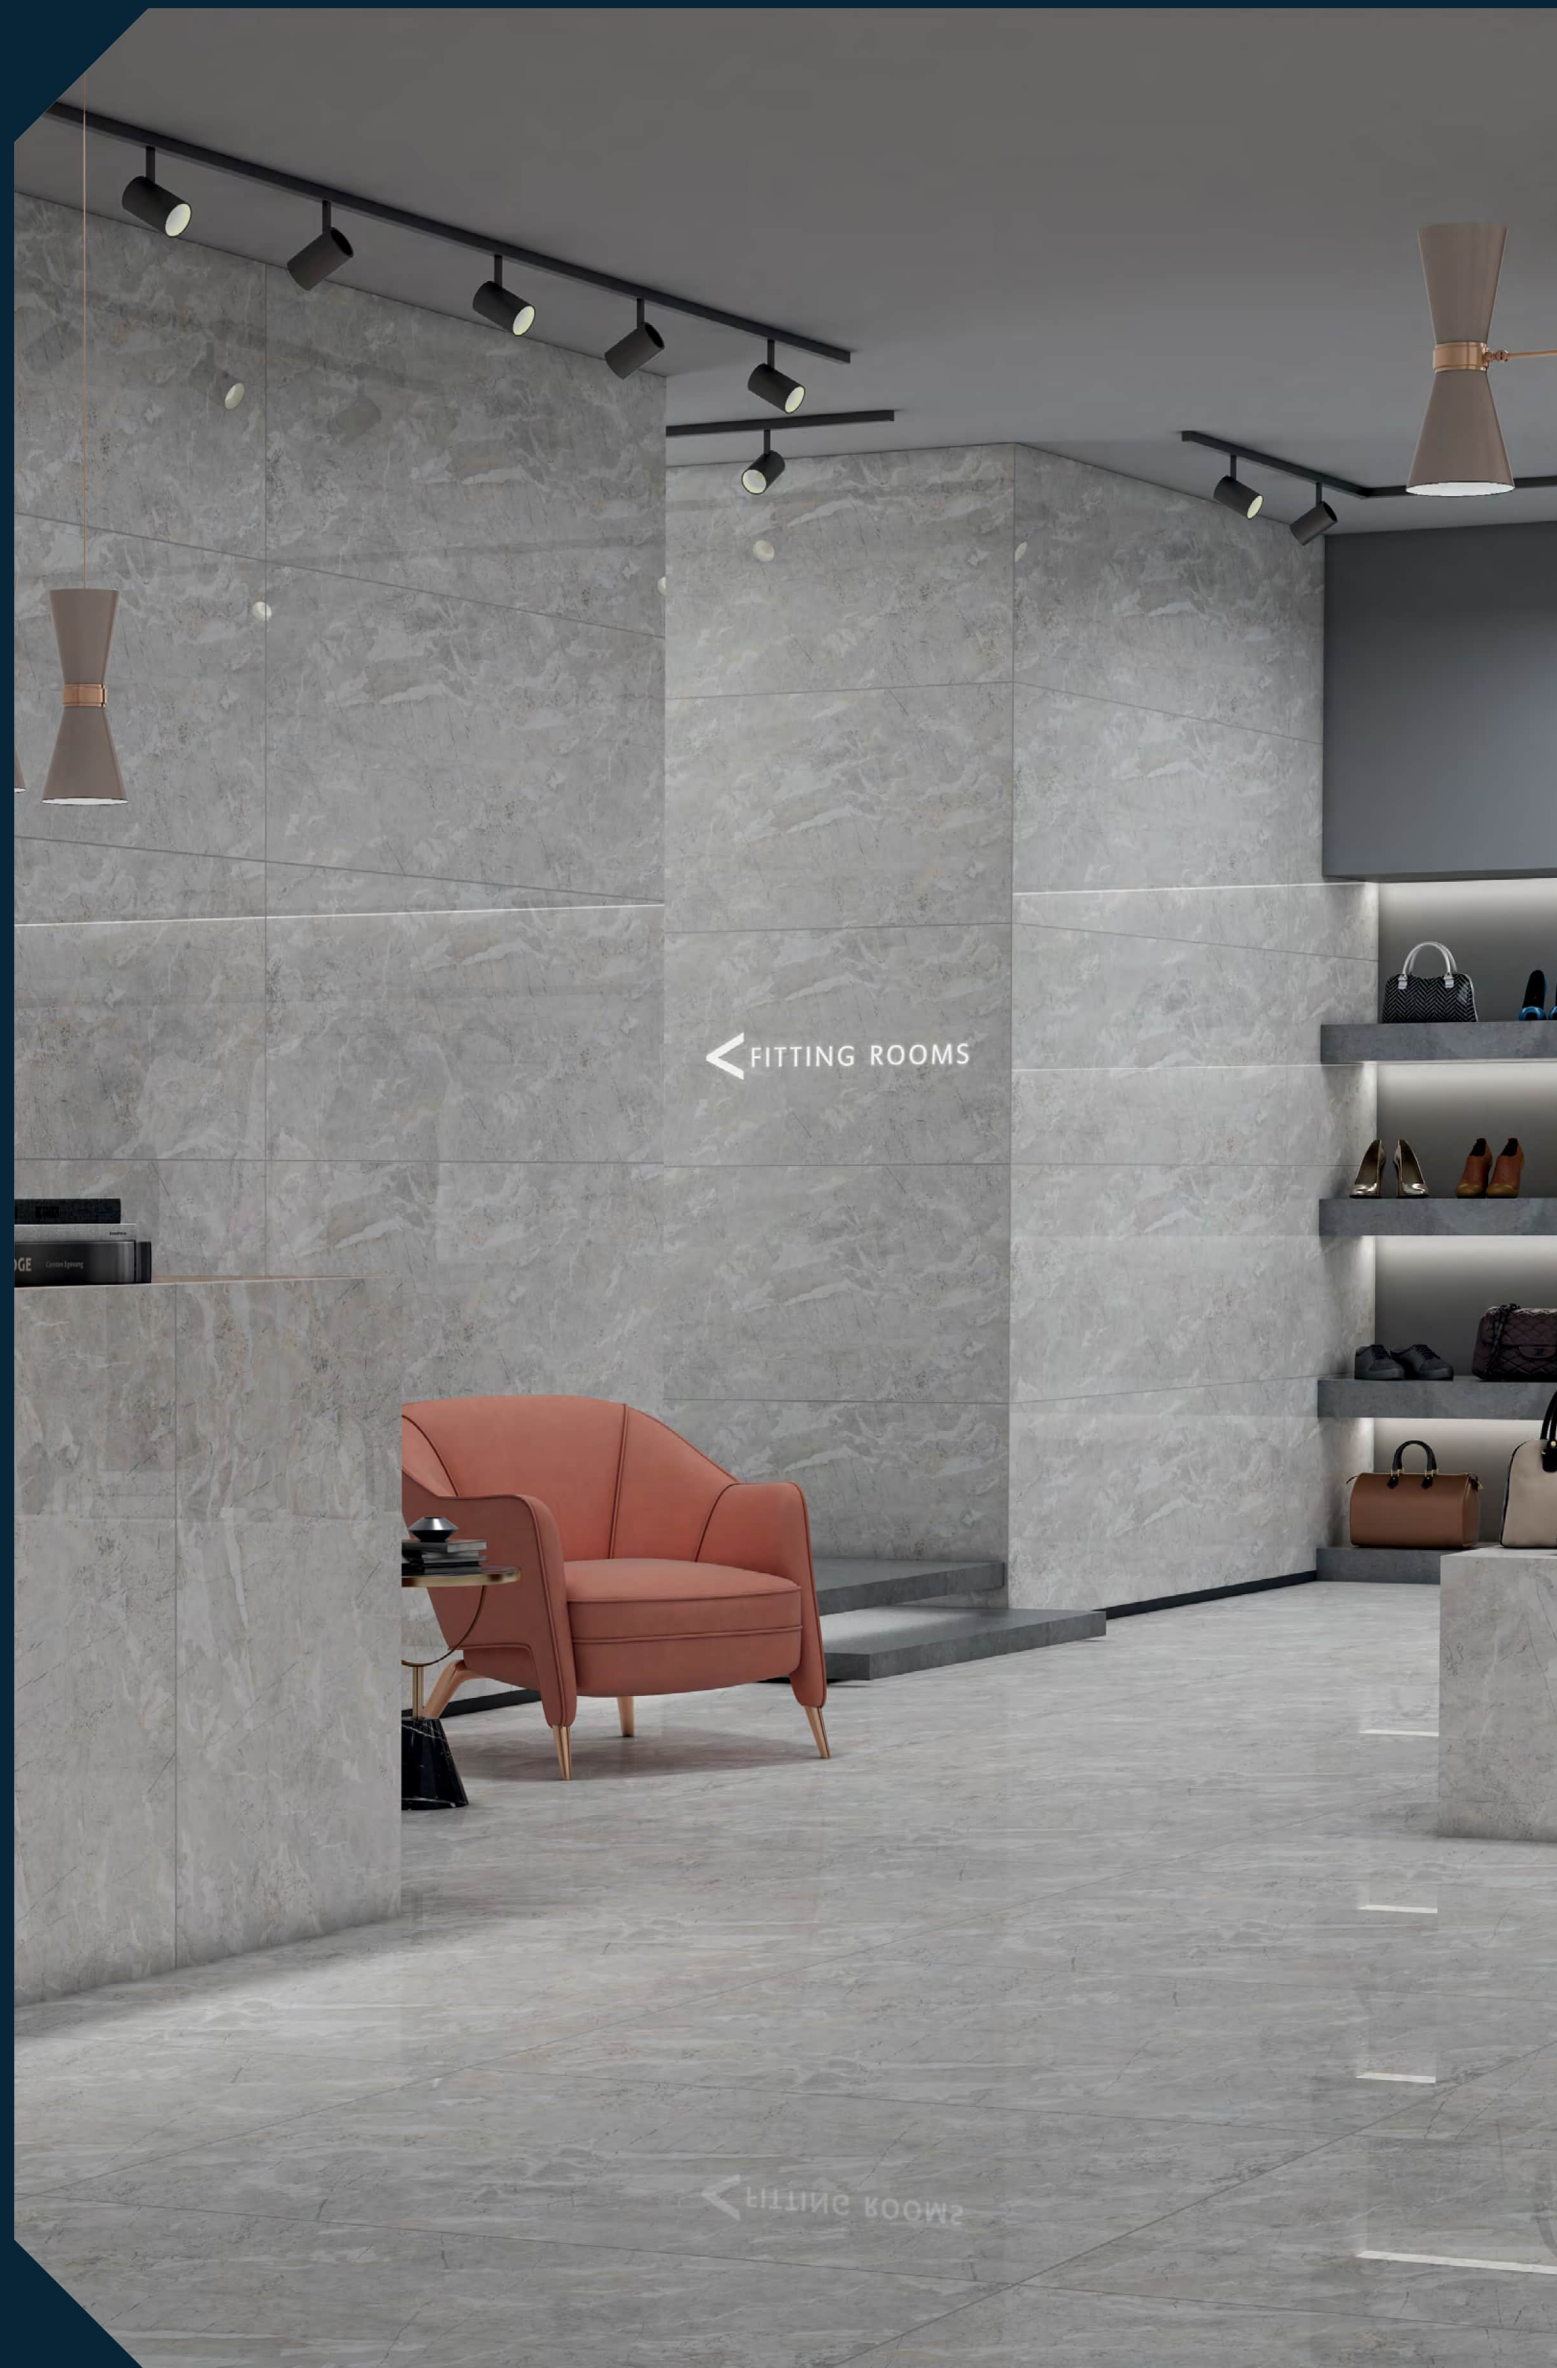

HIMALAYA WHITE

FINIX AQUA

VALENTIN GOLD

Size :
60x120cm / 60x60cm /
80x160cm

Surface :
Polished

RIO BIANCO

CALCUTTA BIANCO

HELENA BIANCO