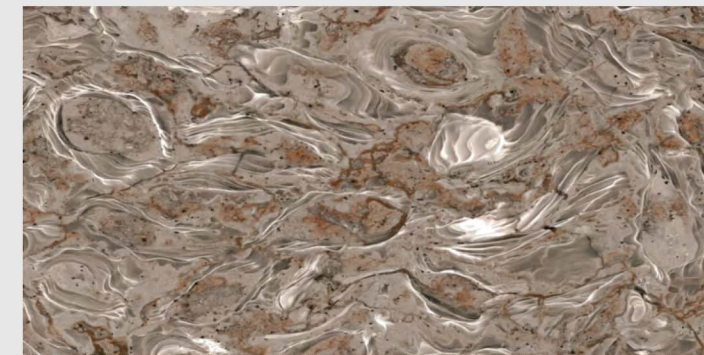

Size :
60x120cm / 60x60cm /
80x160cm

Surface :
Polished

AMAZON BEIGE

AMAZON GRIS

ANTOLIA BROWN

ANTOLIA GREY

Size :
60x120cm / 60x60cm /
80x160cm

Surface :
Polished