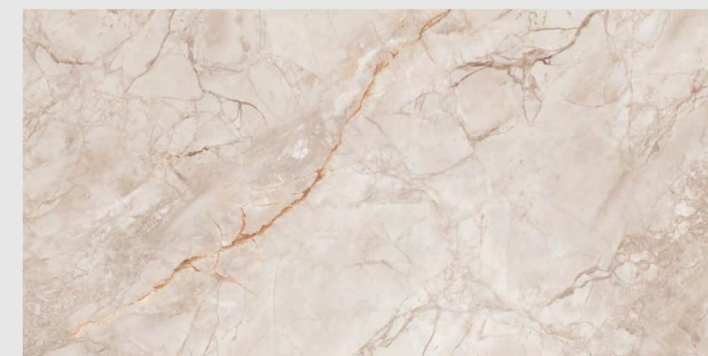

PALAZZO BEIGE