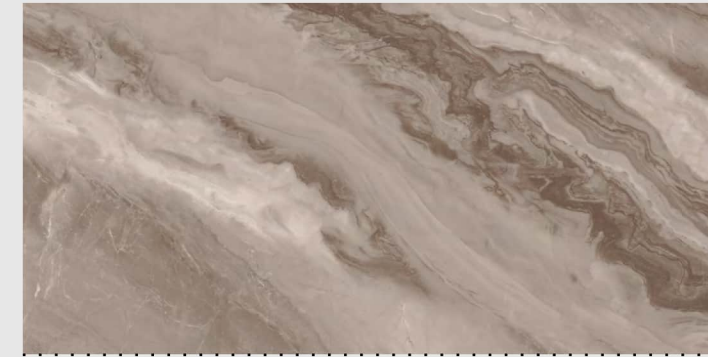

DIOR BEIGE

DIOR BLUE

DIOR BROWN

DIOR GREY

Size :
60x120cm / 60x60cm /
80x160cm

Surface :
Polished

DUNGRI BEIGE

DUNGRI BROWN