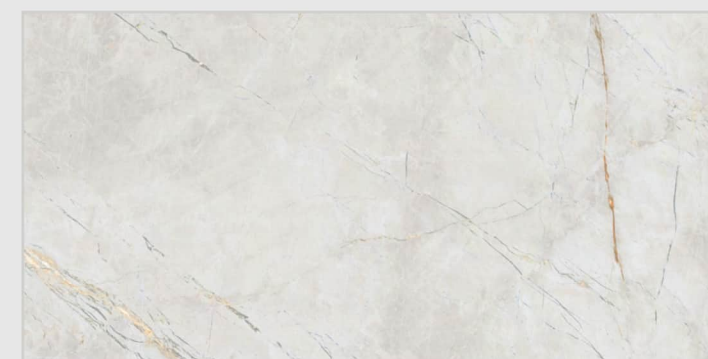

Size :
60x120cm / 60x60cm /
80x160cm

Surface :
Polished