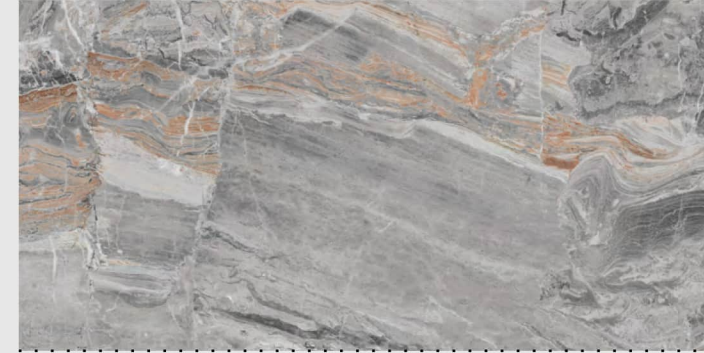

HOBART BROWN

Size :
60x120cm / 60x60cm /
80x160cm

Surface :
Polished

OROBICO GRIGIO

MOUNT BLUE

PARAGON

PARIS

Size :
60x120cm / 60x60cm /
80x160cm