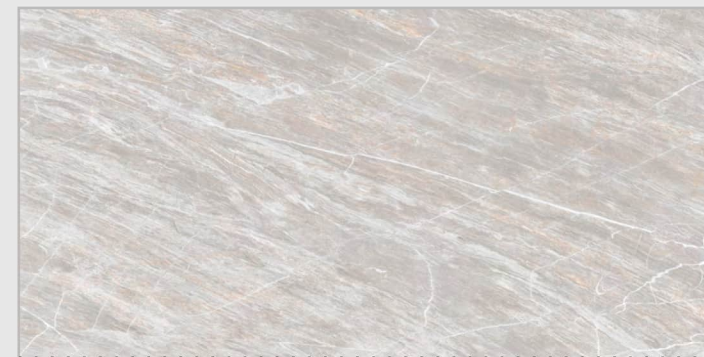

Size :
60x120cm / 60x60cm /
80x160cm

Surface :
Polished

LAYLA GREY

PALA GREY

SYRIA GREY

TOWN GREY