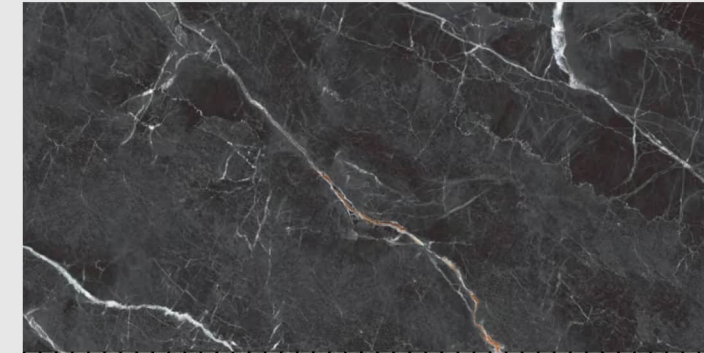

SARAN GOLD

VOLCANIC BREECIA LIGHT

ZION PEAK

Size :
60x120cm / 60x60cm /
80x160cm

Surface :
Polished

VERITSS BLACK

TEXON BLACK

TULUM AQUA