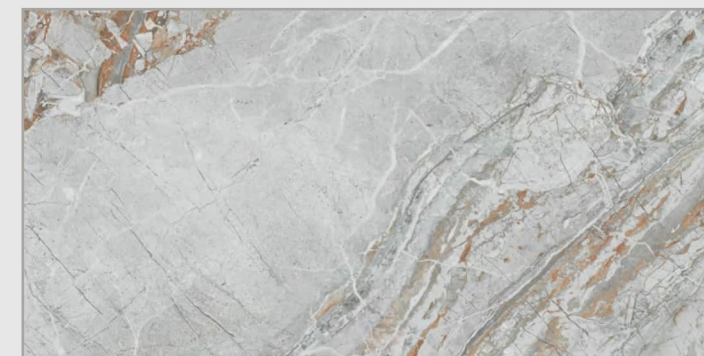

VOLCANIC BREECIA LIGHT