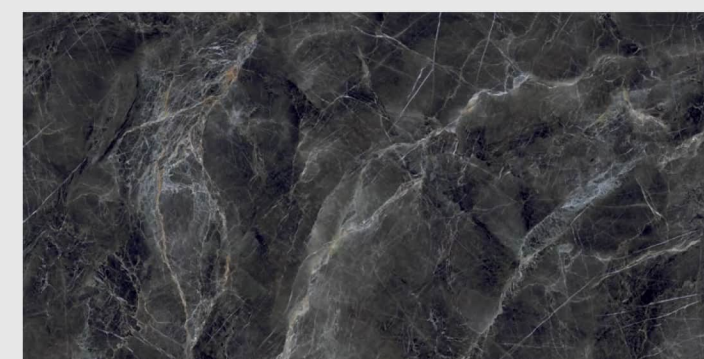

RIGA LIGHT GREY

Size :
60x120cm / 60x60cm /
80x160cm

Surface :
Polished

ROGUE RIVER GREY

ROGUE RIVER BEIGE

ROGUE RIVER BLACK

Size :
60x120cm / 60x60cm /
80x160cm

Surface :
Polished