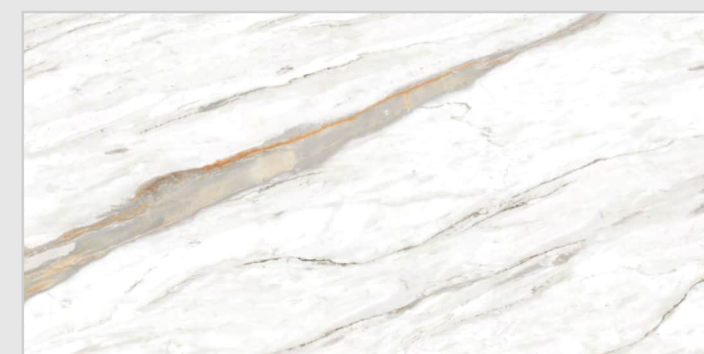

LASA WHITE

LISTA BEIGE