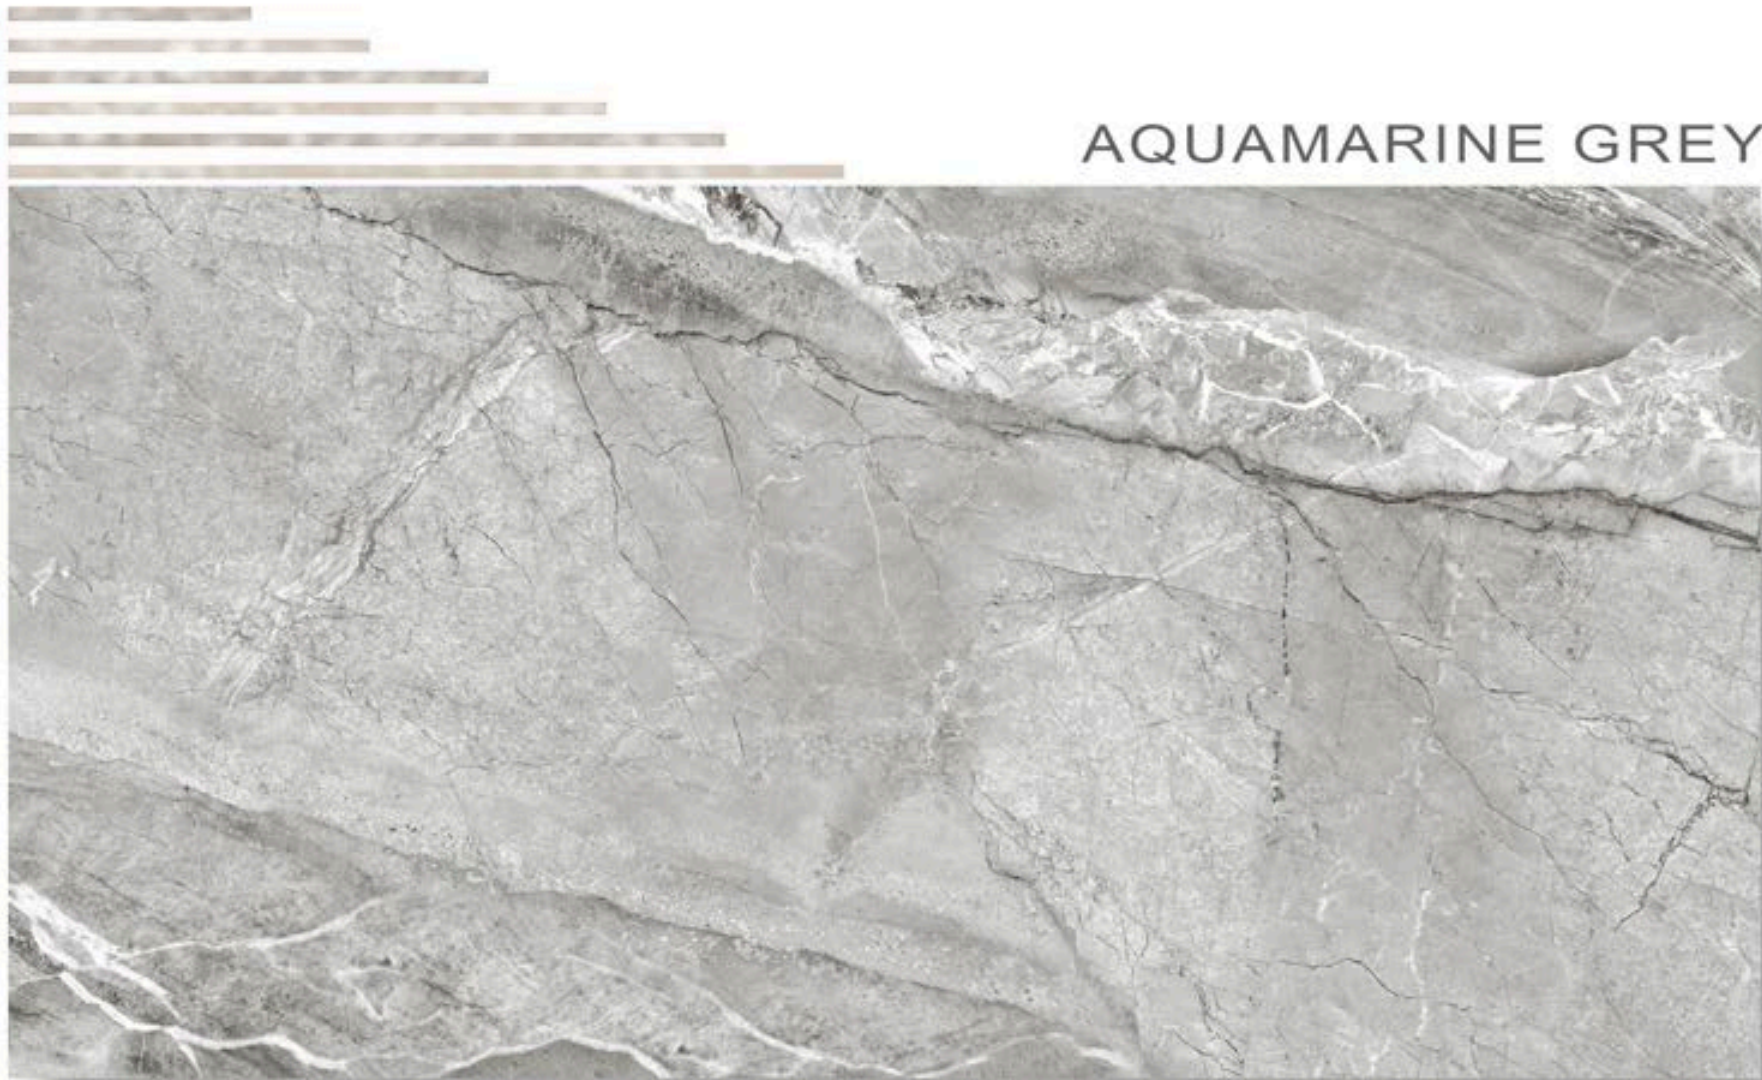

FACE :- 05

Size: 600x1200mm    Thickness: 09mm    Finish: Polished

---

AQUAMARINE BEIGE

---

FACE :- 06

Size: 600x1200mm    Thickness: 09mm    Finish: Polished

---