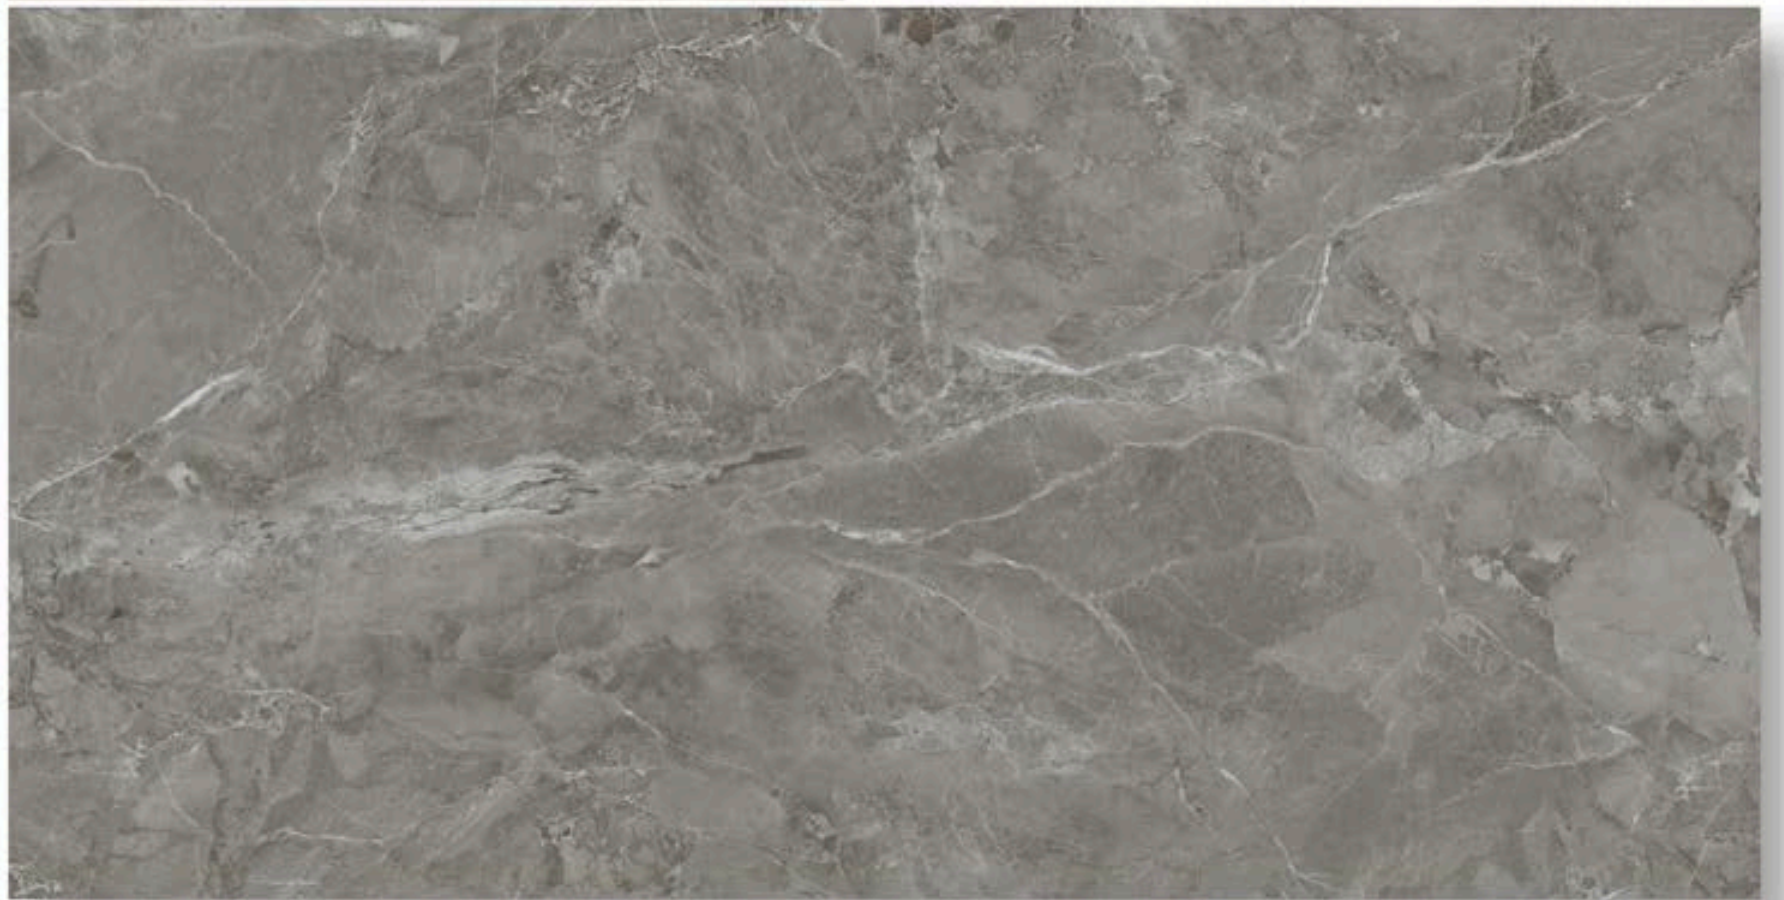

---

FACE :- 06

Size: 600x1200mm    Thickness: 09mm    Finish: Polished

---

OISSEAU JENIS

---

FACE :- 06

Size: 600x1200mm    Thickness: 09mm    Finish: Polished