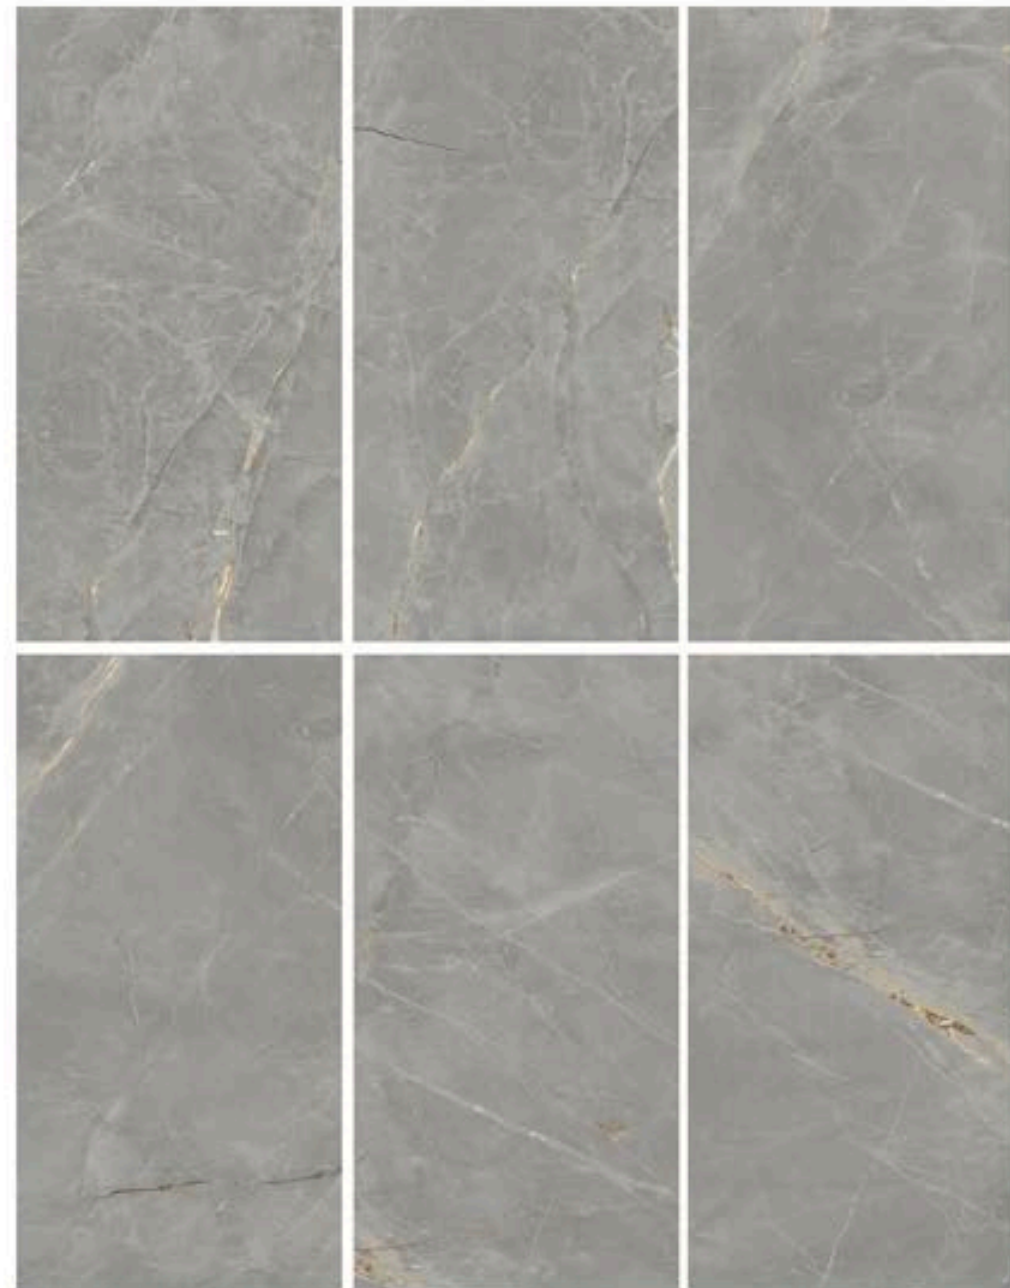

Size: 600x1200mm   Thickness: 09mm   Finish: Polished