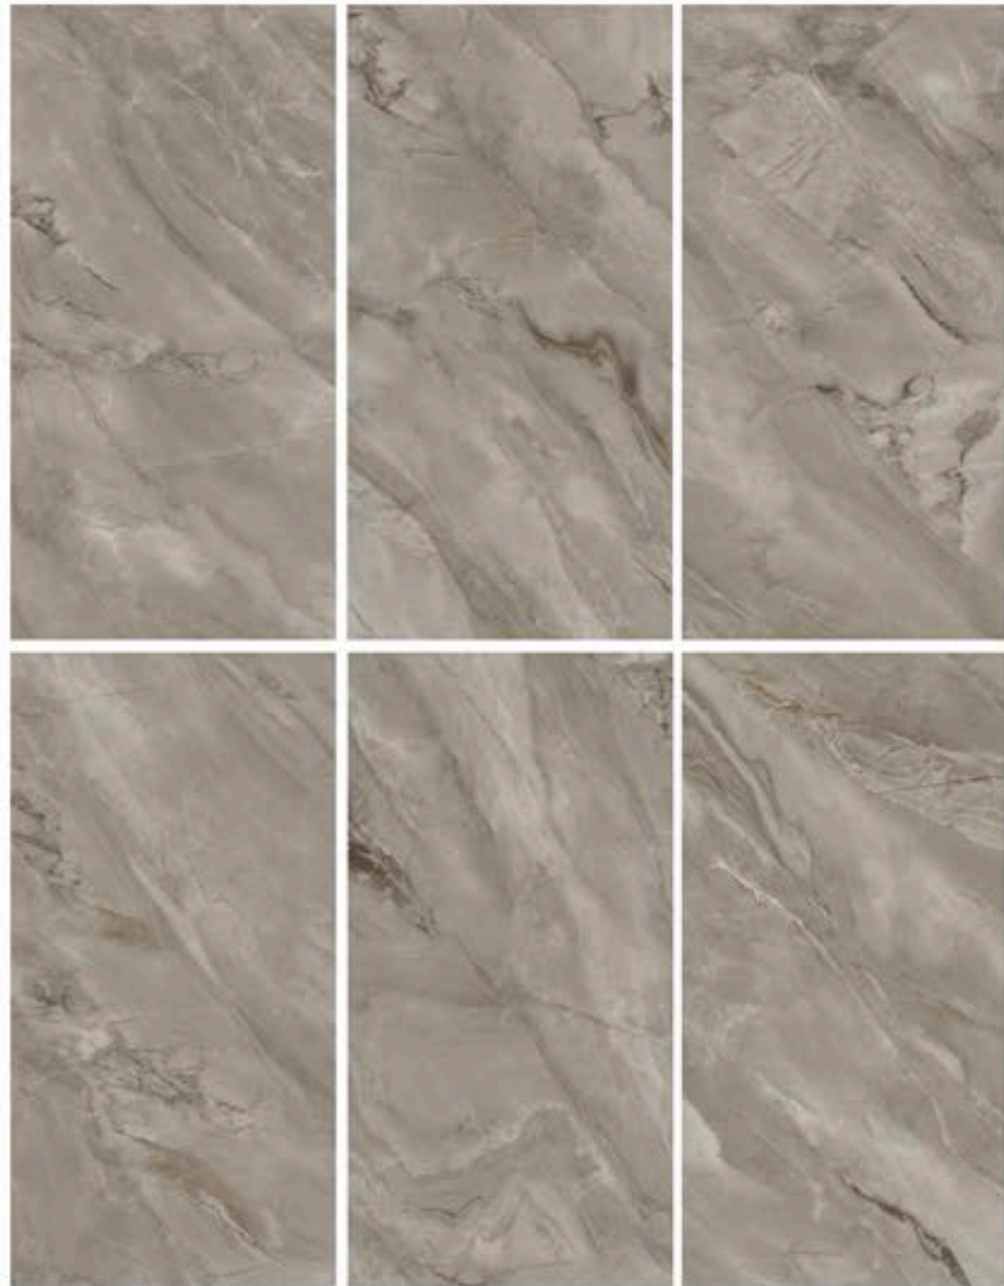

DYNAMIC CREMA

---

FACE :- 09

Size: 600x1200mm    Thickness: 09mm    Finish: Polished

---

EATERA FLAIS

---

FACE :- 06