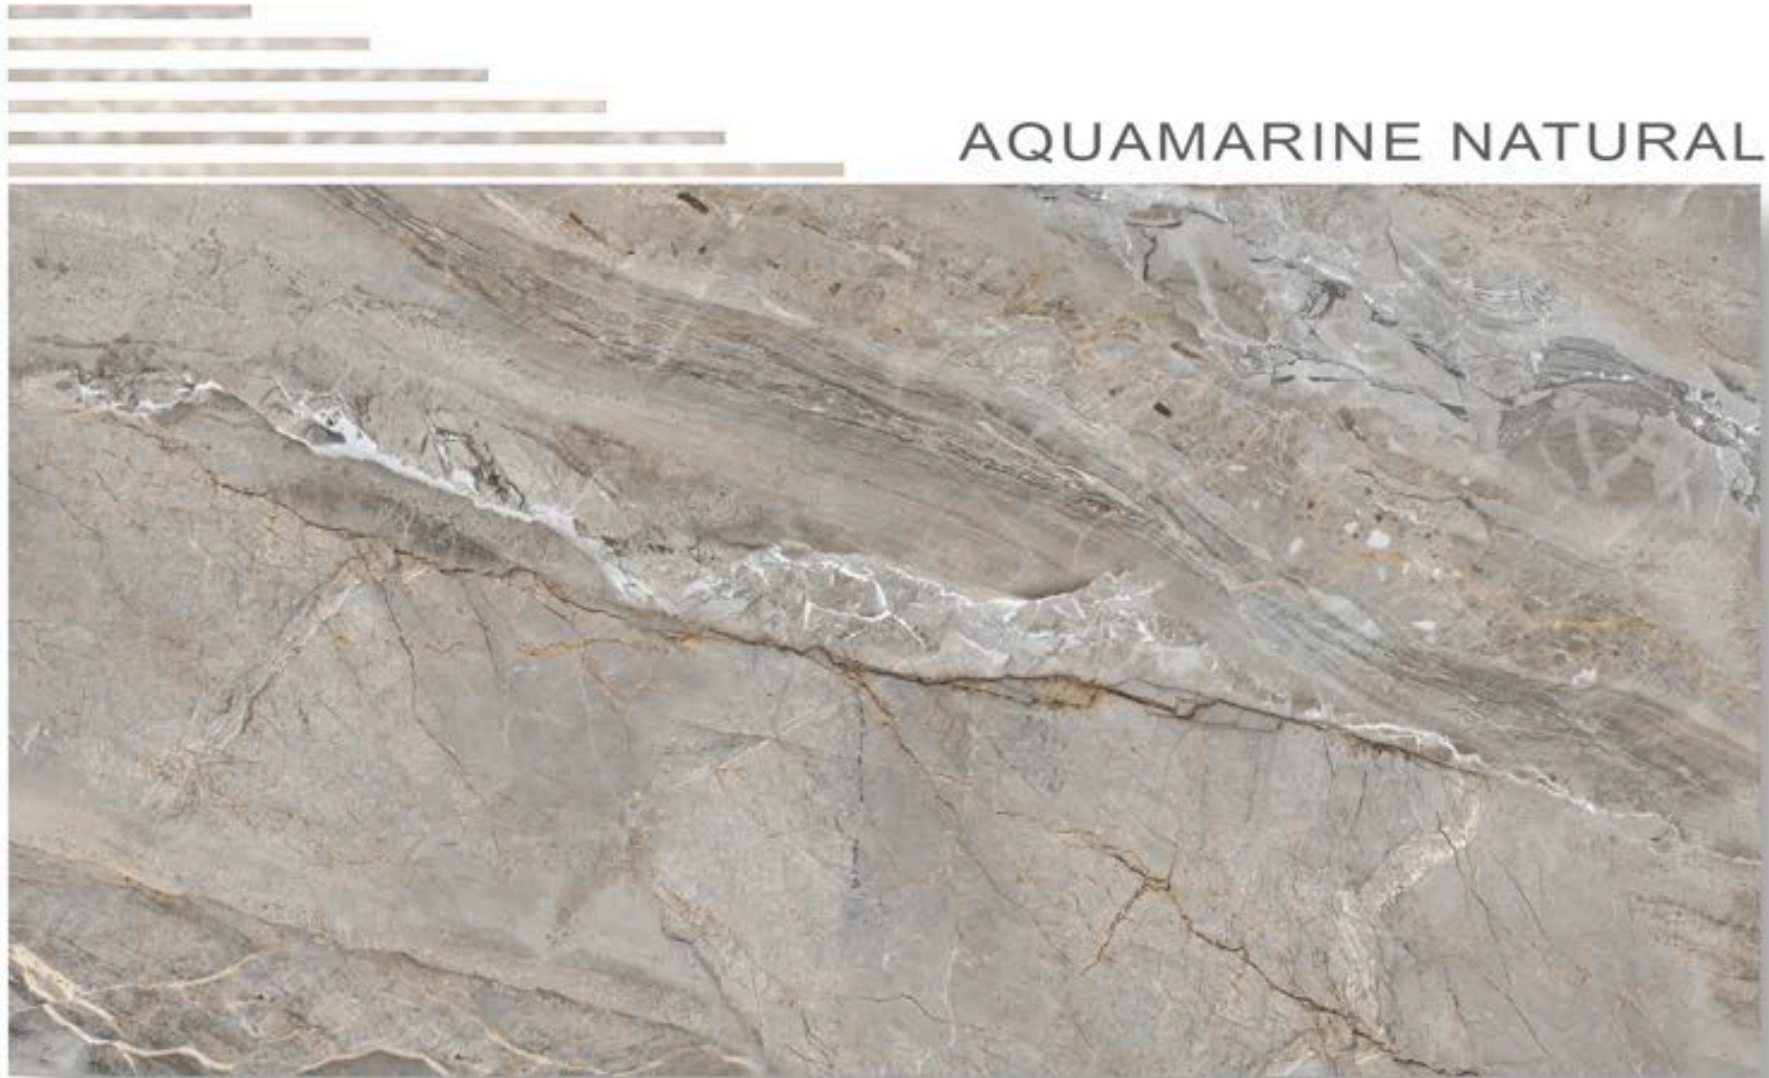

AQUAMARINE GREY

---

FACE :- 06

Size: 600x1200mm    Thickness: 09mm    Finish: Rustic - Carving

---

AQUAMARINE NATURAL

---

FACE :- 06