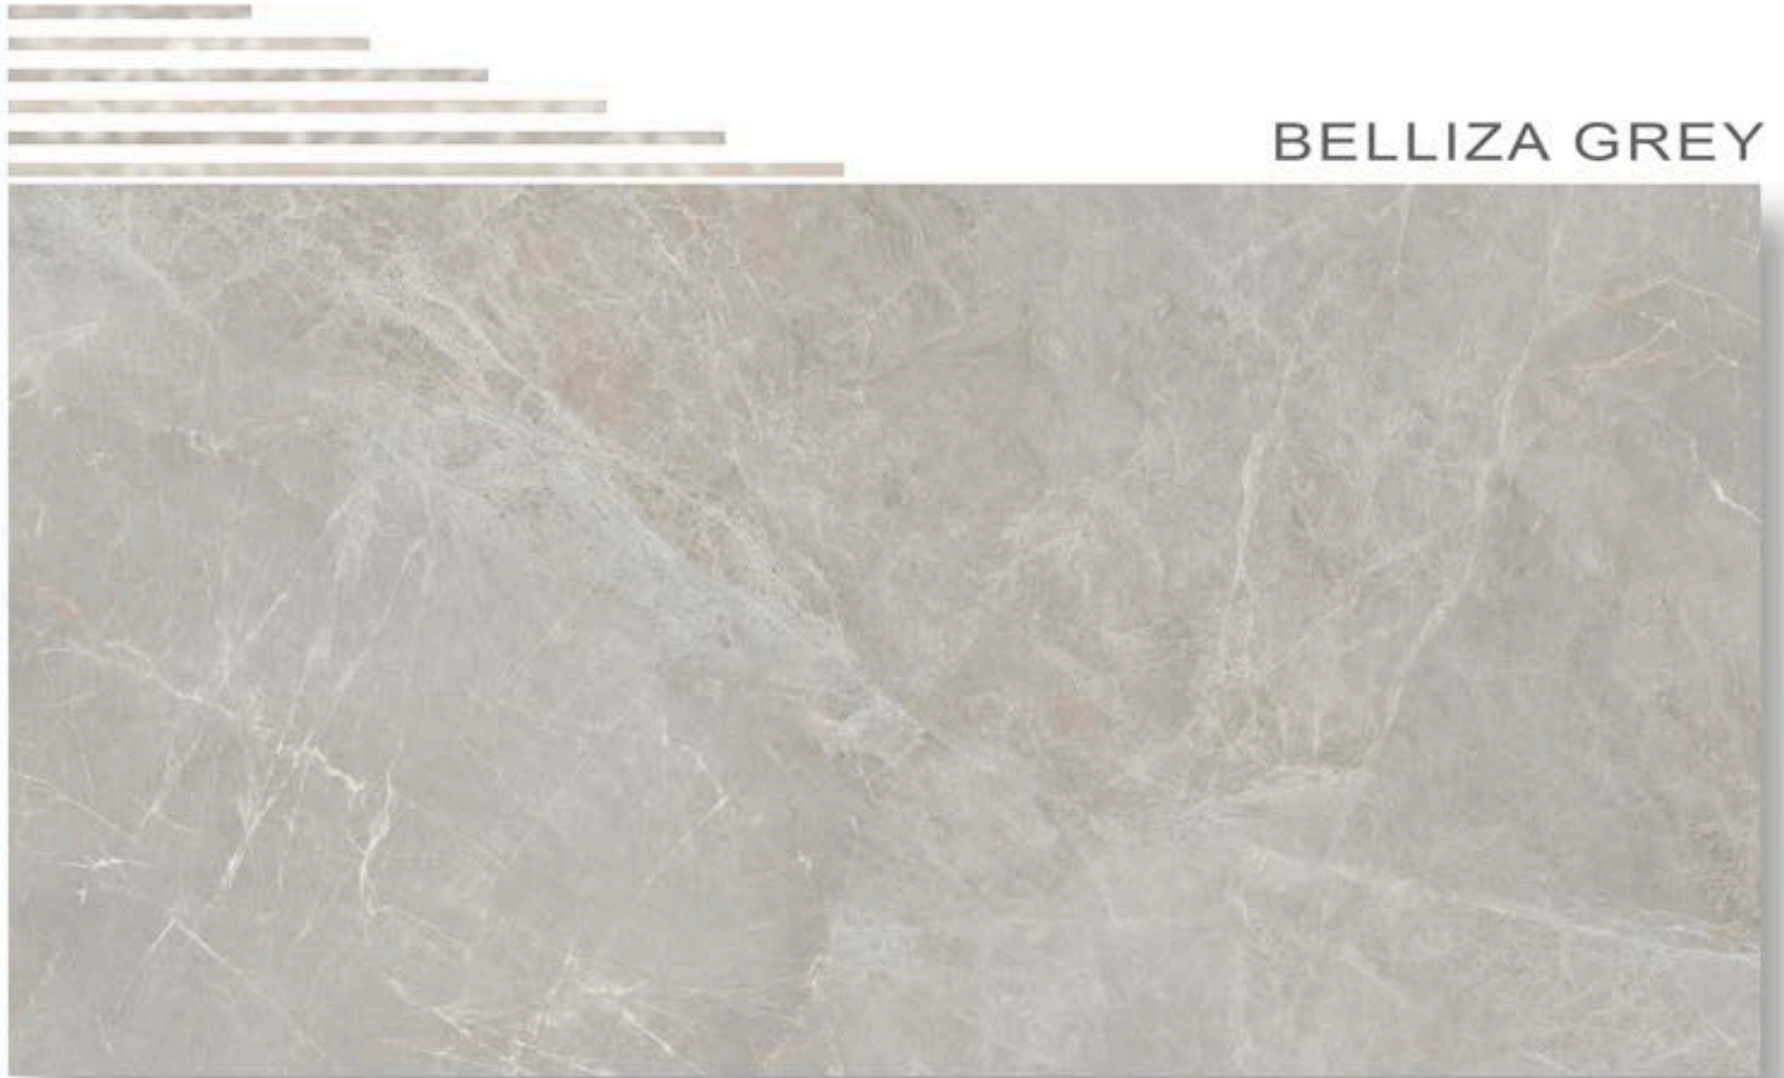

Size: 600x1200mm   Thickness: 09mm   Finish: Polished

BELLIZA GREY

FACE :- 06