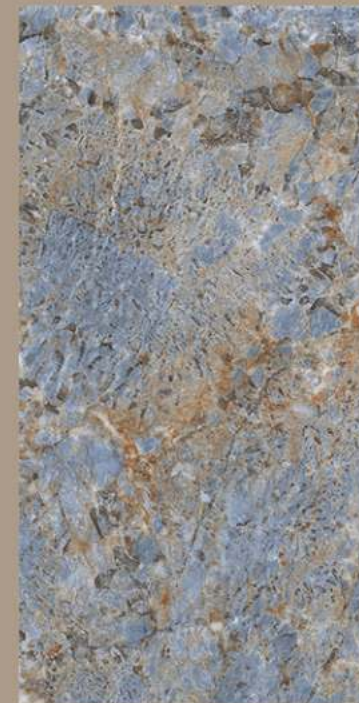

CRYTOS BLUE

**600X
1200MM**

GLOSSY SURFACE
RANDOM-04