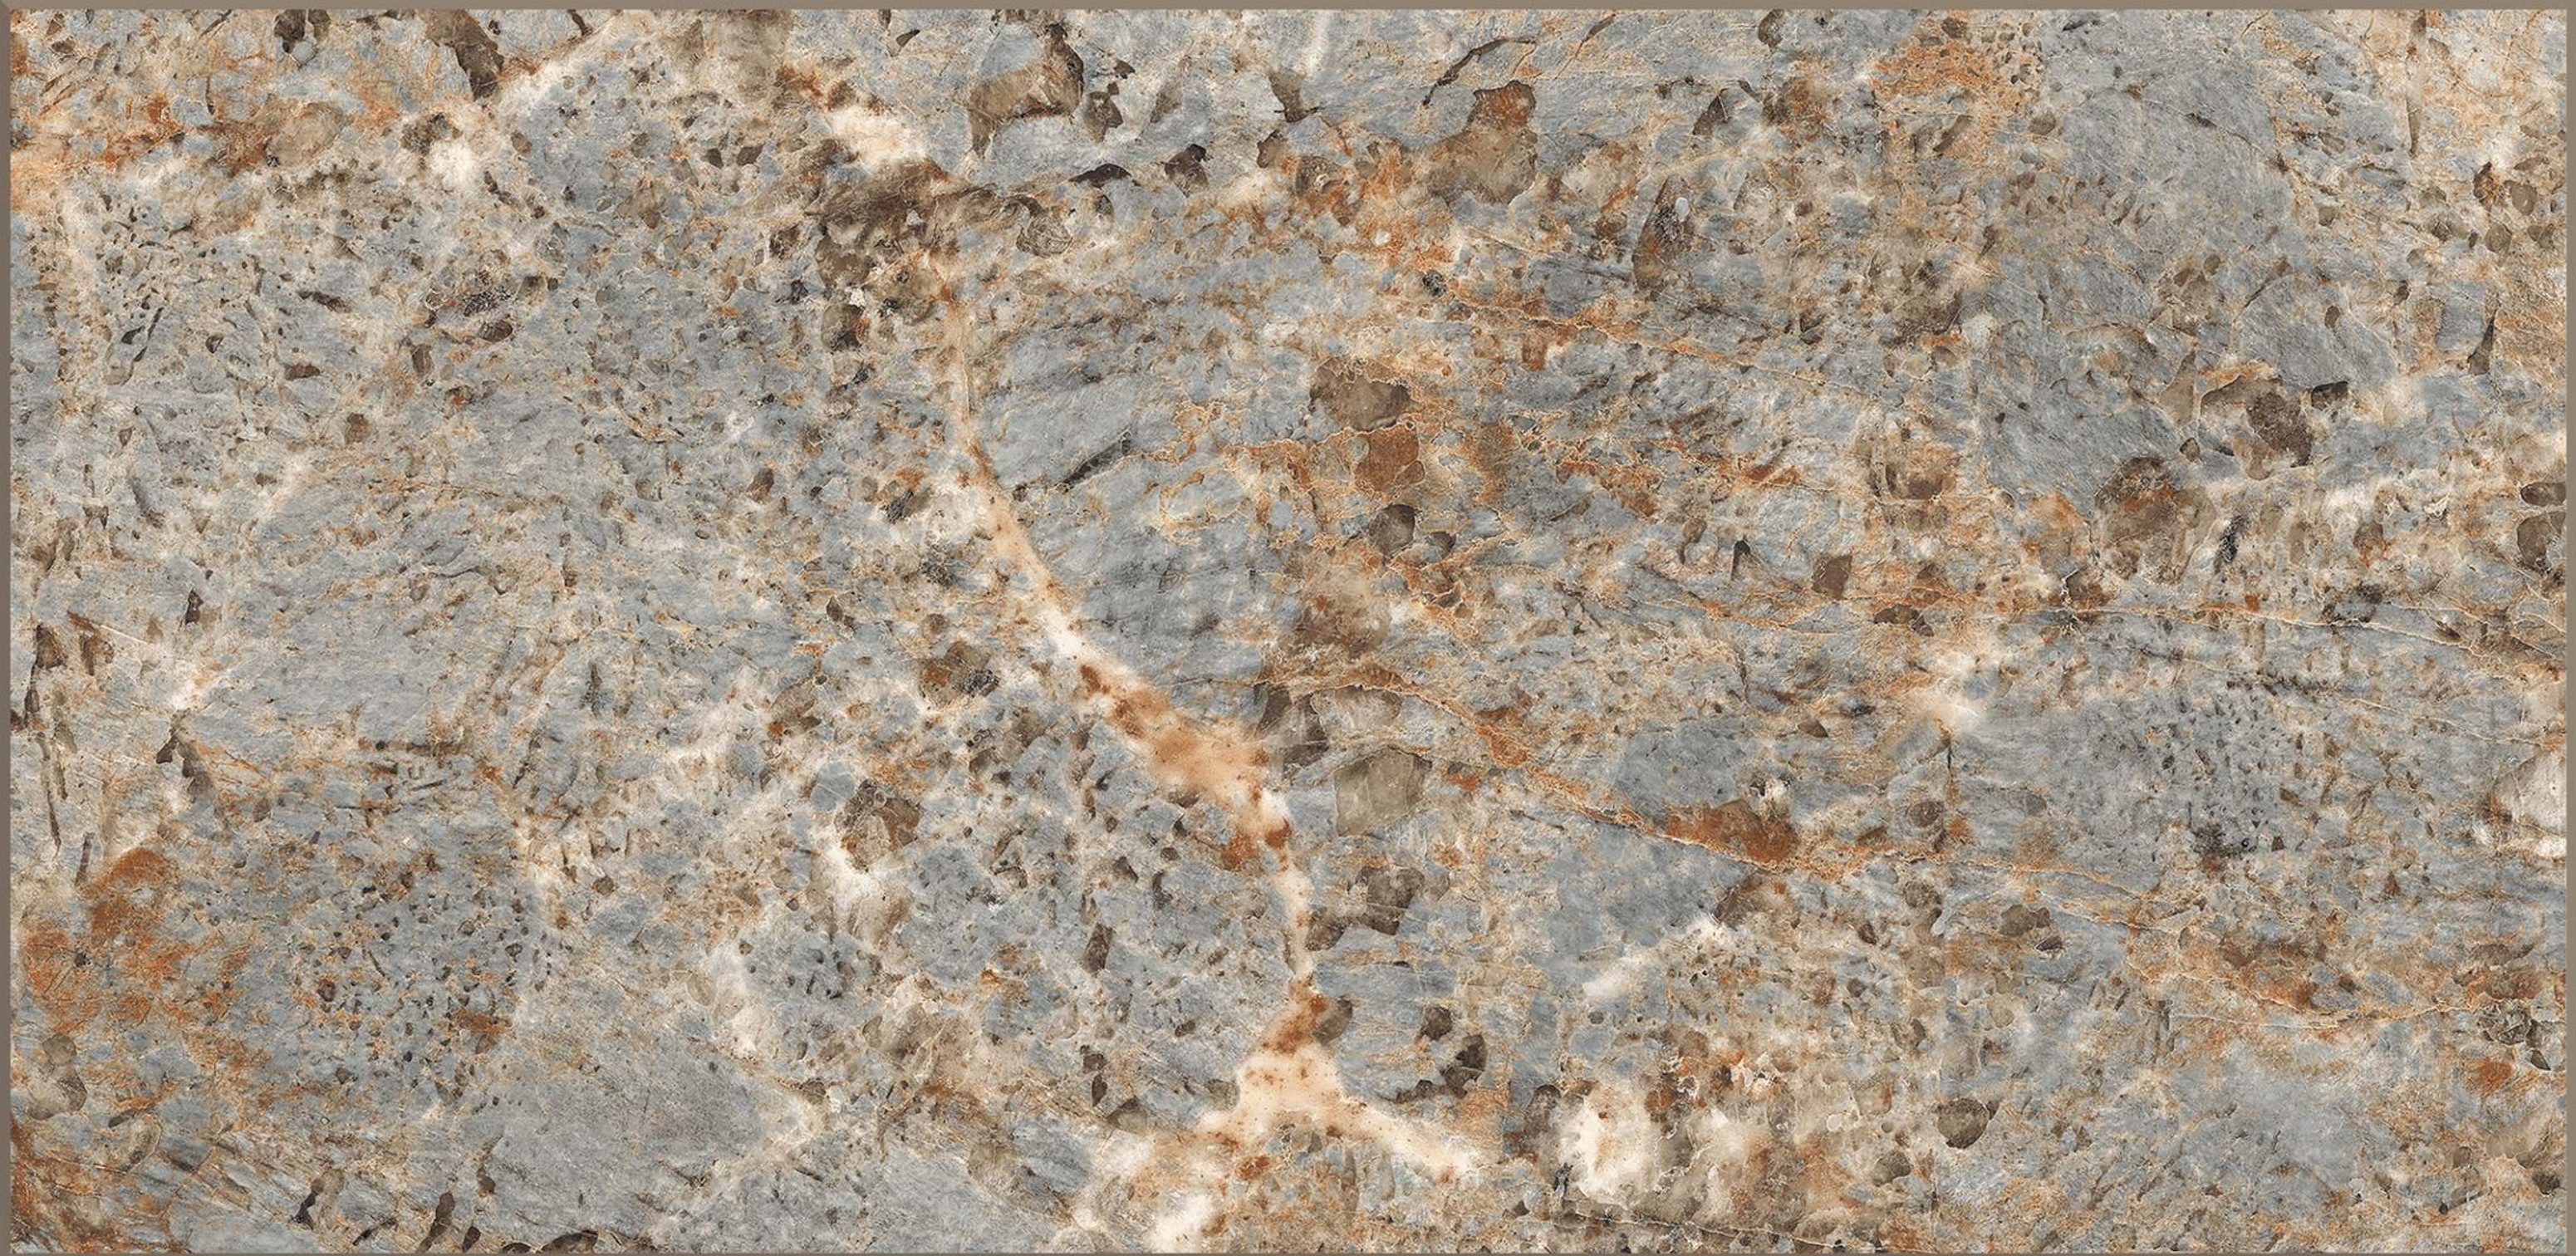

CRYTOS NATURAL

**600X
1200MM**

GLOSSY SURFACE
RANDOM-04