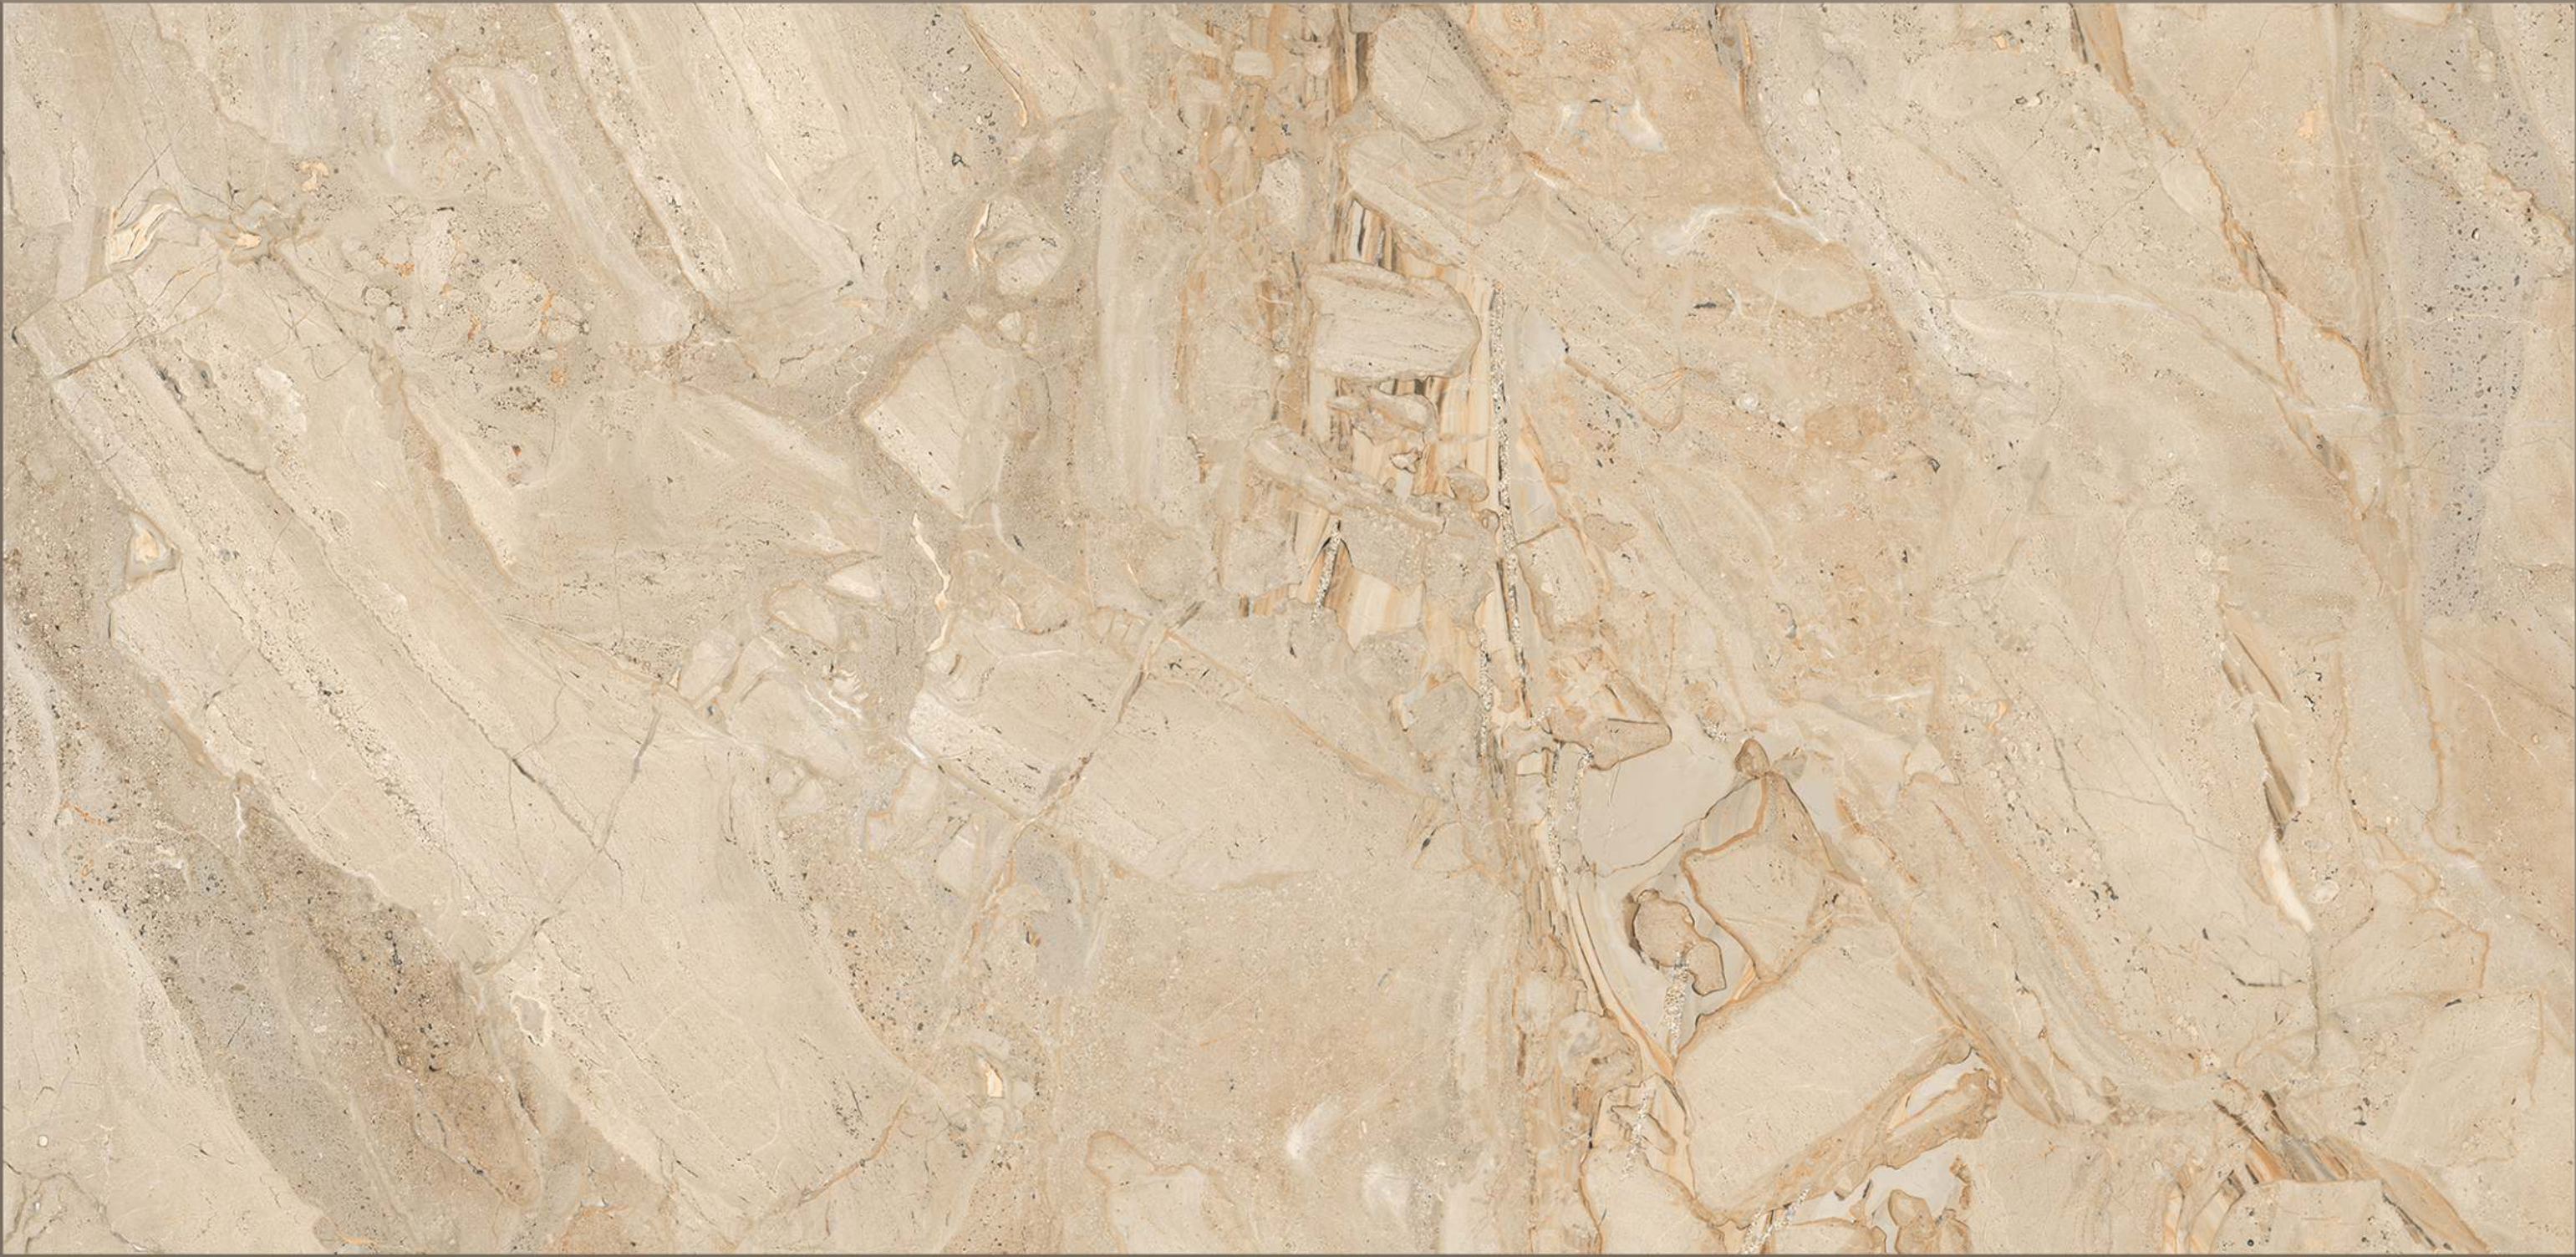

**600X
1200MM**

GLOSSY SURFACE
RANDOM-05

DYNA CREAMA

**600X
1200MM**

GLOSSY SURFACE
RANDOM-05

CISCILIA

DYNA BROWN

**600X
1200MM**