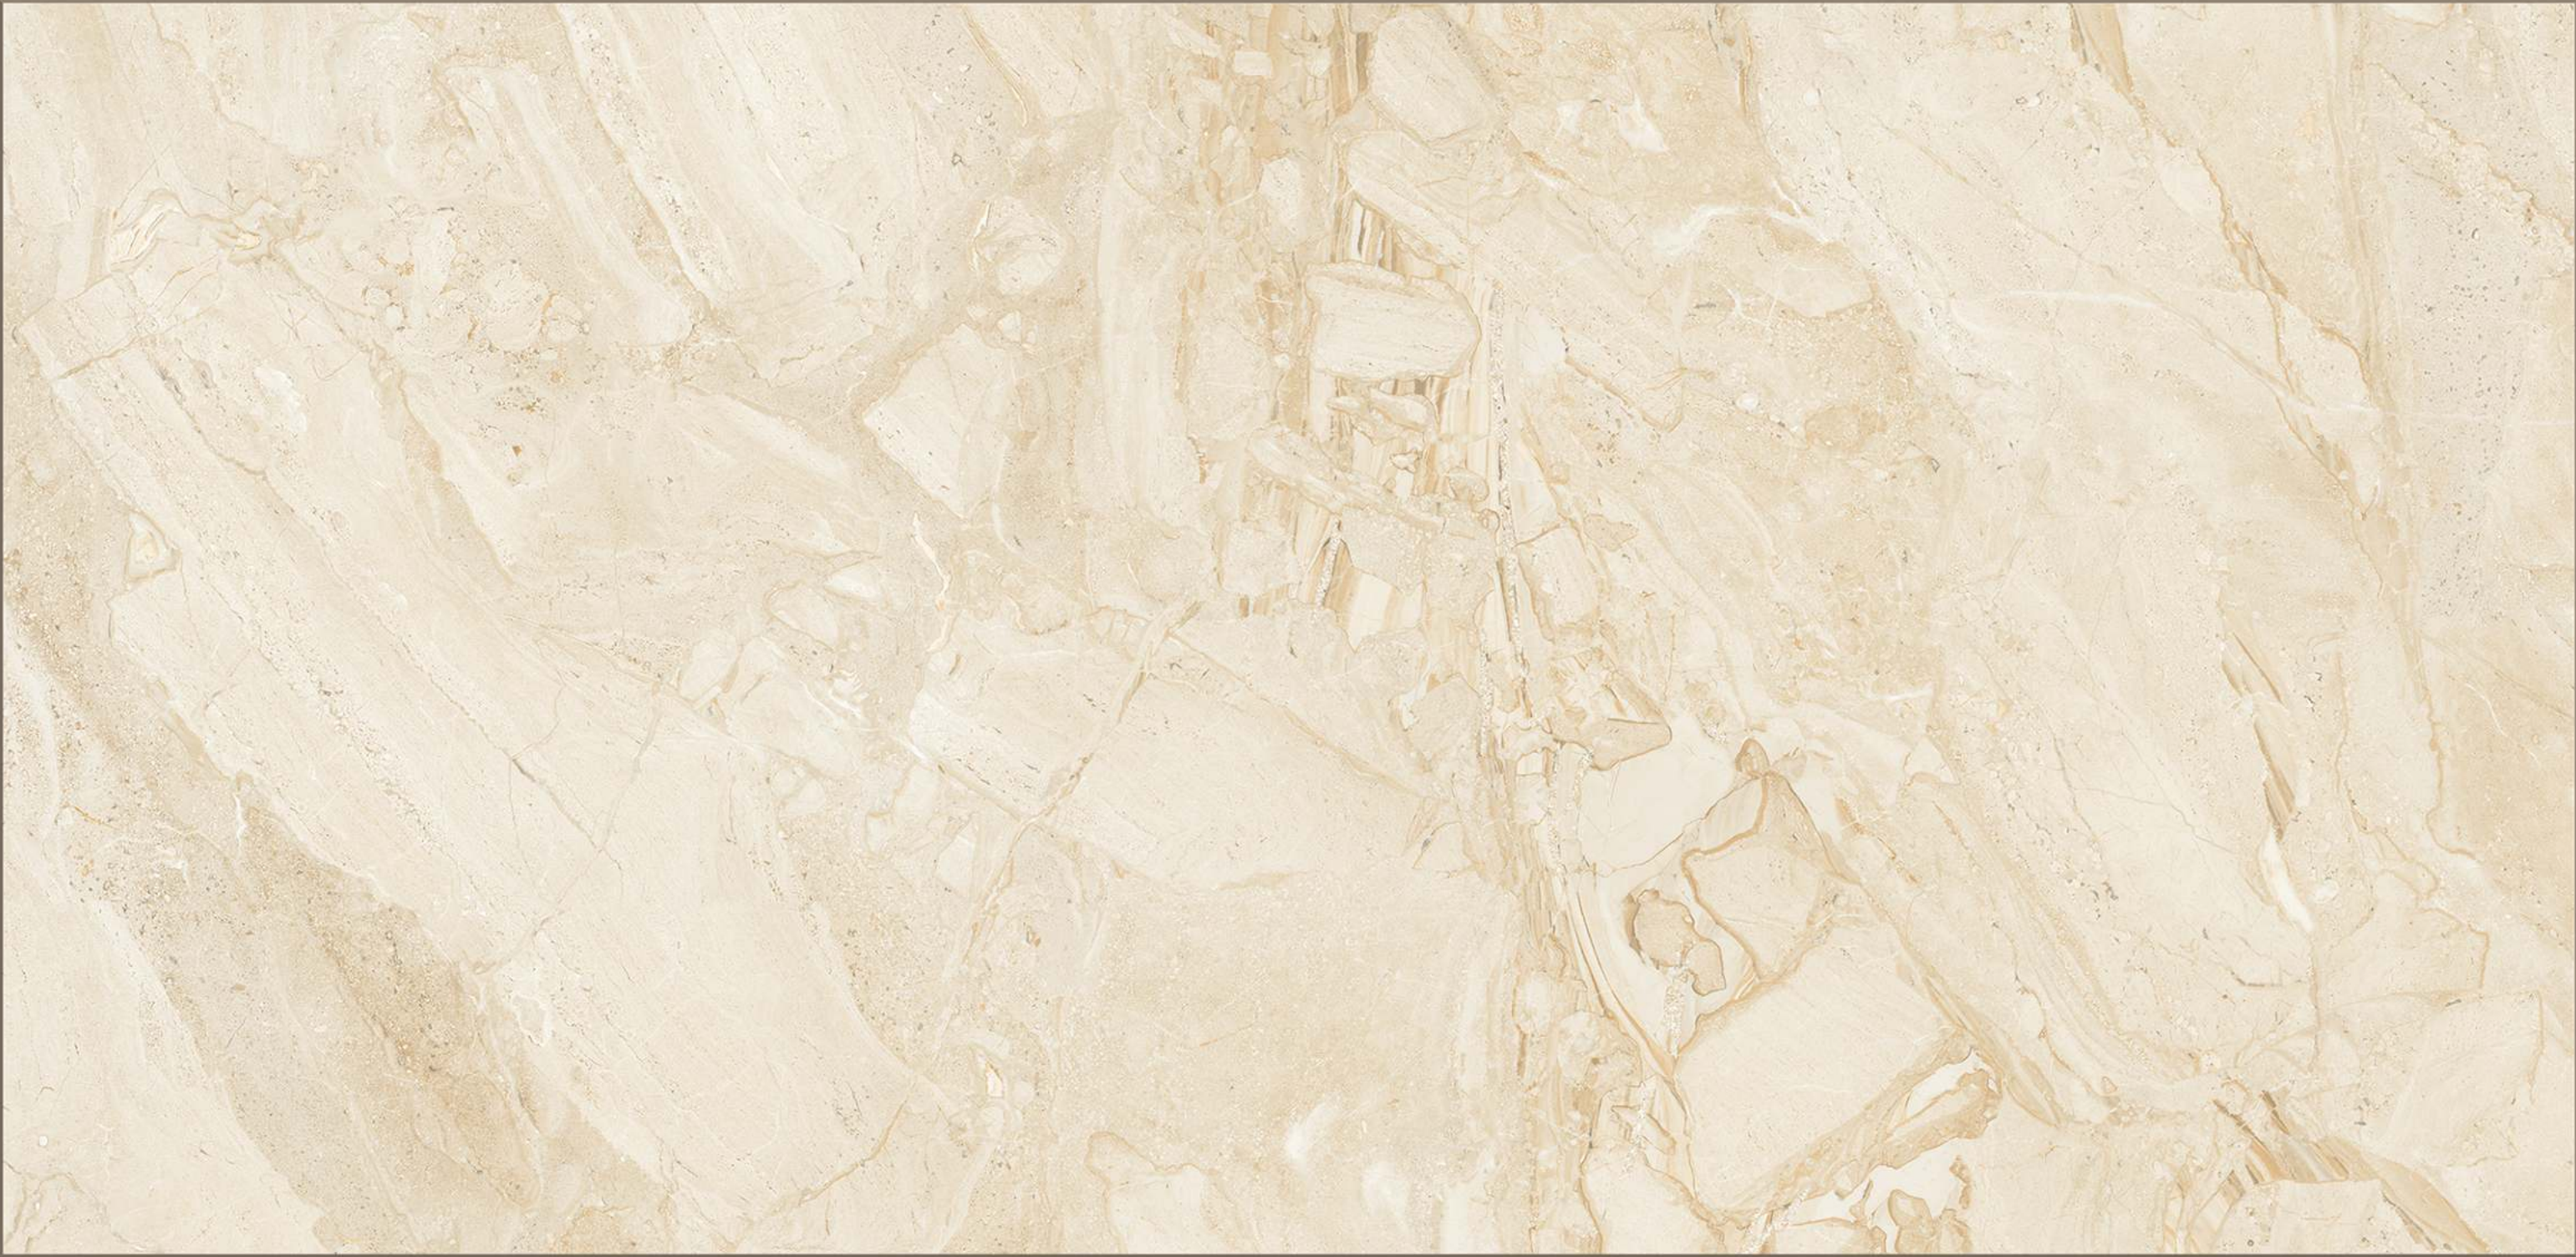

DYNA CREAMA

**600X
1200MM**

GLOSSY SURFACE
RANDOM-05