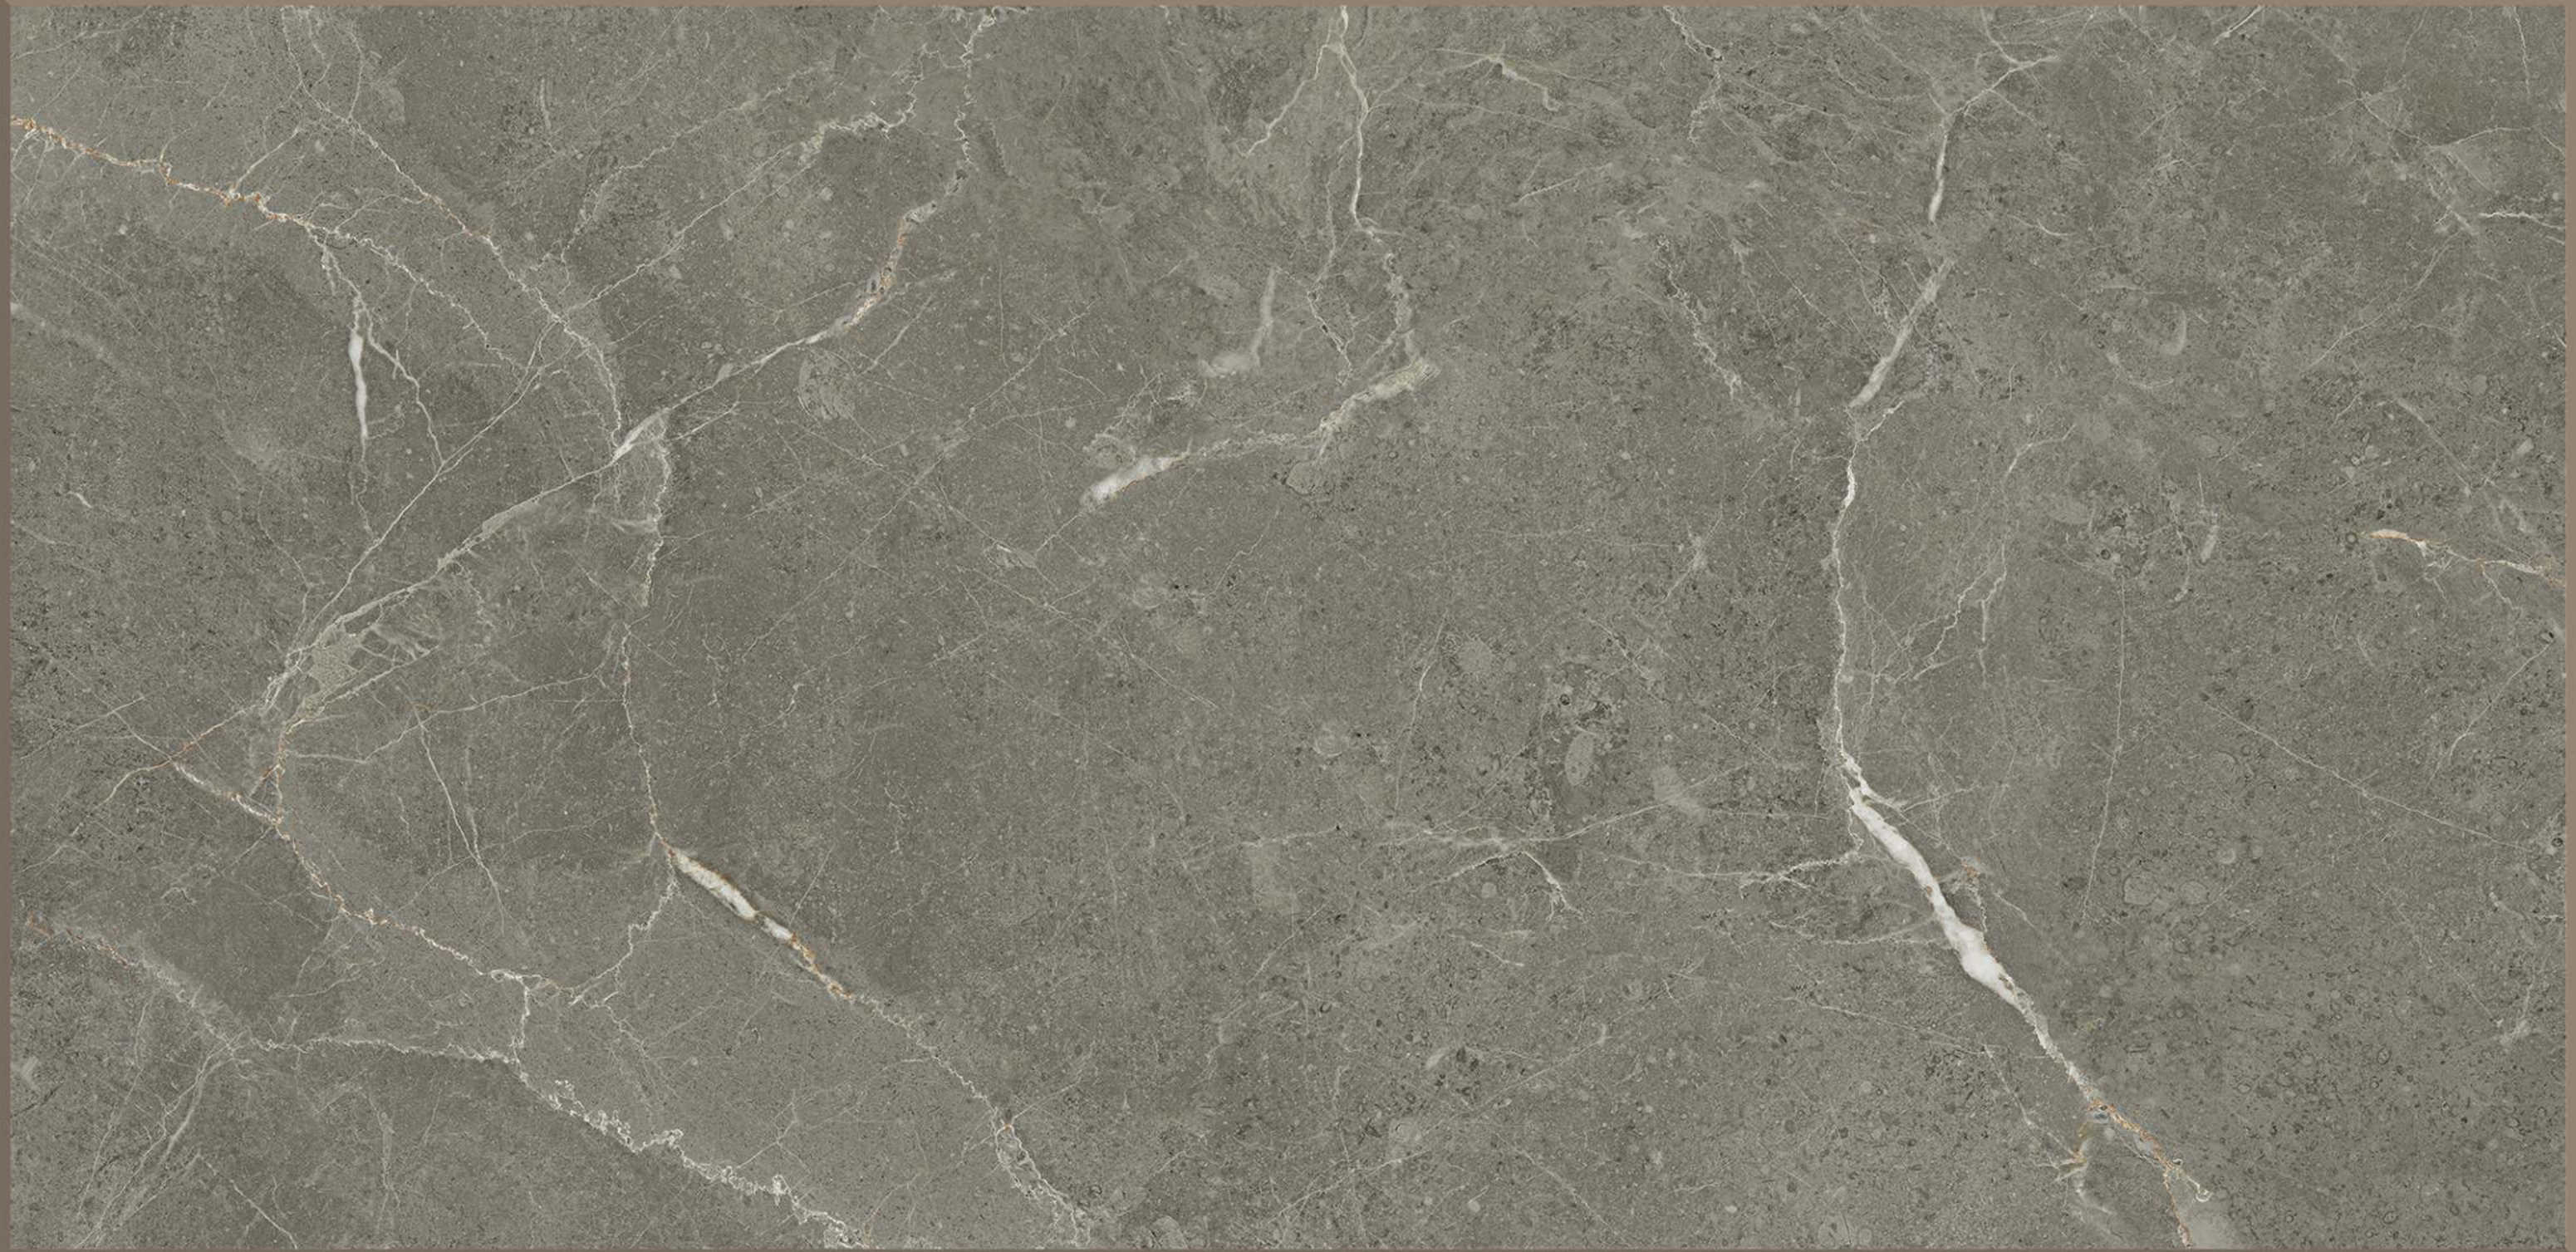

**600X
1200MM**

GLOSSY SURFACE
RANDOM-05

ALFREDO BEIGE

**600X
1200MM**
GLOSSY SURFACE
RANDOM-05

ALFREDO BROWN

**600X
1200MM**

GLOSSY SURFACE
RANDOM-05

ALFREDO GRIS