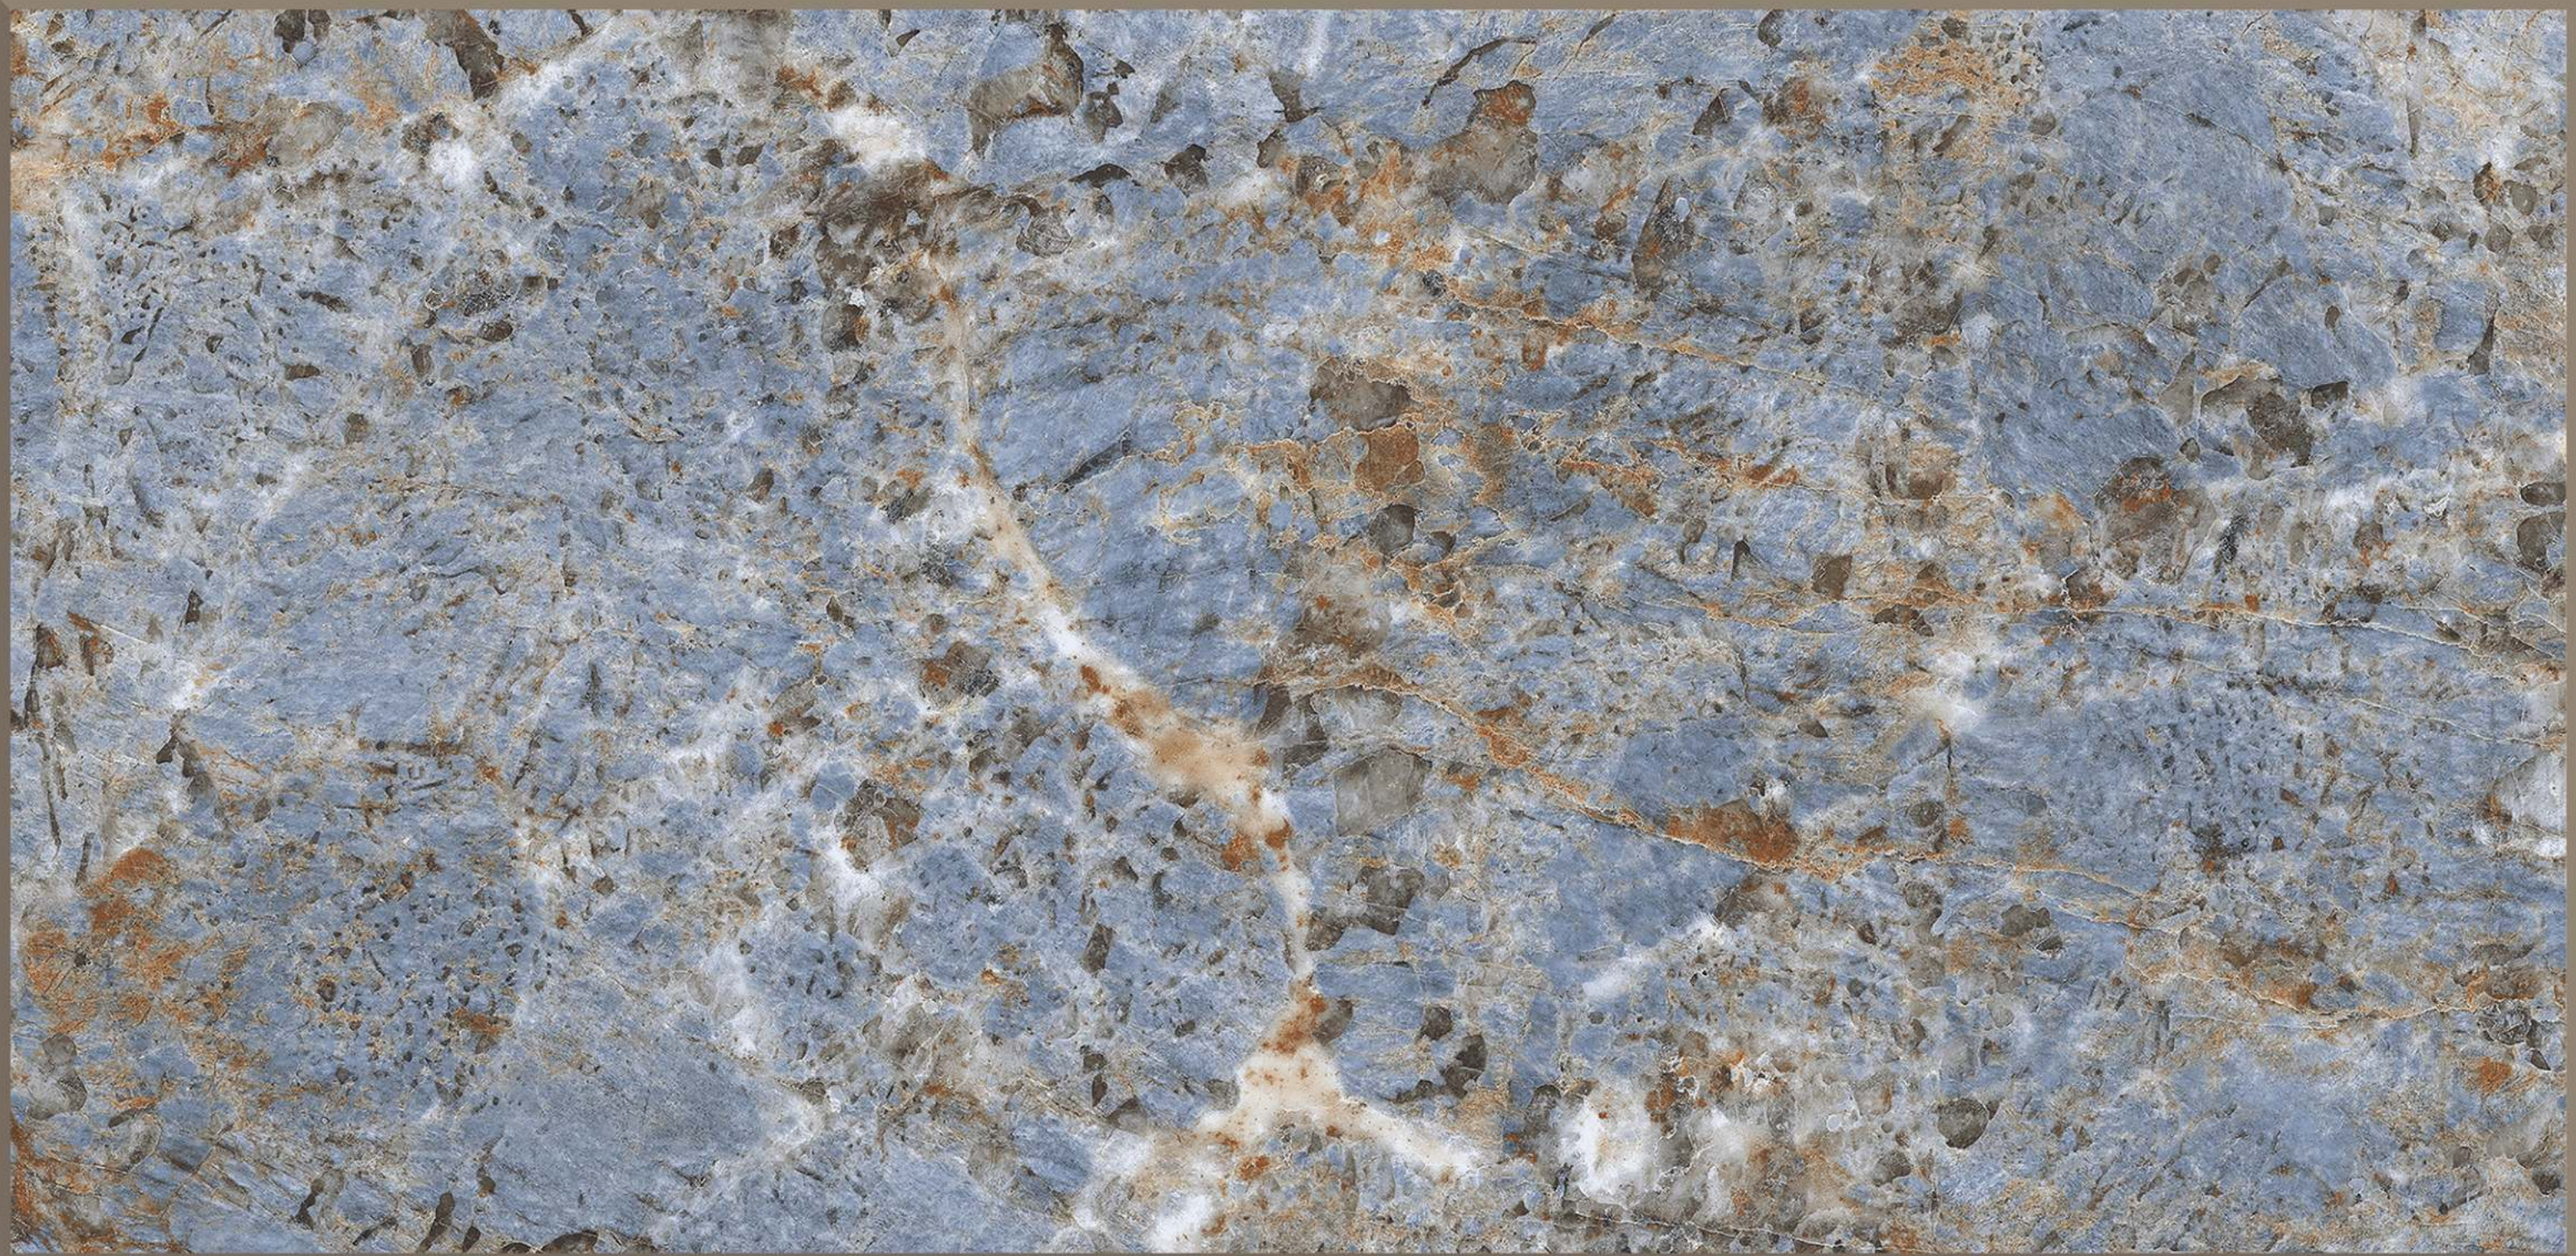

CRYTOS BLUE

**600X
1200MM**

GLOSSY SURFACE
RANDOM-04