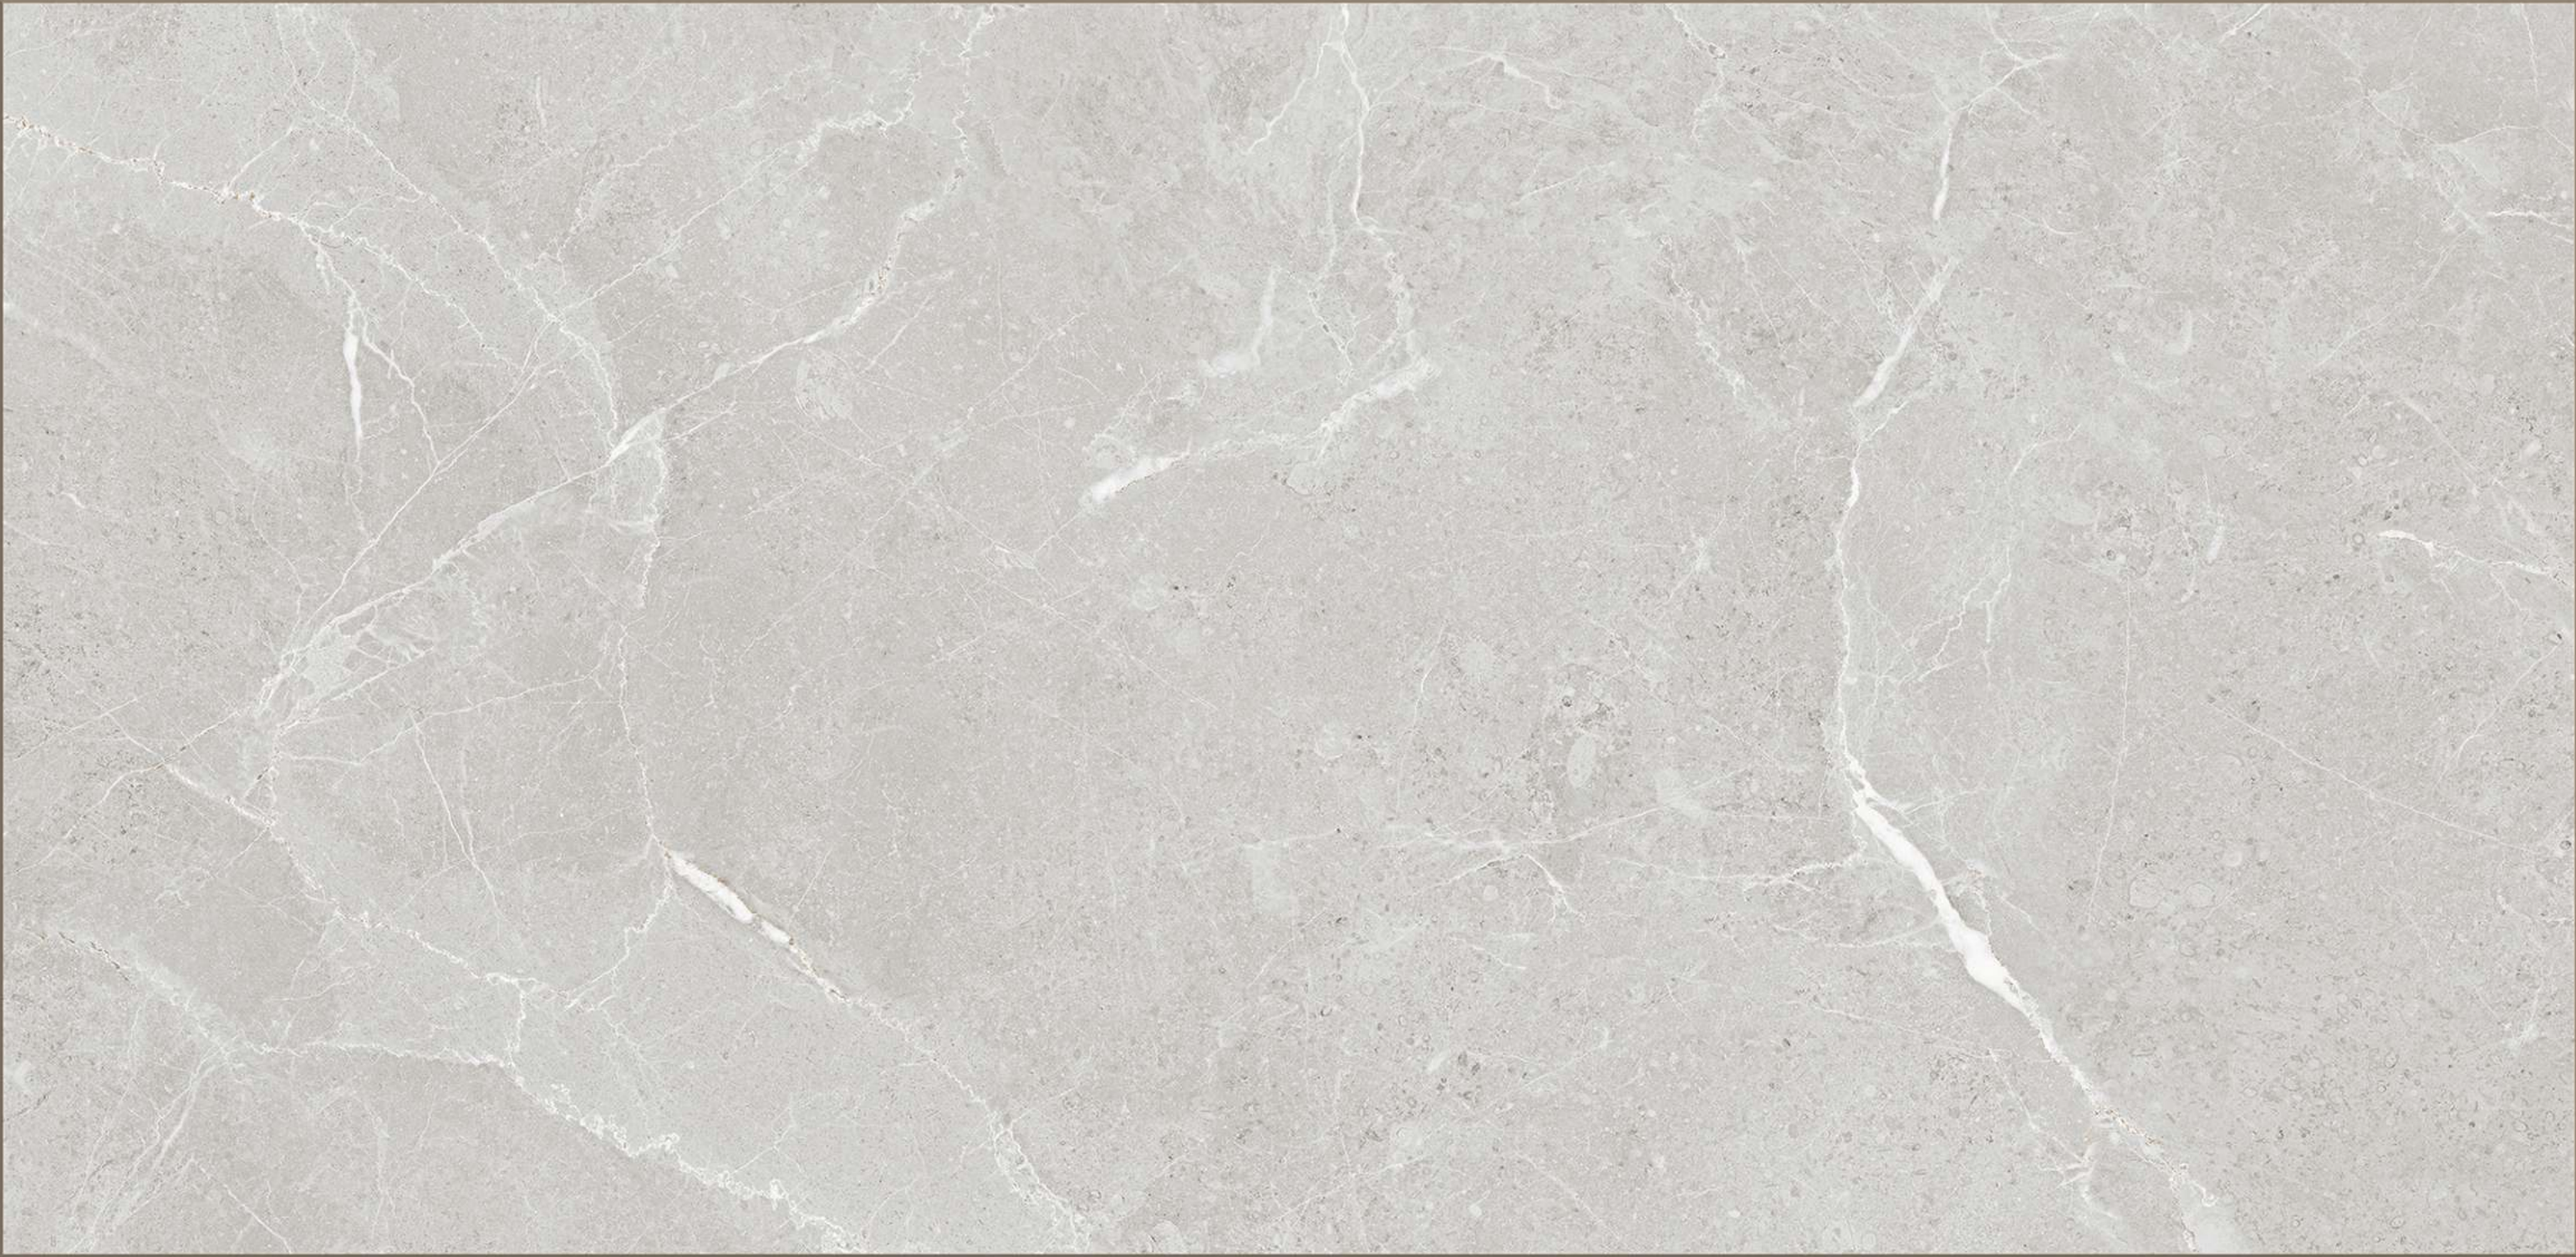

ALFREDO BIANCO

**600X
1200MM**

GLOSSY SURFACE
RANDOM-05