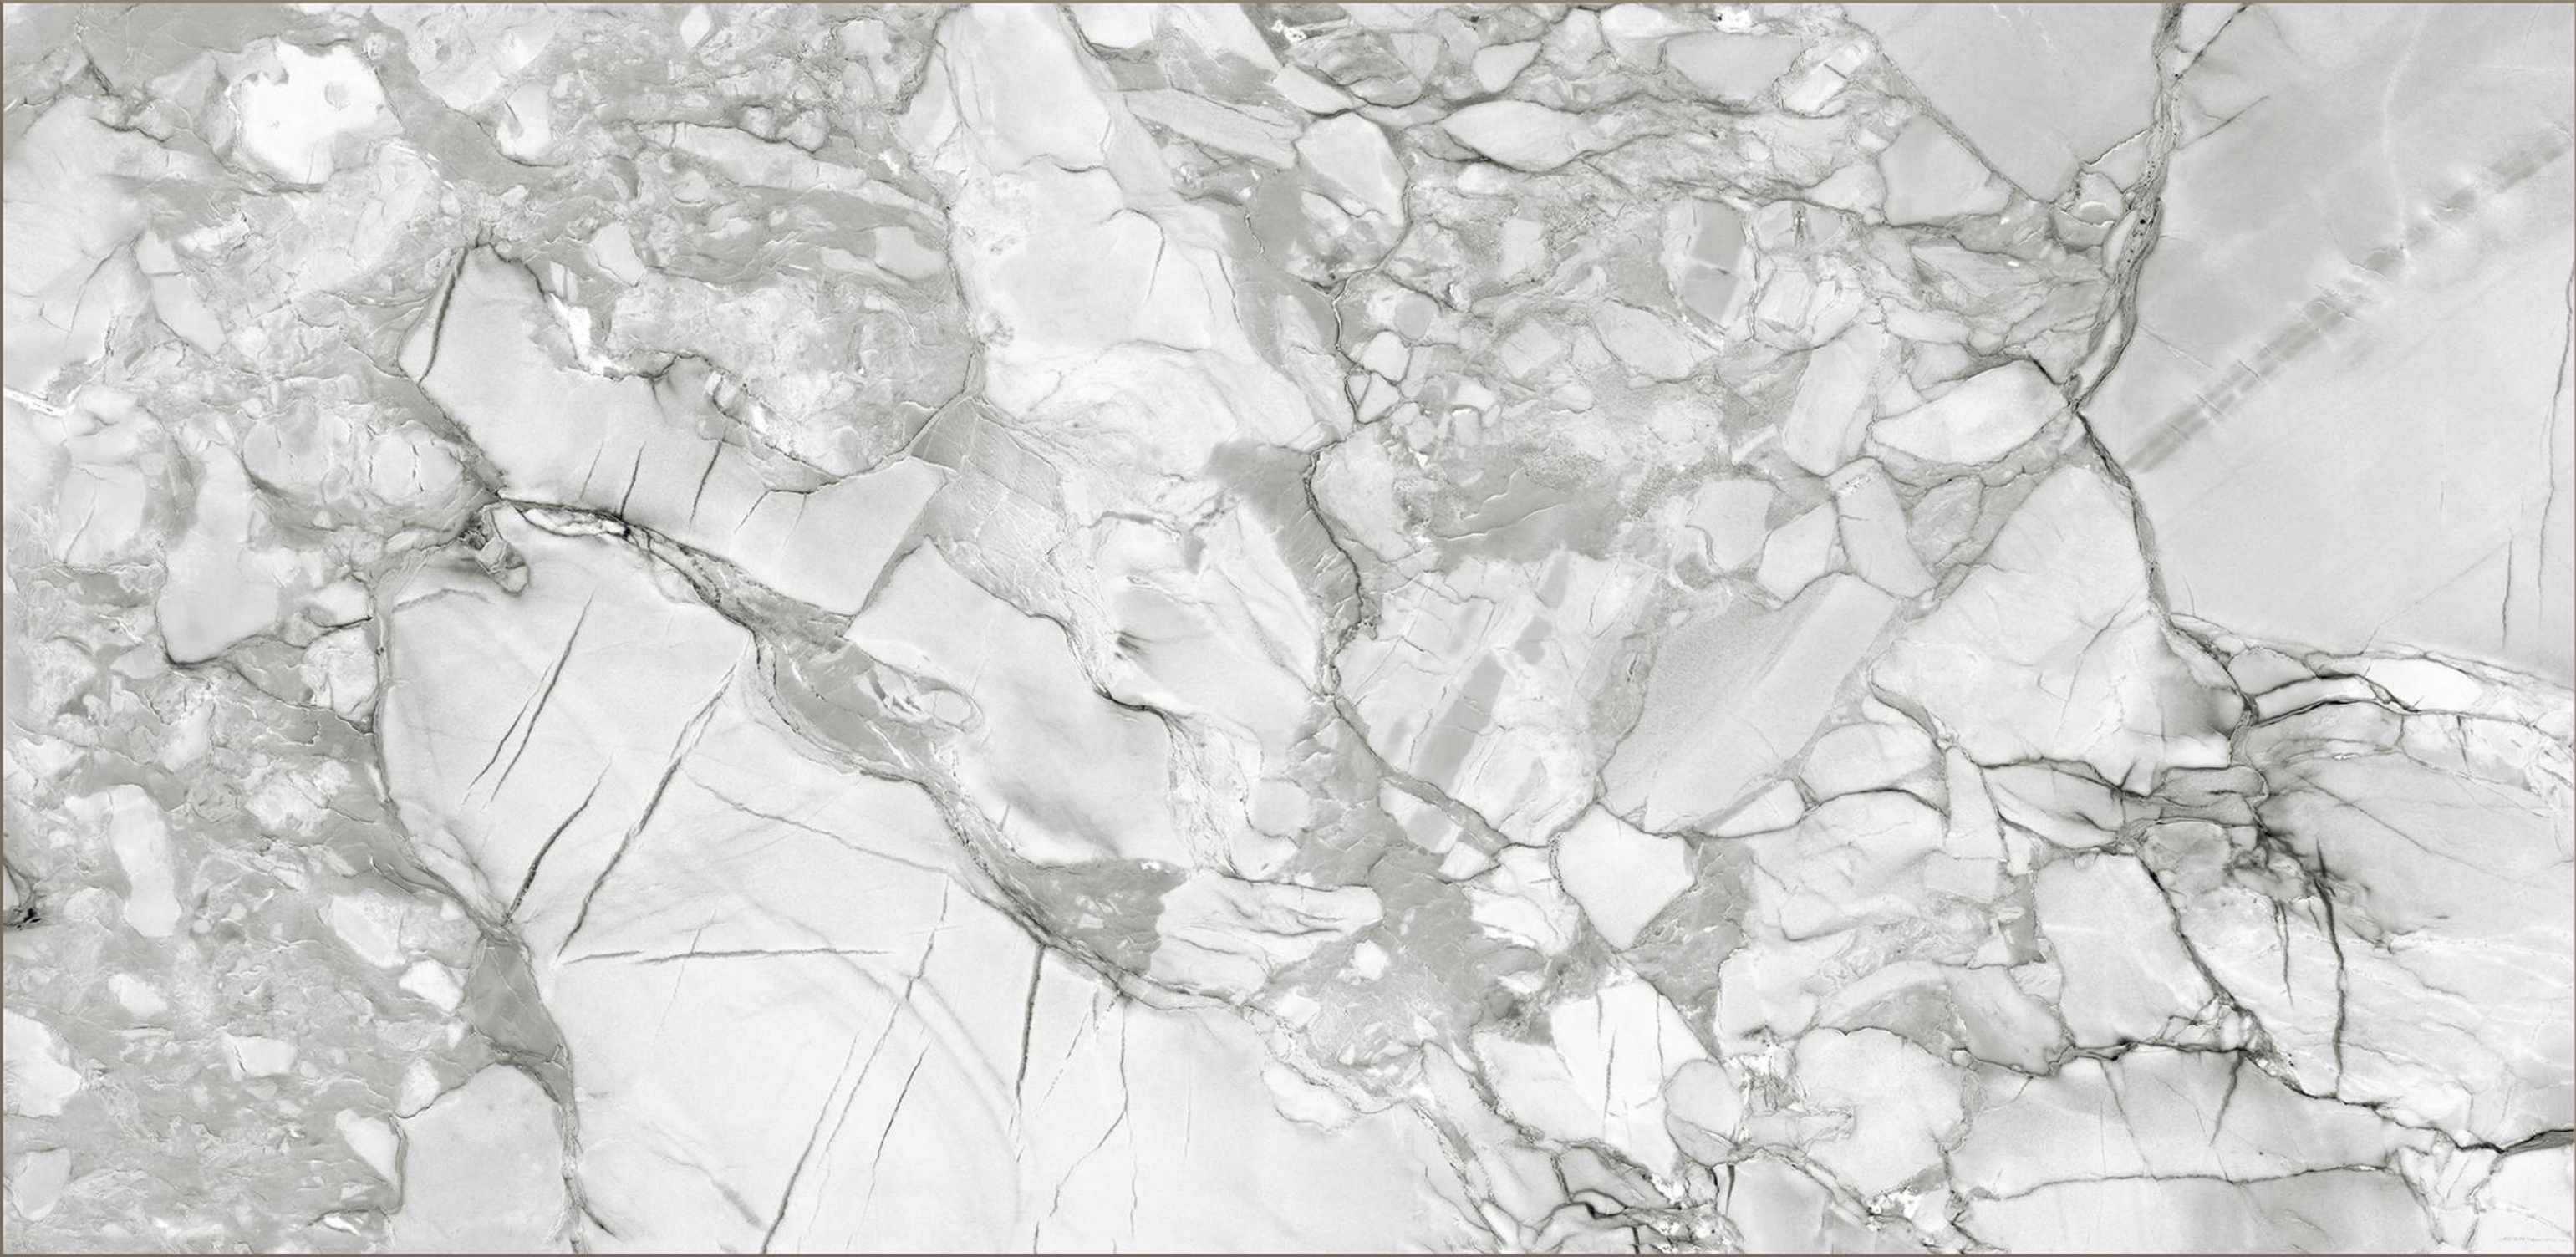

ATHENA BIANCO

**600X
1200MM**

GLOSSY SURFACE
RANDOM-04

ATLANTA BROWN

**600X
1200MM**

GLOSSY SURFACE
RANDOM-04

ATLANTA GRAY

**600X
1200MM**