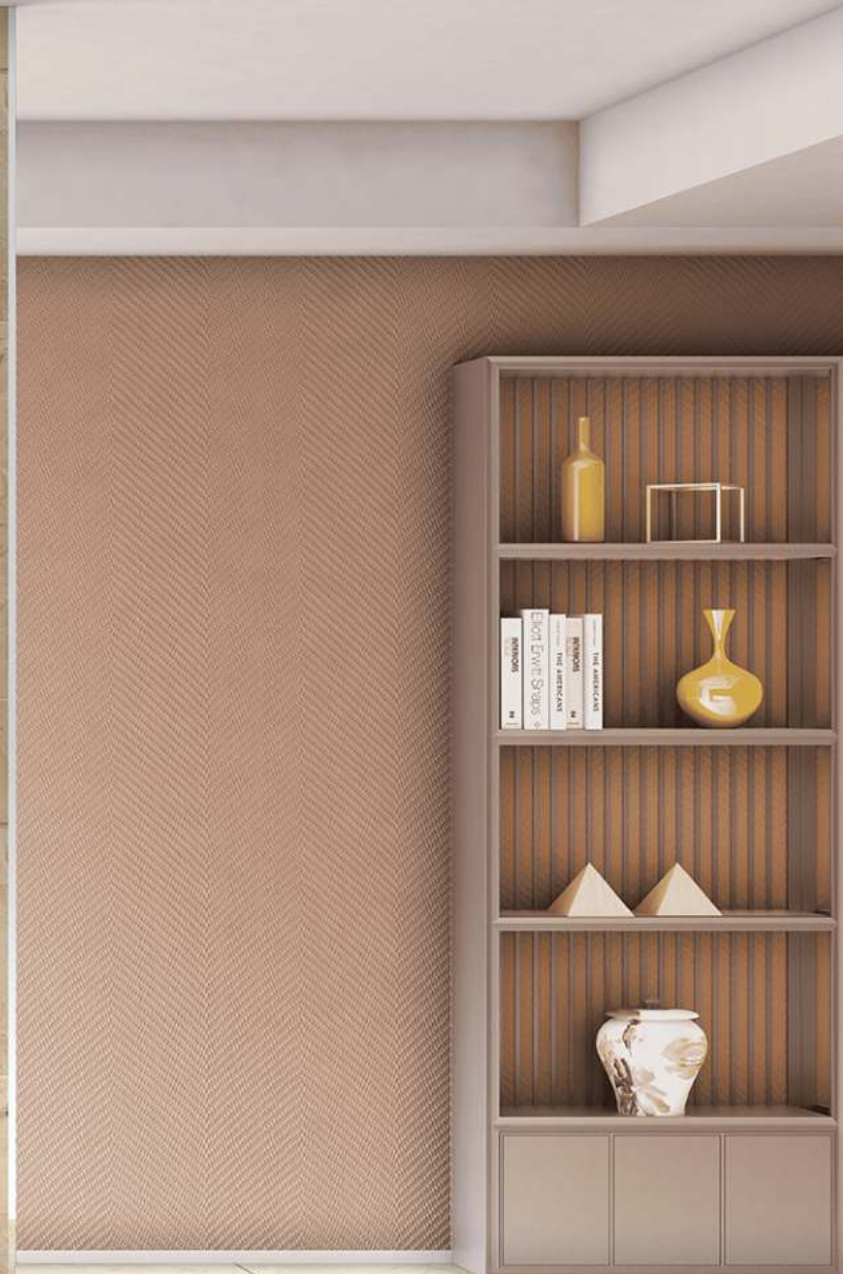

**600X
1200MM**

GLOSSY SURFACE
RANDOM-05

DYNA CREAMA

**600X
1200MM**

GLOSSY SURFACE
RANDOM-05

CISCILIA

DYNA BROWN

**600X
1200MM**

GLOSSY SURFACE
RANDOM-05

DYNA CLASSIC BEIGE

**600X
1200MM**

GLOSSY SURFACE
RANDOM-04