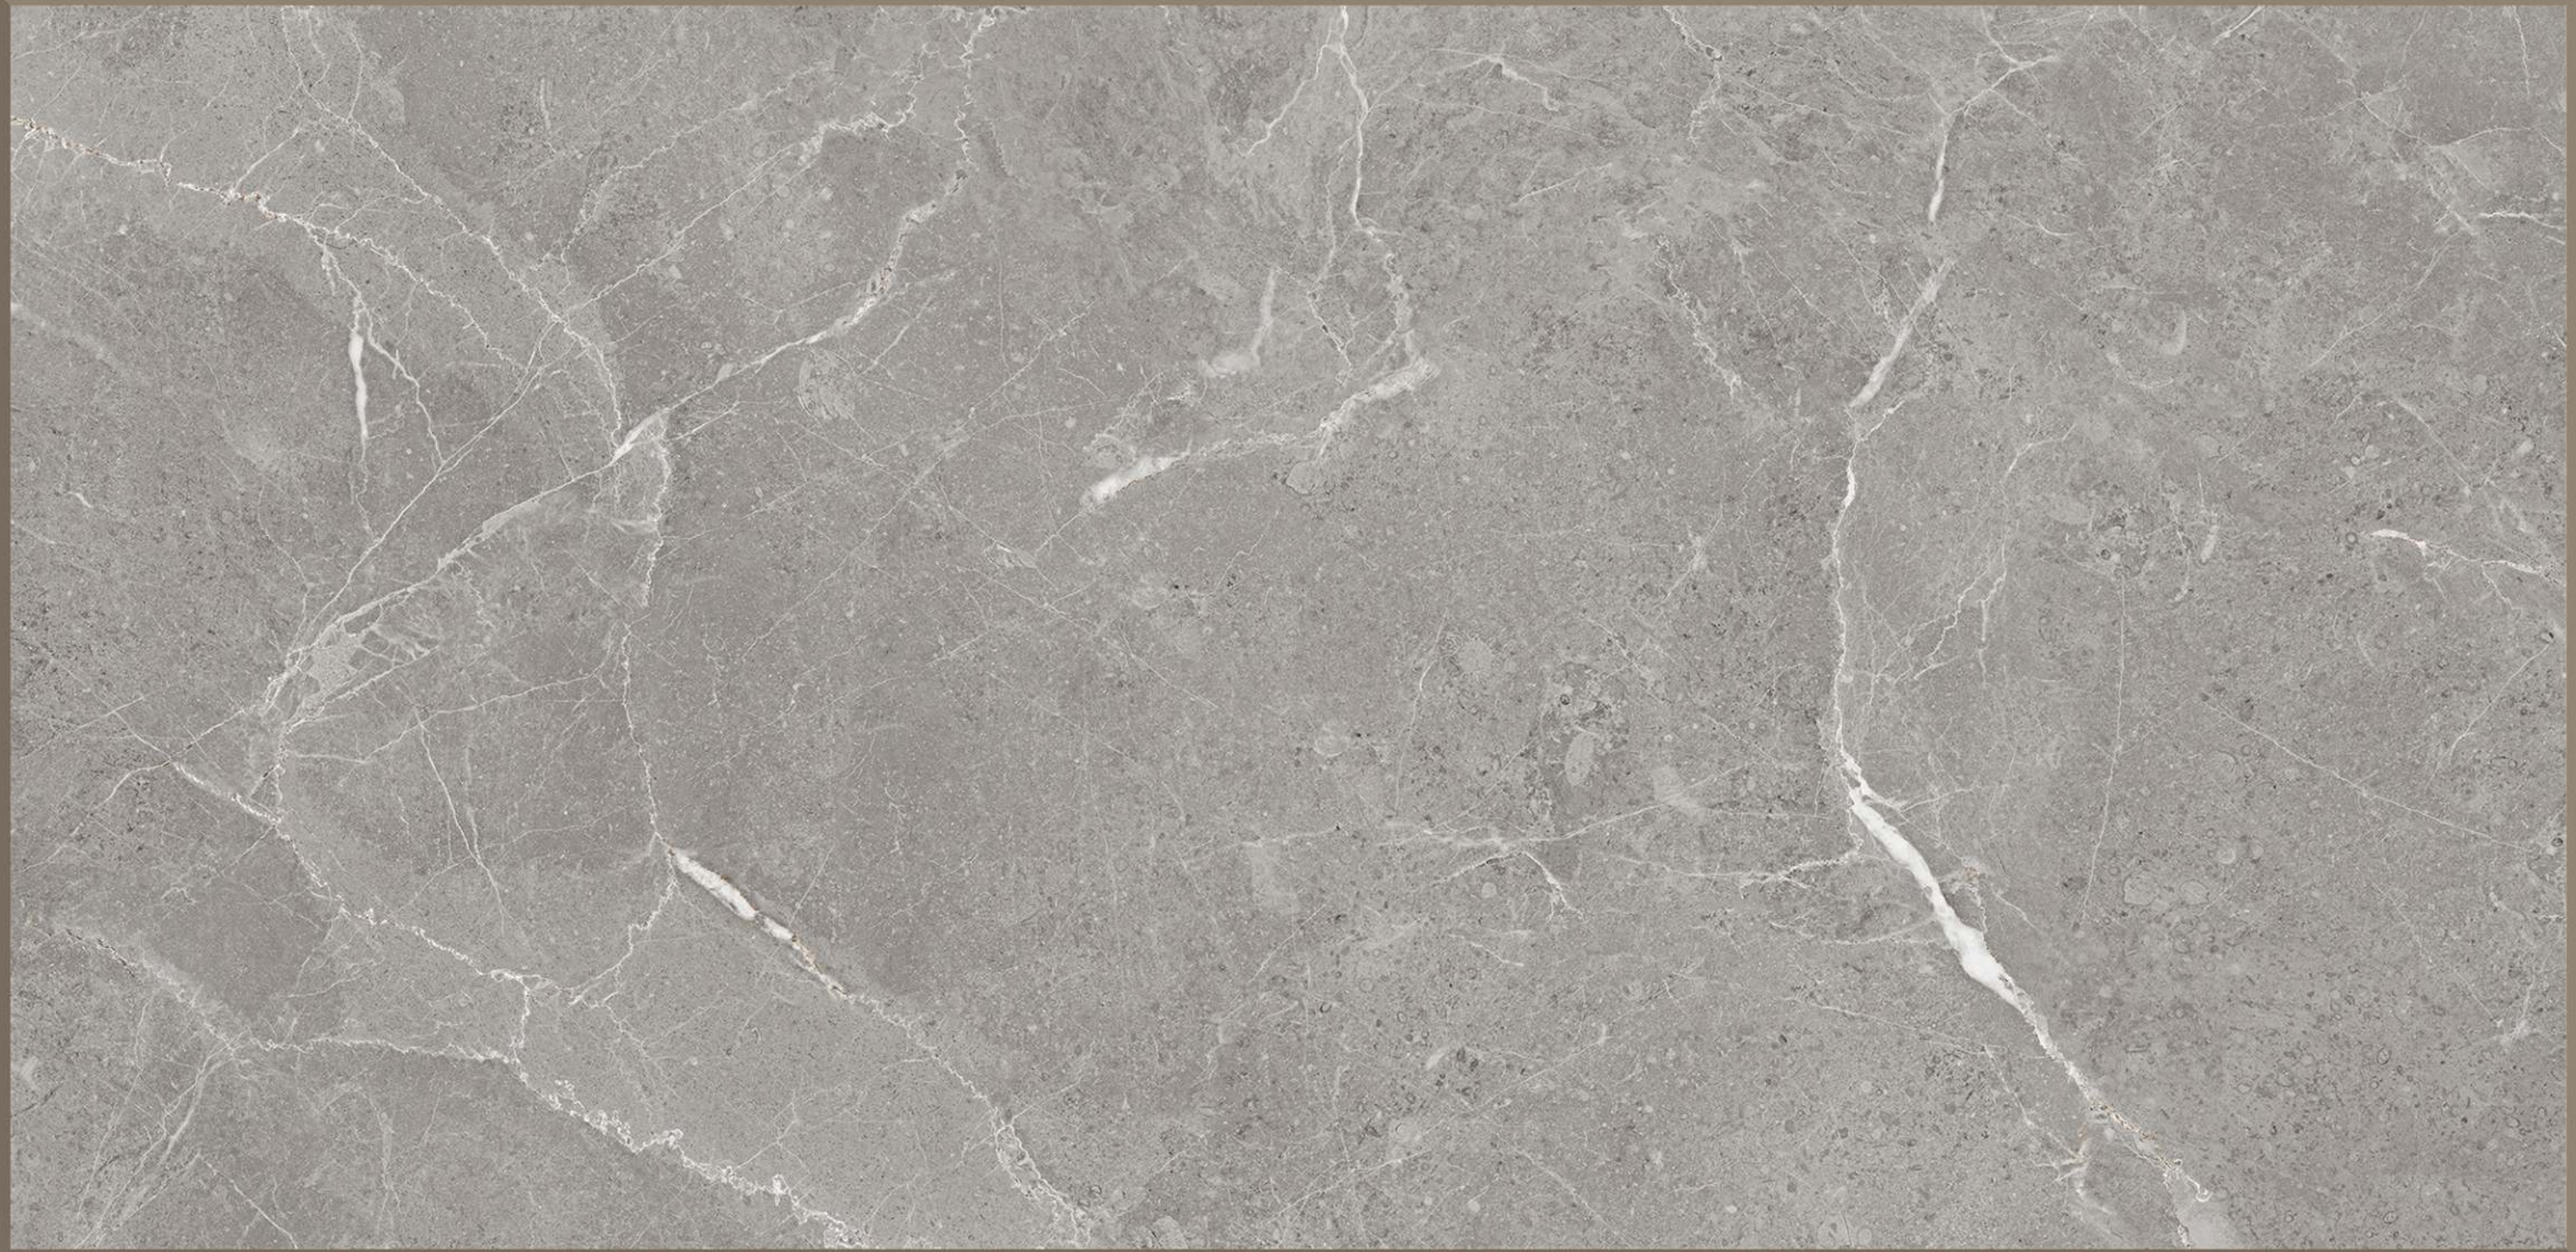

ALFREDO GREY

**600X
1200MM**

GLOSSY SURFACE
RANDOM-05