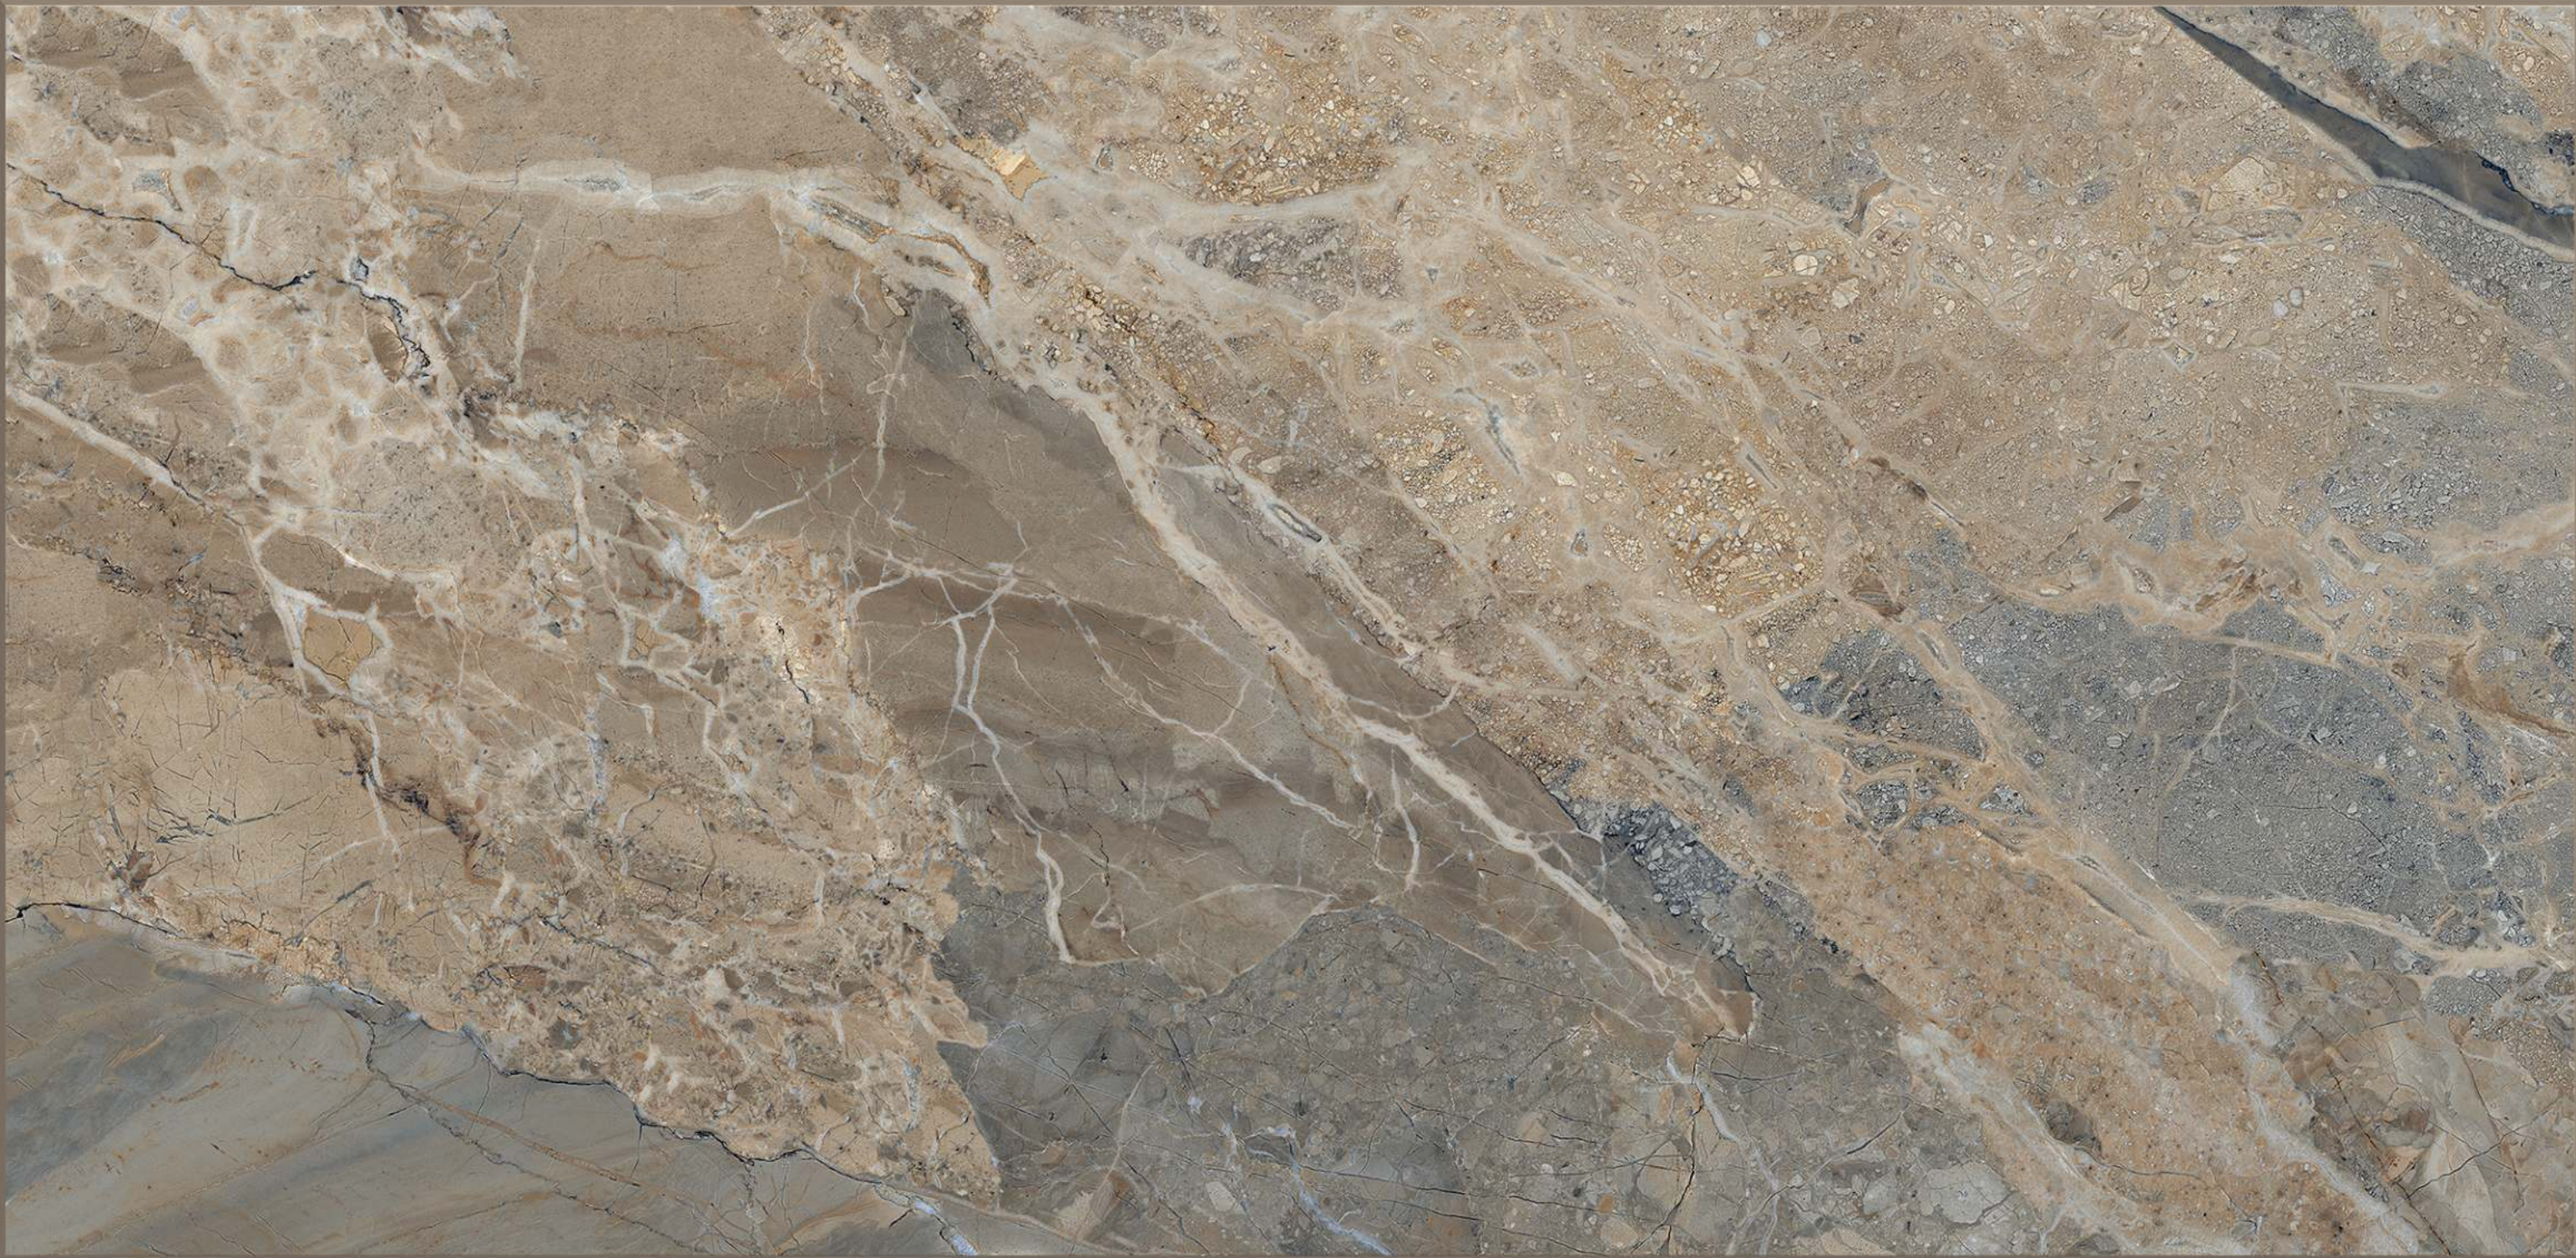

BRECCIA KRECAL

**600X
1200MM**

GLOSSY SURFACE
RANDOM-04