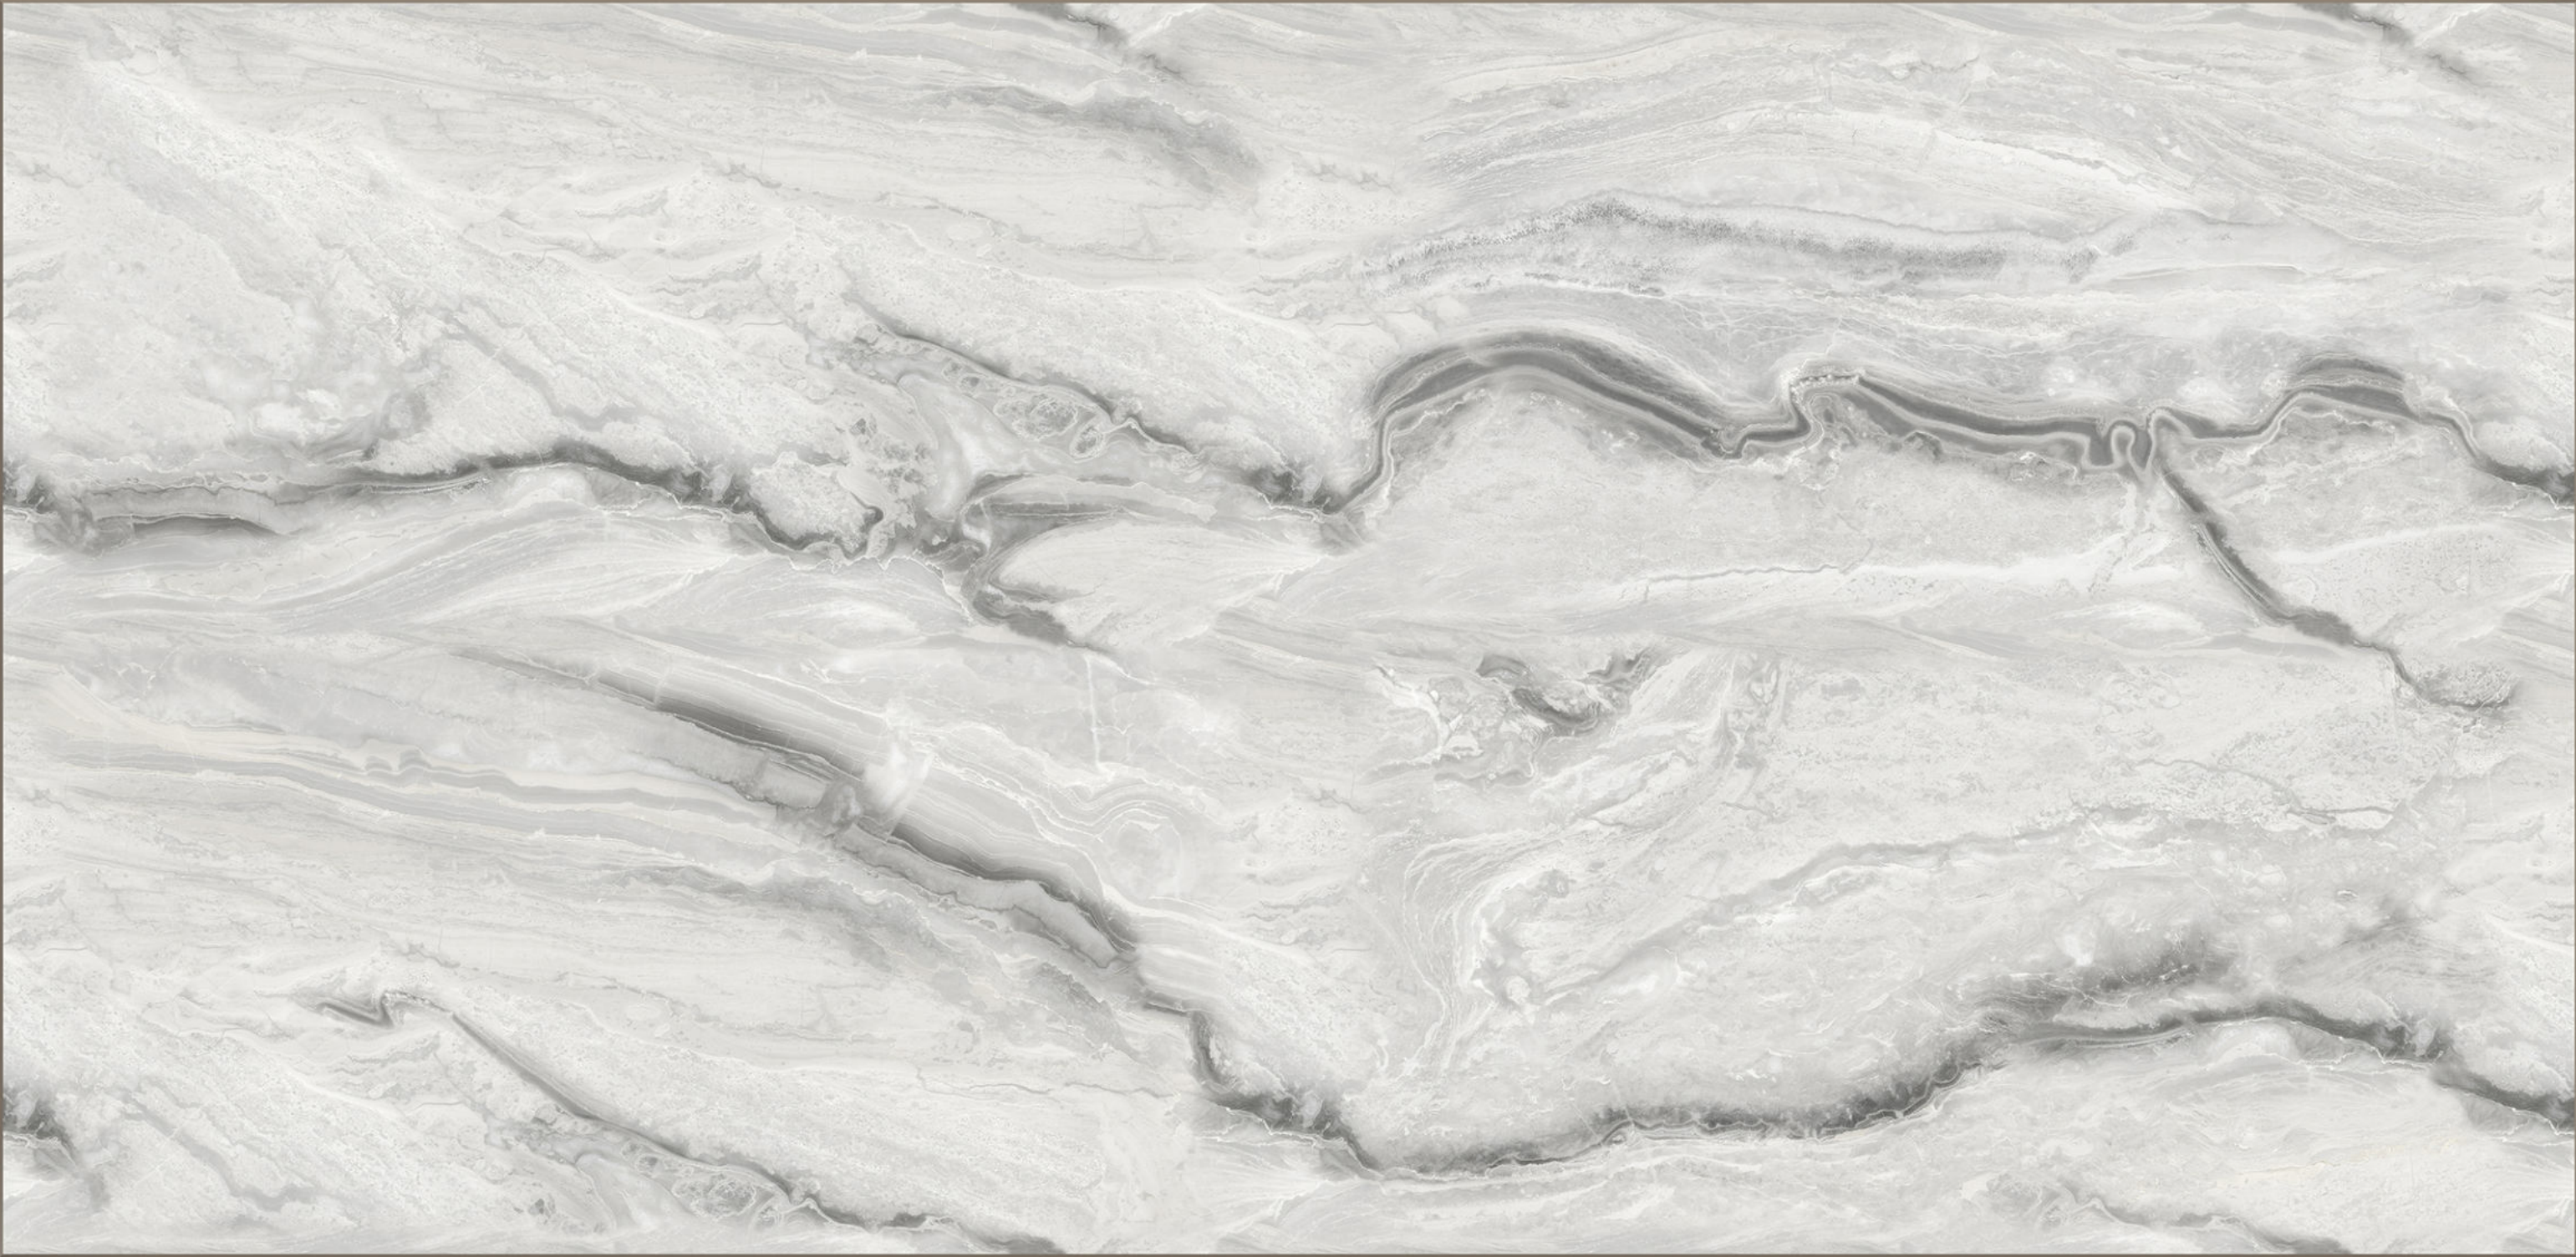

EL_PANDA GREY

**600X
1200MM**

GLOSSY SURFACE
RANDOM-04