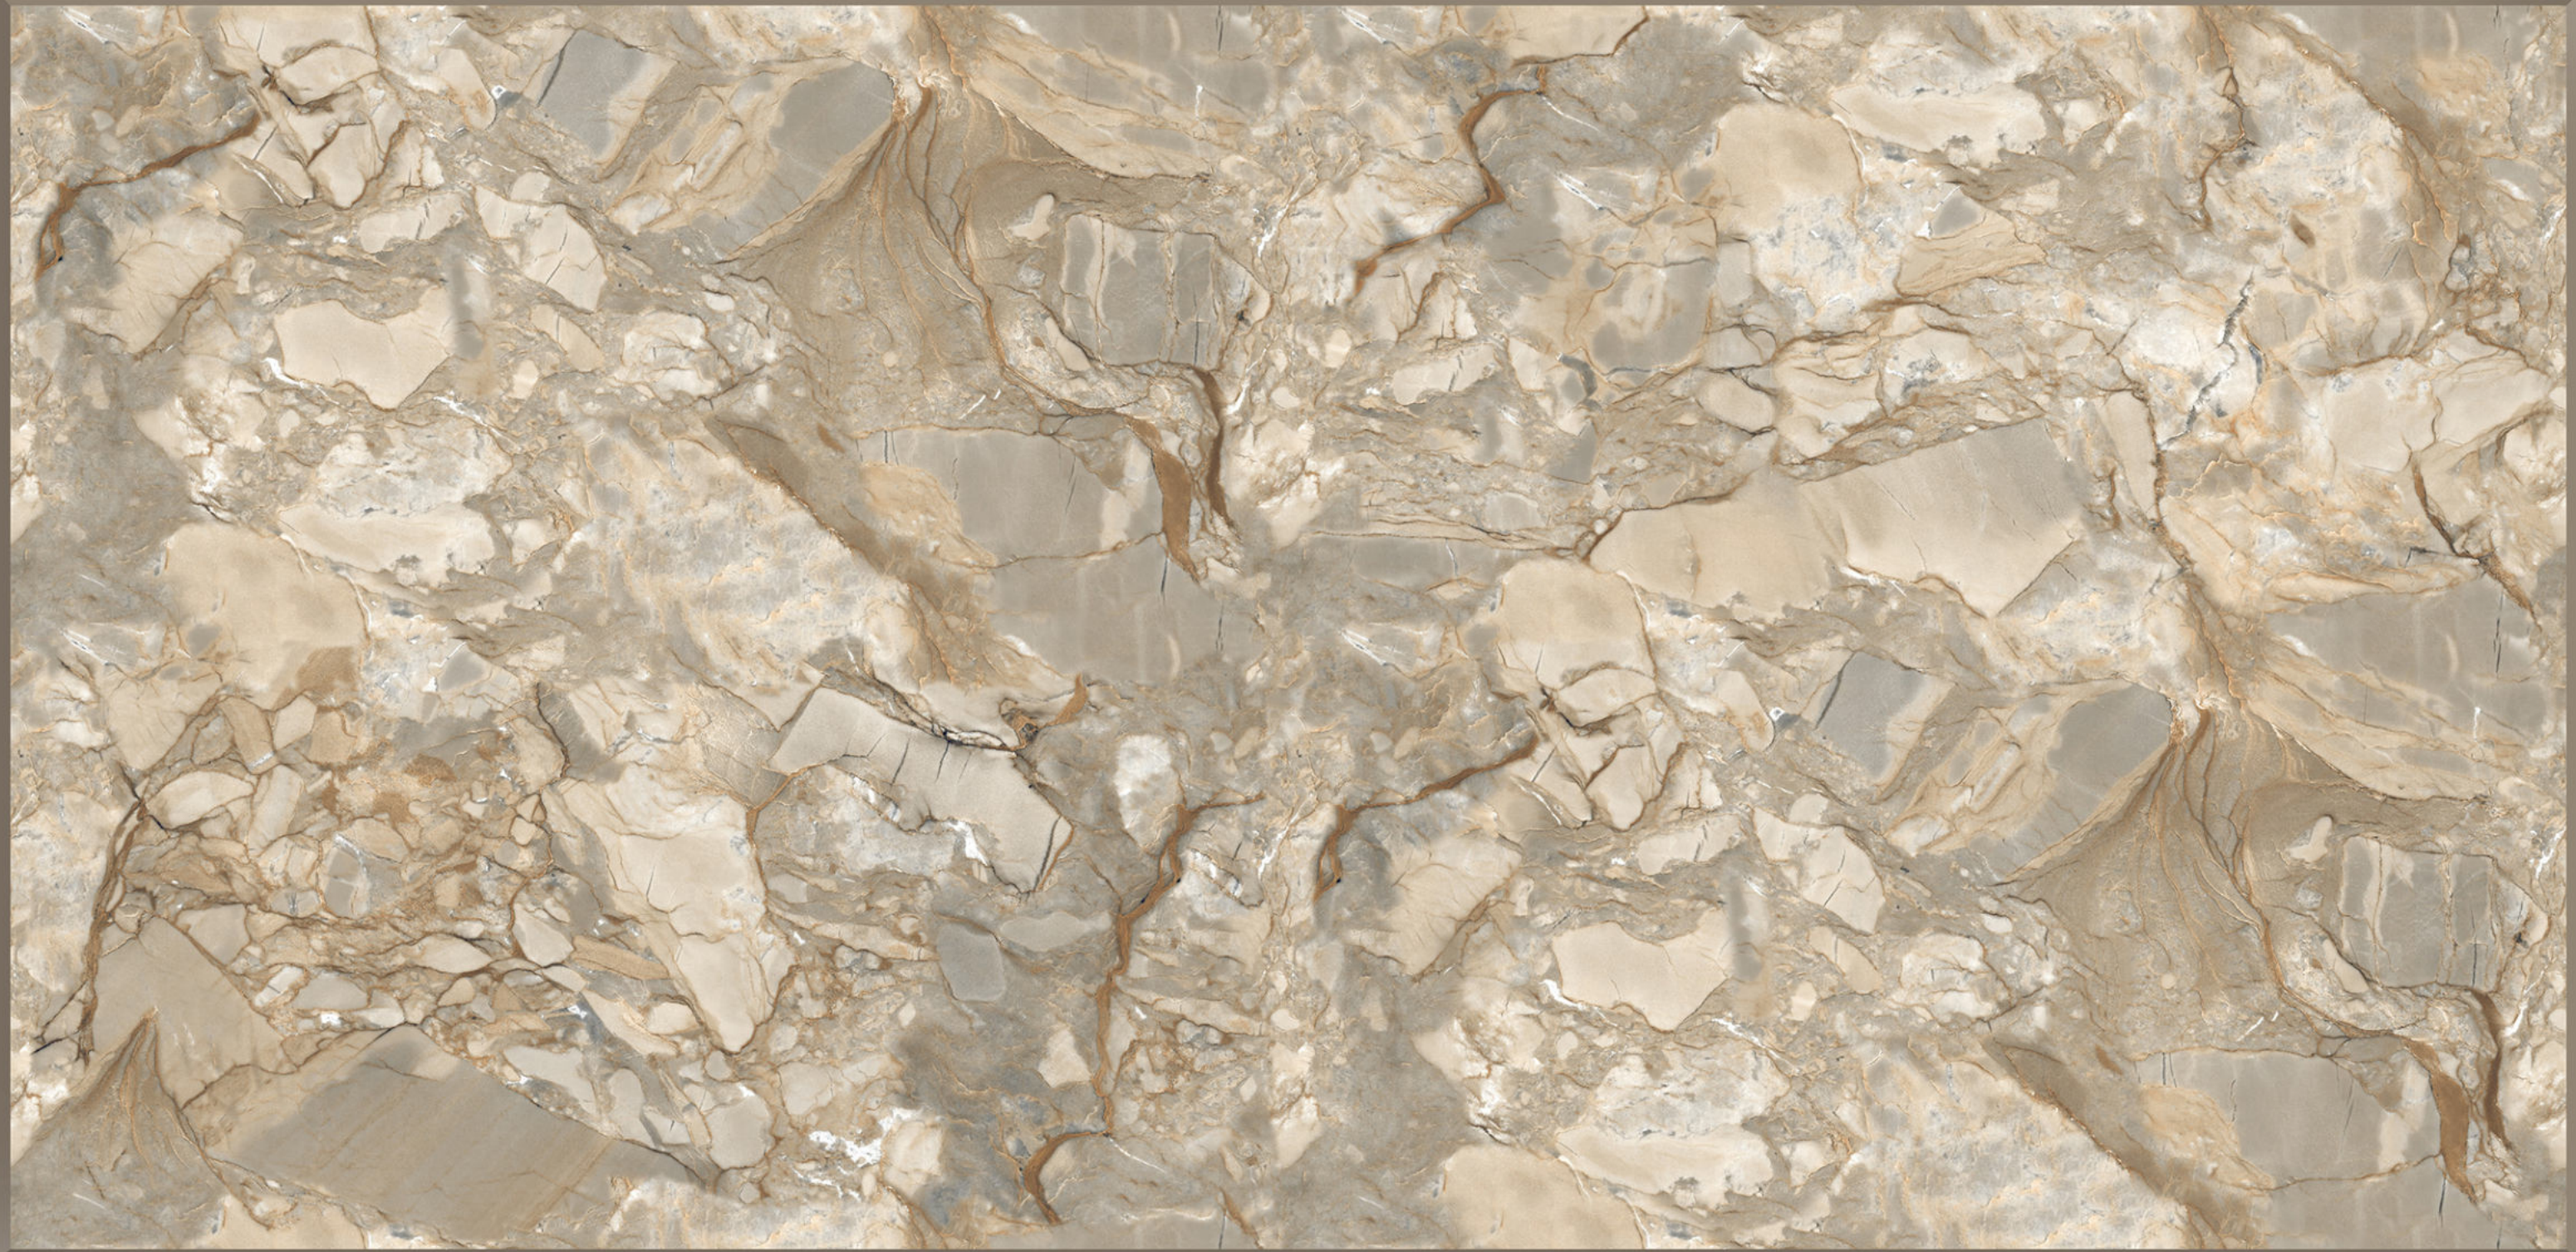

**600X
1200MM**

GLOSSY SURFACE
RANDOM-04

EL_TROPICAL BROWN

**600X
1200MM**

GLOSSY SURFACE
RANDOM-03

EL_VINTAG DYNA

**600X
1200MM**
GLOSSY SURFACE
RANDOM-04