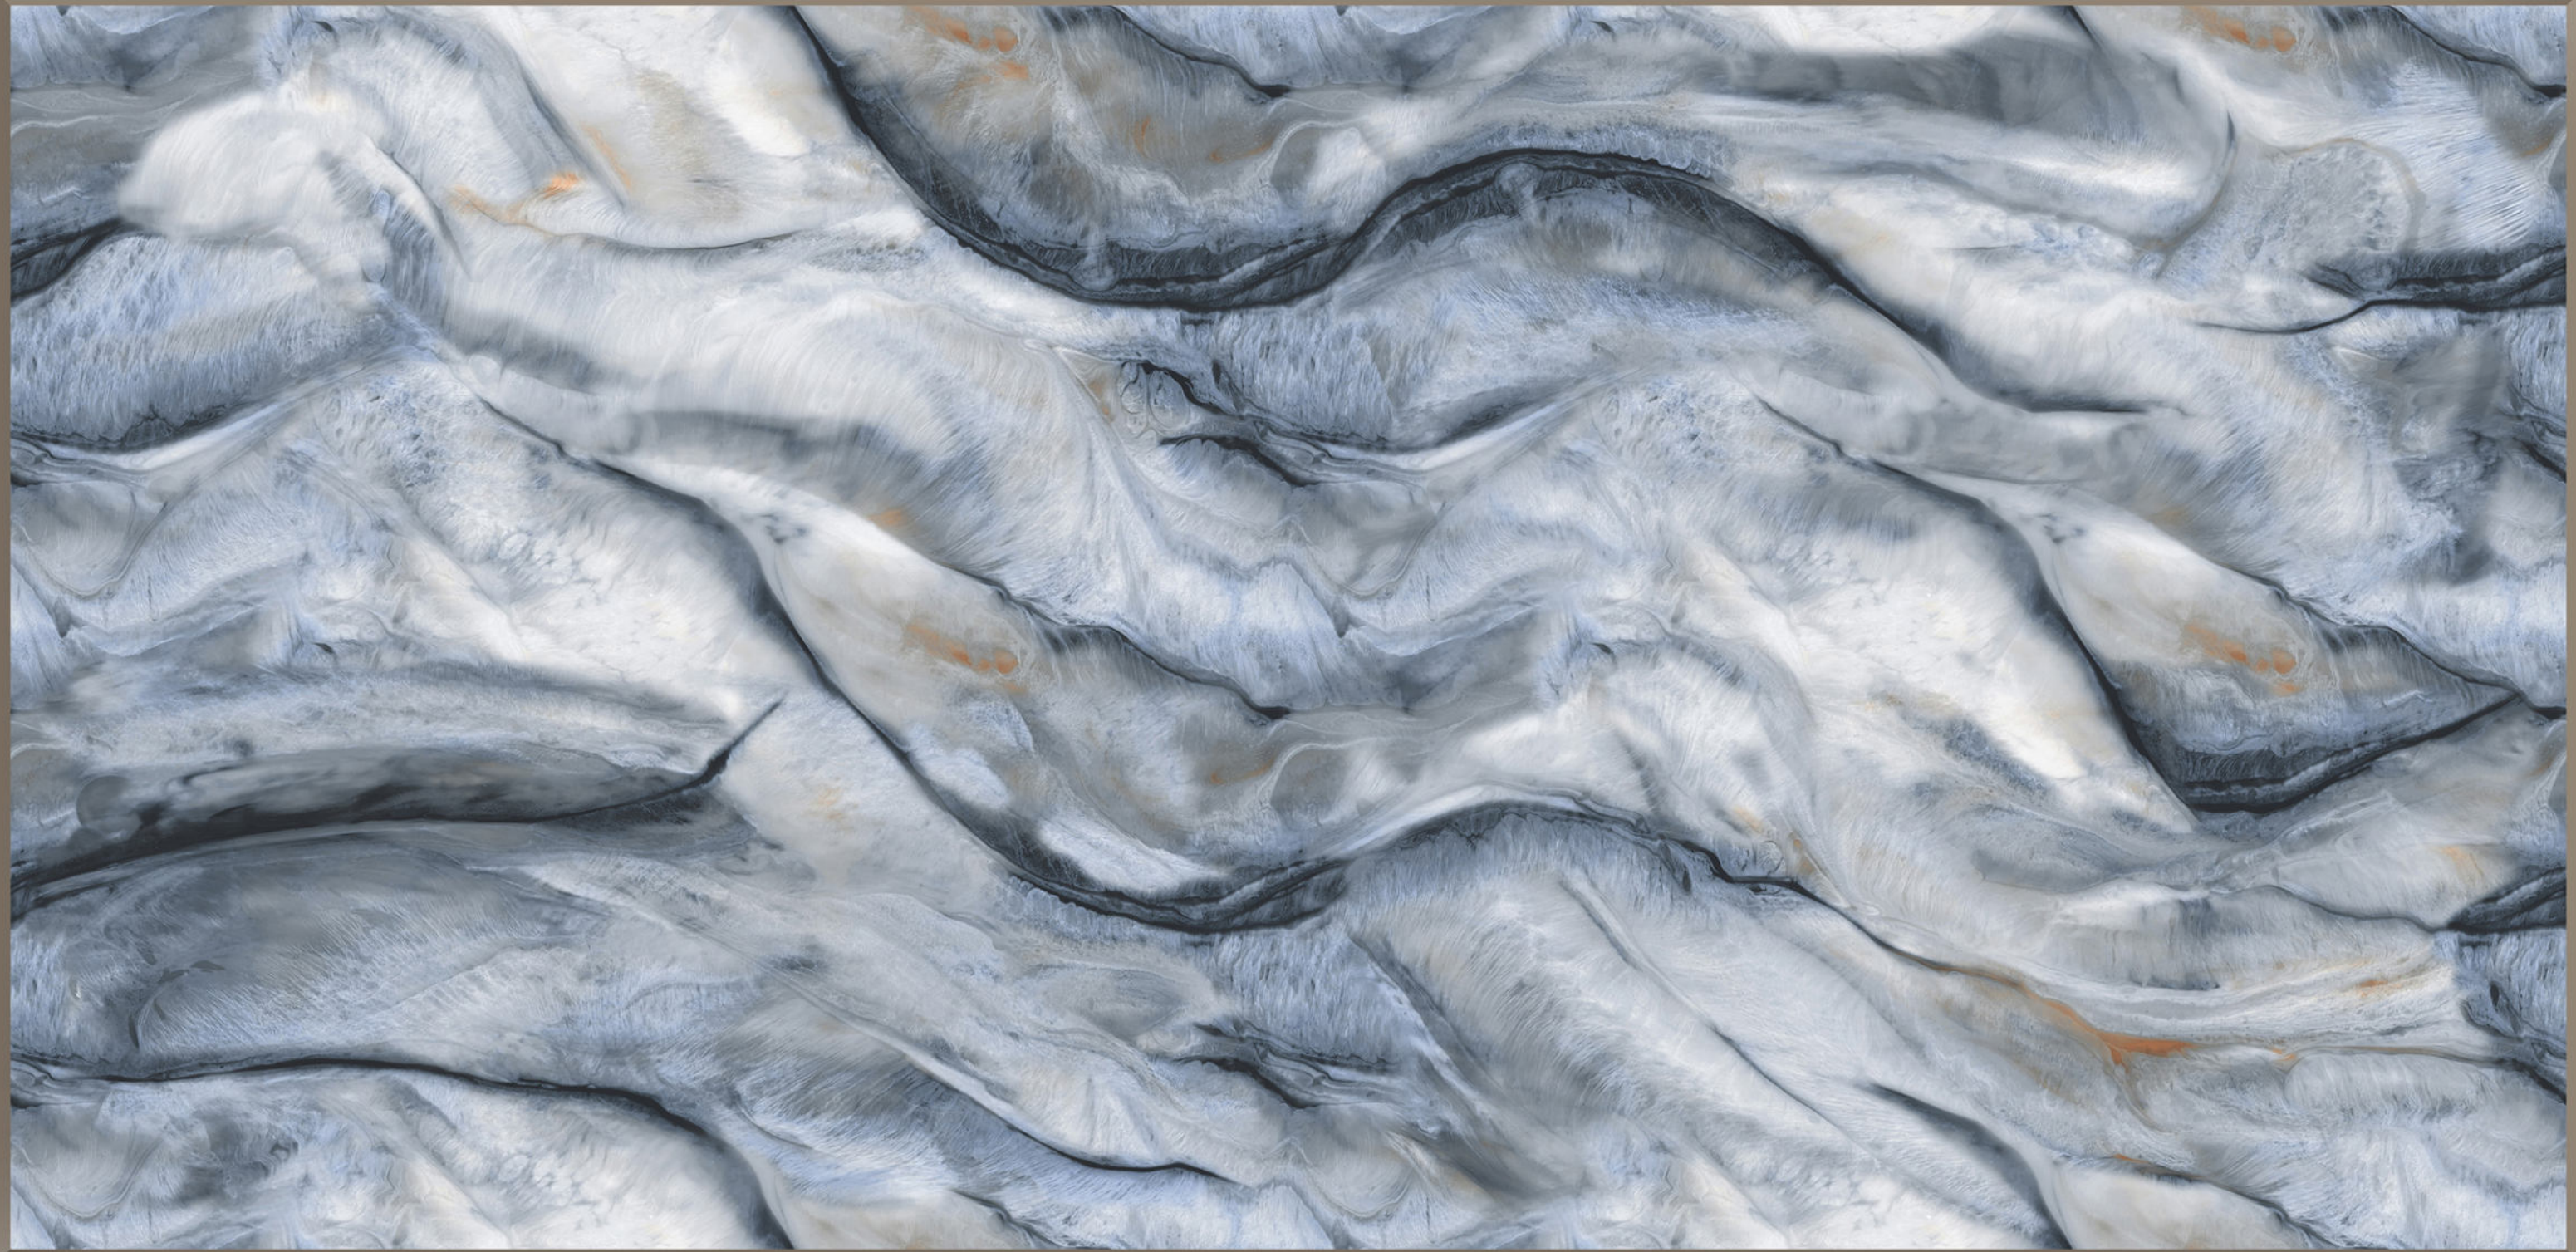

EL_SPRING VALLEY BLUE

**600X
1200MM**

GLOSSY SURFACE
RANDOM-04