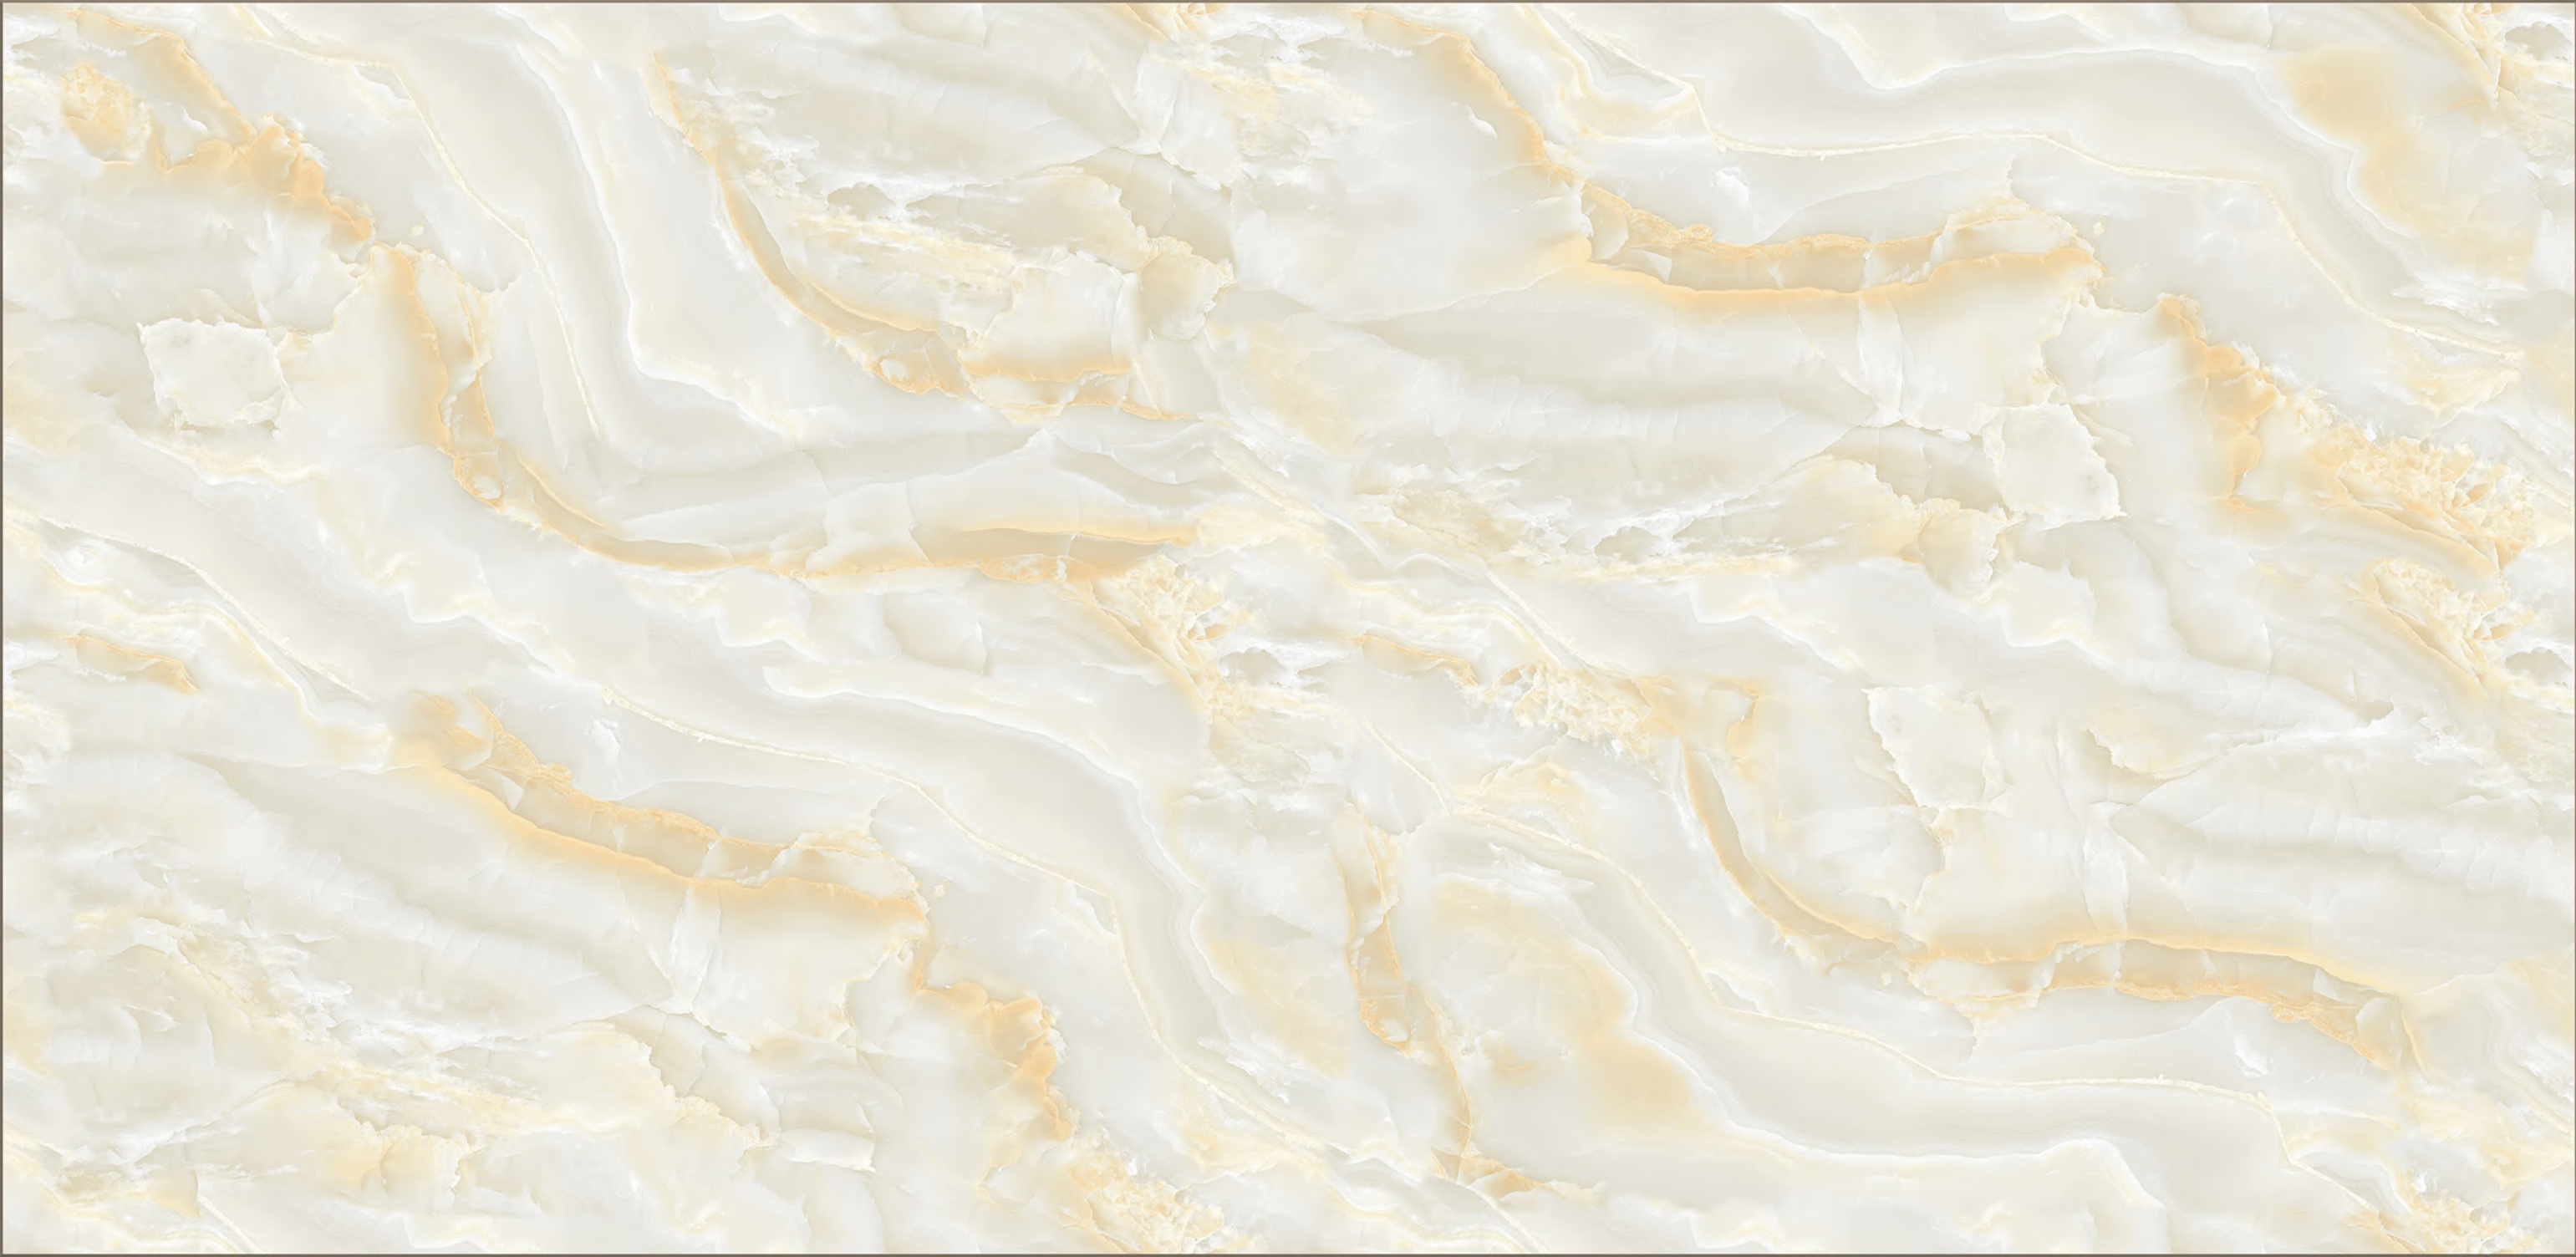

**600X  
1200MM**

GLOSSY SURFACE  
RANDOM-03

**EL\_DELICE IVORY**

**600X  
1200MM**

GLOSSY SURFACE  
RANDOM-03

**EL\_DOTANO BEIGE**

**600X  
1200MM**

GLOSSY SURFACE  
RANDOM-03