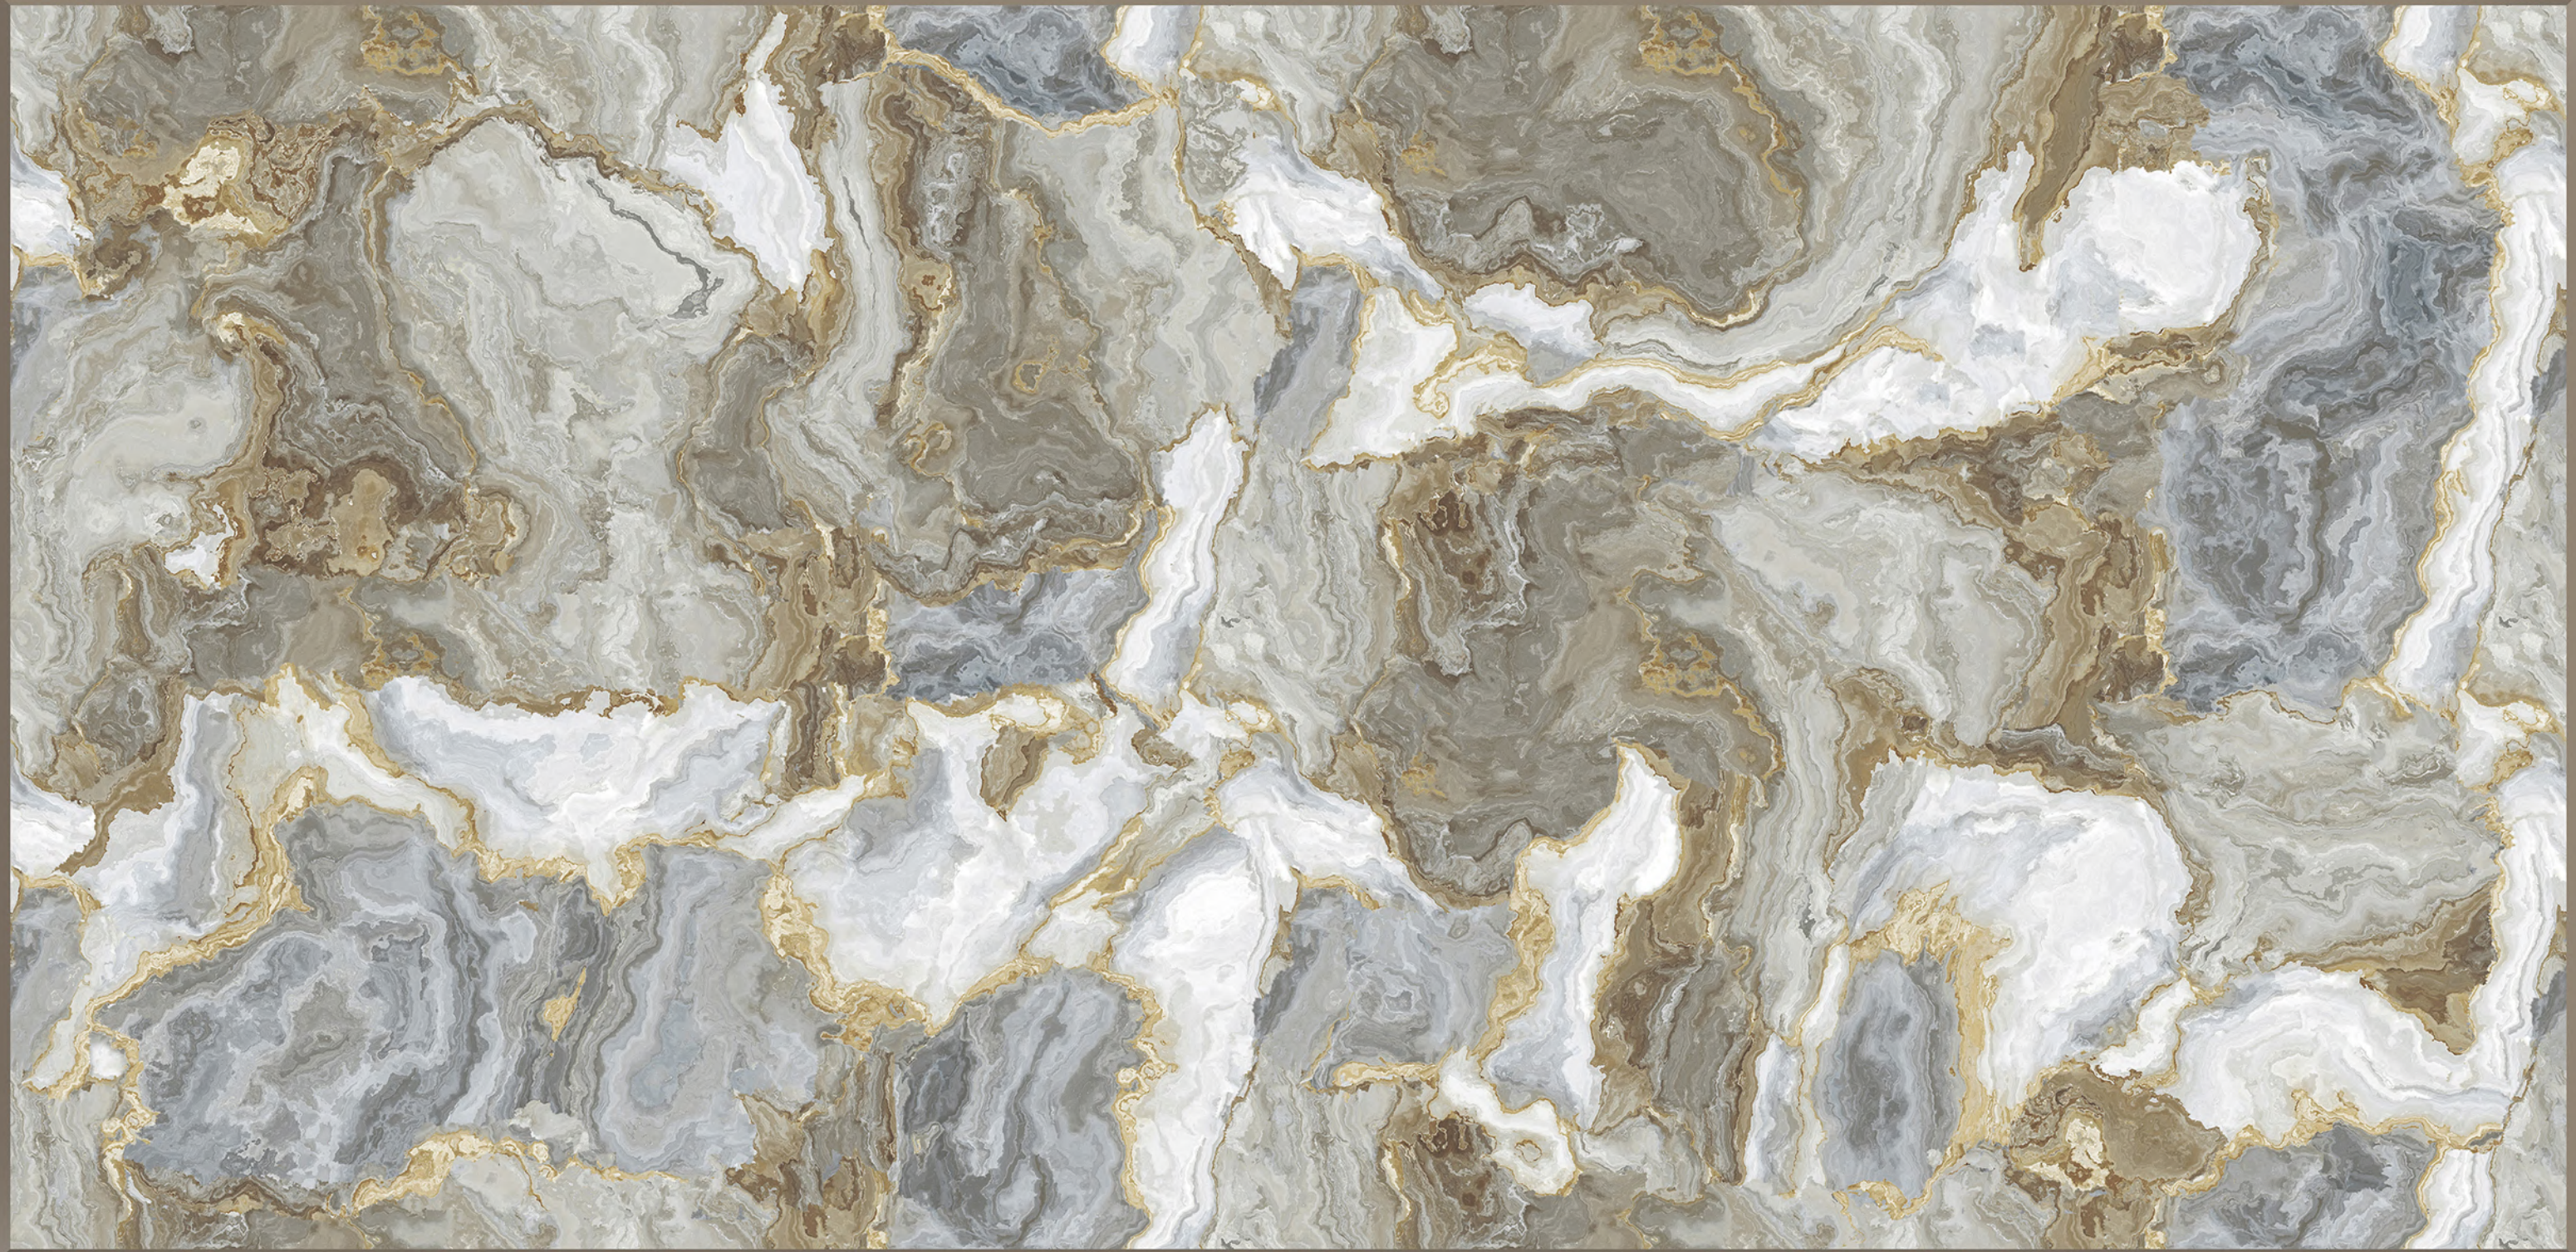

EL_BULLBERRY MULTY

**600X
1200MM**

GLOSSY SURFACE
RANDOM-04