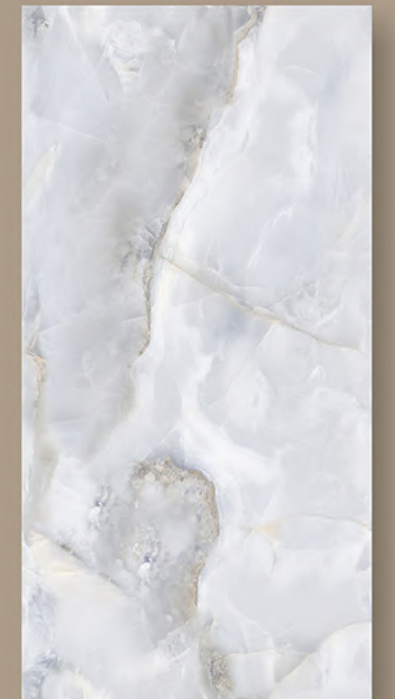

EL_FLORIANA

**600X
1200MM**

GLOSSY SURFACE
RANDOM-04