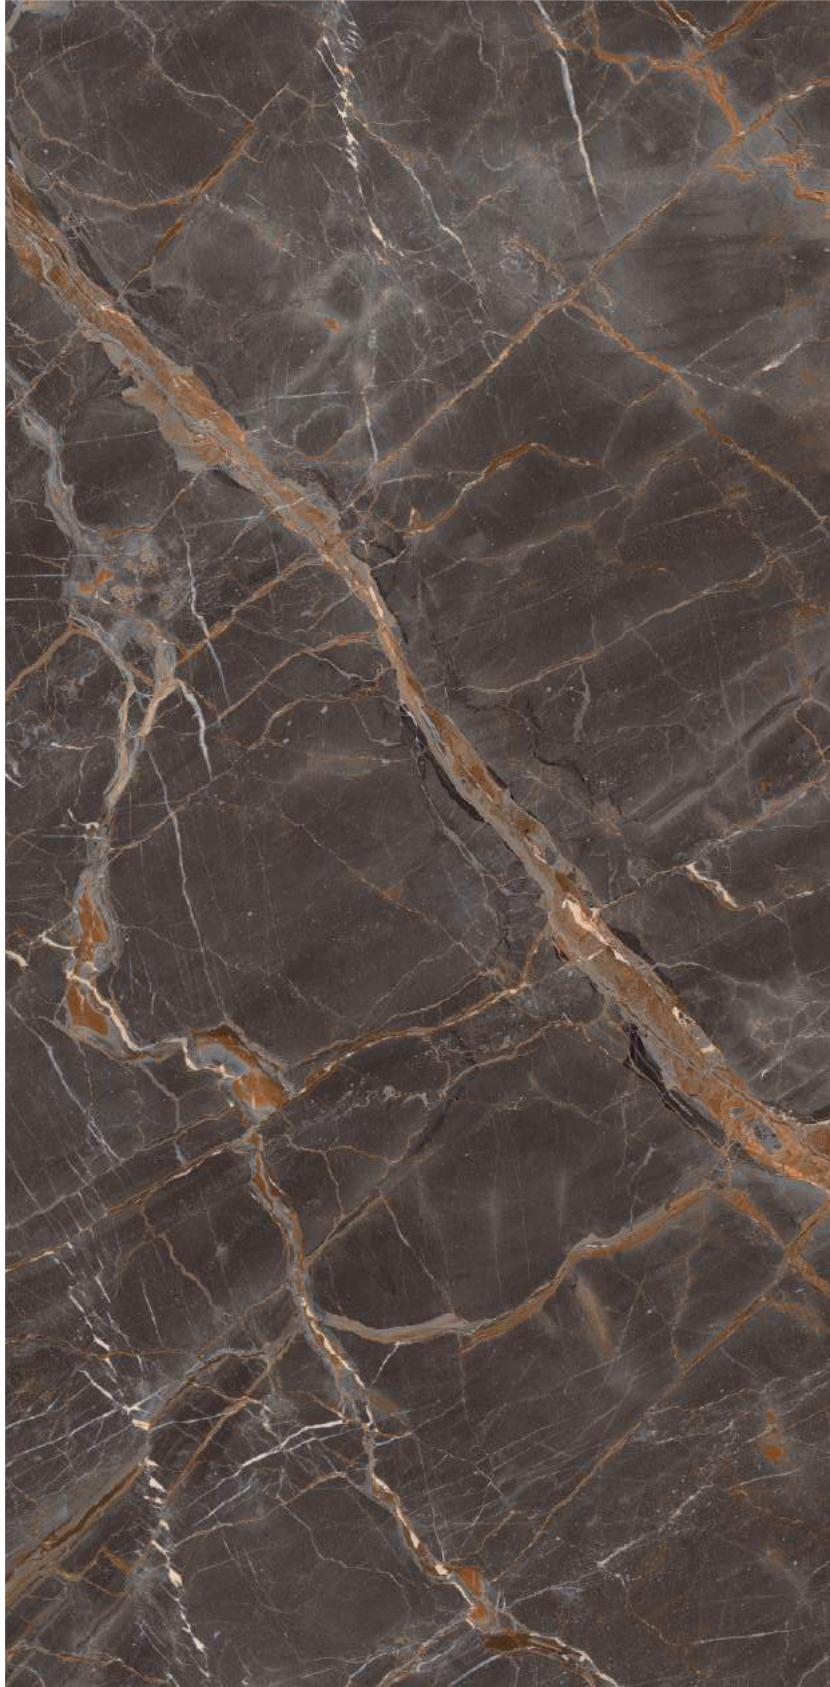

High
Gloss
COLLECTION

High
Gloss
COLLECTION

LOGY NATURAL

SIZE :
600x1200MM

RANDOM

High
Gloss
COLLECTION

High
Gloss
COLLECTION

MARCO POLO