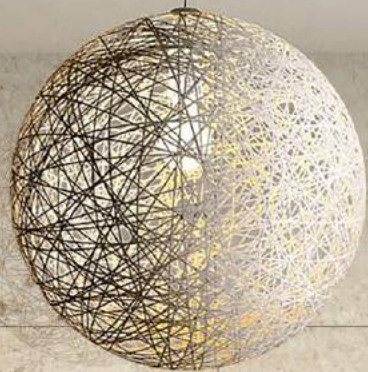

BRECCIA AURORA

SIZE :
600x1200MM

RANDOM

Glossy
COLLECTION

Glossy
COLLECTION

BRECCIA NATURAL

SIZE :
600x1200MM

RANDOM