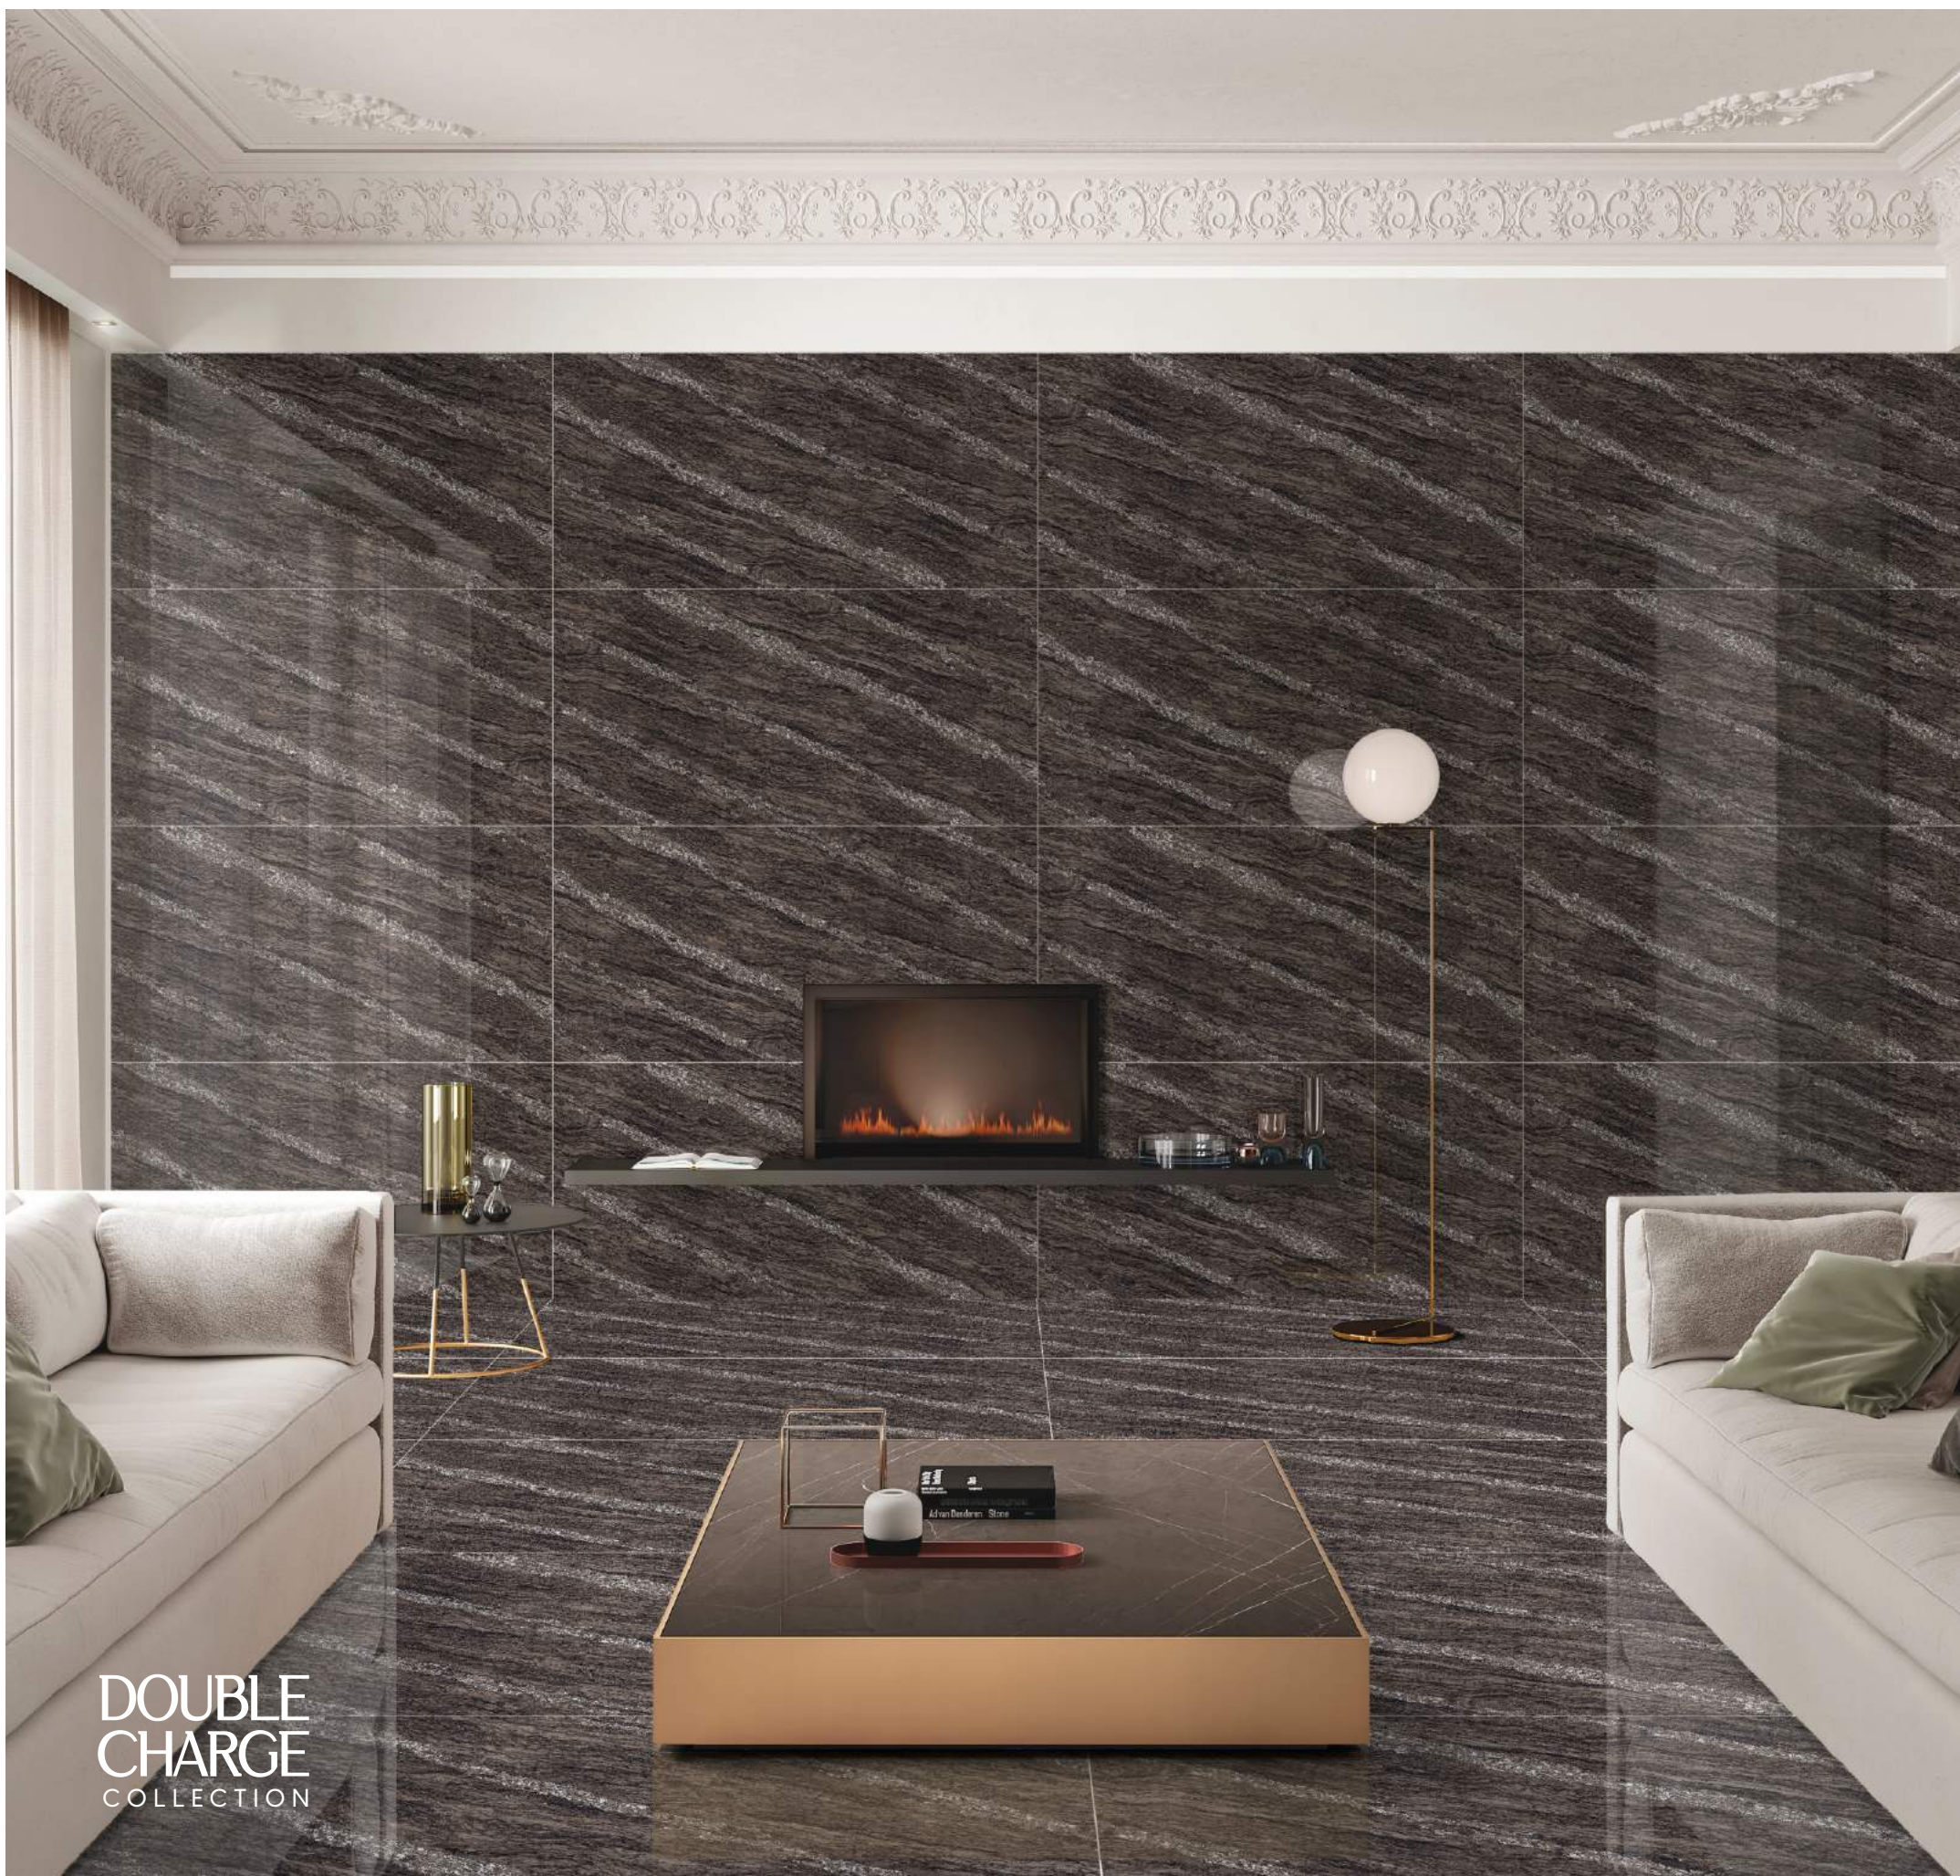

AMAZONE BLUE

SIZE :
600x1200MM

RANDOM

DOUBLE
CHARGE
COLLECTION

DOUBLE
CHARGE
COLLECTION

AMAZONE CHOCO

SIZE :
600x1200MM

RANDOM

DOUBLE
CHARGE
COLLECTION

DOUBLE
CHARGE
COLLECTION

AMAZONE SILVER

SIZE :
600x1200MM

RANDOM

DOUBLE
CHARGE
COLLECTION

DOUBLE
CHARGE
COLLECTION

BRAZIL BLUE