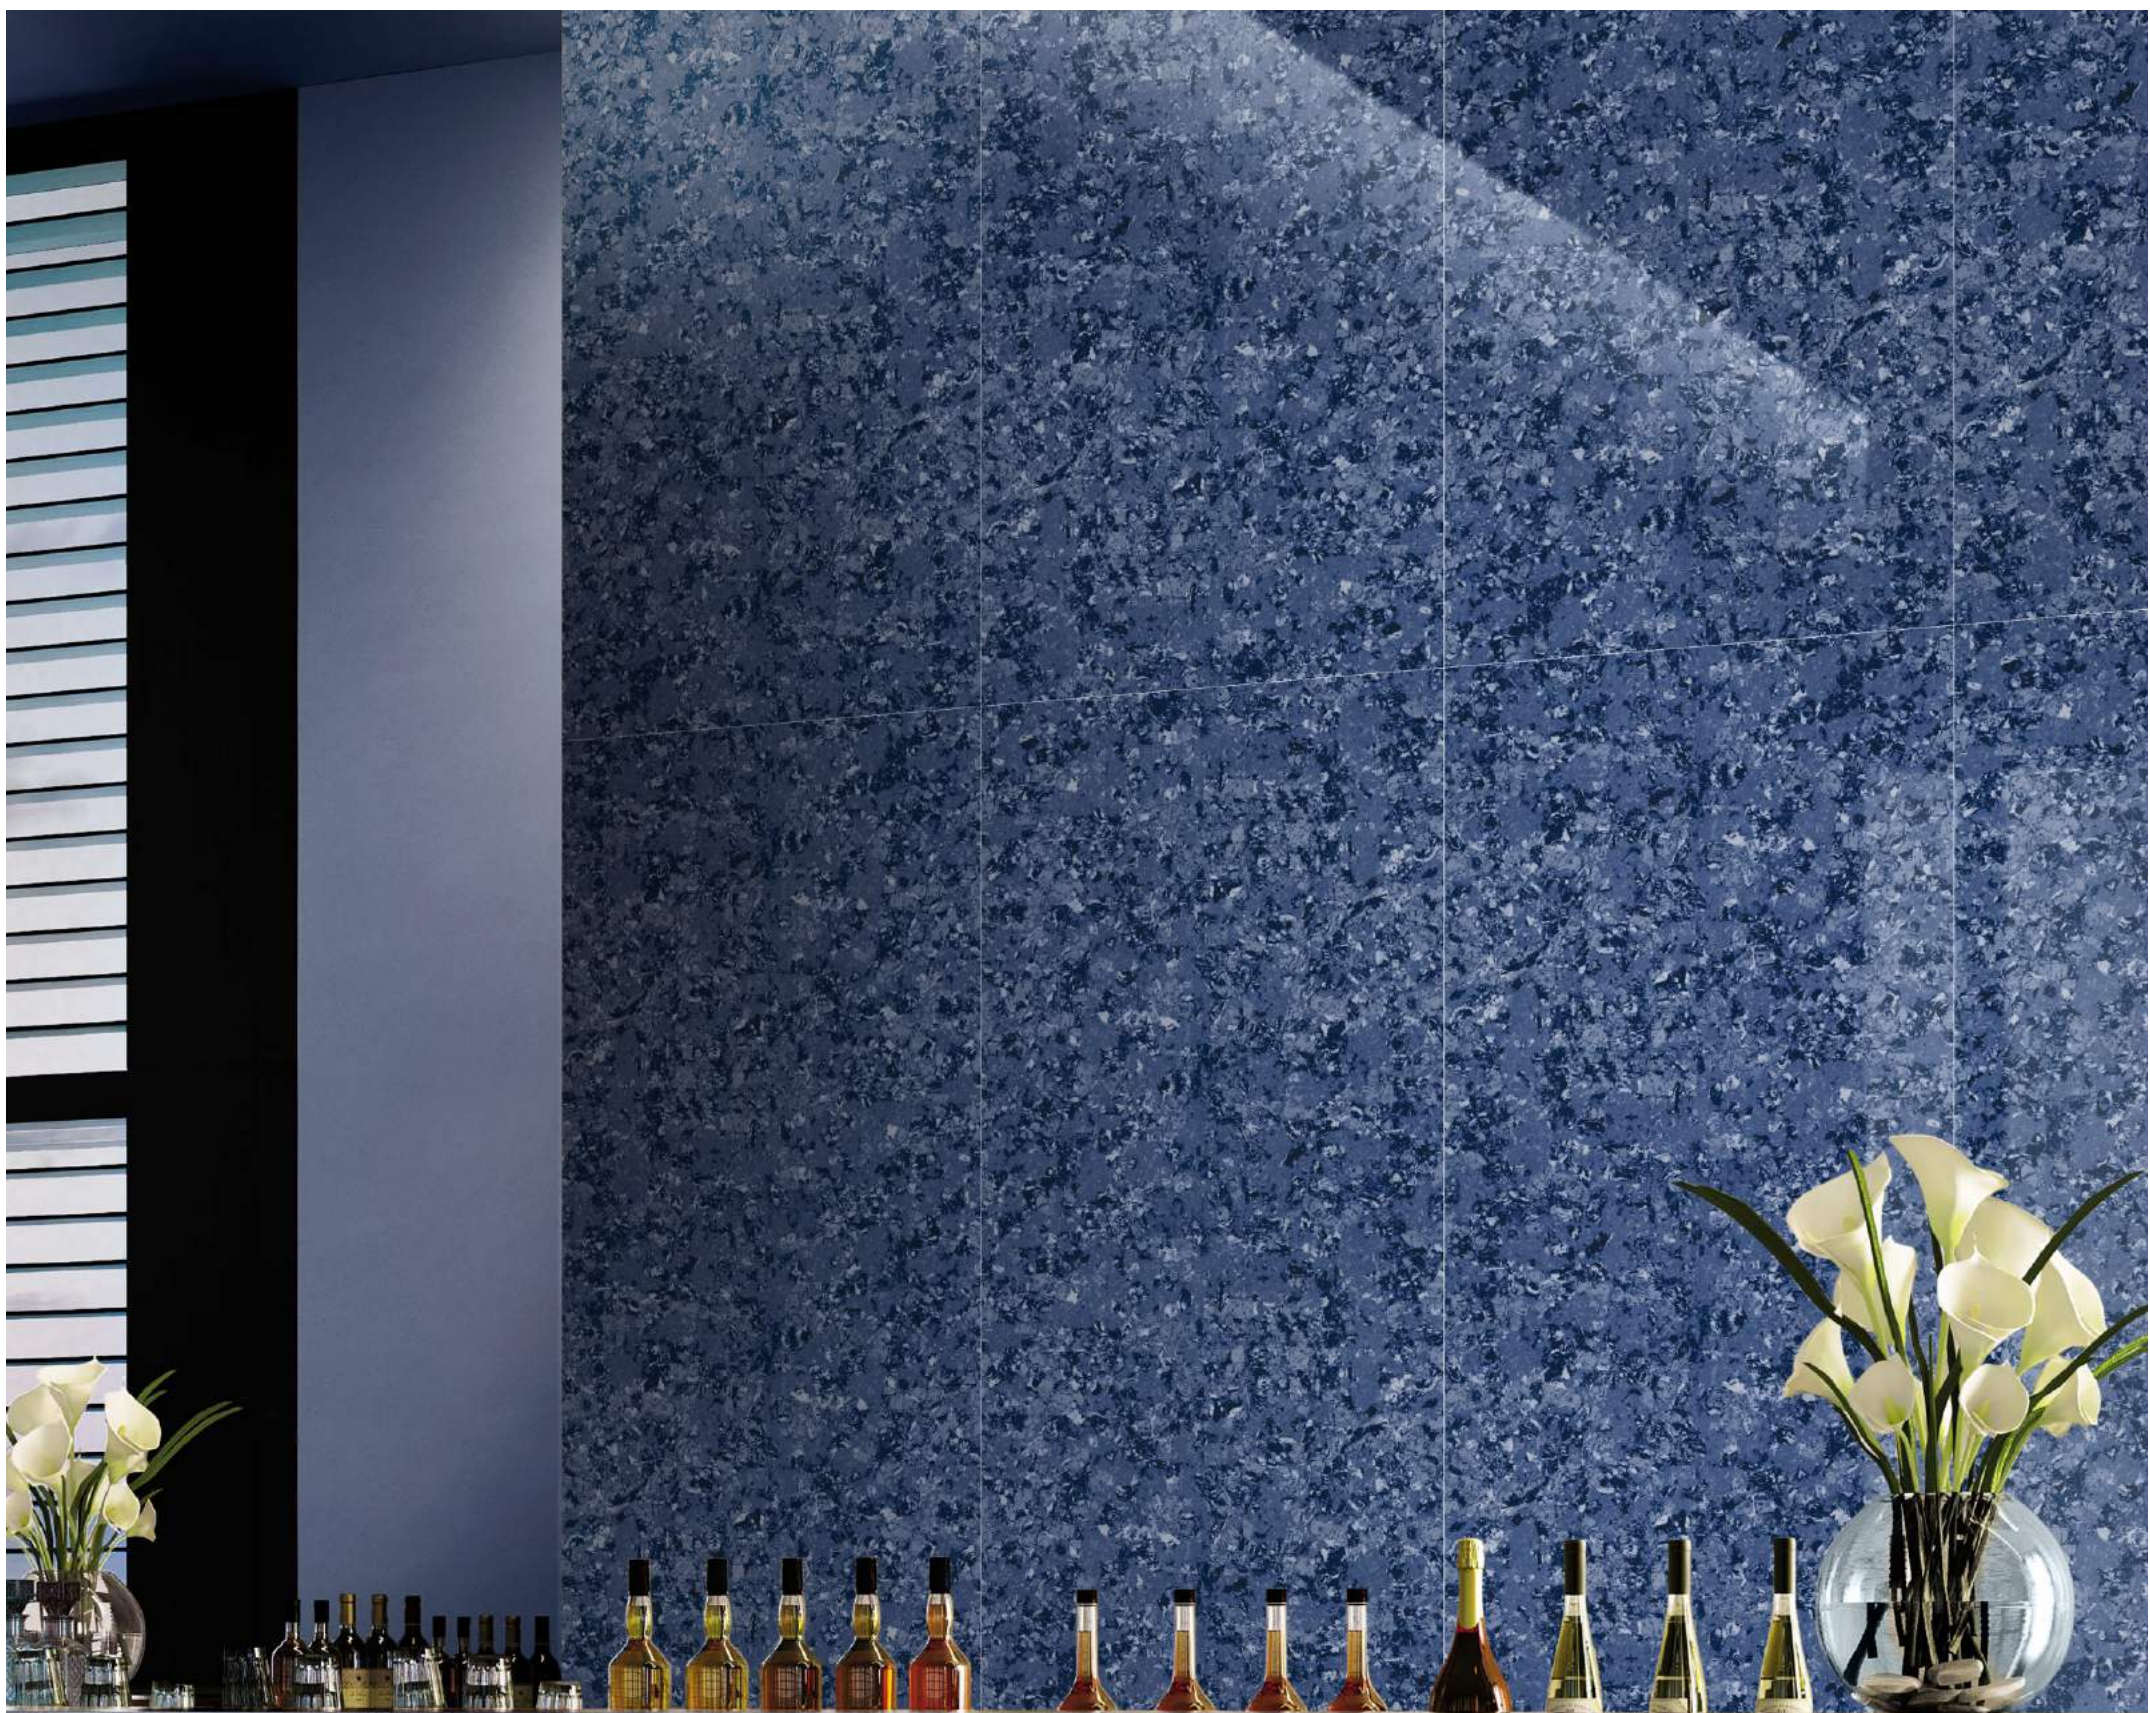

DOUBLE
CHARGE
COLLECTION

DOUBLE
CHARGE
COLLECTION

GRANITE BLUE

SIZE :
600x1200MM

RANDOM

DOUBLE
CHARGE
COLLECTION

DOUBLE
CHARGE
COLLECTION

GRANITE CHOCO