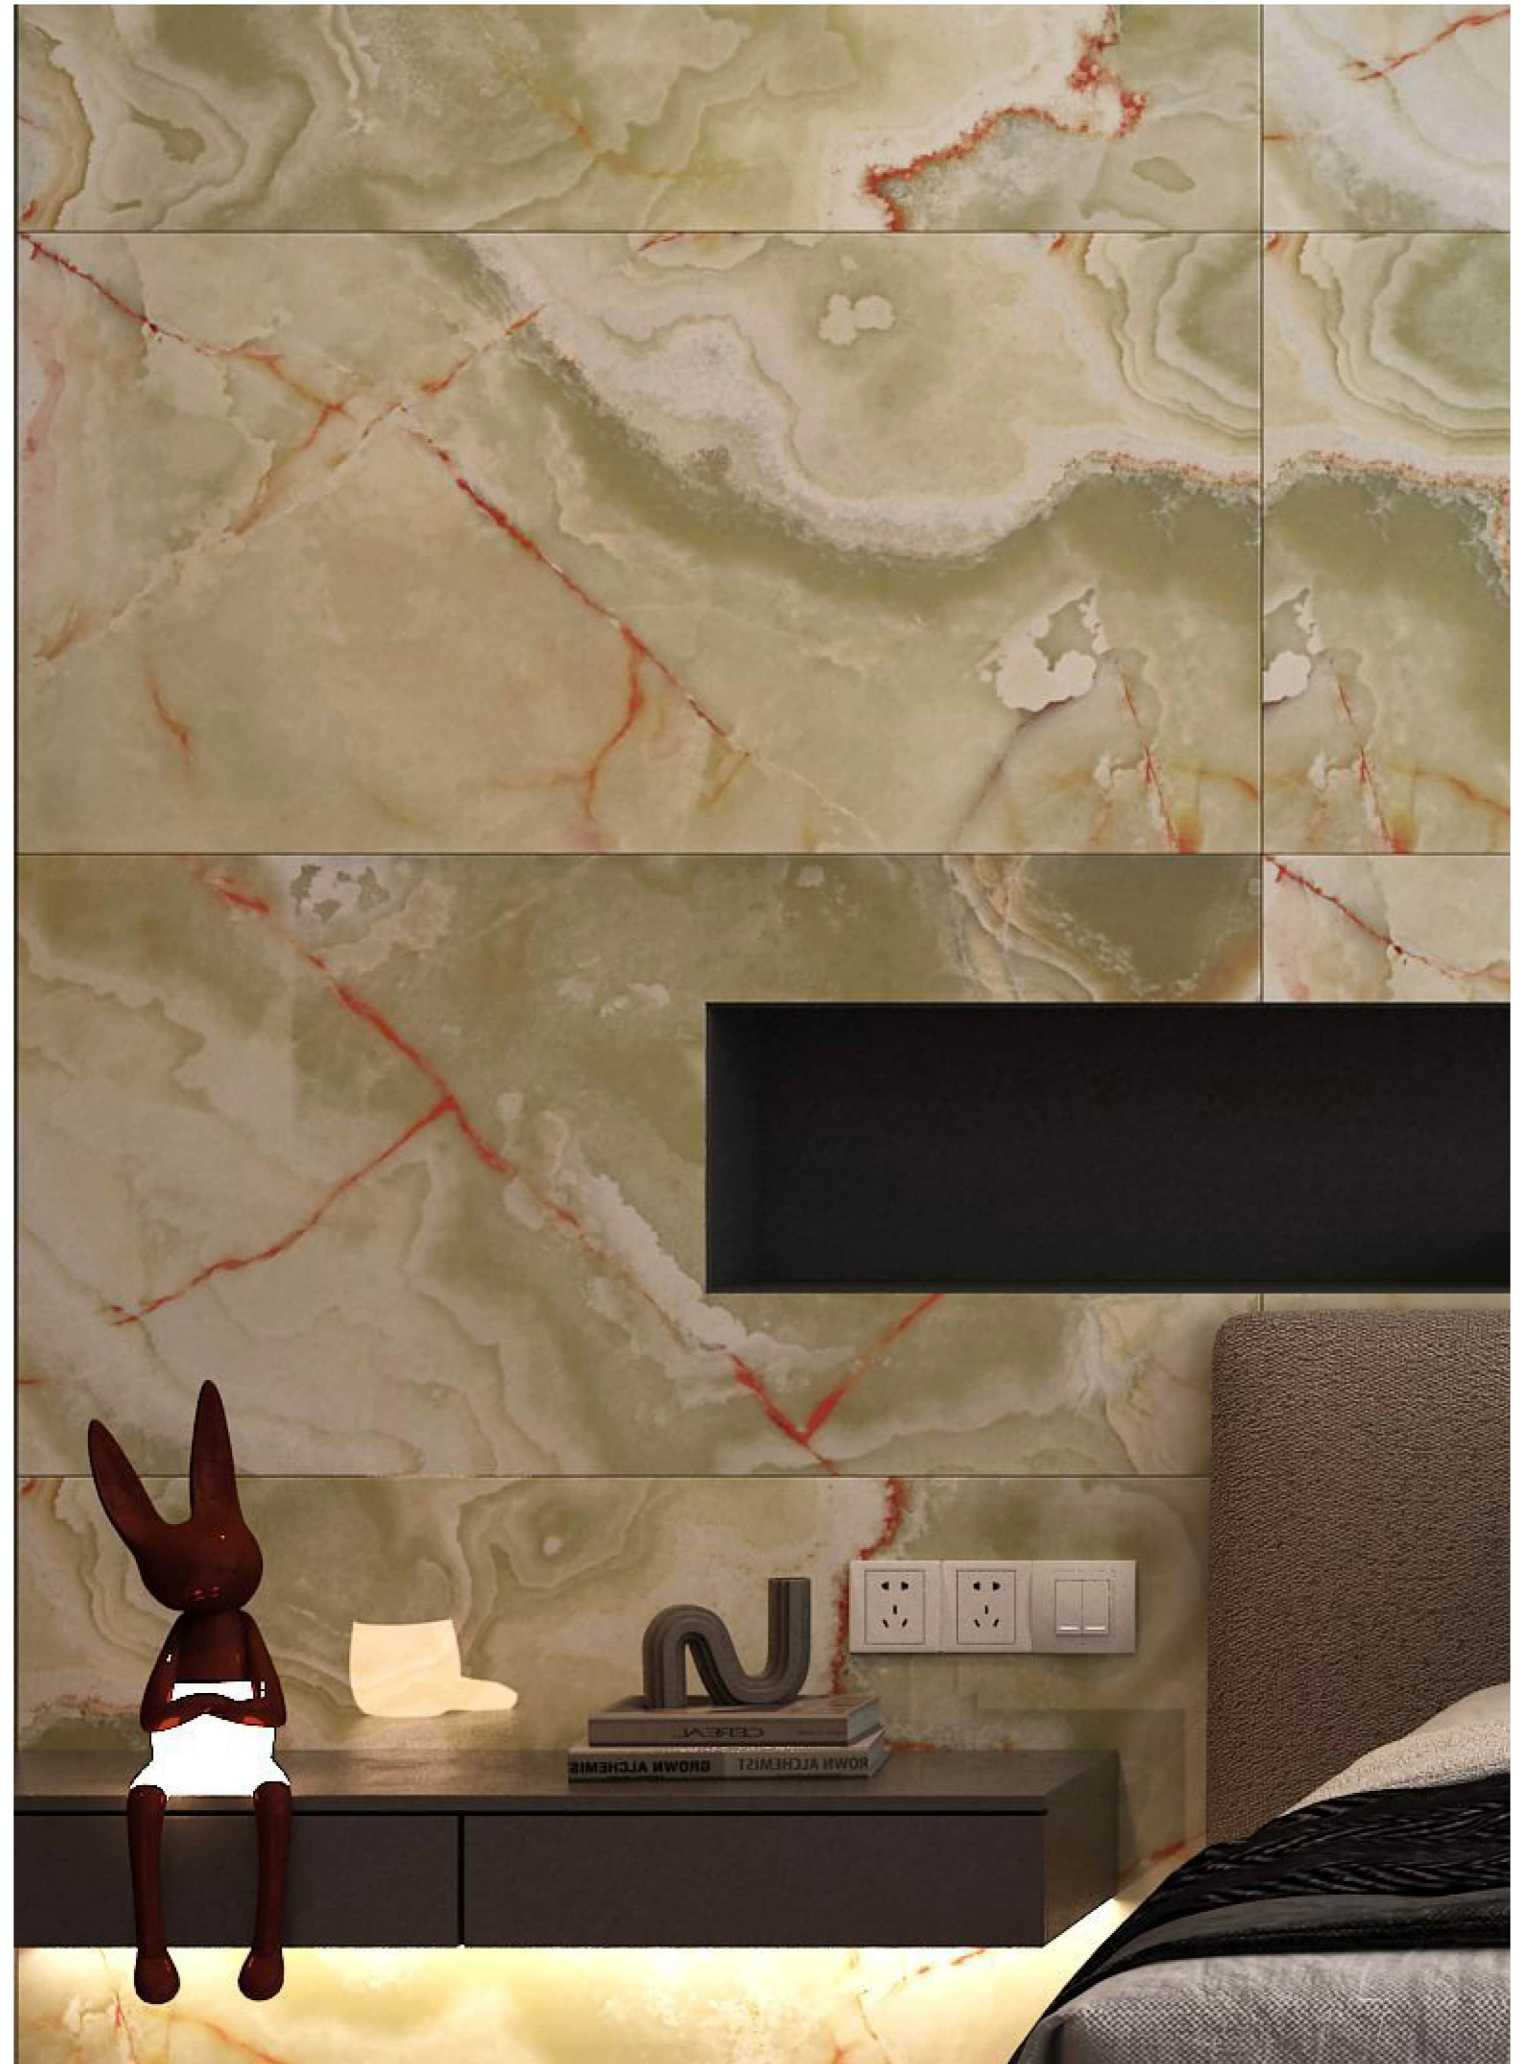

INFORMATION

AVAILABLE SIZE :
600x1200mm
(2'x4')

FINISH :
Polished Surface