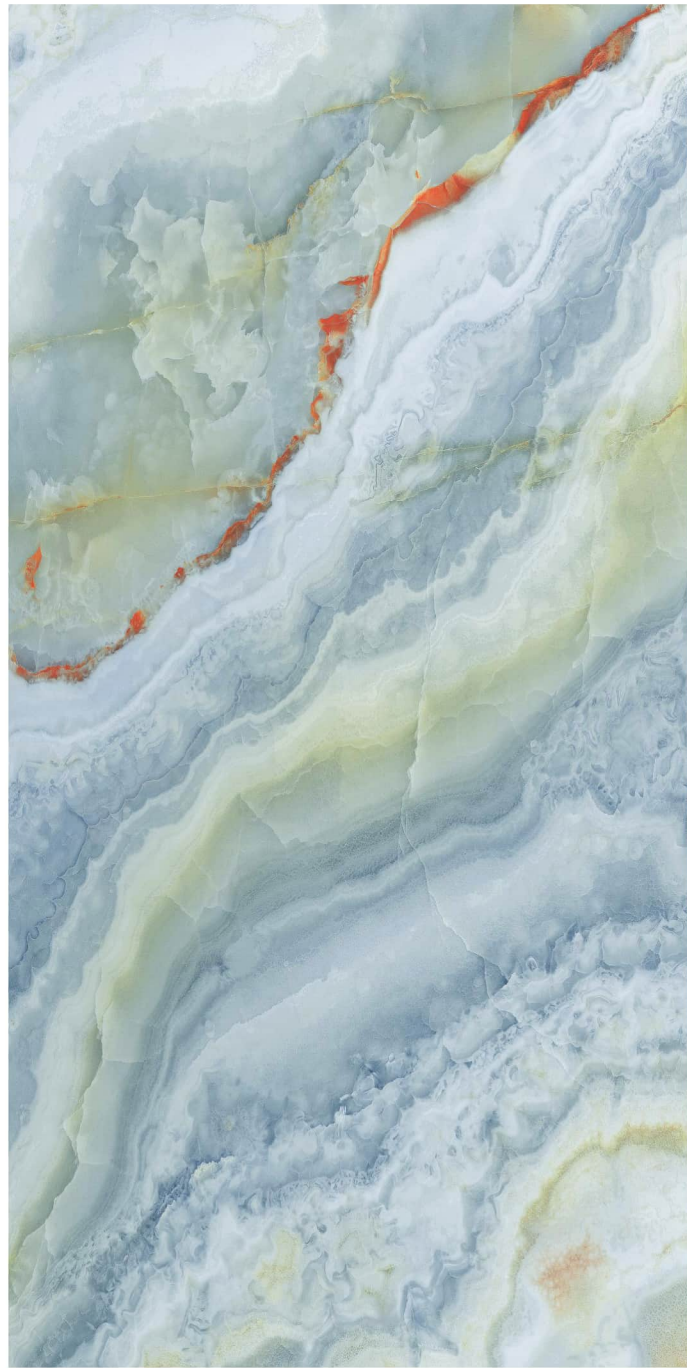

SANTIGO TEAL

R-5

INFORMATION

AVAILABLE SIZE :
600x1200mm
(2'x4')

FINISH :
Polished Surface