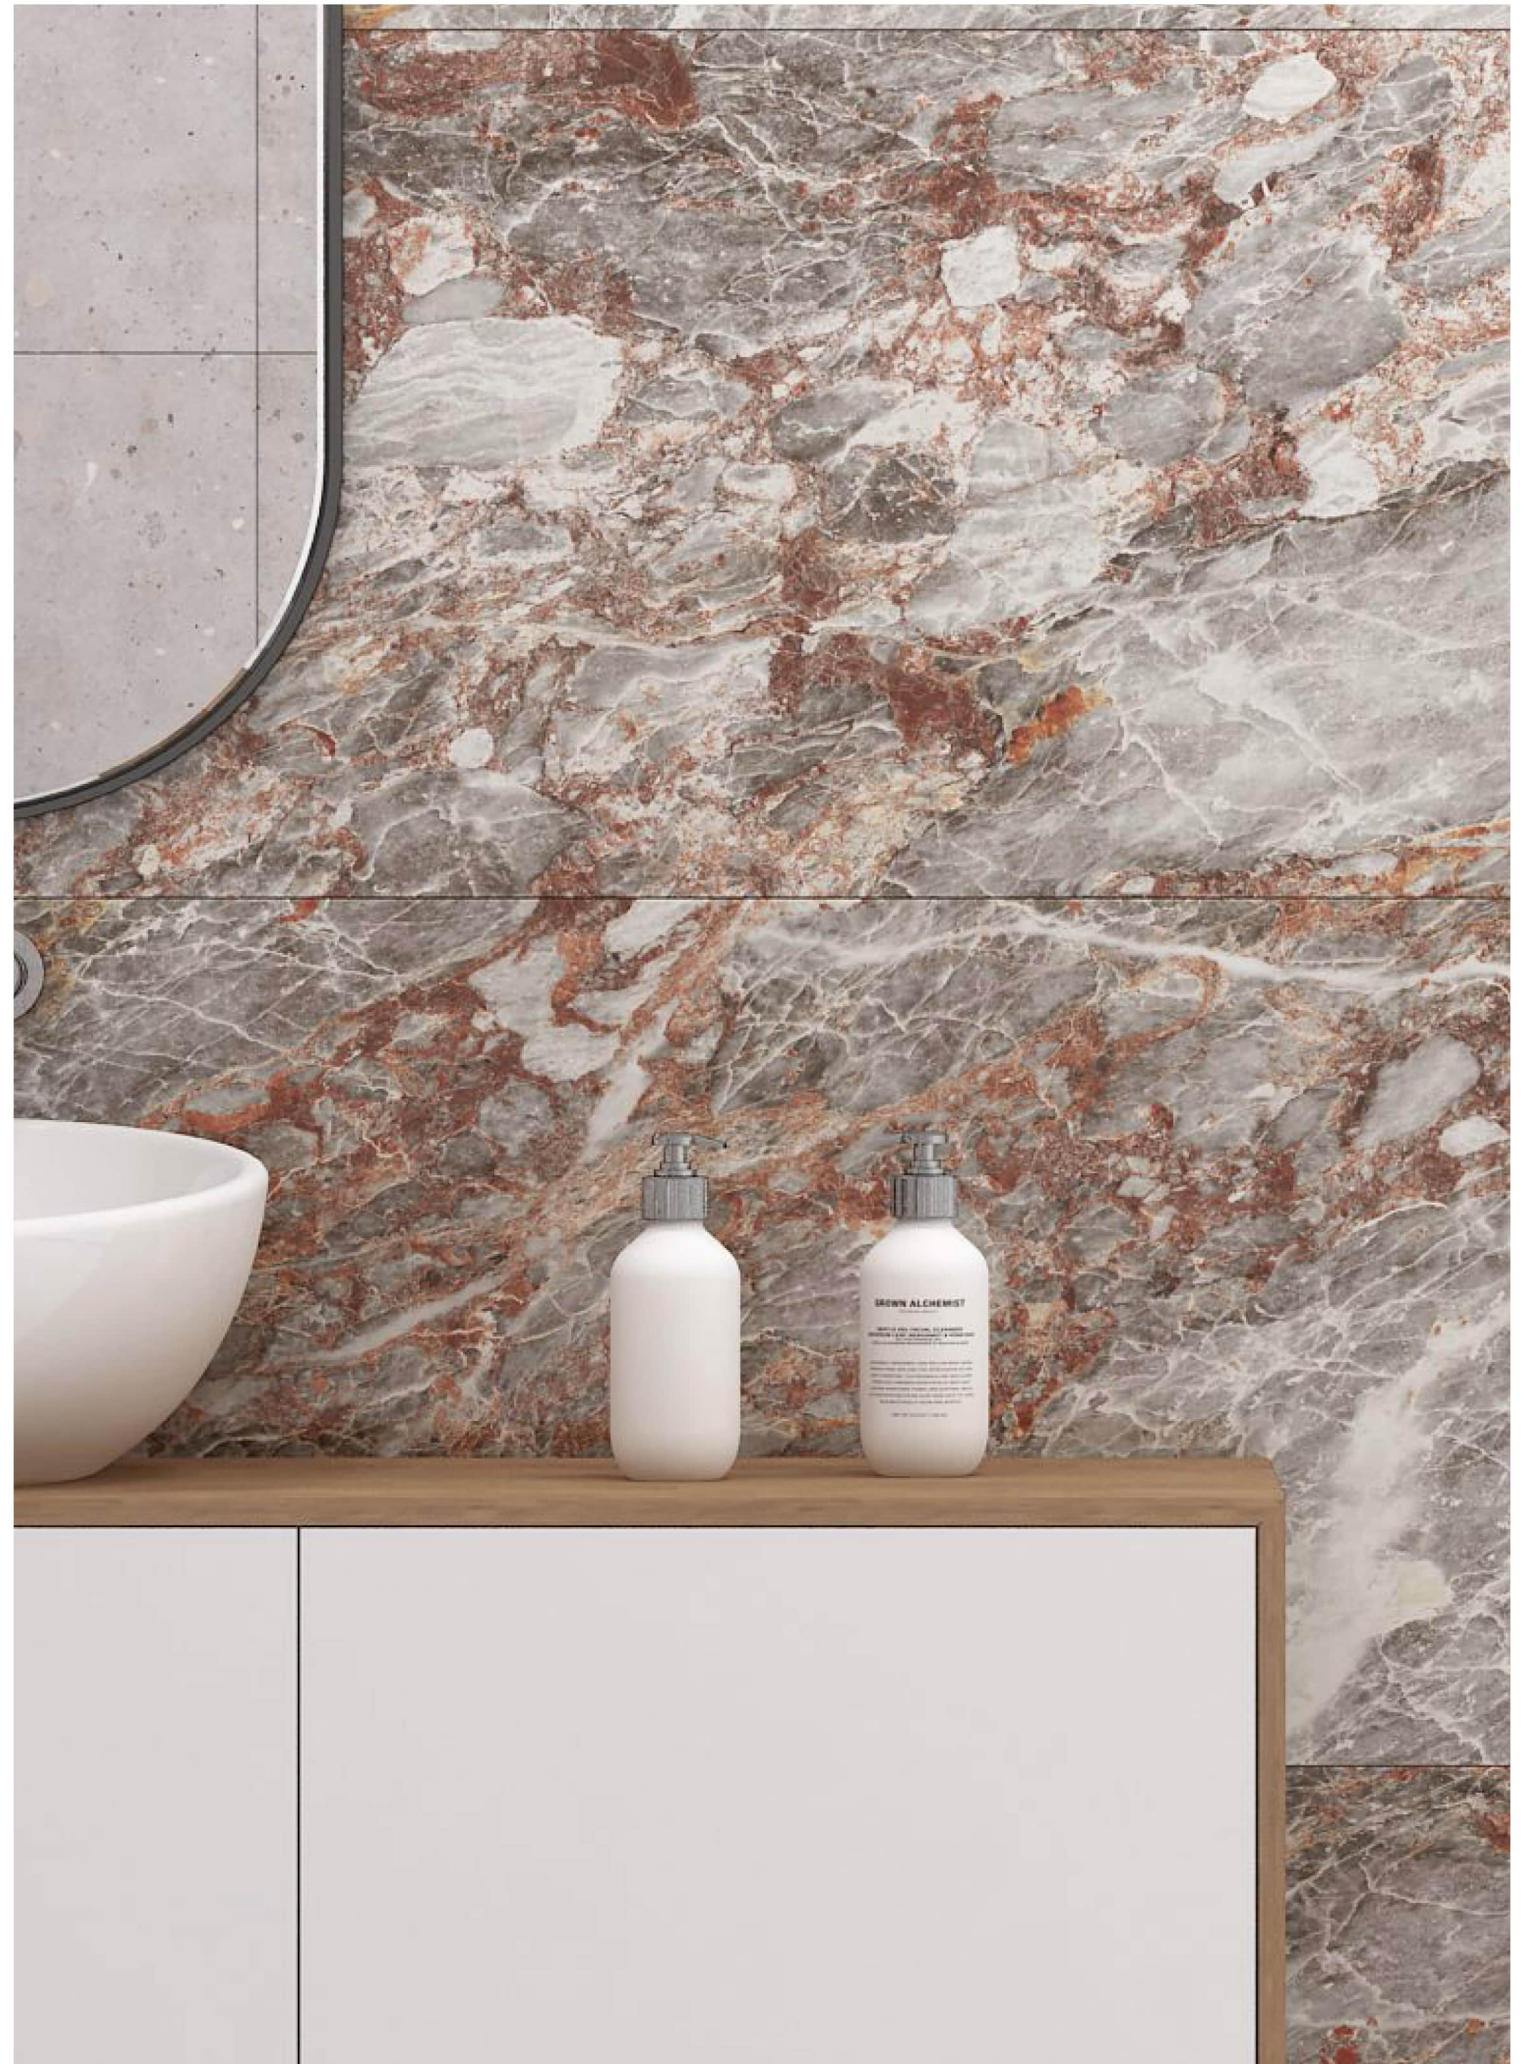

R-4

INFORMATION

AVAILABLE SIZE :
600x1200mm
(2'x4')

FINISH :
Polished Surface