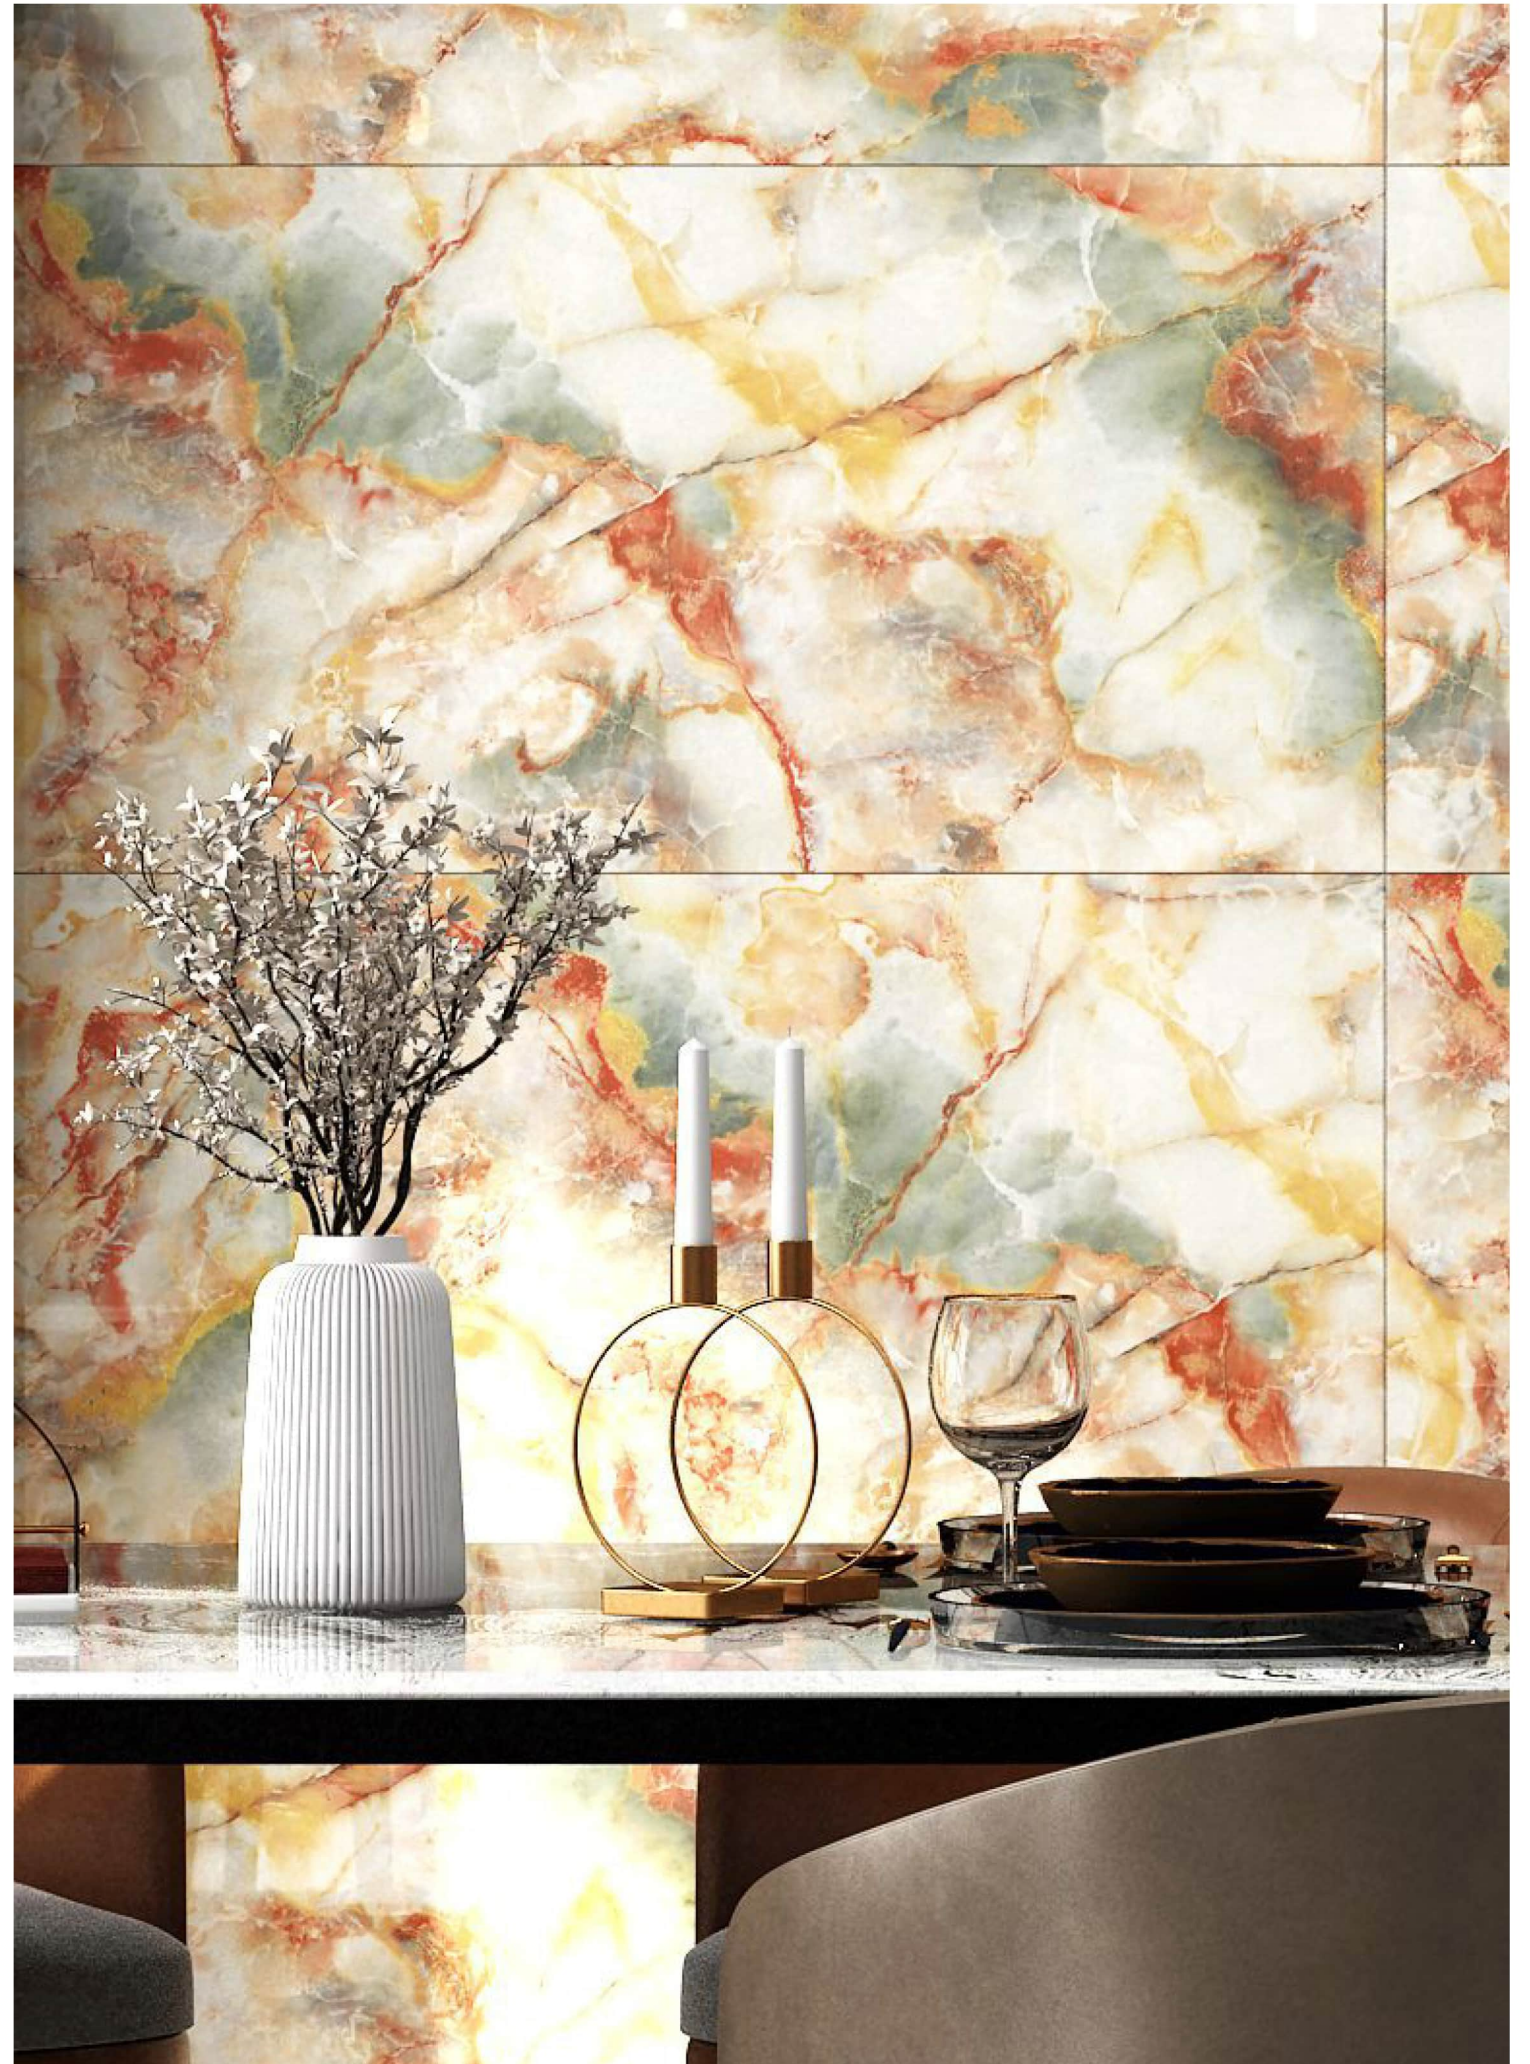

R-3

INFORMATION

AVAILABLE SIZE :
600x1200mm
(2'x4')

FINISH :
Polished Surface