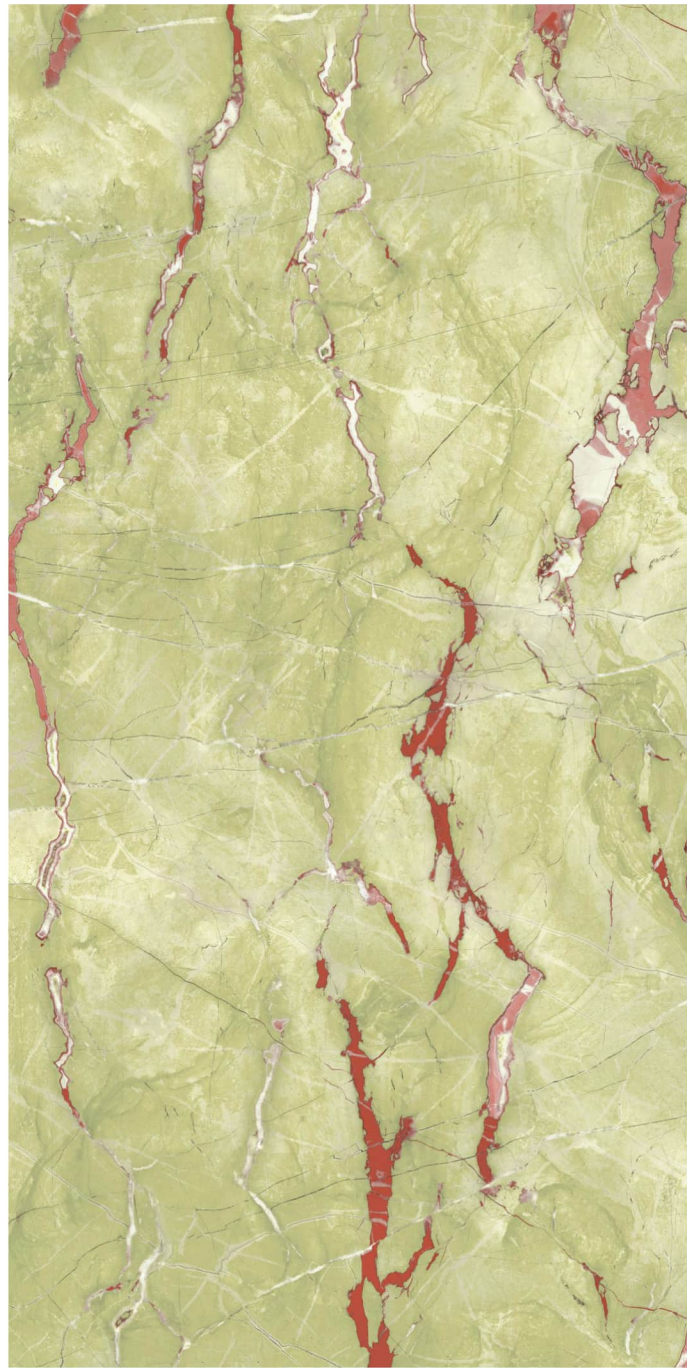

INFORMATION

AVAILABLE SIZE :
600x1200mm
(2'x4')

FINISH :
Polished Surface

ZENITH BROWN

R-4

INFORMATION

AVAILABLE SIZE :
600x1200mm
(2'x4')

FINISH :
Polished Surface