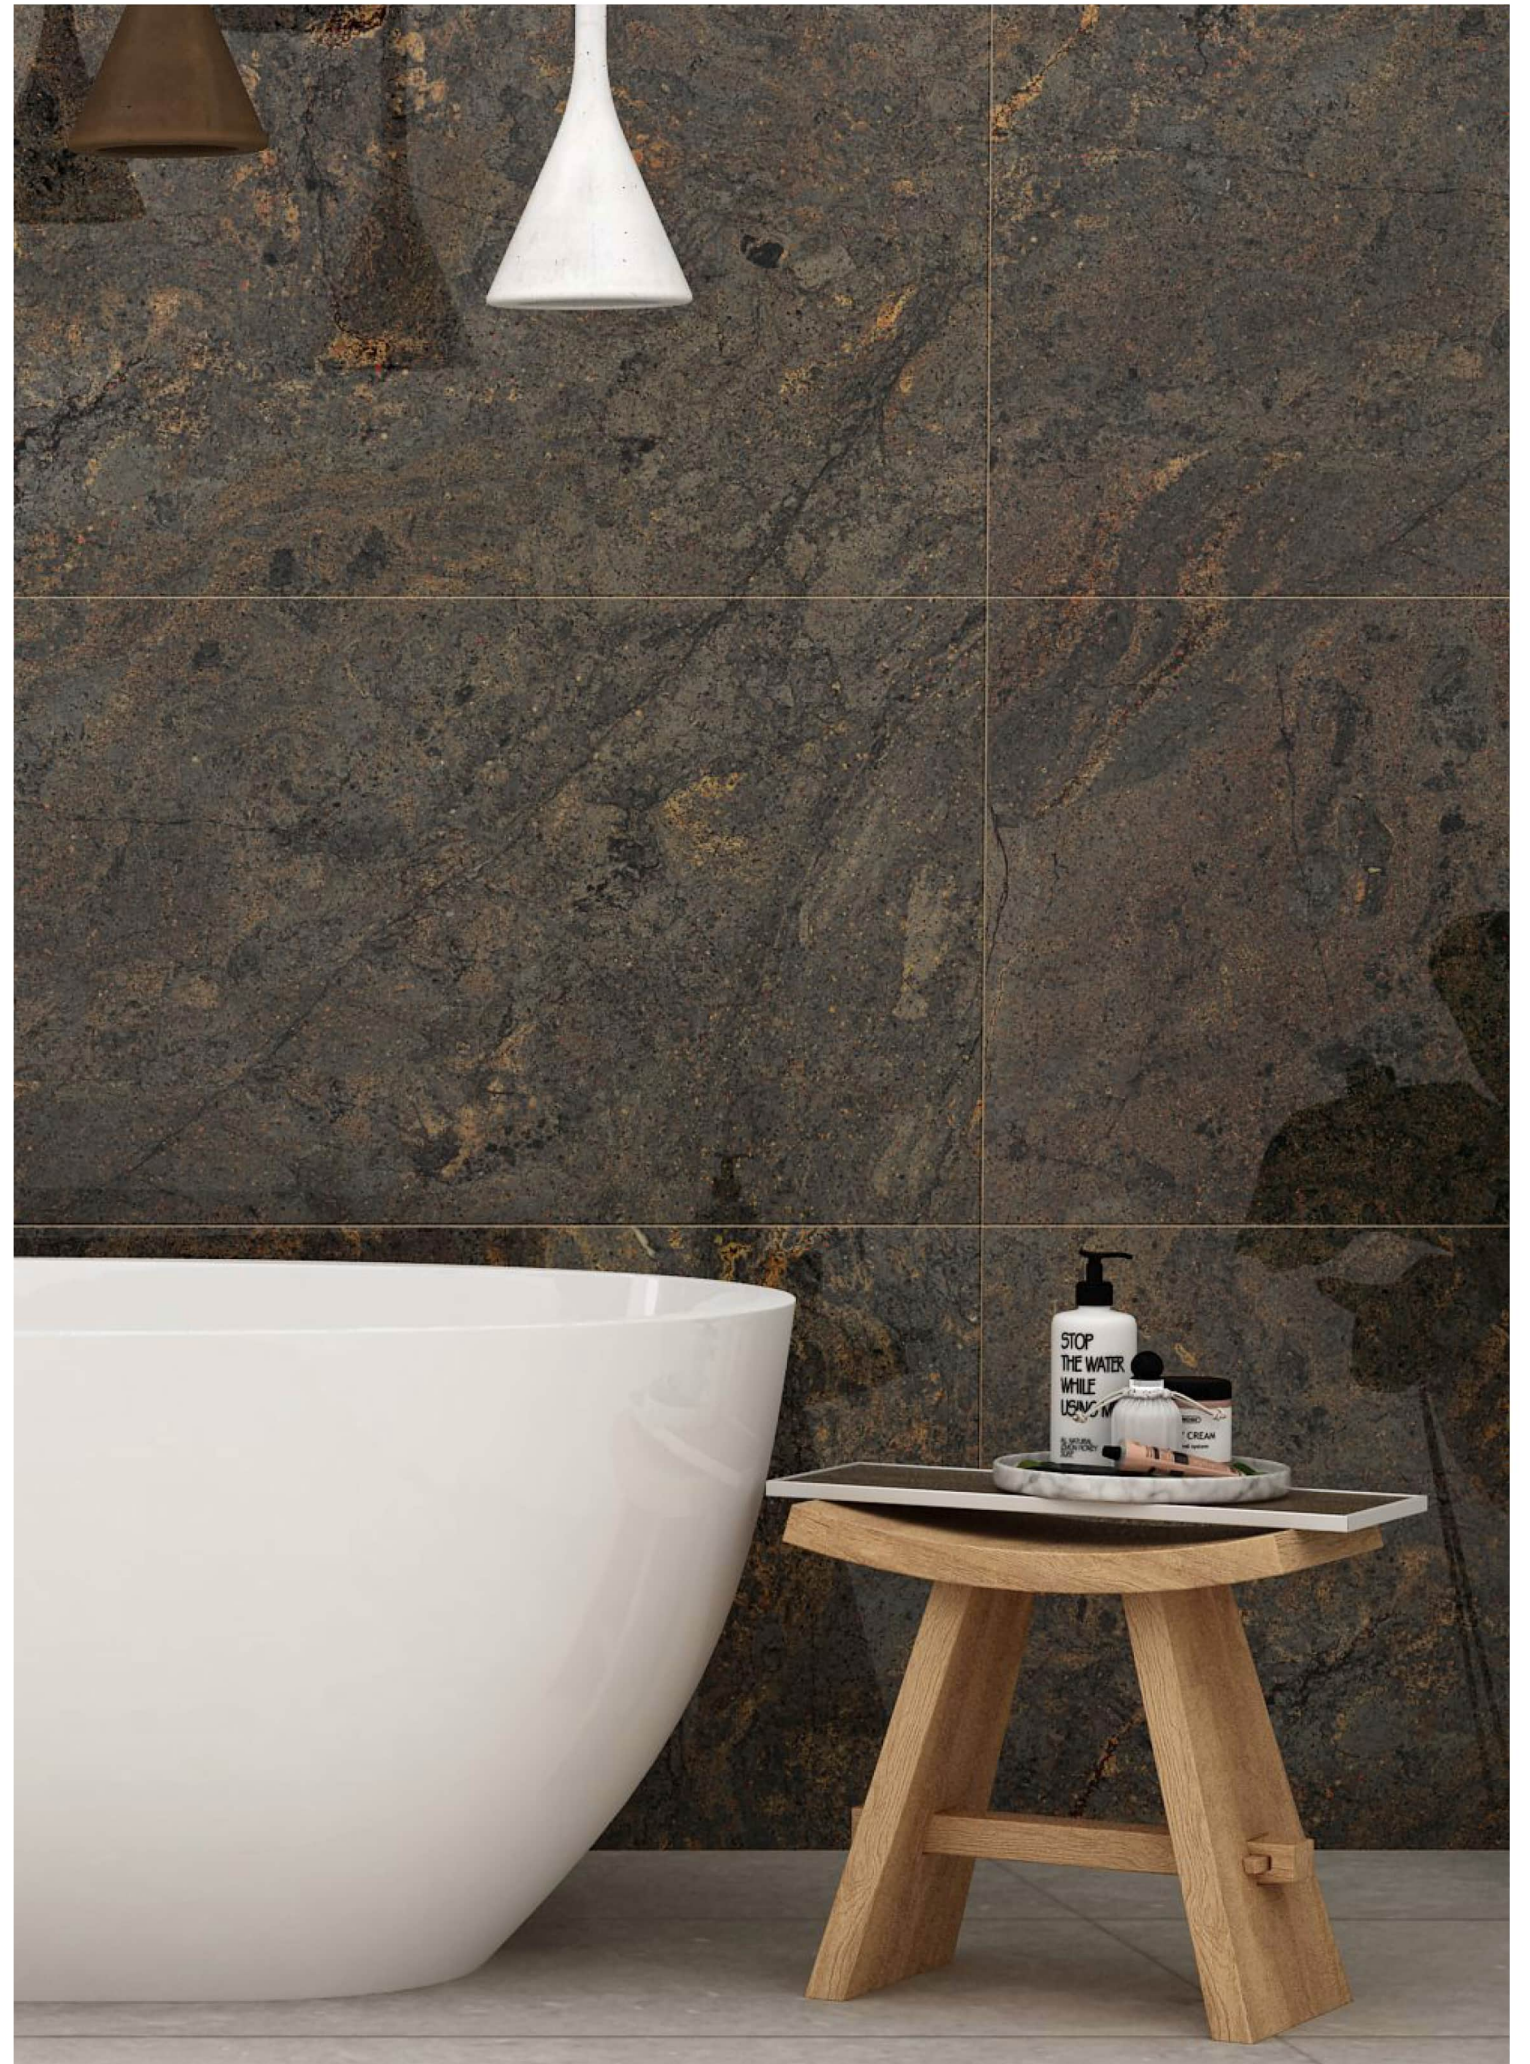

INFORMATION

AVAILABLE SIZE :
600x1200mm
(2'x4')

FINISH :
Polished Surface