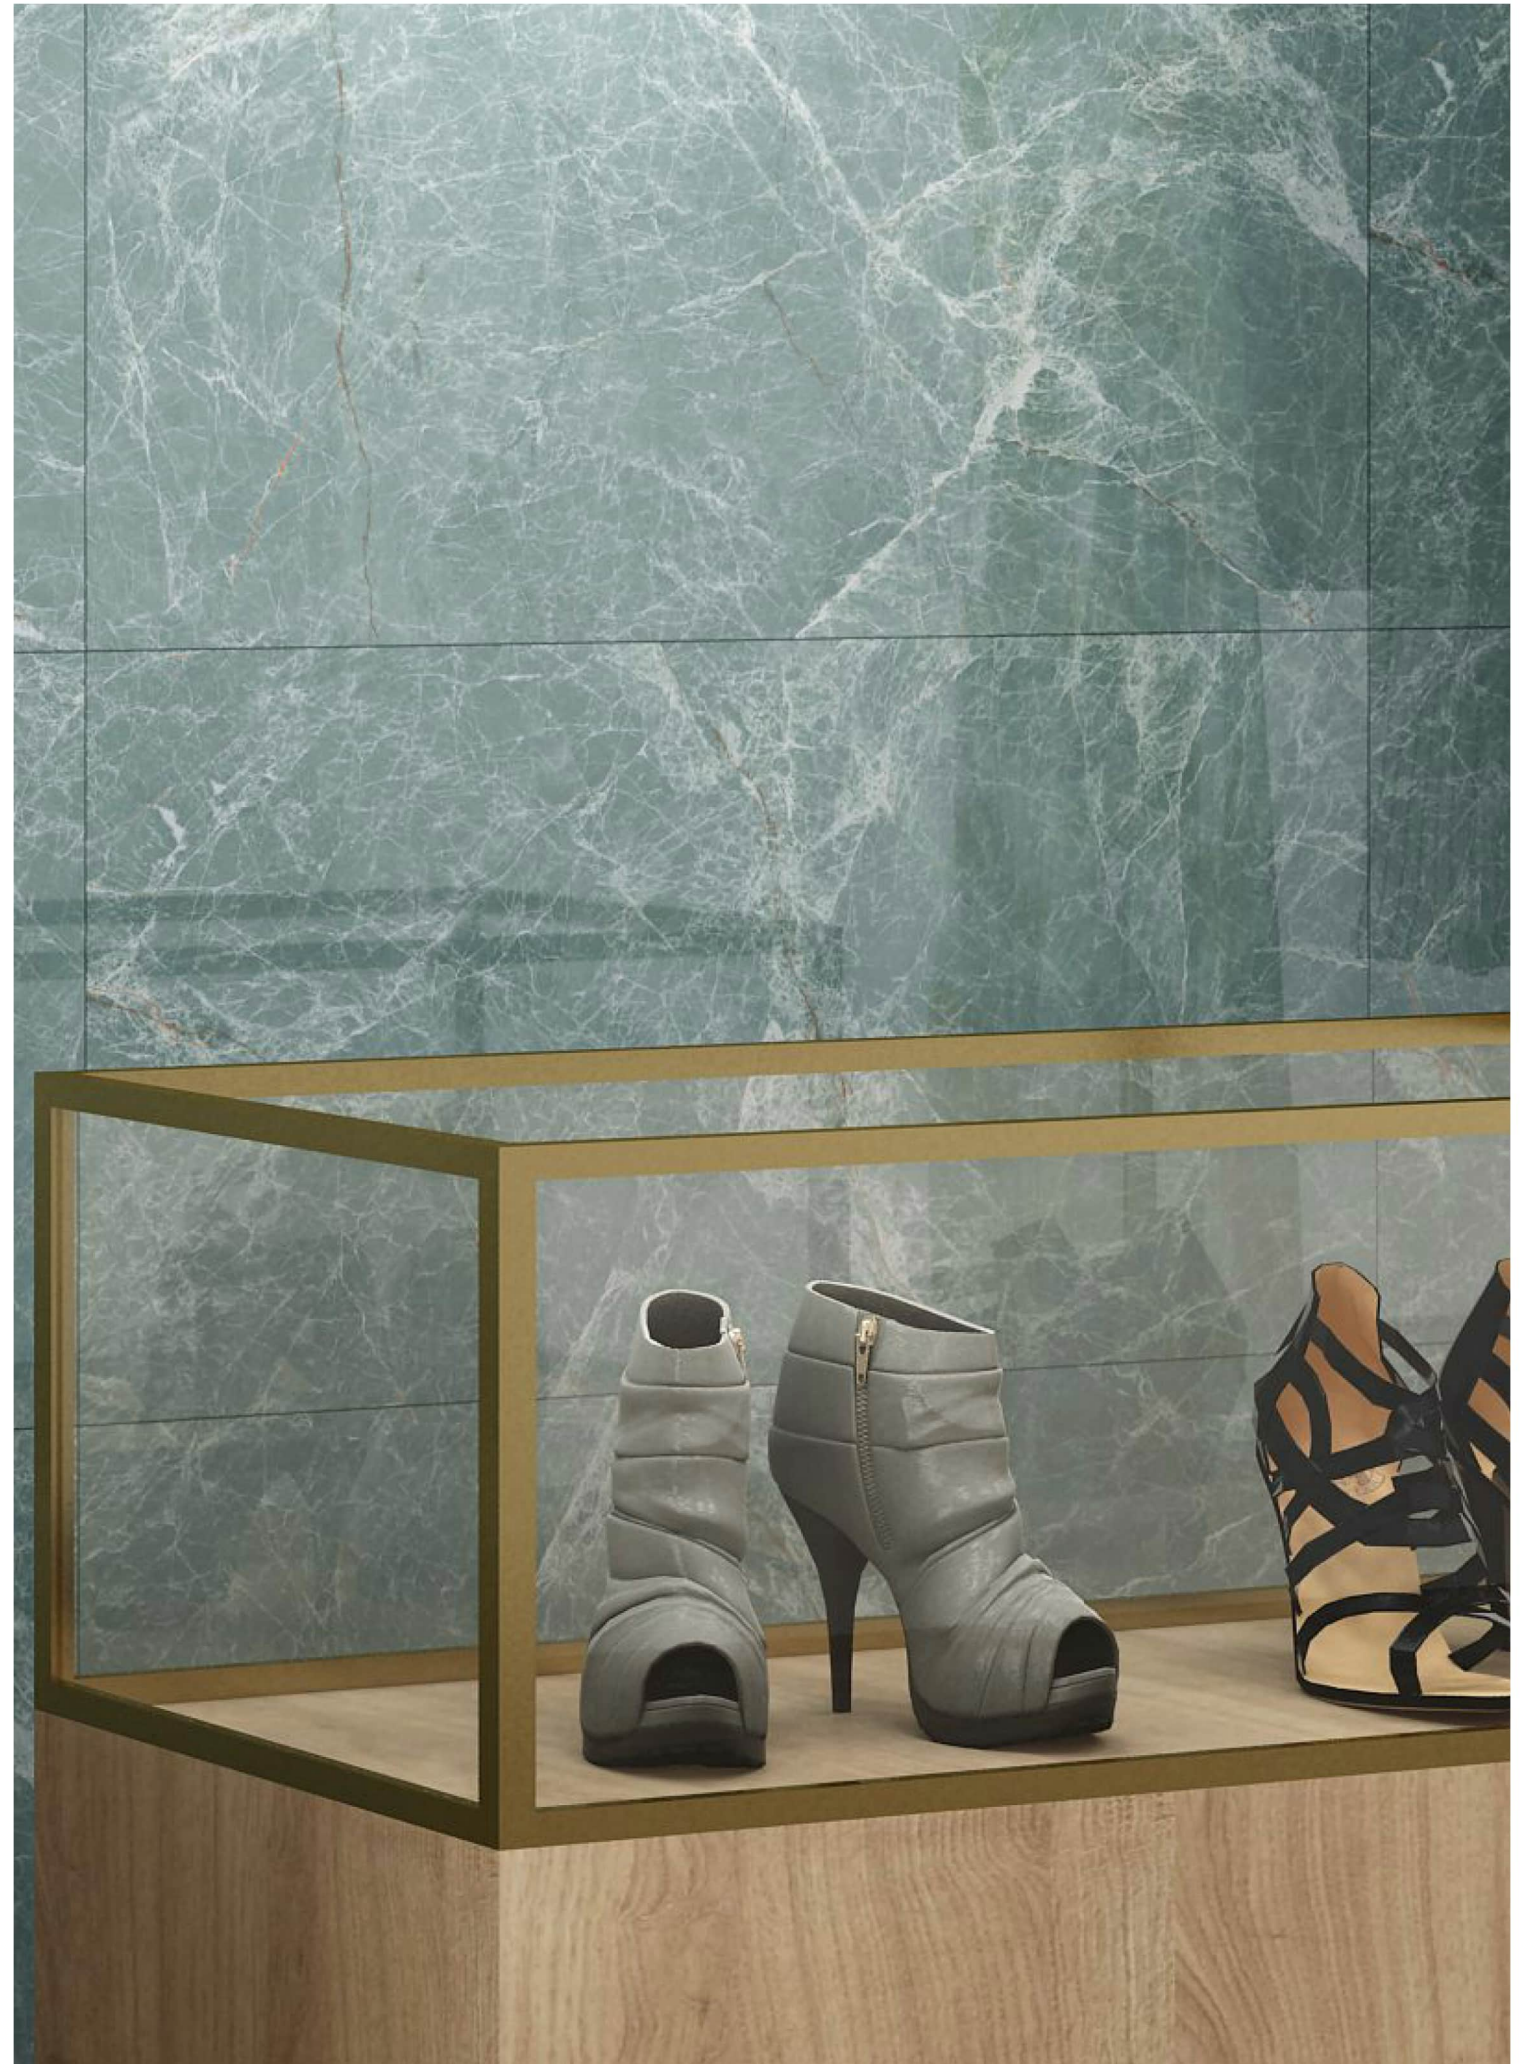

INFORMATION

AVAILABLE SIZE :
600x1200mm
(2'x4')

FINISH :
Polished Surface