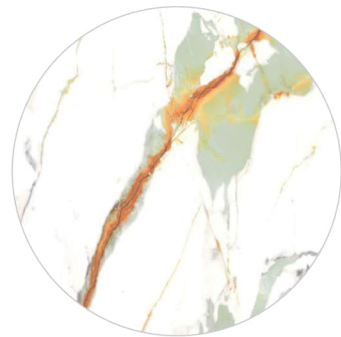

PRODUCT RANGE

CLOUDY ONYX GREEN

R-4

INFORMATION

AVAILABLE SIZE :
600x1200mm
(2'x4')

FINISH :
Polished Surface

CLOUDY ONYX PINK

R-4