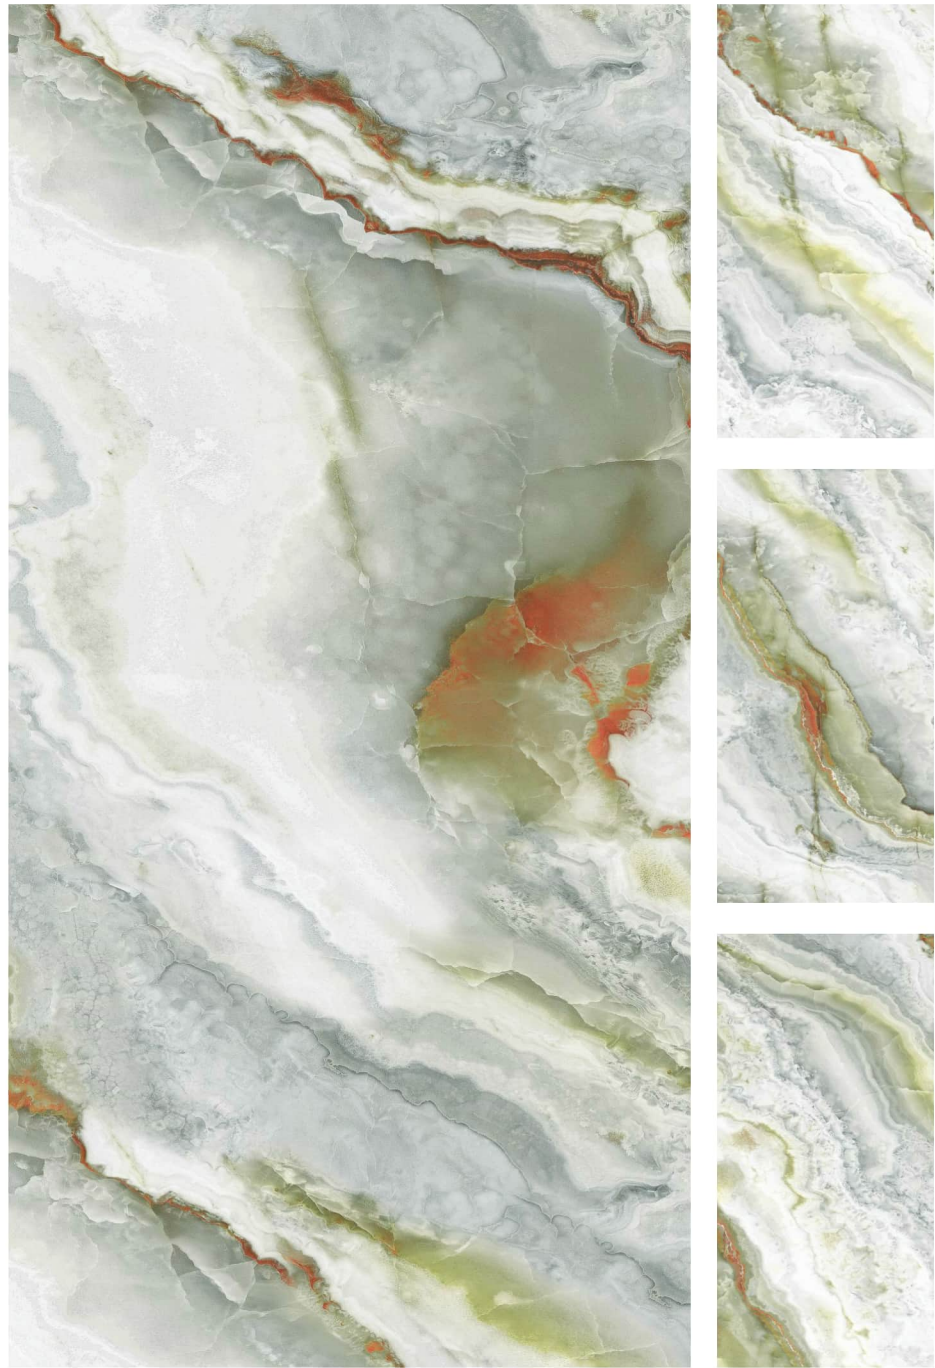

HOLLOW MINT

R-4

INFORMATION

AVAILABLE SIZE :
600x1200mm
(2'x4')

FINISH :
Polished Surface