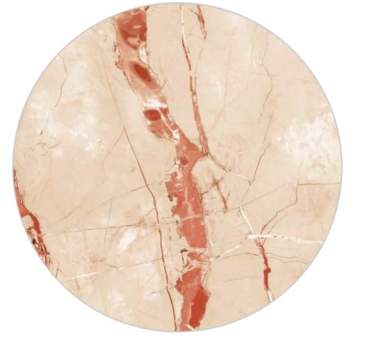

PRODUCT RANGE

CLOUDY ONYX GREEN

R-4

INFORMATION

AVAILABLE SIZE :
600x1200mm
(2'x4')

FINISH :
Polished Surface

CLOUDY ONYX PINK

R-4