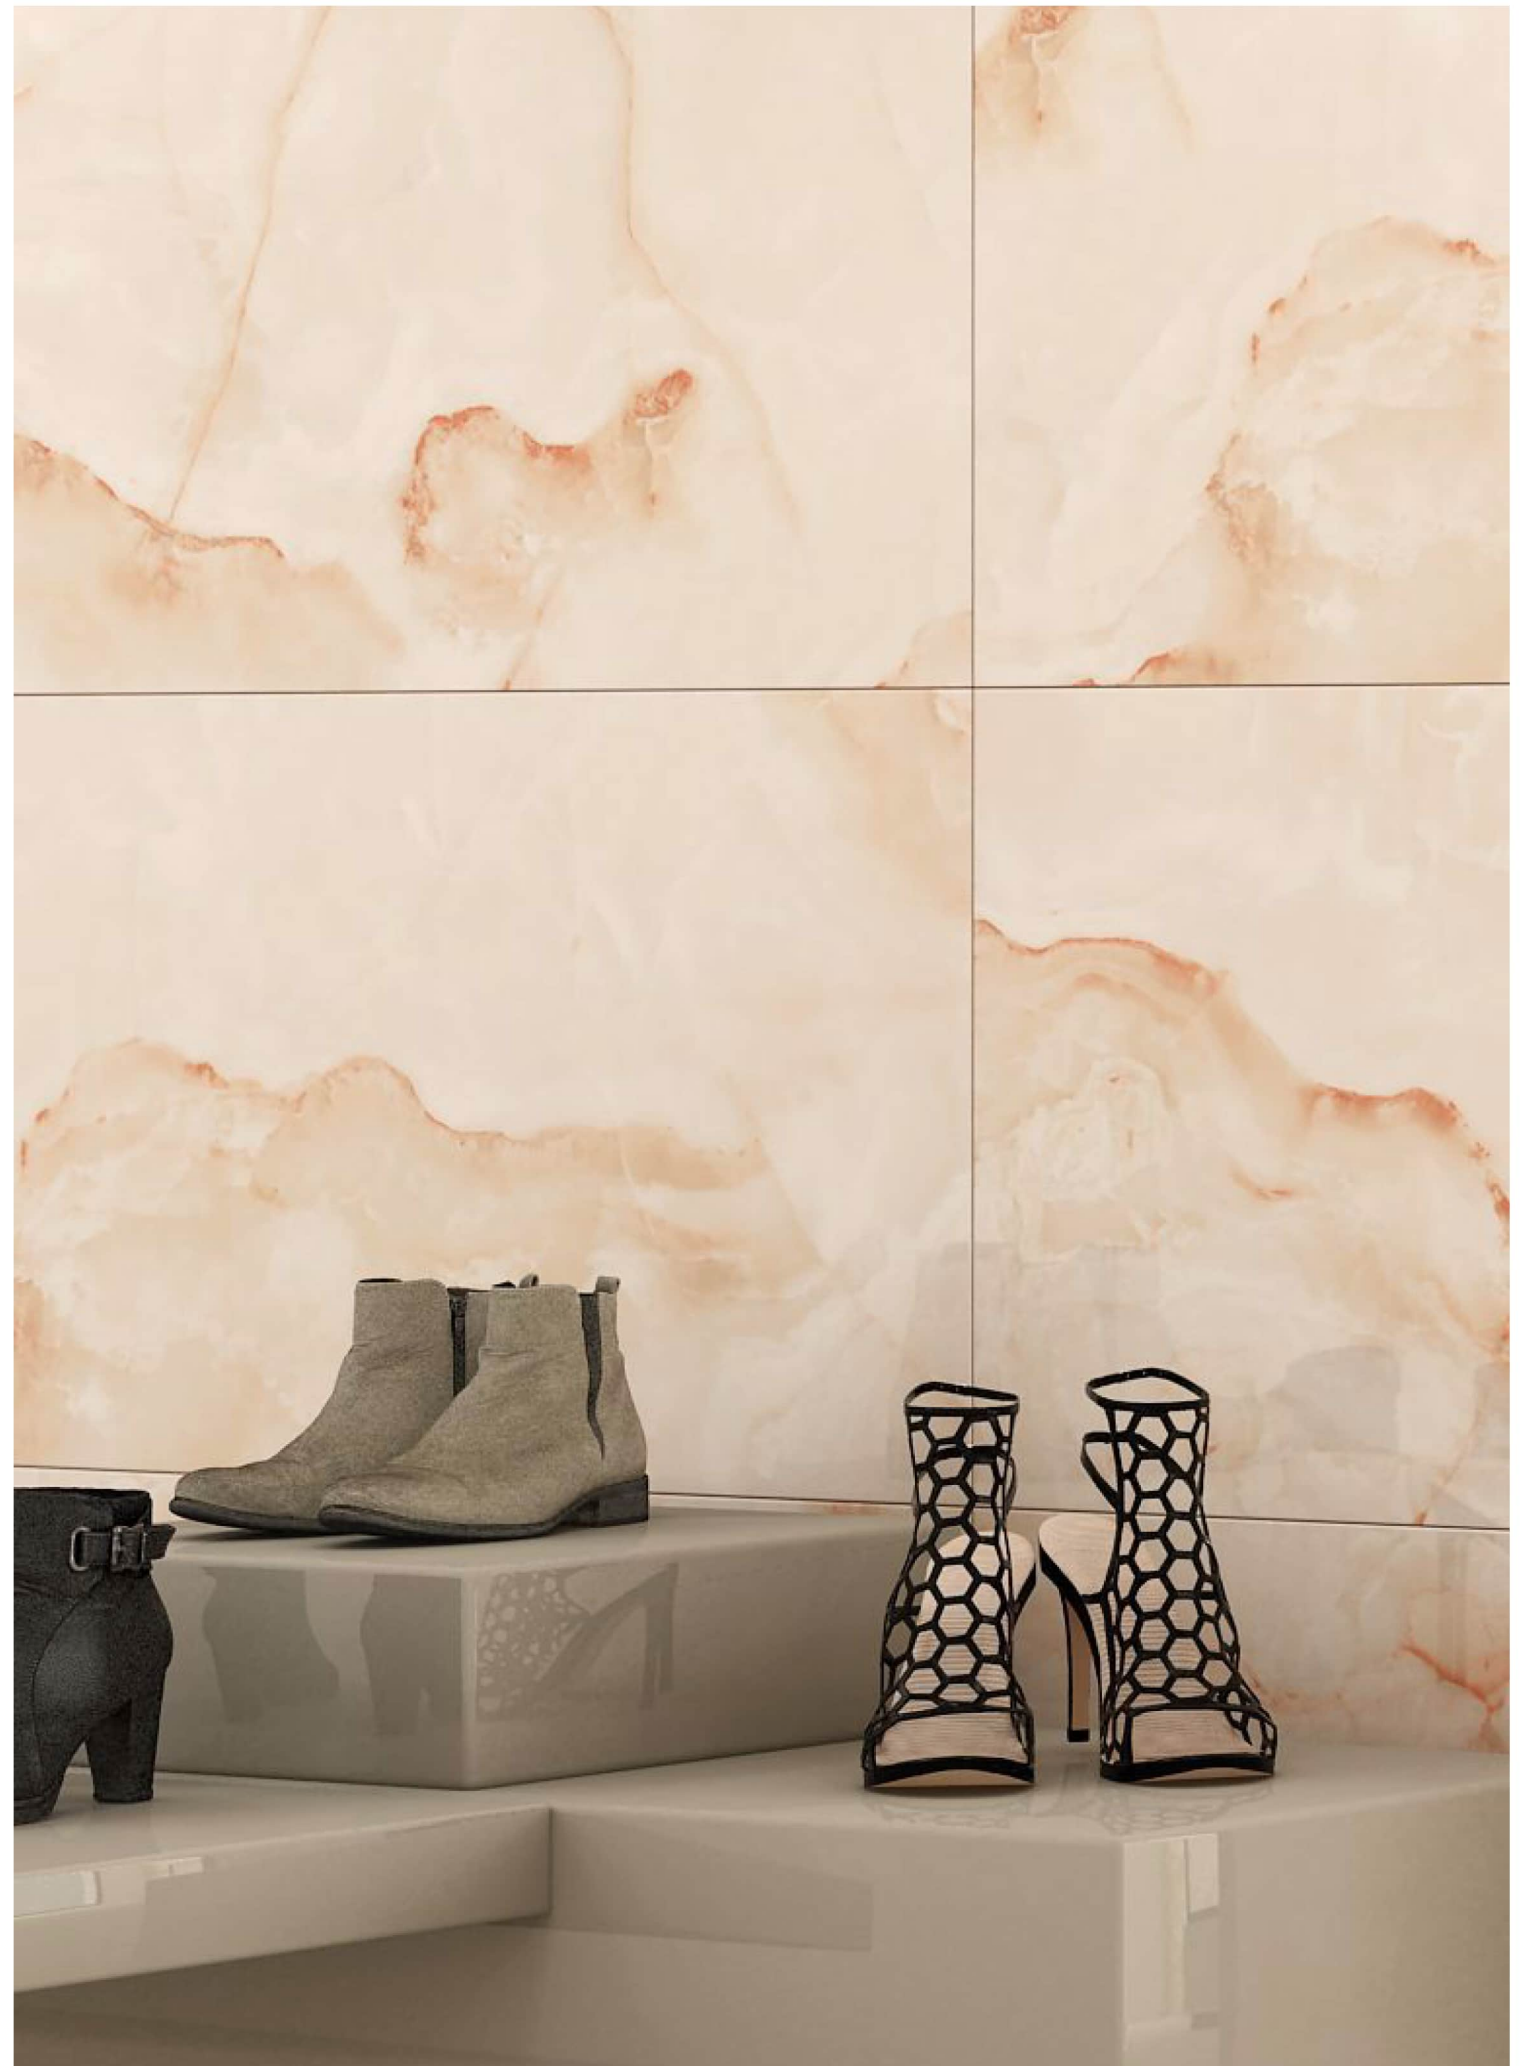

R-4

INFORMATION

AVAILABLE SIZE :
600x1200mm
(2'x4')

FINISH :
Polished Surface