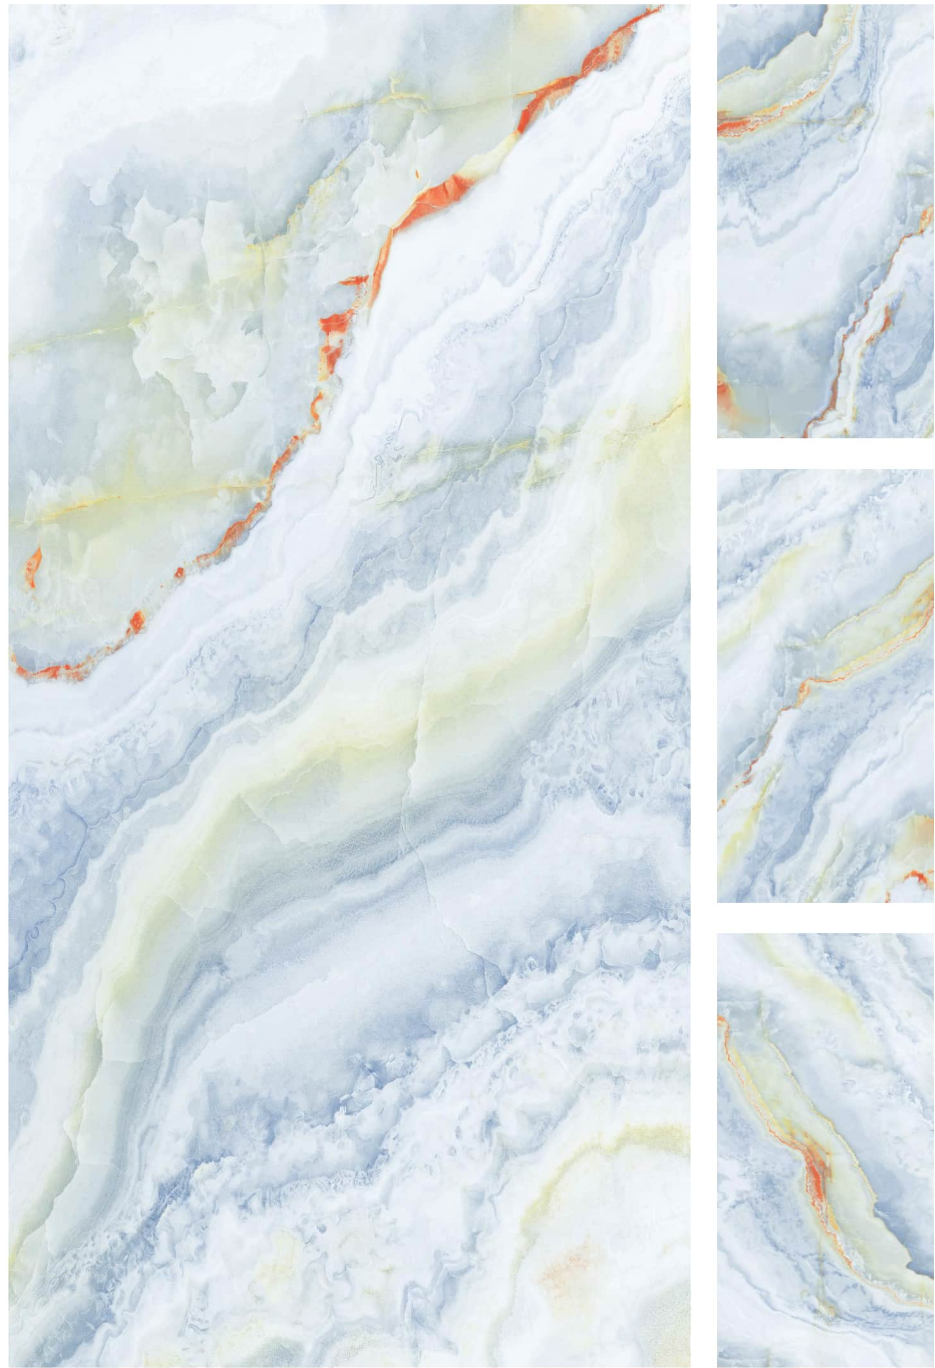

SANTIGO LIGHT

R-5