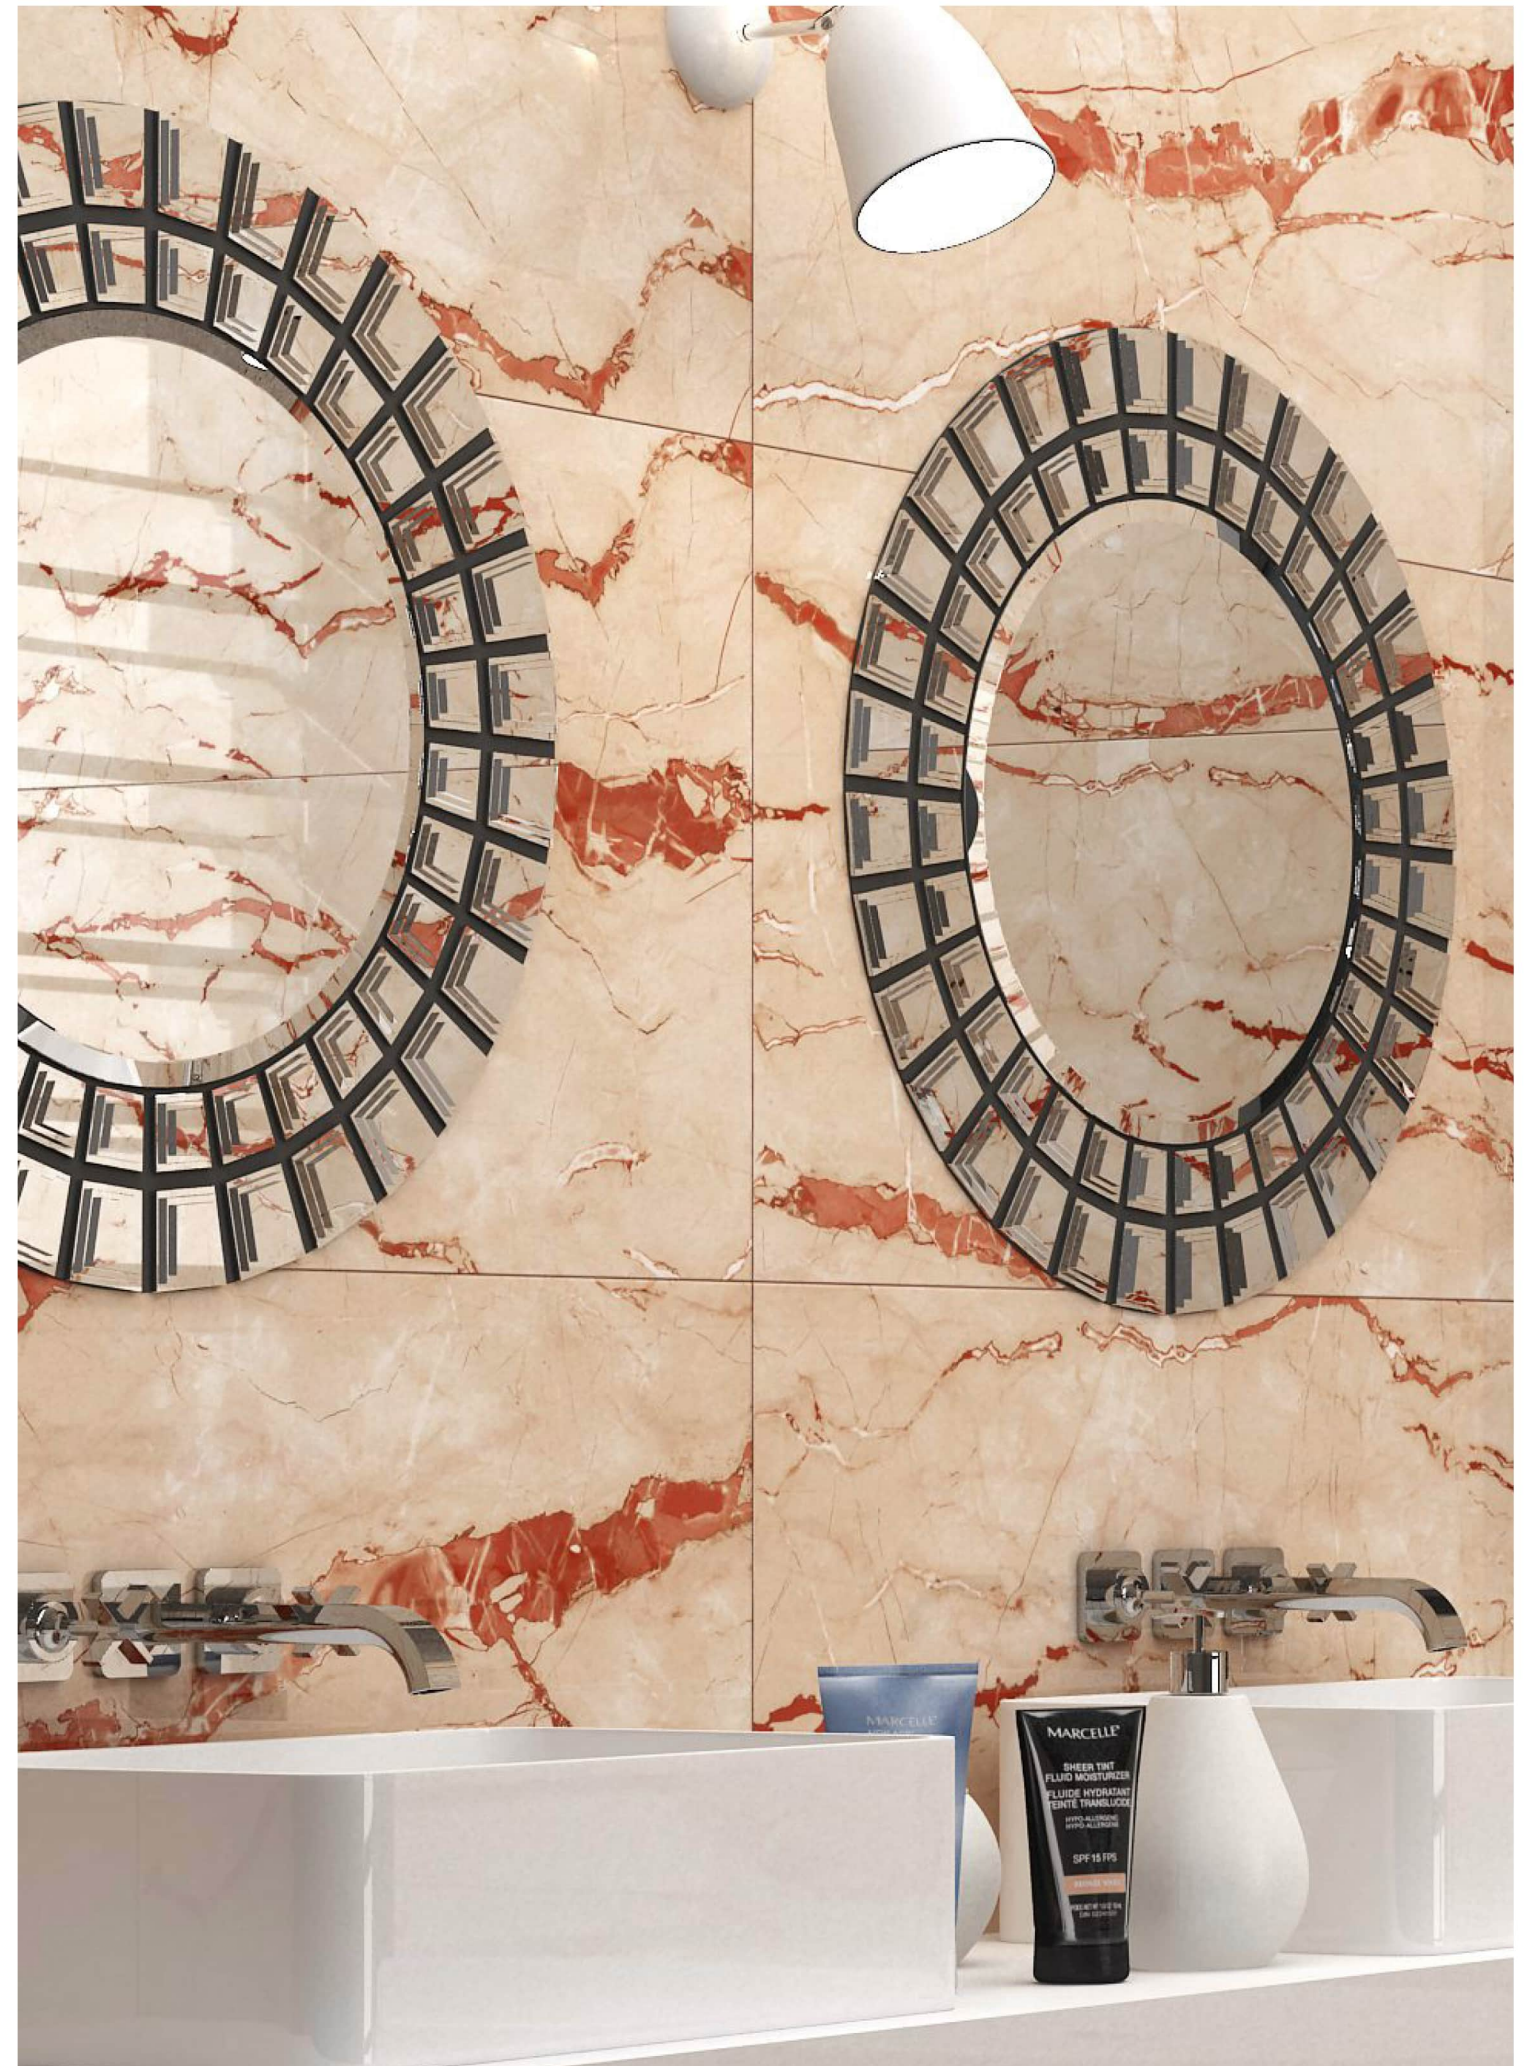

INFORMATION

AVAILABLE SIZE :
600x1200mm
(2'x4')

FINISH :
Polished Surface

ZENITH BROWN

R-4

INFORMATION

AVAILABLE SIZE :
600x1200mm
(2'x4')

FINISH :
Polished Surface