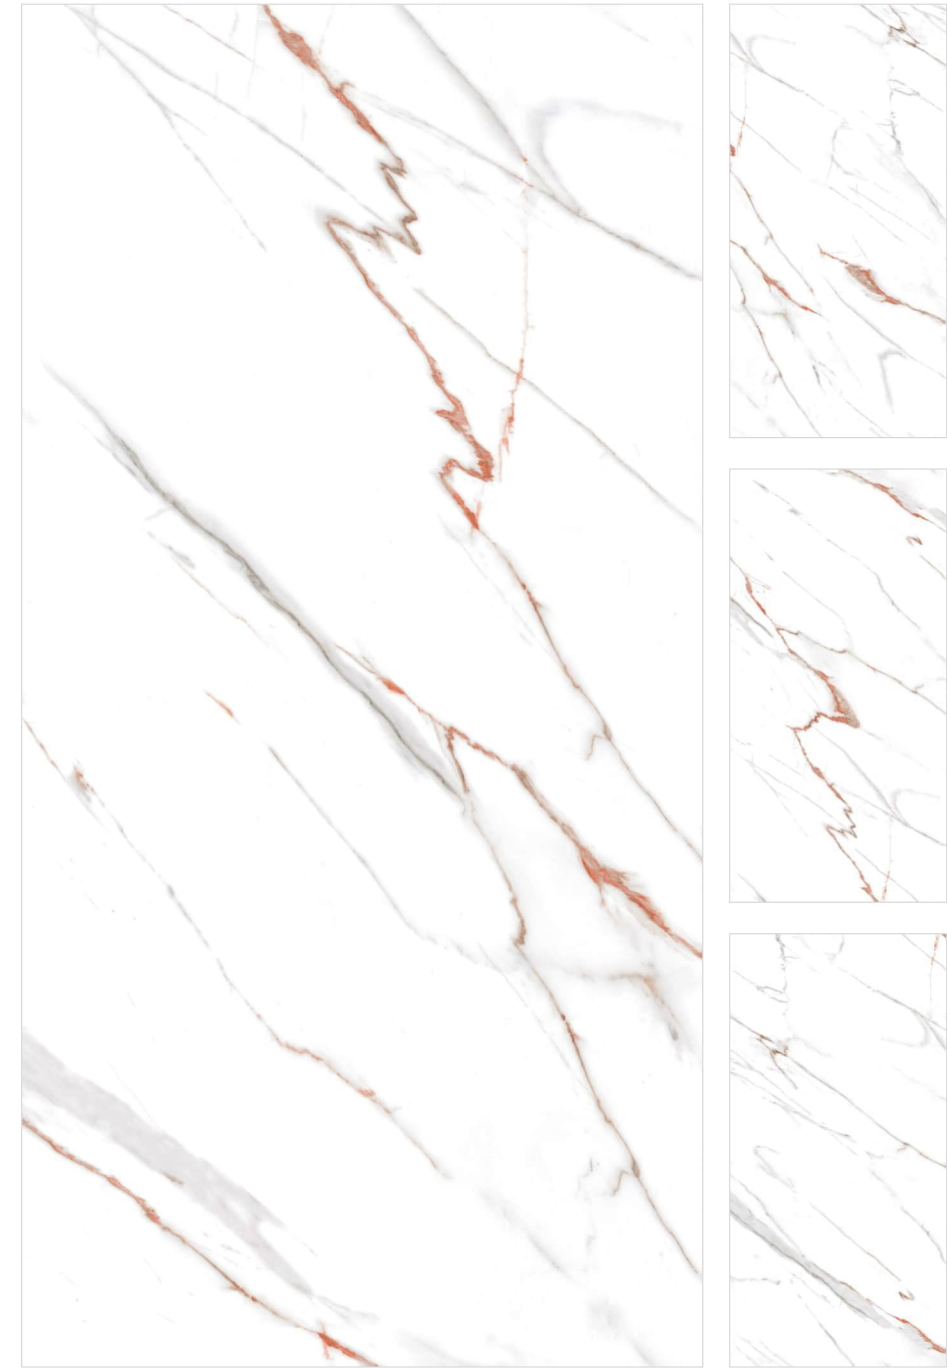

AVAILABLE SIZE :
600x1200mm
(2'x4')

FINISH :
Polished Surface

ITALIAN AGERA

R-4

INFORMATION

AVAILABLE SIZE :
600x1200mm
(2'x4')

FINISH :
Polished Surface

JUPITAR LIME