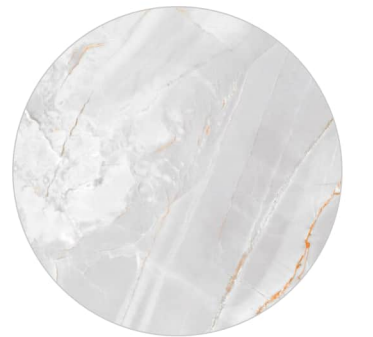

PRODUCT RANGE

CLOUDY ONYX GREEN

R-4

INFORMATION

AVAILABLE SIZE :
600x1200mm
(2'x4')

FINISH :
Polished Surface

CLOUDY ONYX PINK

R-4