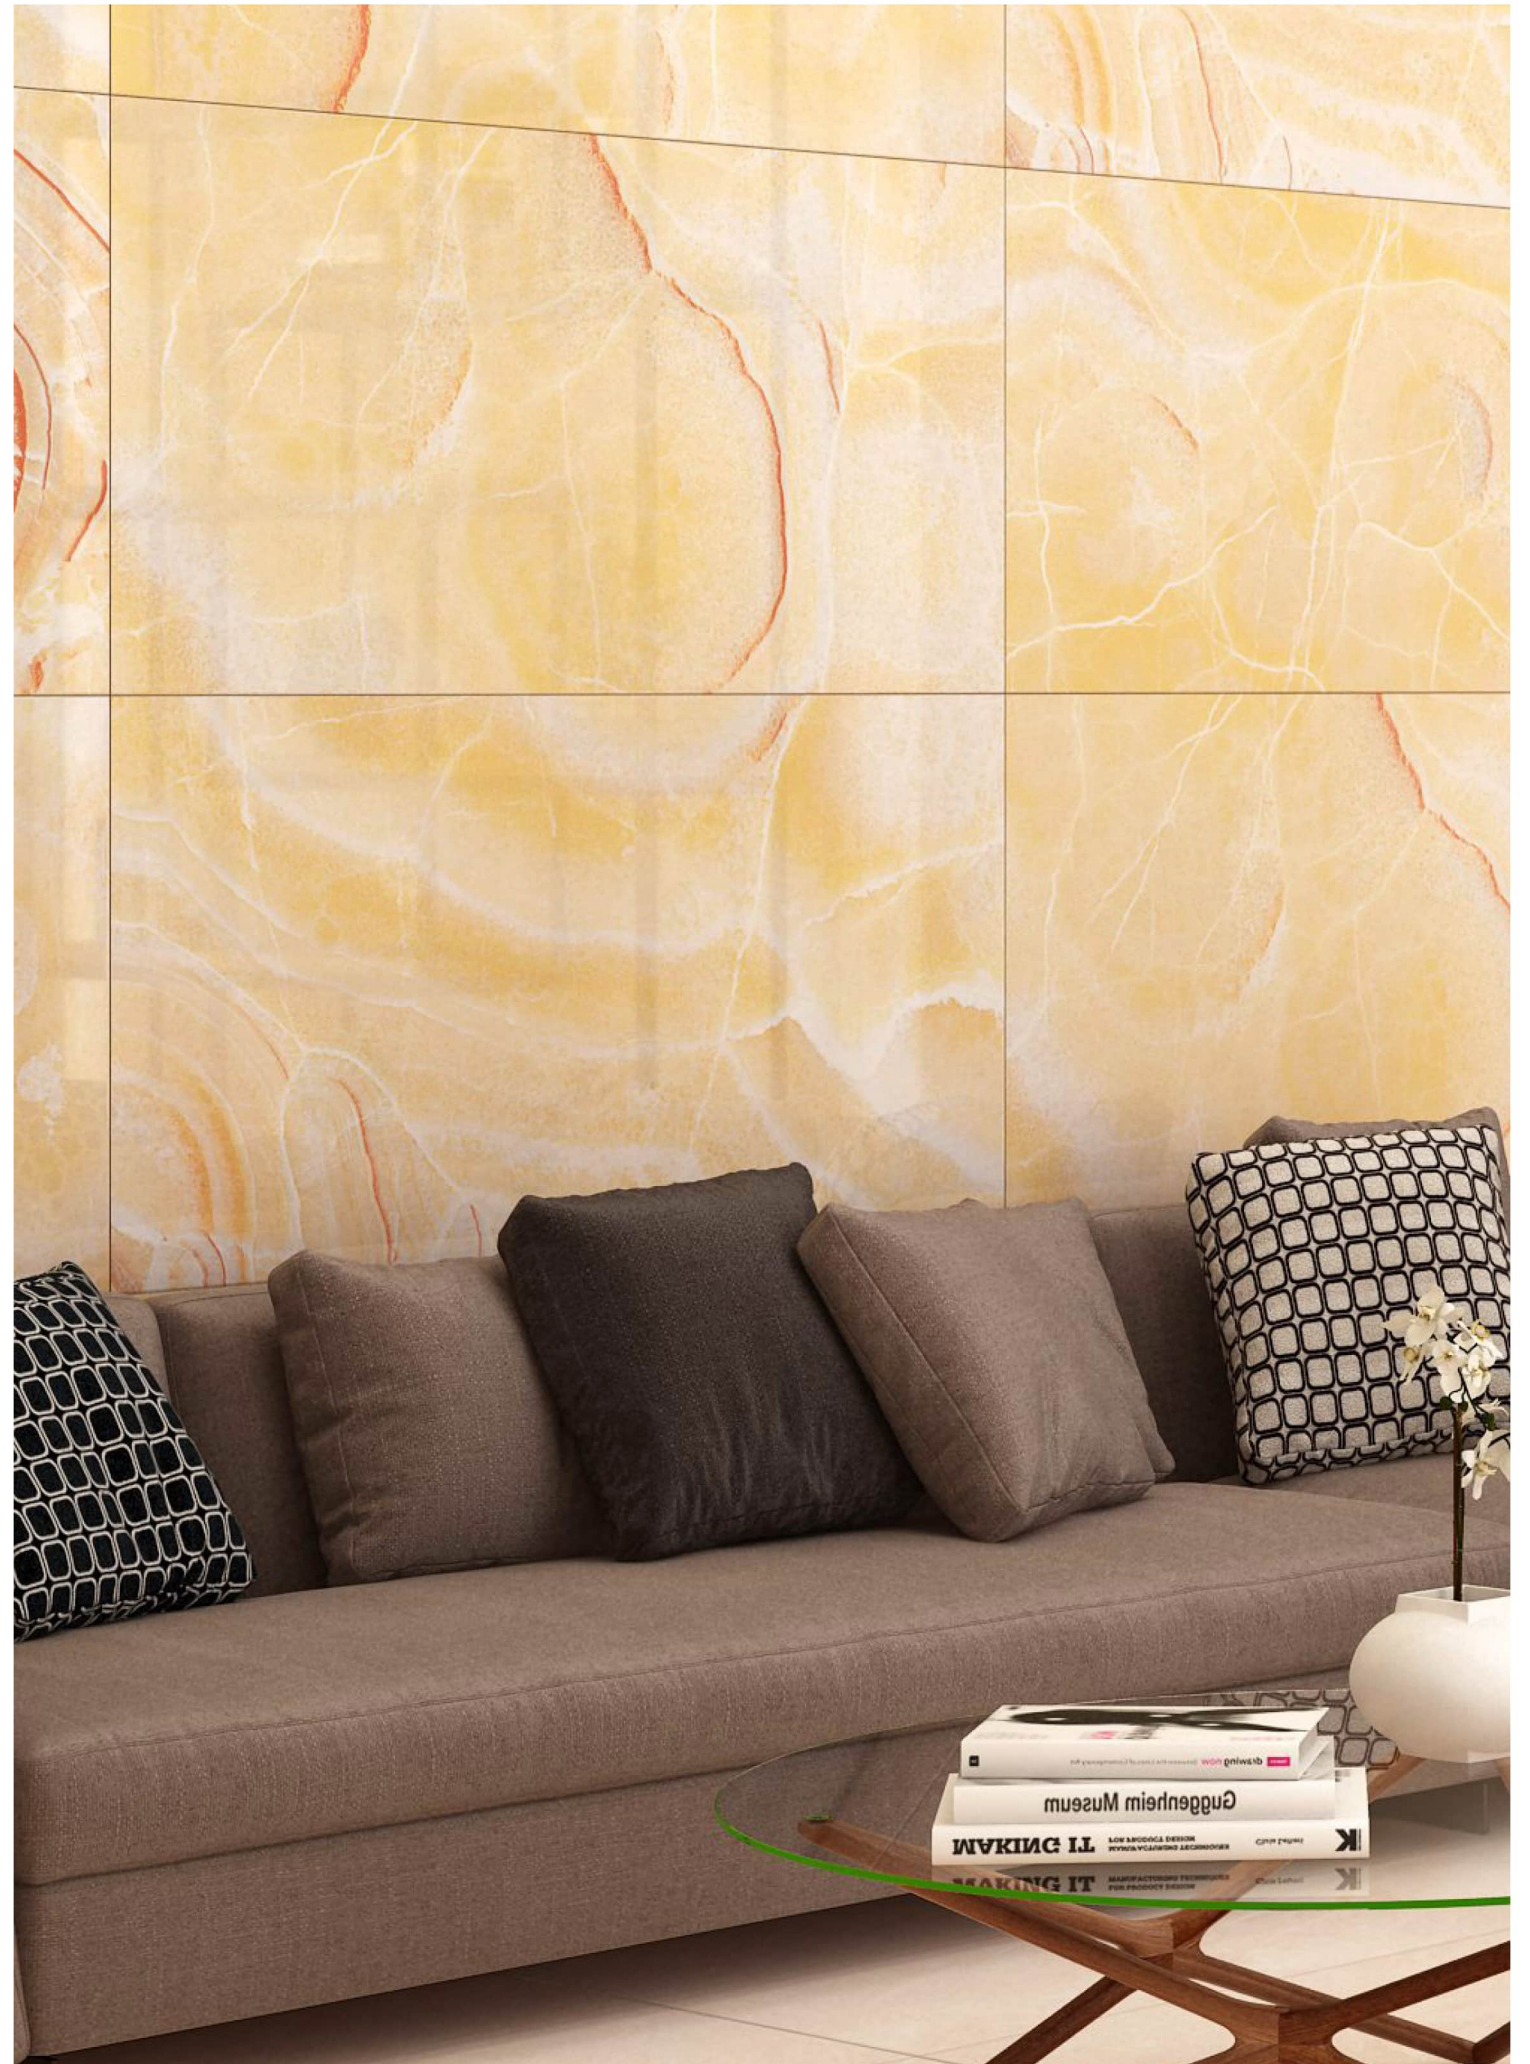

R-6

INFORMATION

AVAILABLE SIZE :
600x1200mm
(2'x4')

FINISH :
Polished Surface