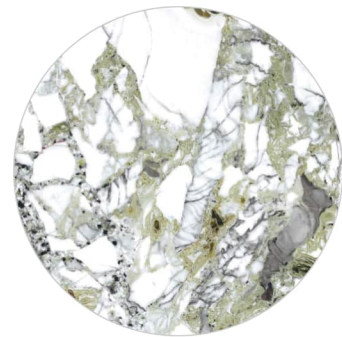

PRODUCT RANGE

CLOUDY ONYX GREEN

R-4

INFORMATION

AVAILABLE SIZE :
600x1200mm
(2'x4')

FINISH :
Polished Surface

CLOUDY ONYX PINK

R-4