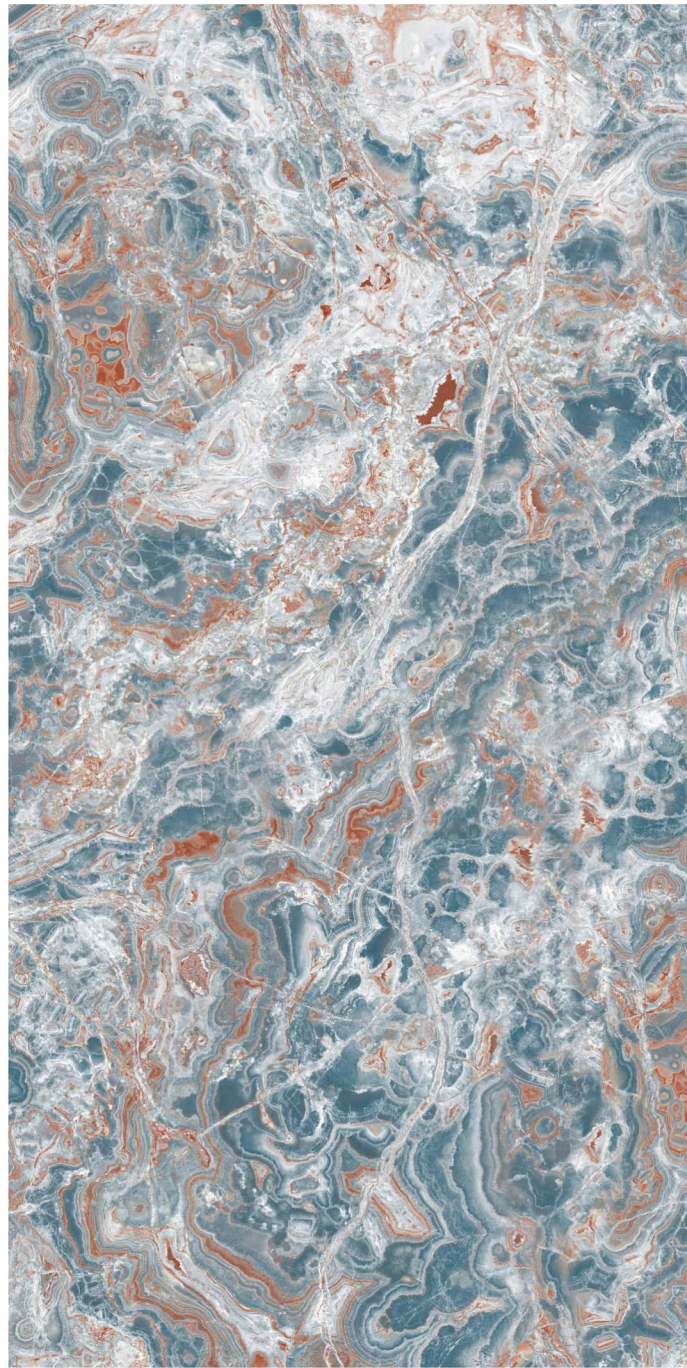

ZARONI ONYX AQUA

R-4

INFORMATION

AVAILABLE SIZE :
600x1200mm
(2'x4')

FINISH :
Polished Surface