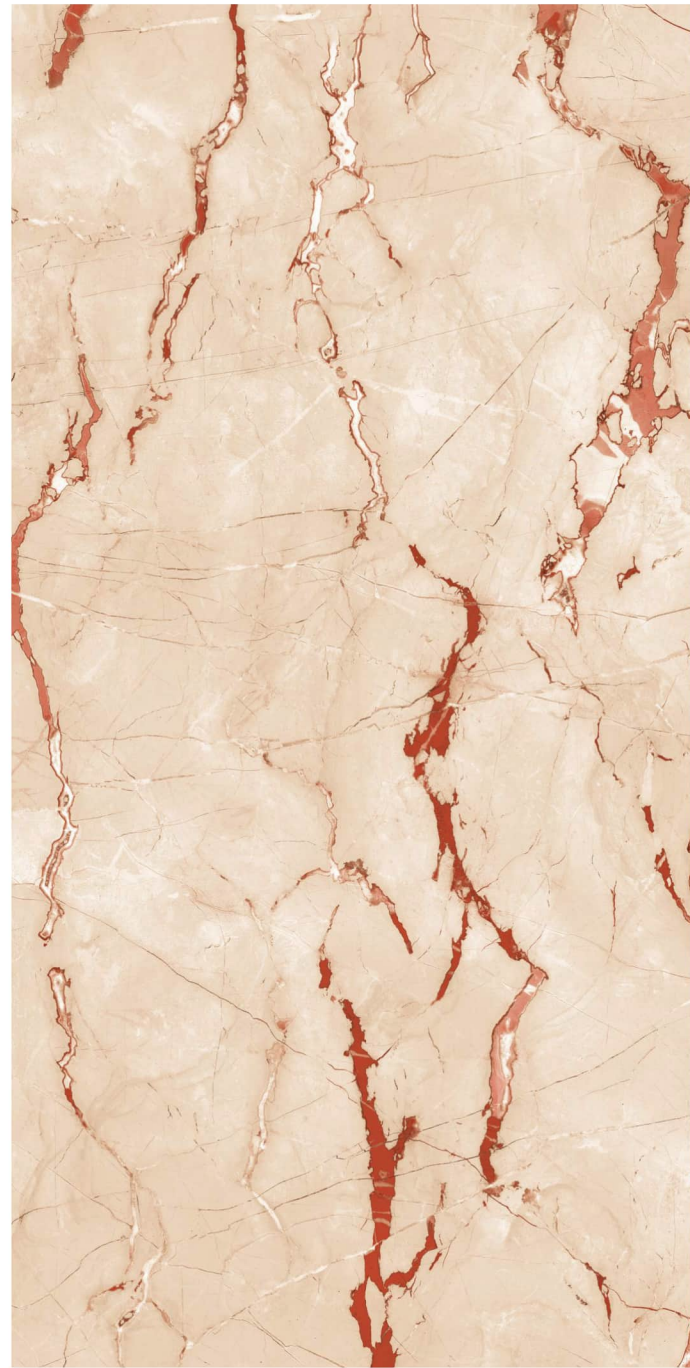

ZENITH BROWN

INFORMATION

AVAILABLE SIZE :
600x1200mm
(2'x4')

FINISH :
Polished Surface