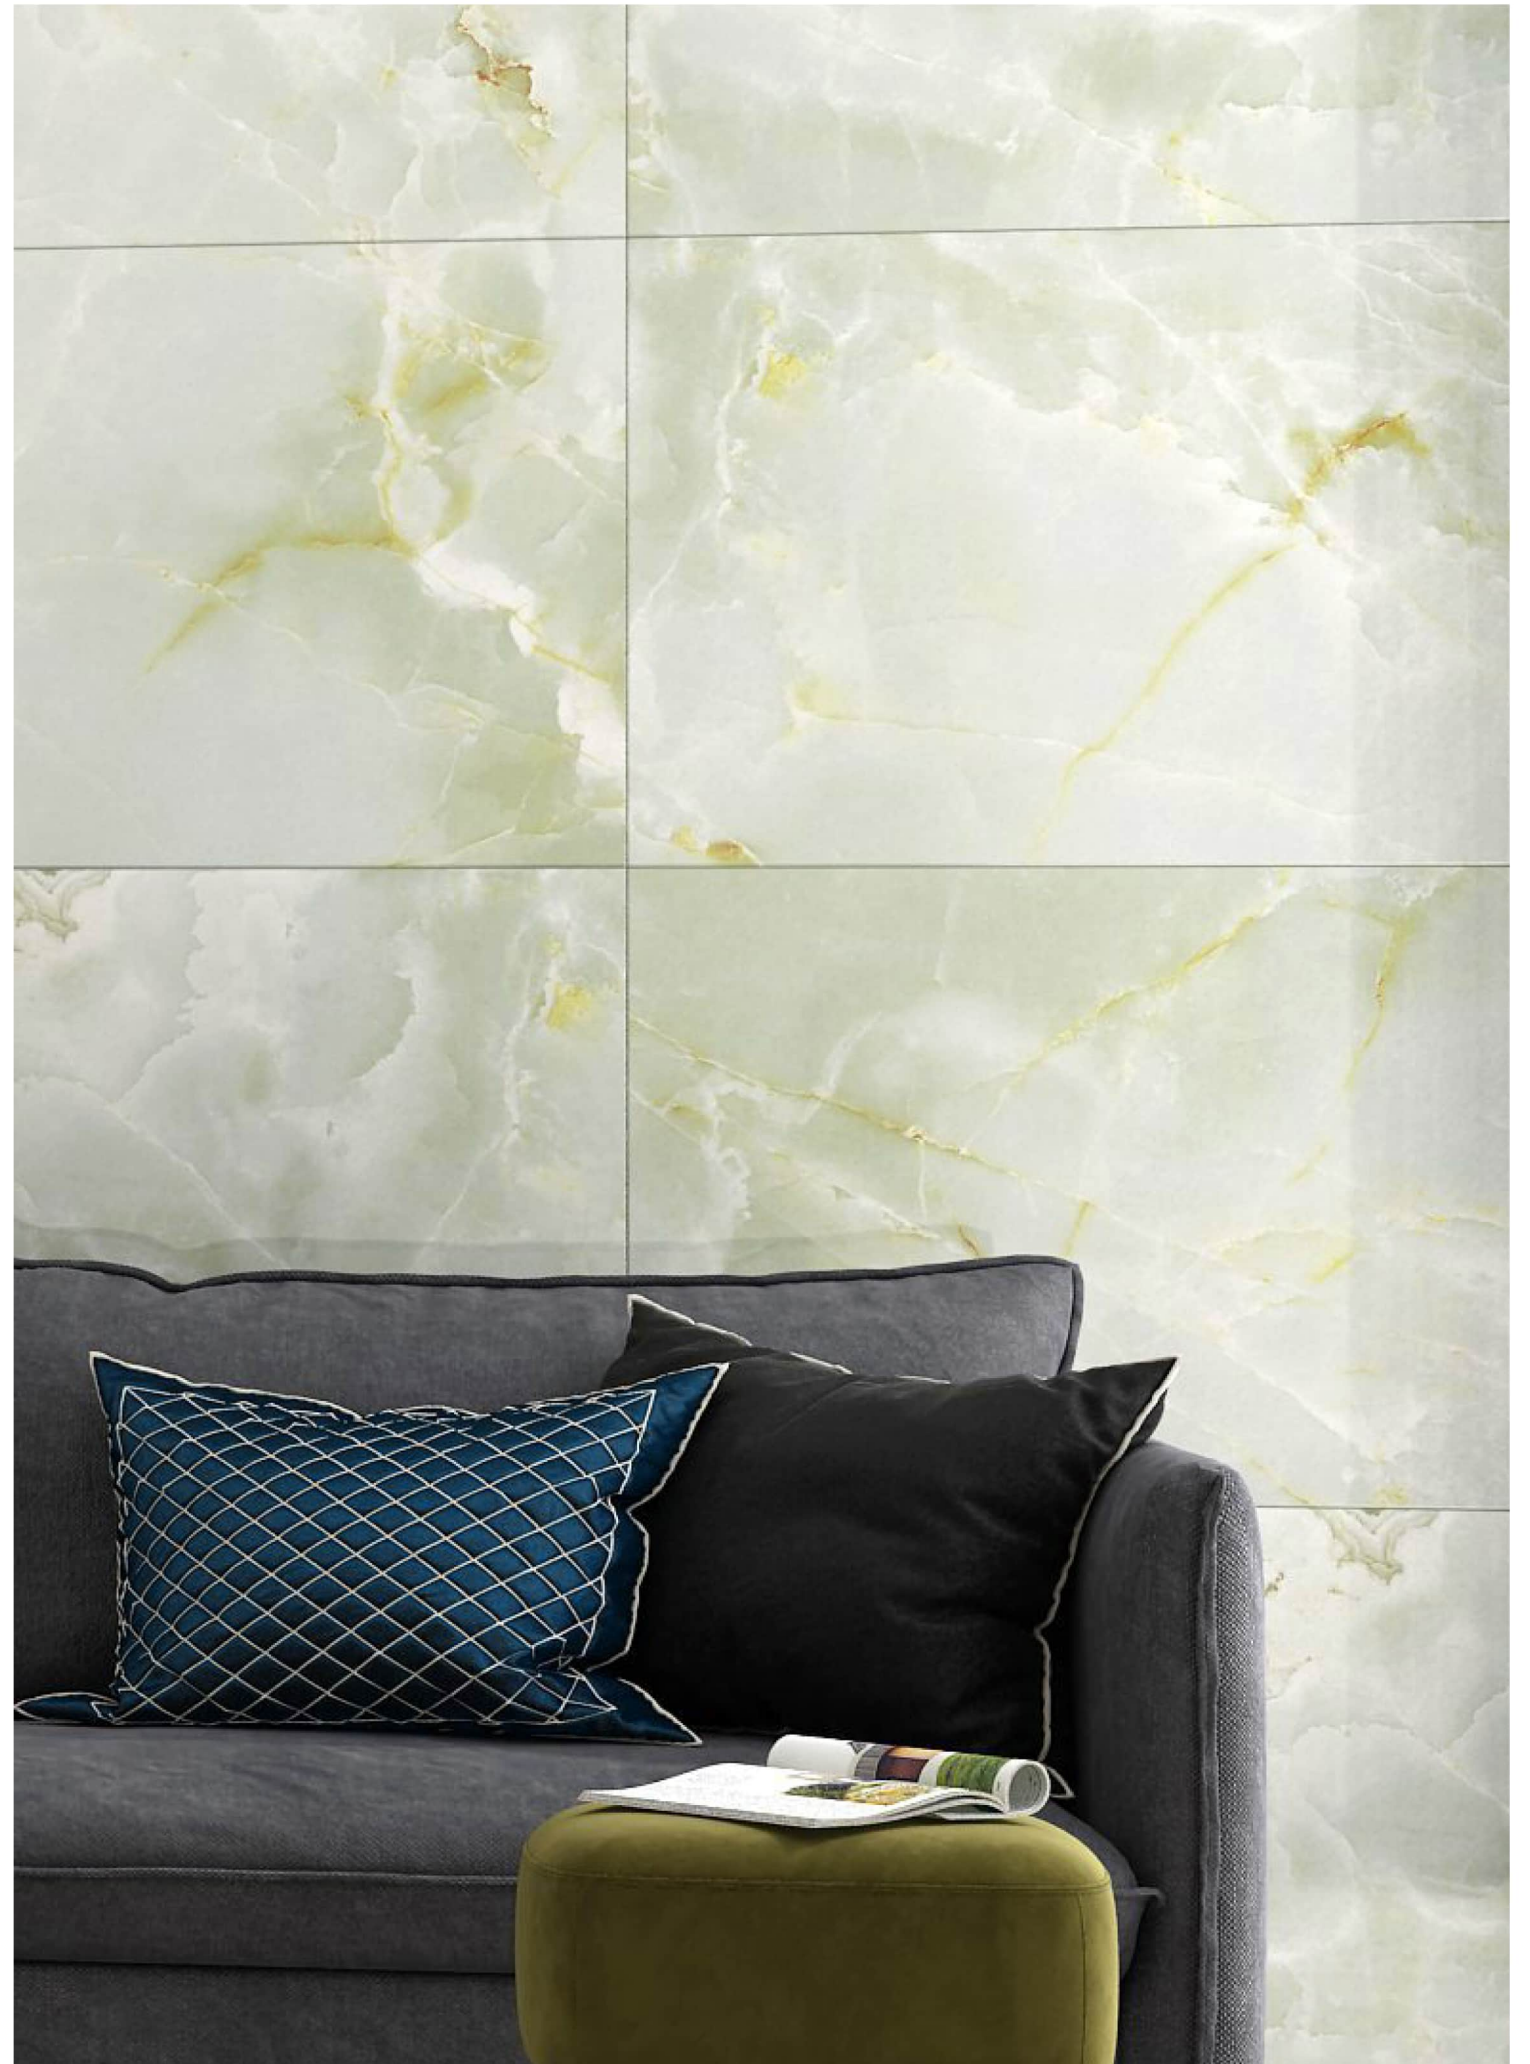

R-4

INFORMATION

AVAILABLE SIZE :
600x1200mm
(2'x4')

FINISH :
Polished Surface