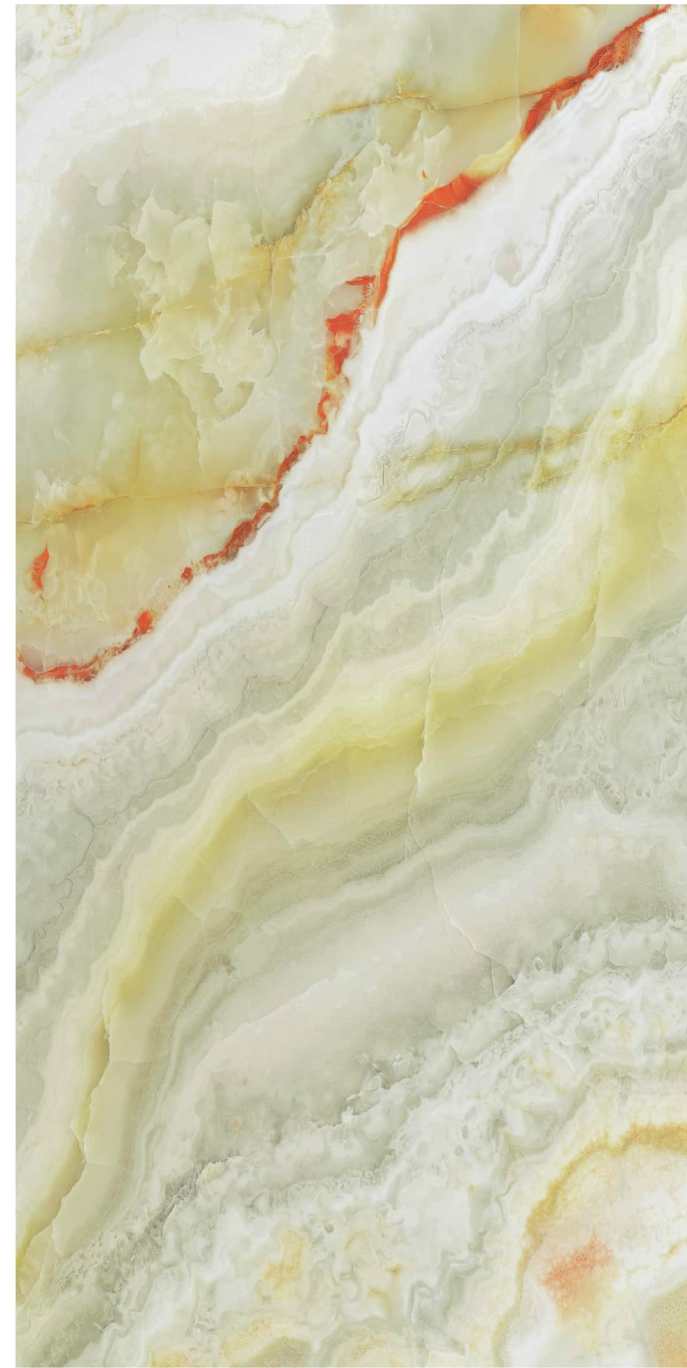

SANTIGO PURPLE

R-5

INFORMATION

AVAILABLE SIZE :
600x1200mm
(2'x4')

FINISH :
Polished Surface