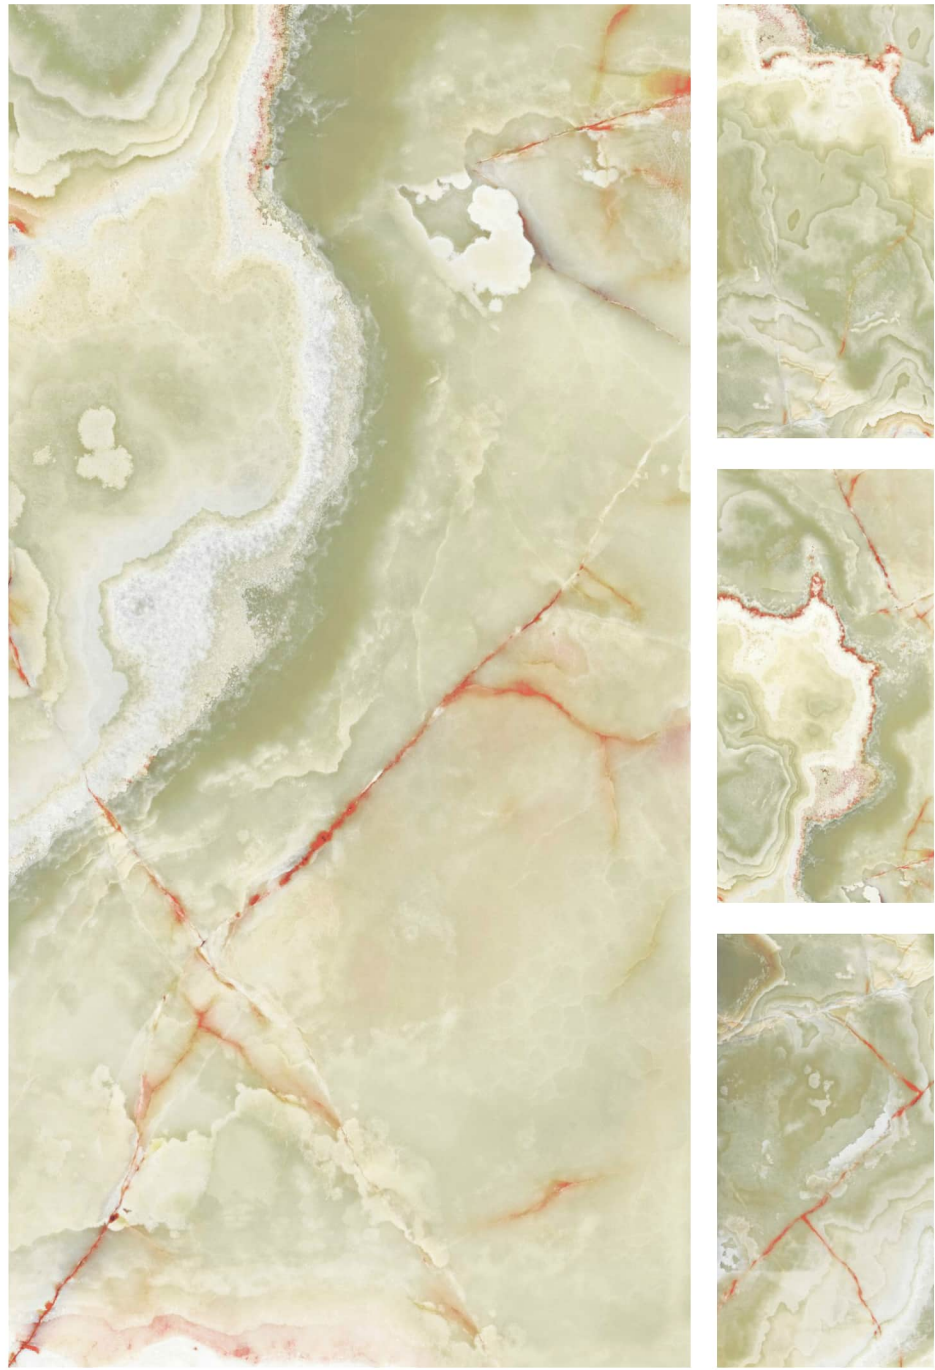

AVAILABLE SIZE :
600x1200mm
(2'x4')

FINISH :
Polished Surface

ITALIAN AGERA

R-4

INFORMATION

AVAILABLE SIZE :
600x1200mm
(2'x4')

FINISH :
Polished Surface

JUPITAR LIME