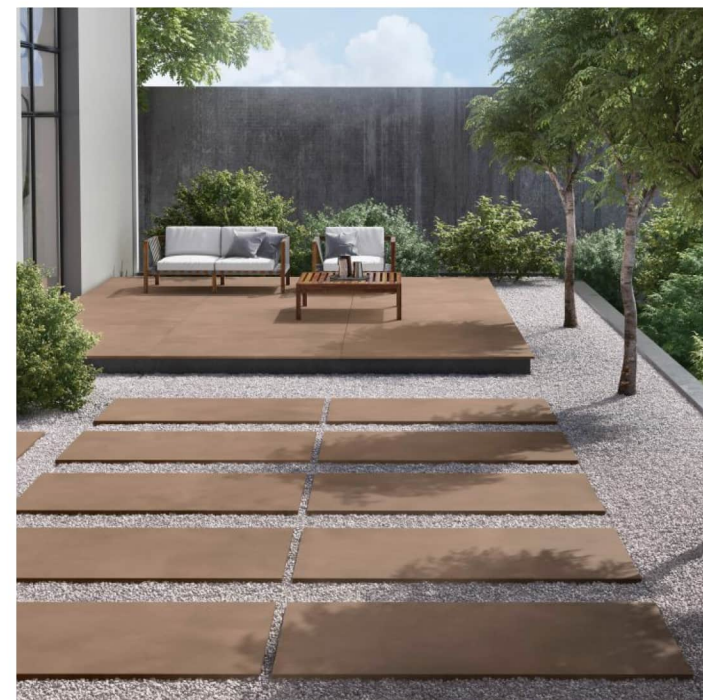

USAGES
POSSIBILITIES

PRODUCT
RANGE

BRICH FOREST

60x120cm / Matt Surface

BIRCH TANGERINE

60x120cm / Matt Surface

BIRCH APRICOT

60x120cm / Matt Surface

BIRCH DENIM

60x120cm / Matt Surface

BIRCH GRAPE

60x120cm / Matt Surface

BIRCH GREEN

60x120cm / Matt Surface

BIRCH PINK
60x120cm / Matt Surface

BIRCH SEAFOOM

60x120cm / Matt Surface

BIRCH SUNSHINE

60x120cm / Matt Surface

BIRCH BEIGE

60x120cm / Matt Surface

BIRCH CARAMEL
60x120cm / Matt Surface

BIRCH CHARCOAL
60x120cm / Matt Surface

BIRCH COAL