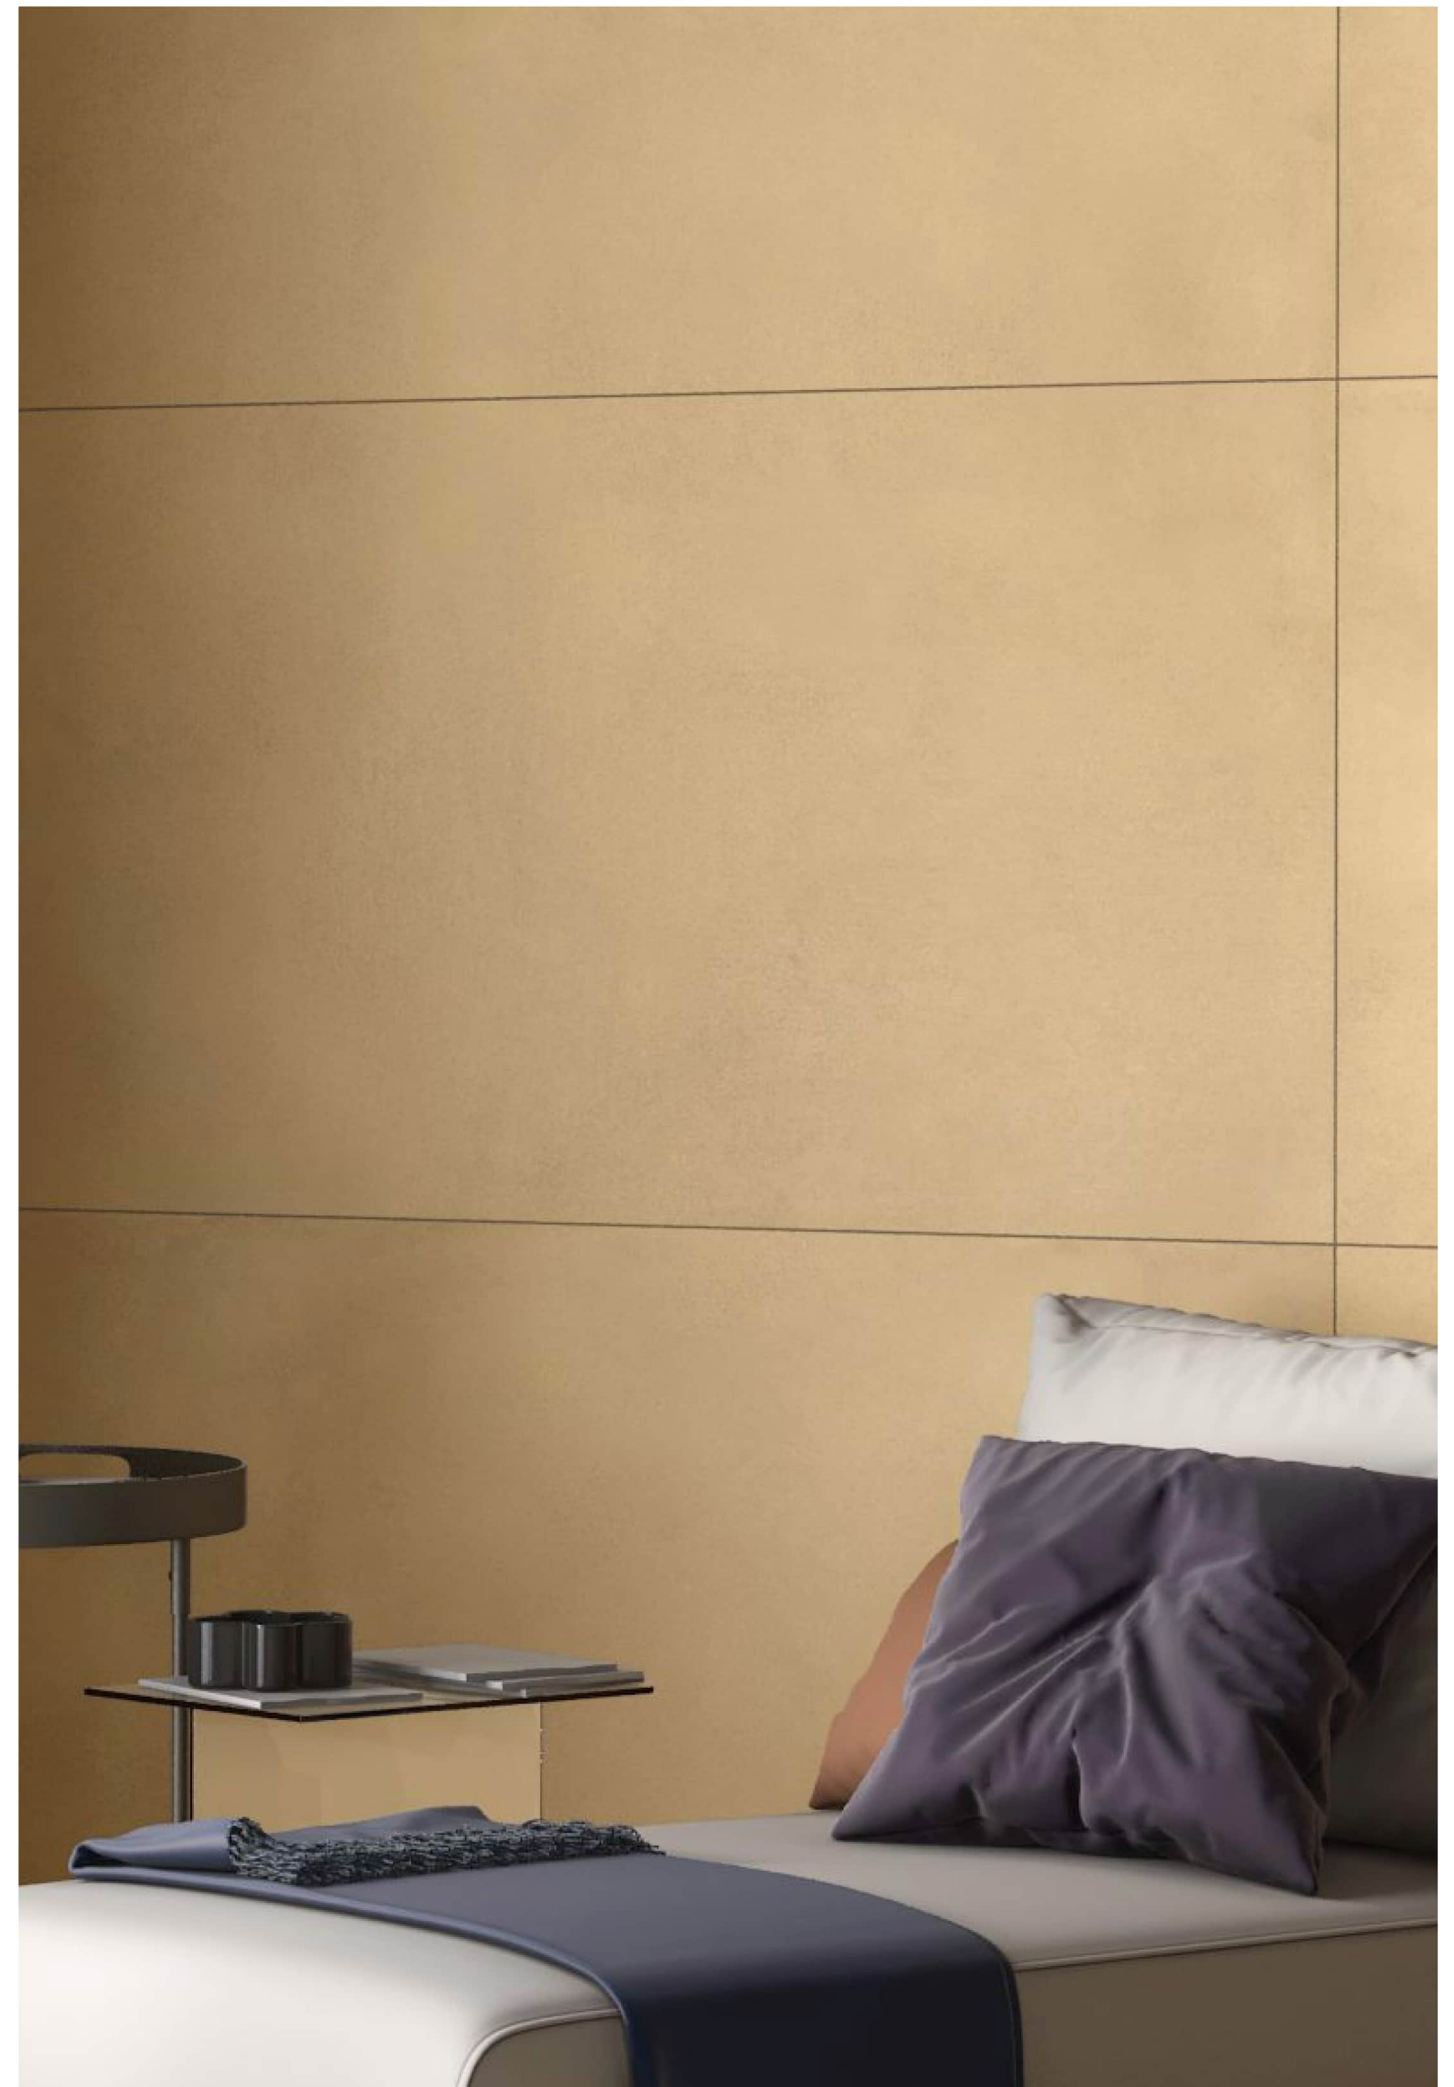

BIRCH DENIM

60x120cm / Matt Surface

BIRCH GRAPE

60x120cm / Matt Surface

BIRCH GREEN

60x120cm / Matt Surface

BIRCH PINK
60x120cm / Matt Surface

BIRCH SEAFOOM

60x120cm / Matt Surface

BIRCH SUNSHINE

60x120cm / Matt Surface

BIRCH BEIGE

60x120cm / Matt Surface

BIRCH CARAMEL
60x120cm / Matt Surface

BIRCH CHARCOAL
60x120cm / Matt Surface

BIRCH COAL

60x120cm / Matt Surface

BIRCH OYESTER
60x120cm / Matt Surface

BIRCH SLATE

60x120cm / Matt Surface

BIRCH SILVER

60x120cm / Matt Surface

BIRCH RUST

60x120cm / Matt Surface