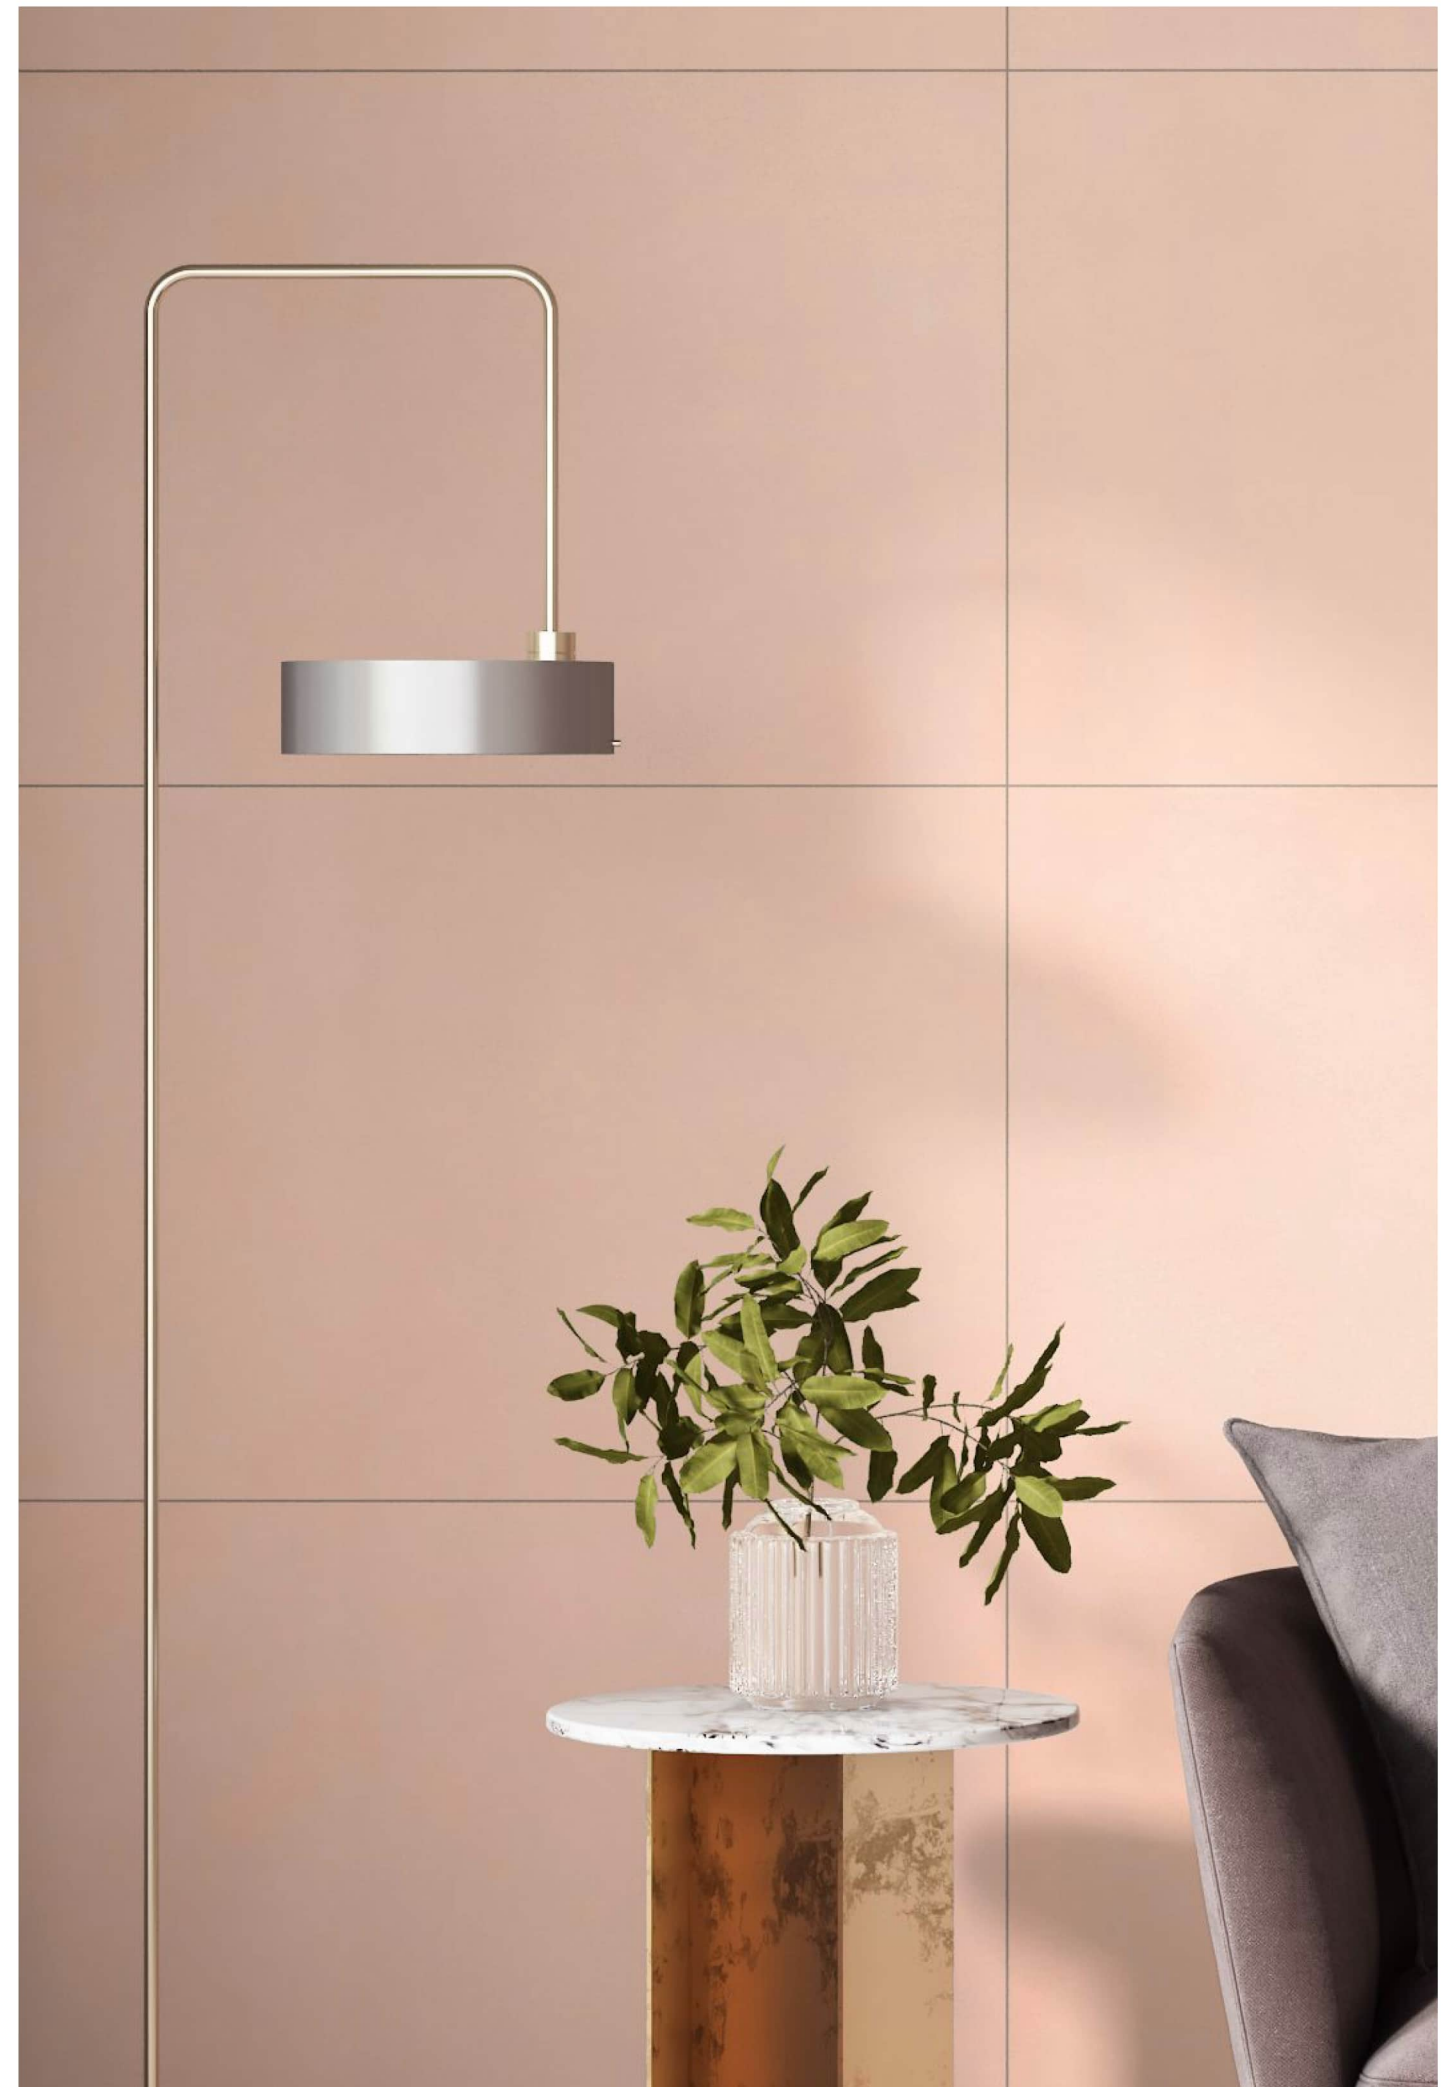

USAGES
POSSIBILITIES

PRODUCT
RANGE

BRICH FOREST

60x120cm / Matt Surface

BIRCH TANGERINE

60x120cm / Matt Surface

BIRCH APRICOT

60x120cm / Matt Surface

BIRCH DENIM

60x120cm / Matt Surface

BIRCH GRAPE

60x120cm / Matt Surface

BIRCH GREEN

60x120cm / Matt Surface

BIRCH PINK
60x120cm / Matt Surface

BIRCH SEAFOOM

60x120cm / Matt Surface

BIRCH SUNSHINE

60x120cm / Matt Surface

BIRCH BEIGE

60x120cm / Matt Surface

BIRCH CARAMEL
60x120cm / Matt Surface

BIRCH CHARCOAL
60x120cm / Matt Surface

BIRCH COAL