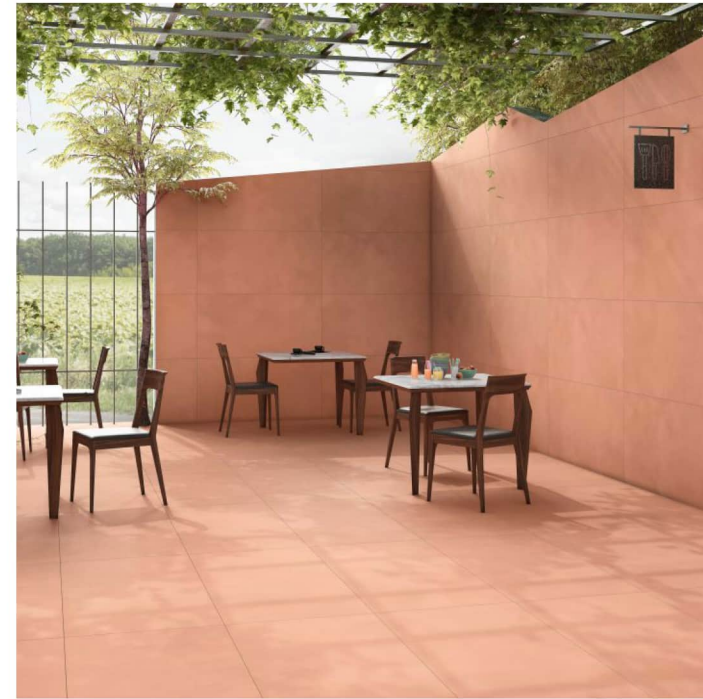

USAGES
POSSIBILITIES

PRODUCT
RANGE

BRICH FOREST

60x120cm / Matt Surface

BIRCH TANGERINE

60x120cm / Matt Surface

BIRCH APRICOT

60x120cm / Matt Surface

BIRCH DENIM

60x120cm / Matt Surface

BIRCH GRAPE

60x120cm / Matt Surface

BIRCH GREEN

60x120cm / Matt Surface

BIRCH PINK
60x120cm / Matt Surface

BIRCH SEAFOOM

60x120cm / Matt Surface

BIRCH SUNSHINE

60x120cm / Matt Surface

BIRCH BEIGE

60x120cm / Matt Surface

BIRCH CARAMEL
60x120cm / Matt Surface

BIRCH CHARCOAL
60x120cm / Matt Surface

BIRCH COAL

60x120cm / Matt Surface

BIRCH OYESTER
60x120cm / Matt Surface

BIRCH SLATE

60x120cm / Matt Surface

BIRCH SILVER

60x120cm / Matt Surface

BIRCH RUST

60x120cm / Matt Surface