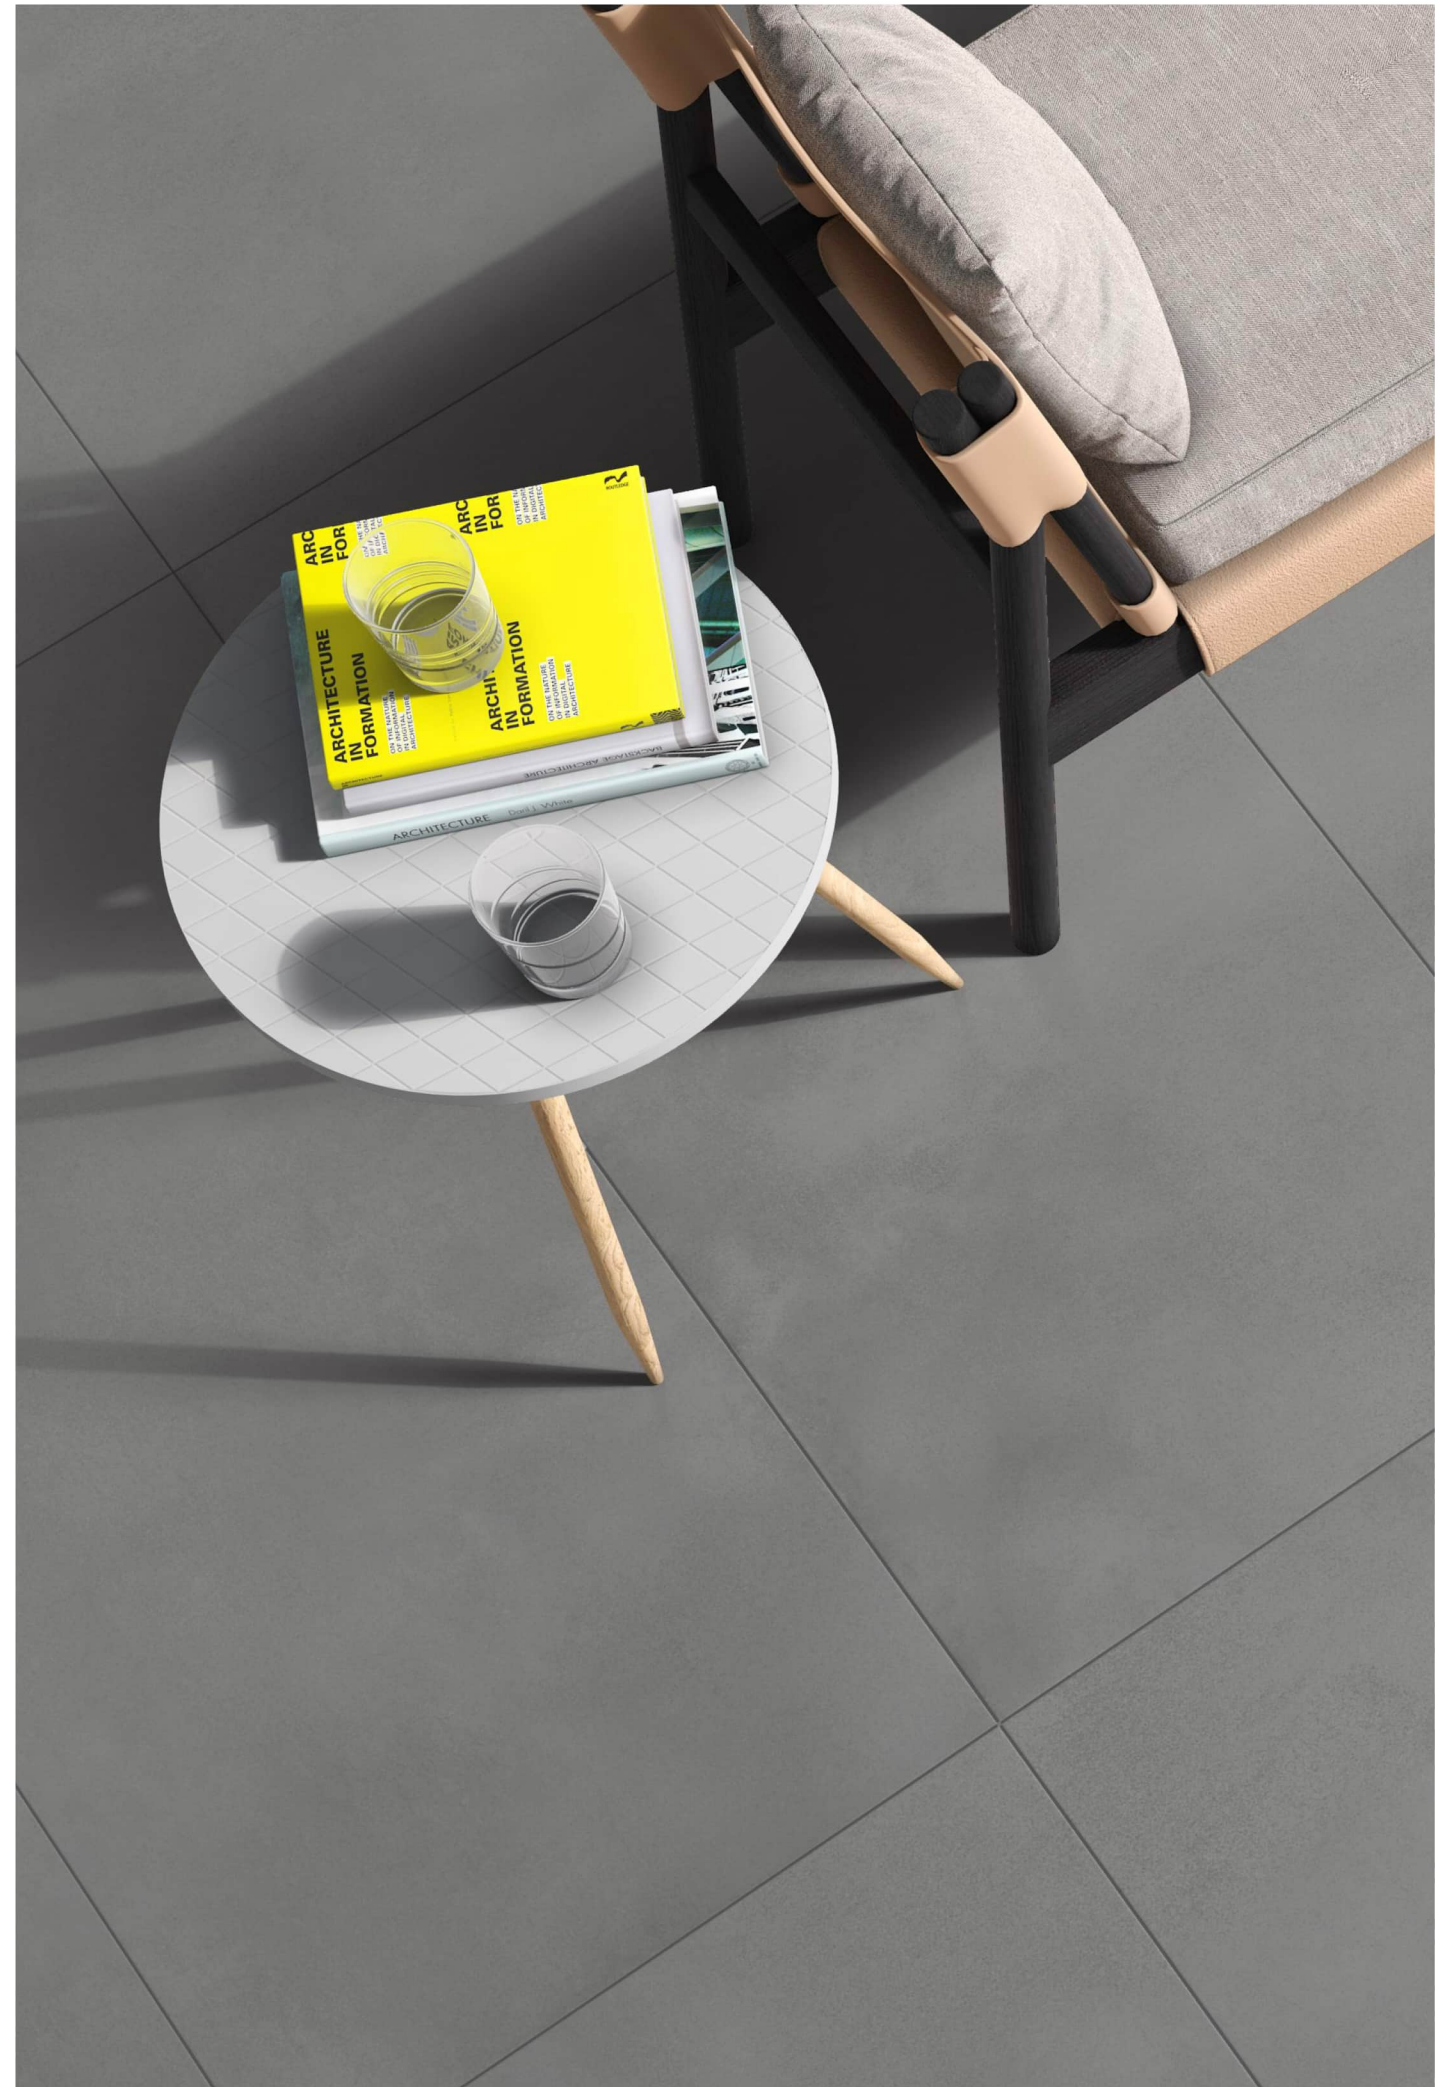

60x120cm / Matt Surface

BIRCH SUNSHINE

60x120cm / Matt Surface

BIRCH BEIGE

60x120cm / Matt Surface

BIRCH CARAMEL
60x120cm / Matt Surface

BIRCH CHARCOAL
60x120cm / Matt Surface

BIRCH COAL

60x120cm / Matt Surface

BIRCH OYESTER
60x120cm / Matt Surface

BIRCH SLATE

60x120cm / Matt Surface

BIRCH SILVER

60x120cm / Matt Surface

BIRCH RUST

60x120cm / Matt Surface