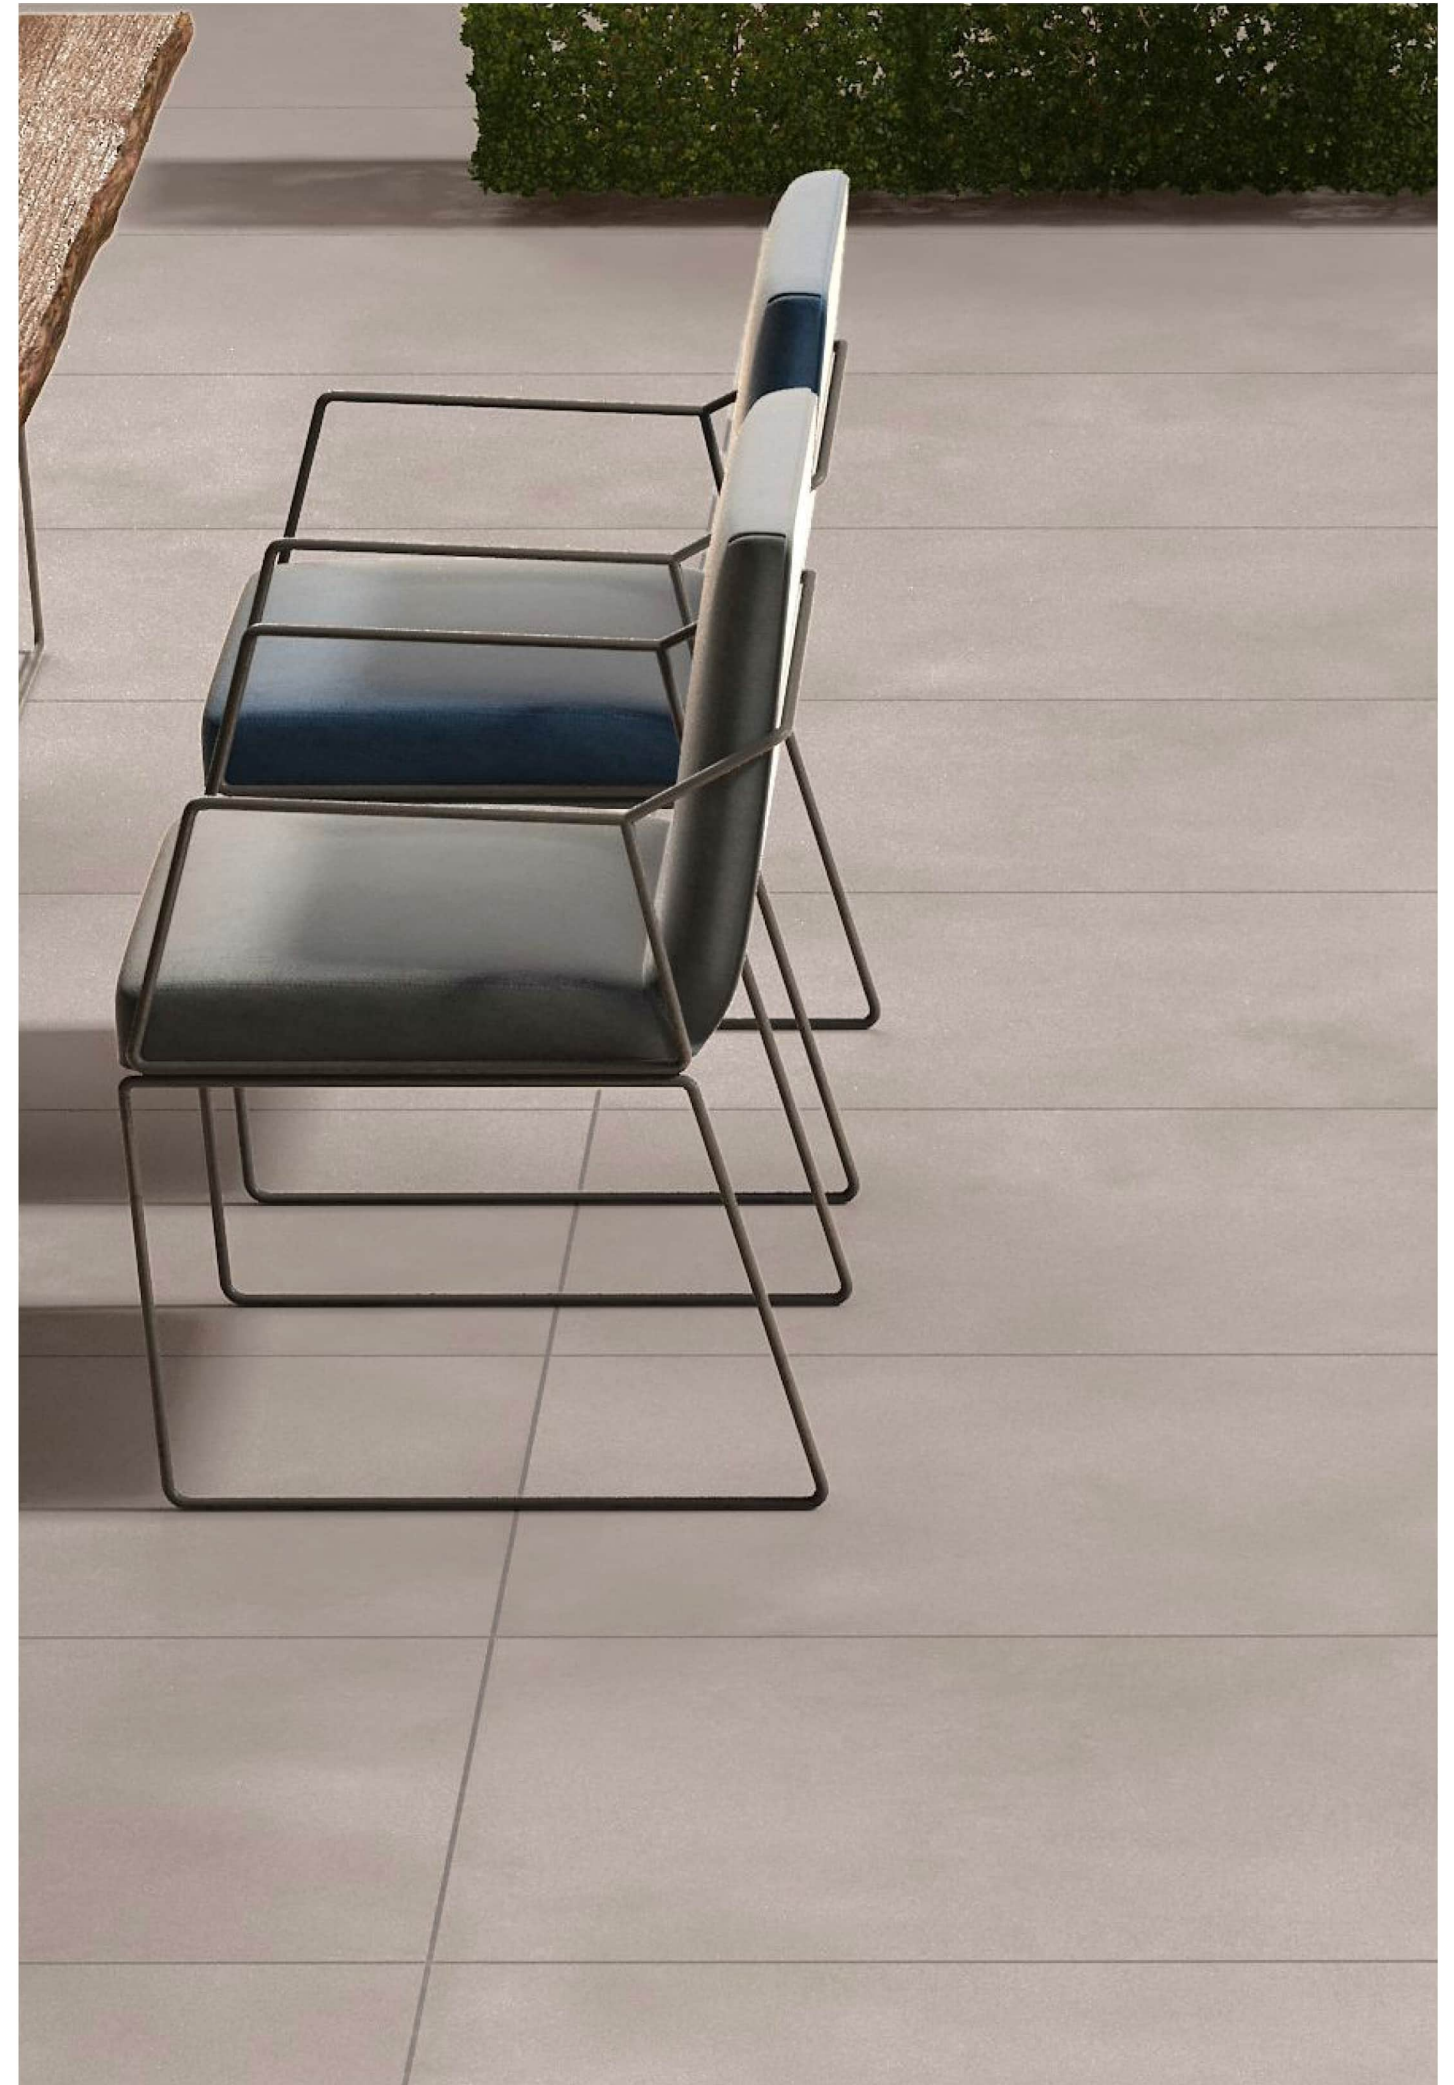

60x120cm / Matt Surface

BIRCH SUNSHINE

60x120cm / Matt Surface

BIRCH BEIGE

60x120cm / Matt Surface

BIRCH CARAMEL
60x120cm / Matt Surface

BIRCH CHARCOAL
60x120cm / Matt Surface

BIRCH COAL

60x120cm / Matt Surface

BIRCH OYESTER
60x120cm / Matt Surface

BIRCH SLATE

60x120cm / Matt Surface

BIRCH SILVER

60x120cm / Matt Surface

BIRCH RUST

60x120cm / Matt Surface