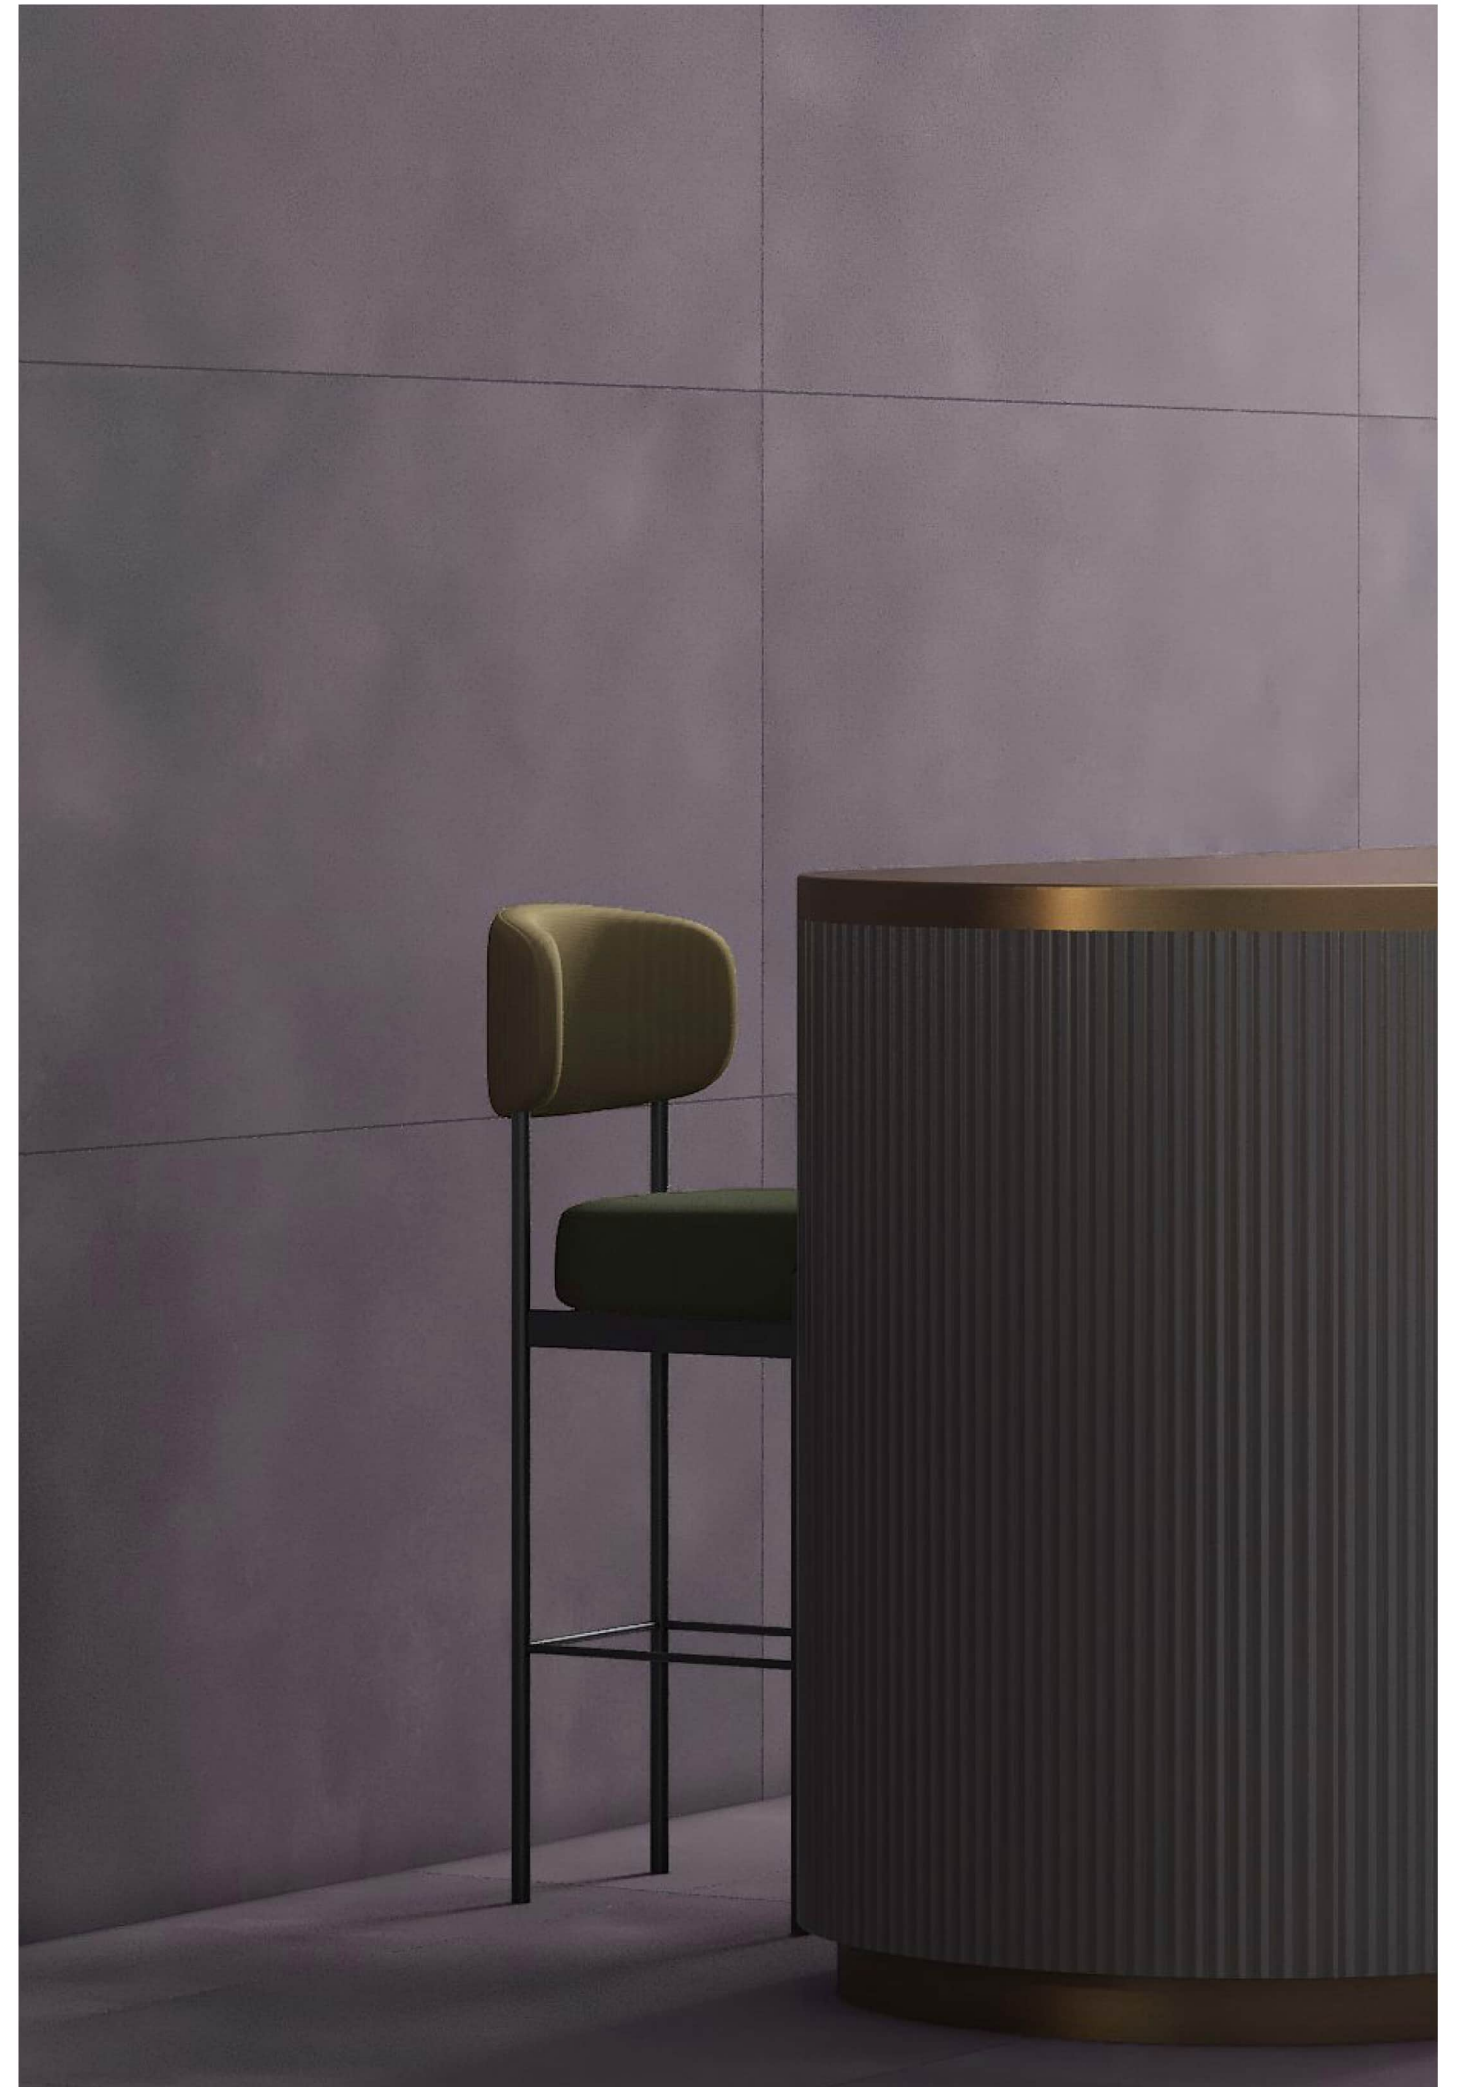

USAGES
POSSIBILITIES

PRODUCT
RANGE

BRICH FOREST

60x120cm / Matt Surface

BIRCH TANGERINE

60x120cm / Matt Surface

BIRCH APRICOT

60x120cm / Matt Surface

BIRCH DENIM

60x120cm / Matt Surface

BIRCH GRAPE

60x120cm / Matt Surface

BIRCH GREEN

60x120cm / Matt Surface

BIRCH PINK
60x120cm / Matt Surface

BIRCH SEAFOOM

60x120cm / Matt Surface

BIRCH SUNSHINE

60x120cm / Matt Surface

BIRCH BEIGE

60x120cm / Matt Surface

BIRCH CARAMEL
60x120cm / Matt Surface

BIRCH CHARCOAL
60x120cm / Matt Surface

BIRCH COAL

60x120cm / Matt Surface

BIRCH OYESTER
60x120cm / Matt Surface

BIRCH SLATE

60x120cm / Matt Surface

BIRCH SILVER

60x120cm / Matt Surface

BIRCH RUST

60x120cm / Matt Surface