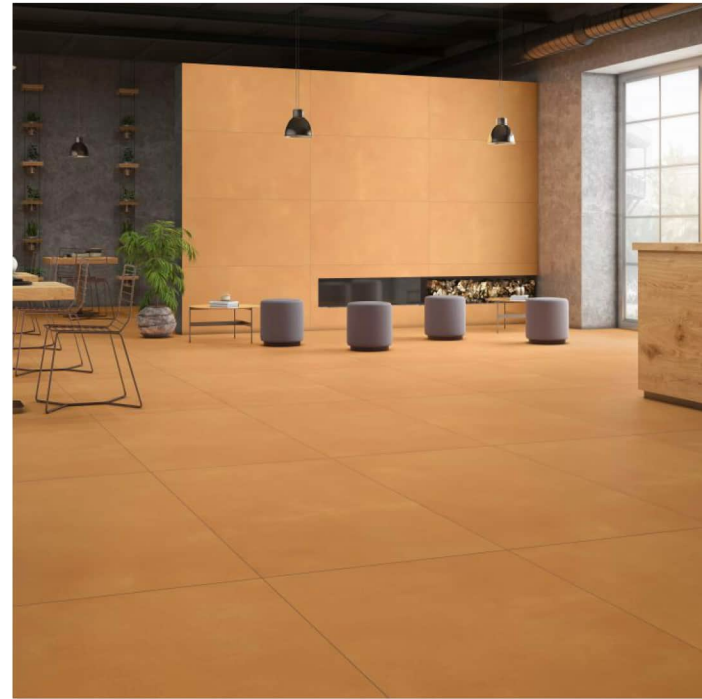

USAGES
POSSIBILITIES

PRODUCT
RANGE

BRICH FOREST

60x120cm / Matt Surface

BIRCH TANGERINE

60x120cm / Matt Surface

BIRCH APRICOT

60x120cm / Matt Surface

BIRCH DENIM

60x120cm / Matt Surface

BIRCH GRAPE

60x120cm / Matt Surface

BIRCH GREEN

60x120cm / Matt Surface

BIRCH PINK
60x120cm / Matt Surface

BIRCH SEAFOOM

60x120cm / Matt Surface

BIRCH SUNSHINE

60x120cm / Matt Surface

BIRCH BEIGE

60x120cm / Matt Surface

BIRCH CARAMEL
60x120cm / Matt Surface

BIRCH CHARCOAL
60x120cm / Matt Surface

BIRCH COAL