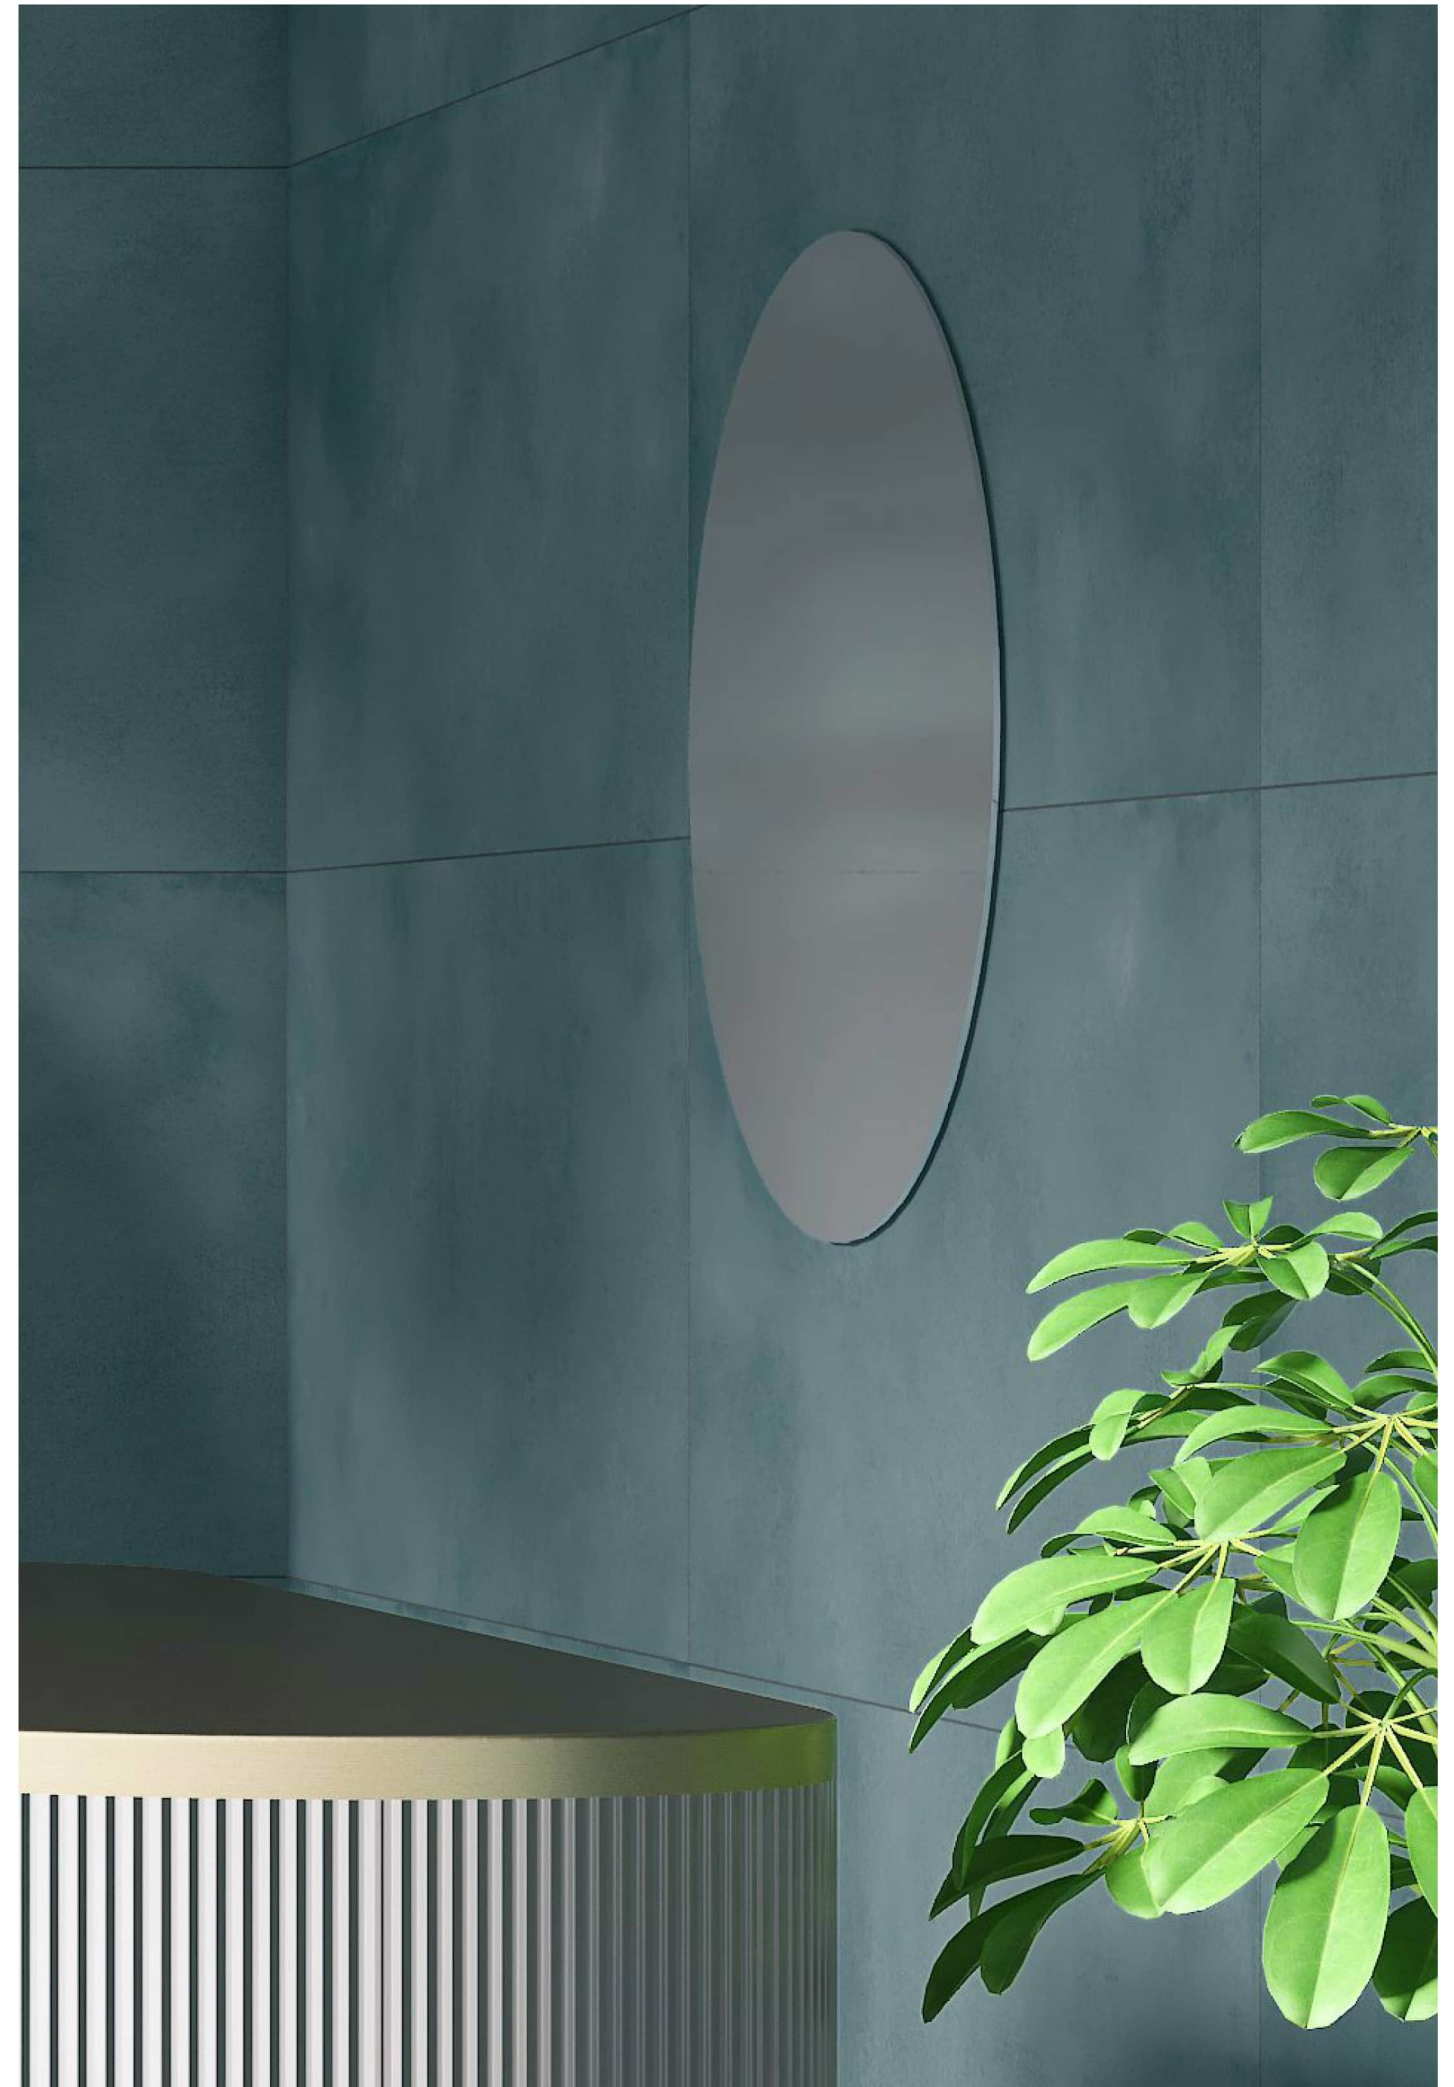

USAGES
POSSIBILITIES

PRODUCT
RANGE

BRICH FOREST

60x120cm / Matt Surface

BIRCH TANGERINE

60x120cm / Matt Surface

BIRCH APRICOT

60x120cm / Matt Surface

BIRCH DENIM

60x120cm / Matt Surface

BIRCH GRAPE

60x120cm / Matt Surface

BIRCH GREEN

60x120cm / Matt Surface

BIRCH PINK
60x120cm / Matt Surface

BIRCH SEAFOOM

60x120cm / Matt Surface

BIRCH SUNSHINE

60x120cm / Matt Surface

BIRCH BEIGE

60x120cm / Matt Surface

BIRCH CARAMEL
60x120cm / Matt Surface

BIRCH CHARCOAL
60x120cm / Matt Surface

BIRCH COAL

60x120cm / Matt Surface

BIRCH OYESTER
60x120cm / Matt Surface

BIRCH SLATE

60x120cm / Matt Surface

BIRCH SILVER

60x120cm / Matt Surface

BIRCH RUST

60x120cm / Matt Surface