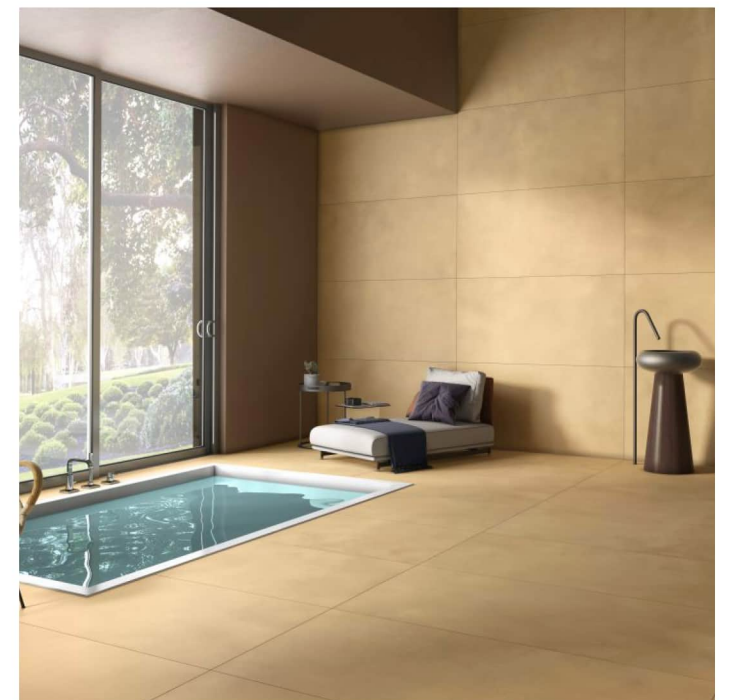

USAGES
POSSIBILITIES

PRODUCT
RANGE

BRICH FOREST

60x120cm / Matt Surface

BIRCH TANGERINE

60x120cm / Matt Surface

BIRCH APRICOT

60x120cm / Matt Surface

BIRCH DENIM

60x120cm / Matt Surface

BIRCH GRAPE

60x120cm / Matt Surface

BIRCH GREEN

60x120cm / Matt Surface

BIRCH PINK
60x120cm / Matt Surface

BIRCH SEAFOOM

60x120cm / Matt Surface

BIRCH SUNSHINE

60x120cm / Matt Surface

BIRCH BEIGE

60x120cm / Matt Surface

BIRCH CARAMEL
60x120cm / Matt Surface

BIRCH CHARCOAL
60x120cm / Matt Surface

BIRCH COAL