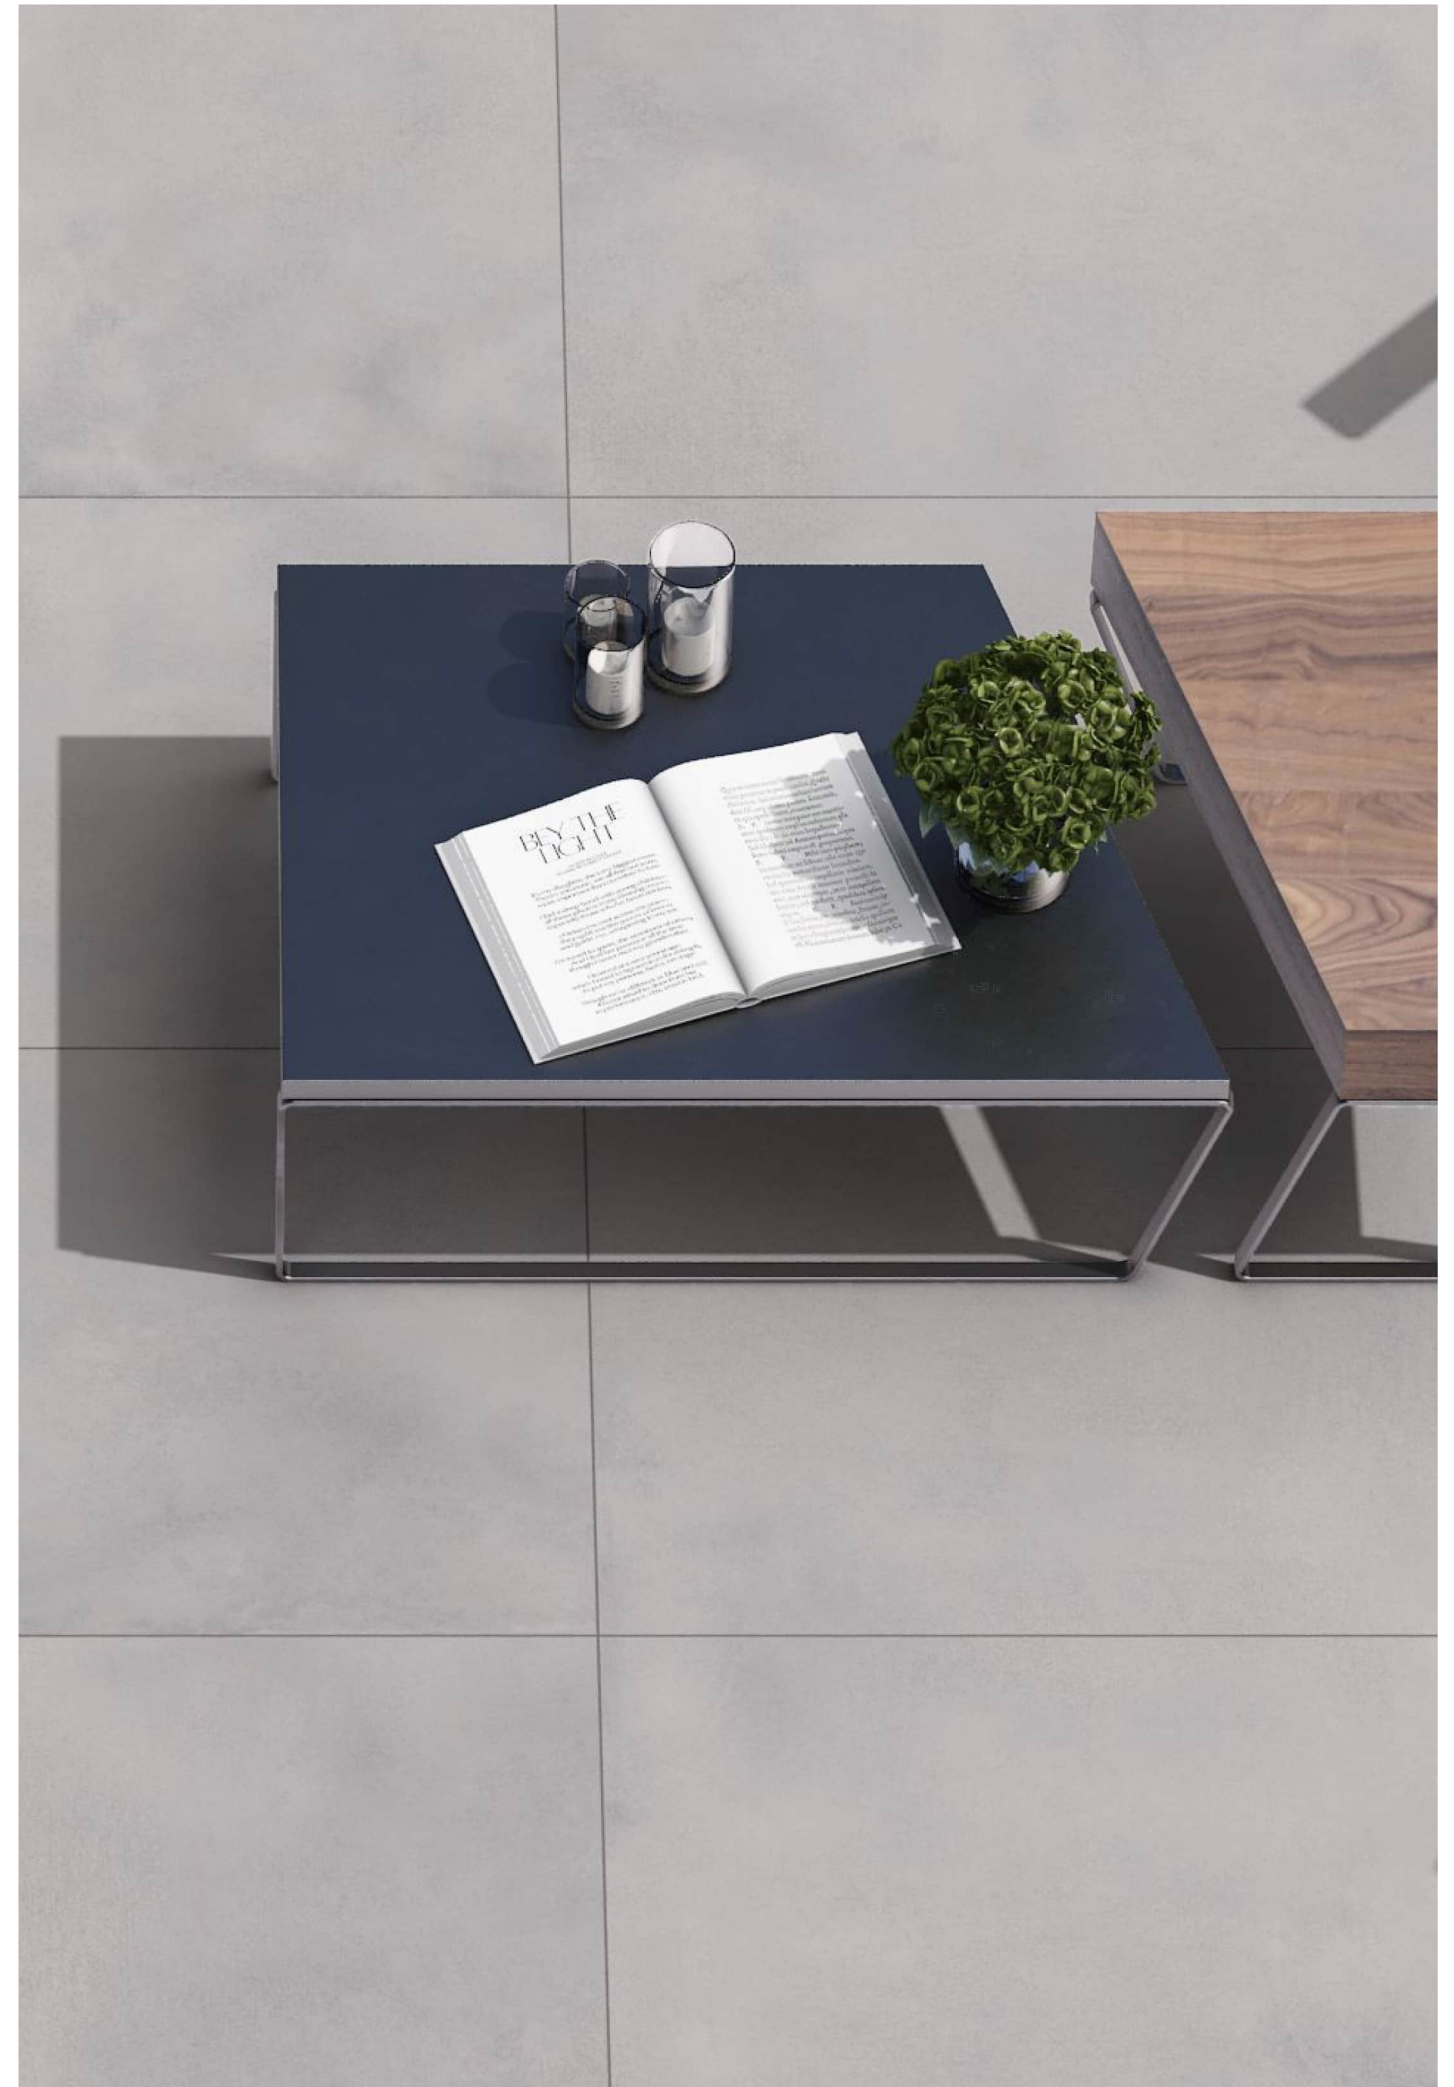

60x120cm / Matt Surface

BIRCH SUNSHINE

60x120cm / Matt Surface

BIRCH BEIGE

60x120cm / Matt Surface

BIRCH CARAMEL
60x120cm / Matt Surface

BIRCH CHARCOAL
60x120cm / Matt Surface

BIRCH COAL

60x120cm / Matt Surface

BIRCH OYESTER
60x120cm / Matt Surface

BIRCH SLATE

60x120cm / Matt Surface

BIRCH SILVER

60x120cm / Matt Surface

BIRCH RUST

60x120cm / Matt Surface