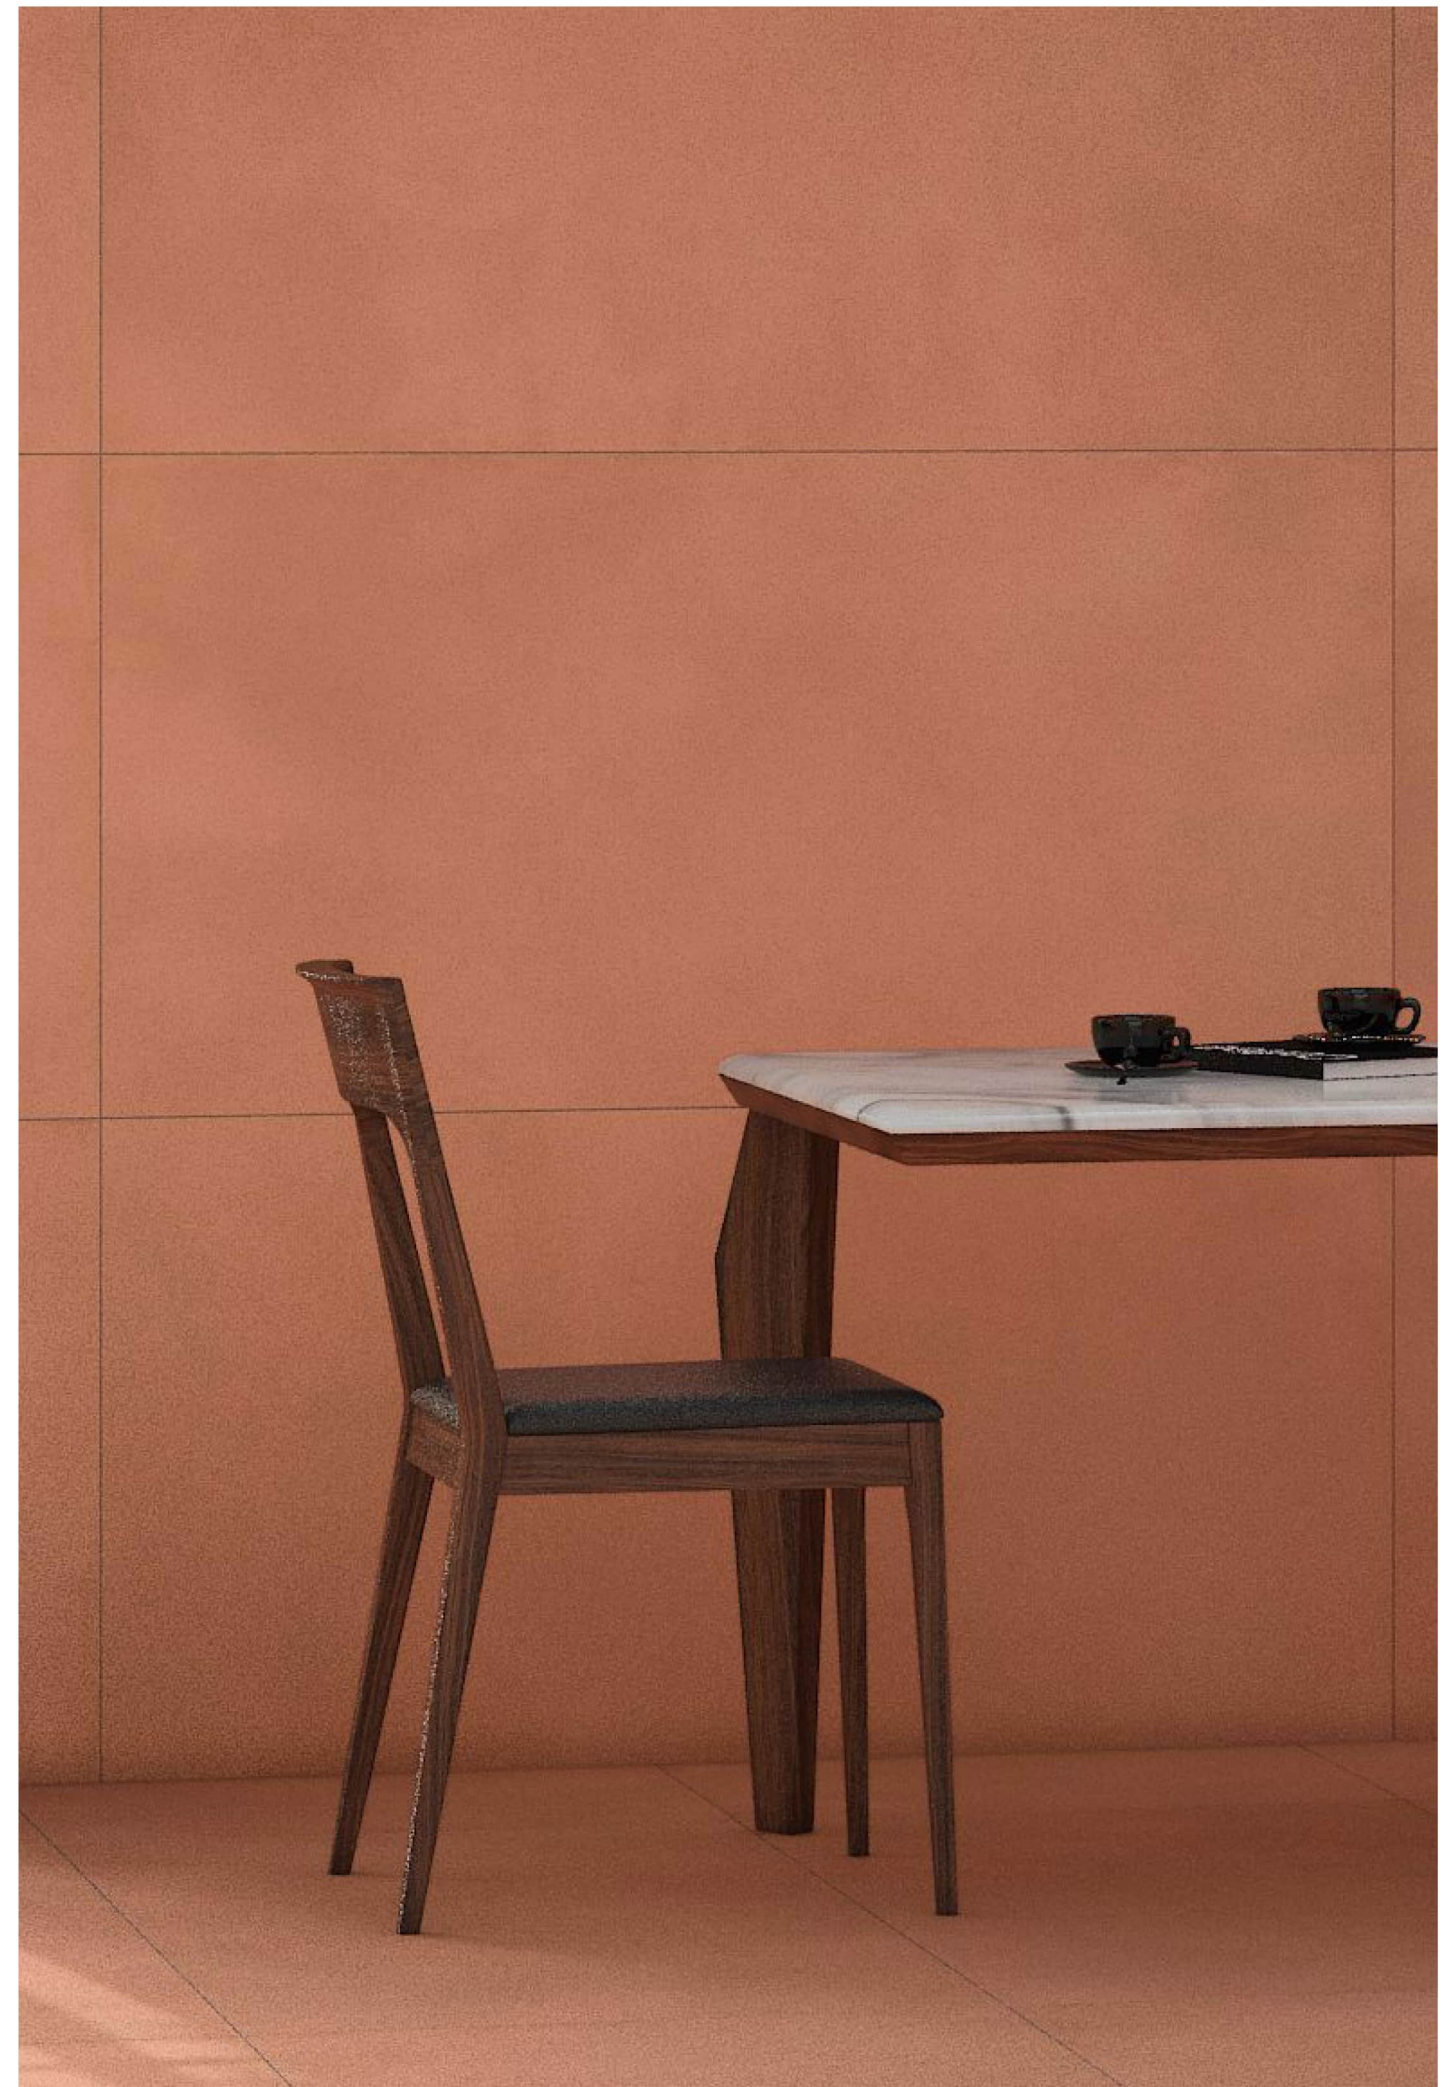

USAGES
POSSIBILITIES

PRODUCT
RANGE

BRICH FOREST

60x120cm / Matt Surface

BIRCH TANGERINE

60x120cm / Matt Surface

BIRCH APRICOT

60x120cm / Matt Surface

BIRCH DENIM

60x120cm / Matt Surface

BIRCH GRAPE

60x120cm / Matt Surface

BIRCH GREEN

60x120cm / Matt Surface

BIRCH PINK
60x120cm / Matt Surface

BIRCH SEAFOOM

60x120cm / Matt Surface

BIRCH SUNSHINE

60x120cm / Matt Surface

BIRCH BEIGE

60x120cm / Matt Surface

BIRCH CARAMEL
60x120cm / Matt Surface

BIRCH CHARCOAL
60x120cm / Matt Surface

BIRCH COAL

60x120cm / Matt Surface

BIRCH OYESTER
60x120cm / Matt Surface

BIRCH SLATE

60x120cm / Matt Surface

BIRCH SILVER

60x120cm / Matt Surface

BIRCH RUST

60x120cm / Matt Surface