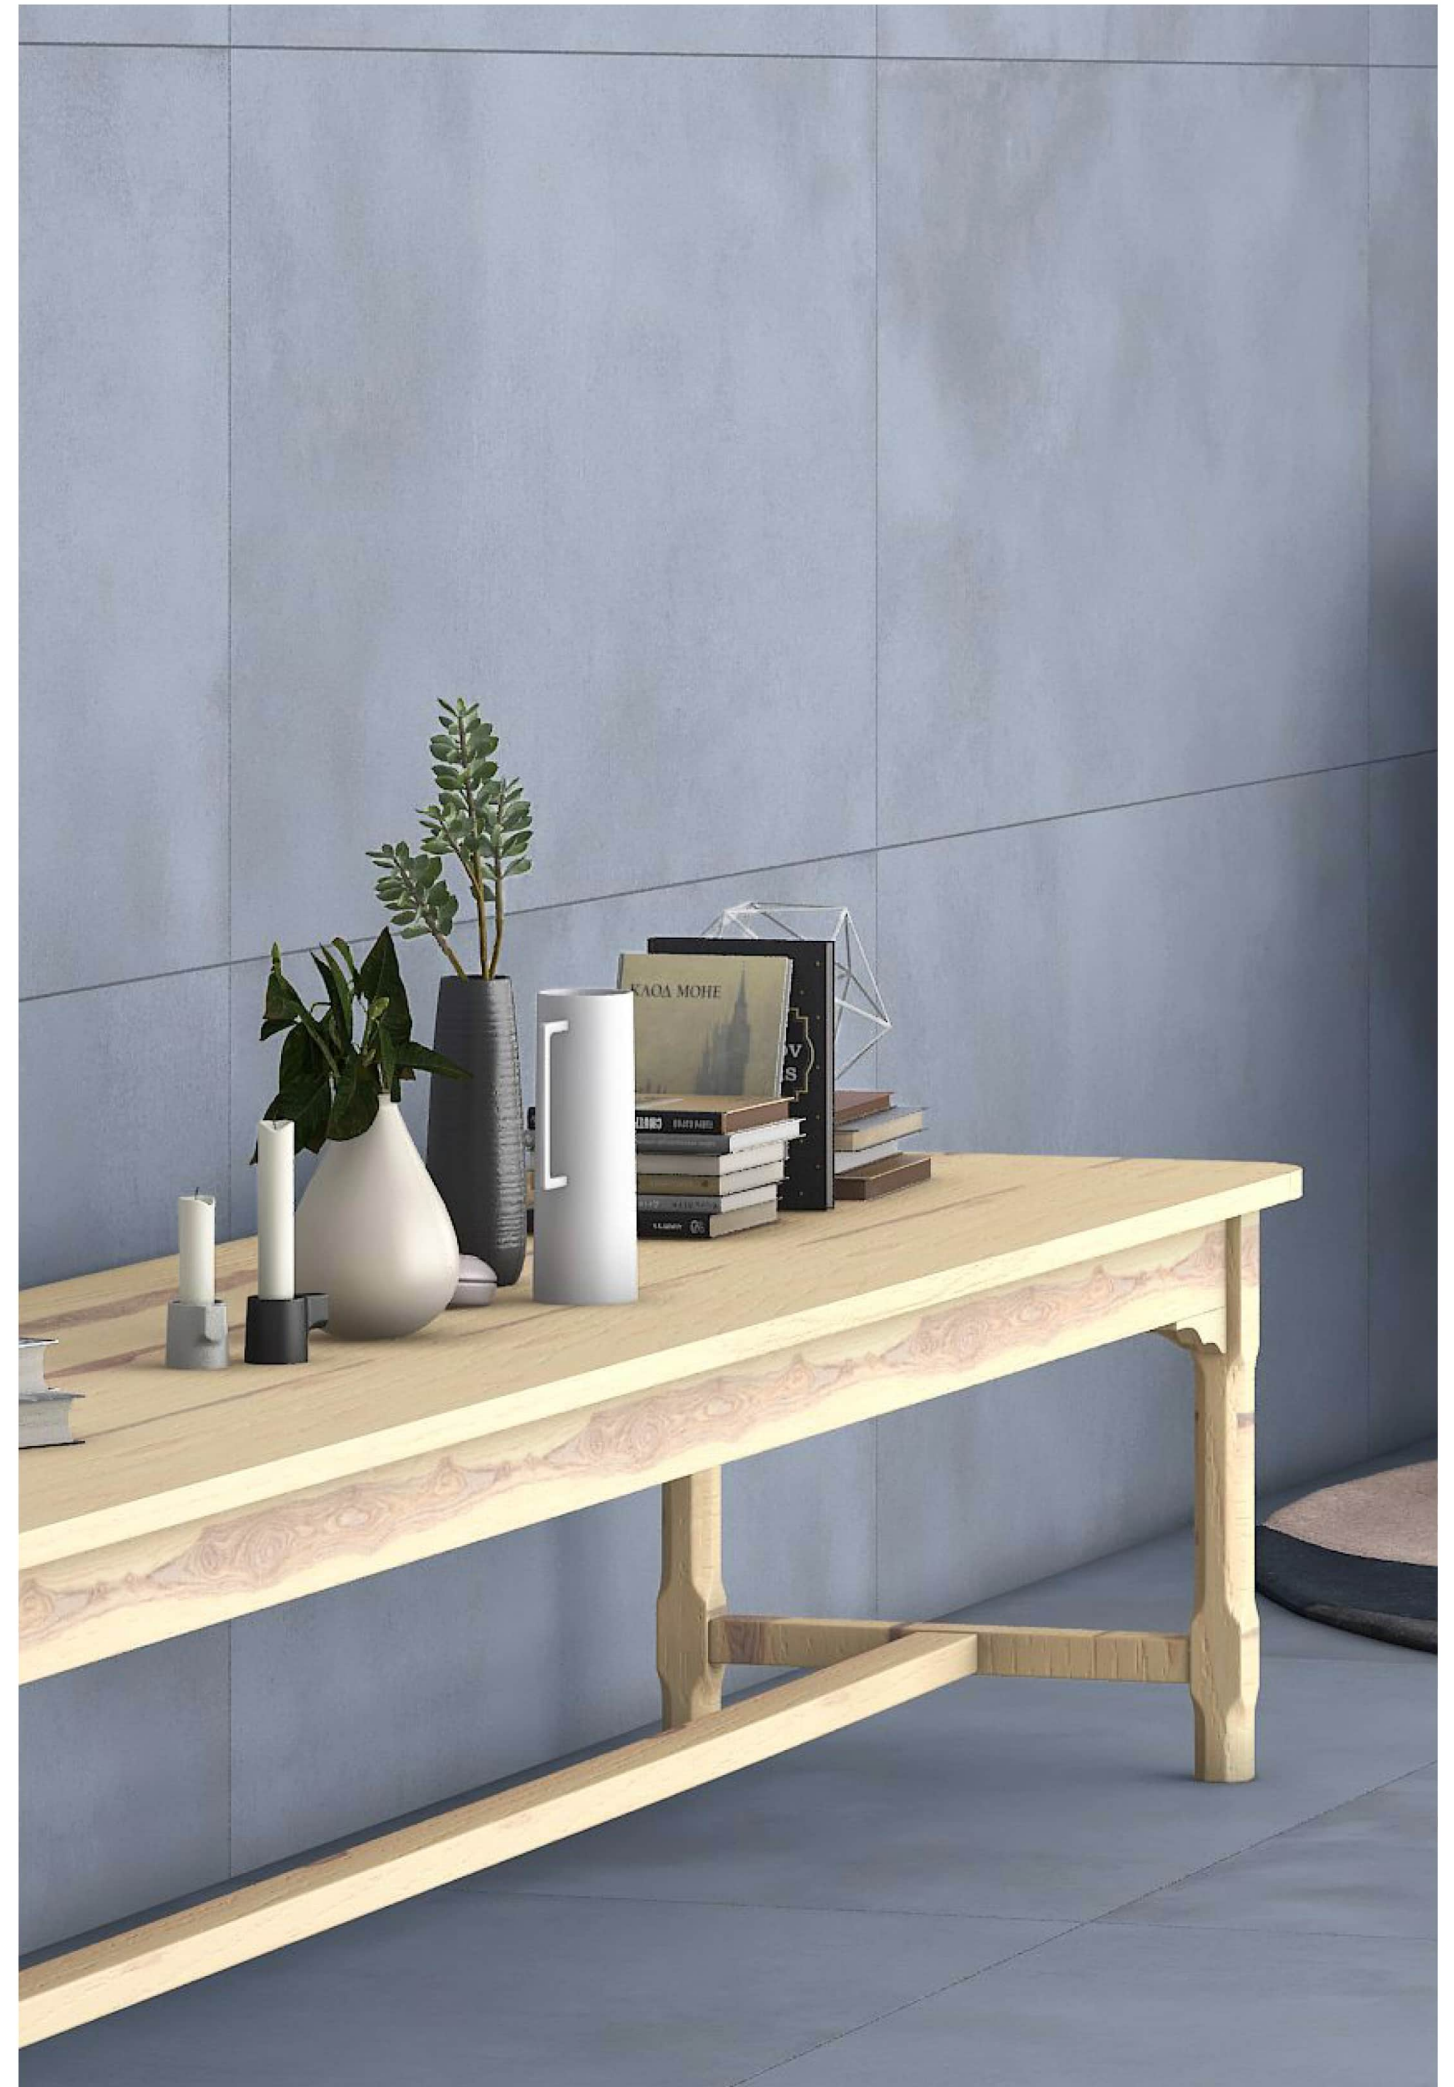

USAGES
POSSIBILITIES

PRODUCT
RANGE

BRICH FOREST

60x120cm / Matt Surface

BIRCH TANGERINE

60x120cm / Matt Surface

BIRCH APRICOT

60x120cm / Matt Surface

BIRCH DENIM

60x120cm / Matt Surface

BIRCH GRAPE

60x120cm / Matt Surface

BIRCH GREEN

60x120cm / Matt Surface

BIRCH PINK
60x120cm / Matt Surface

BIRCH SEAFOOM

60x120cm / Matt Surface

BIRCH SUNSHINE

60x120cm / Matt Surface

BIRCH BEIGE

60x120cm / Matt Surface

BIRCH CARAMEL
60x120cm / Matt Surface

BIRCH CHARCOAL
60x120cm / Matt Surface

BIRCH COAL