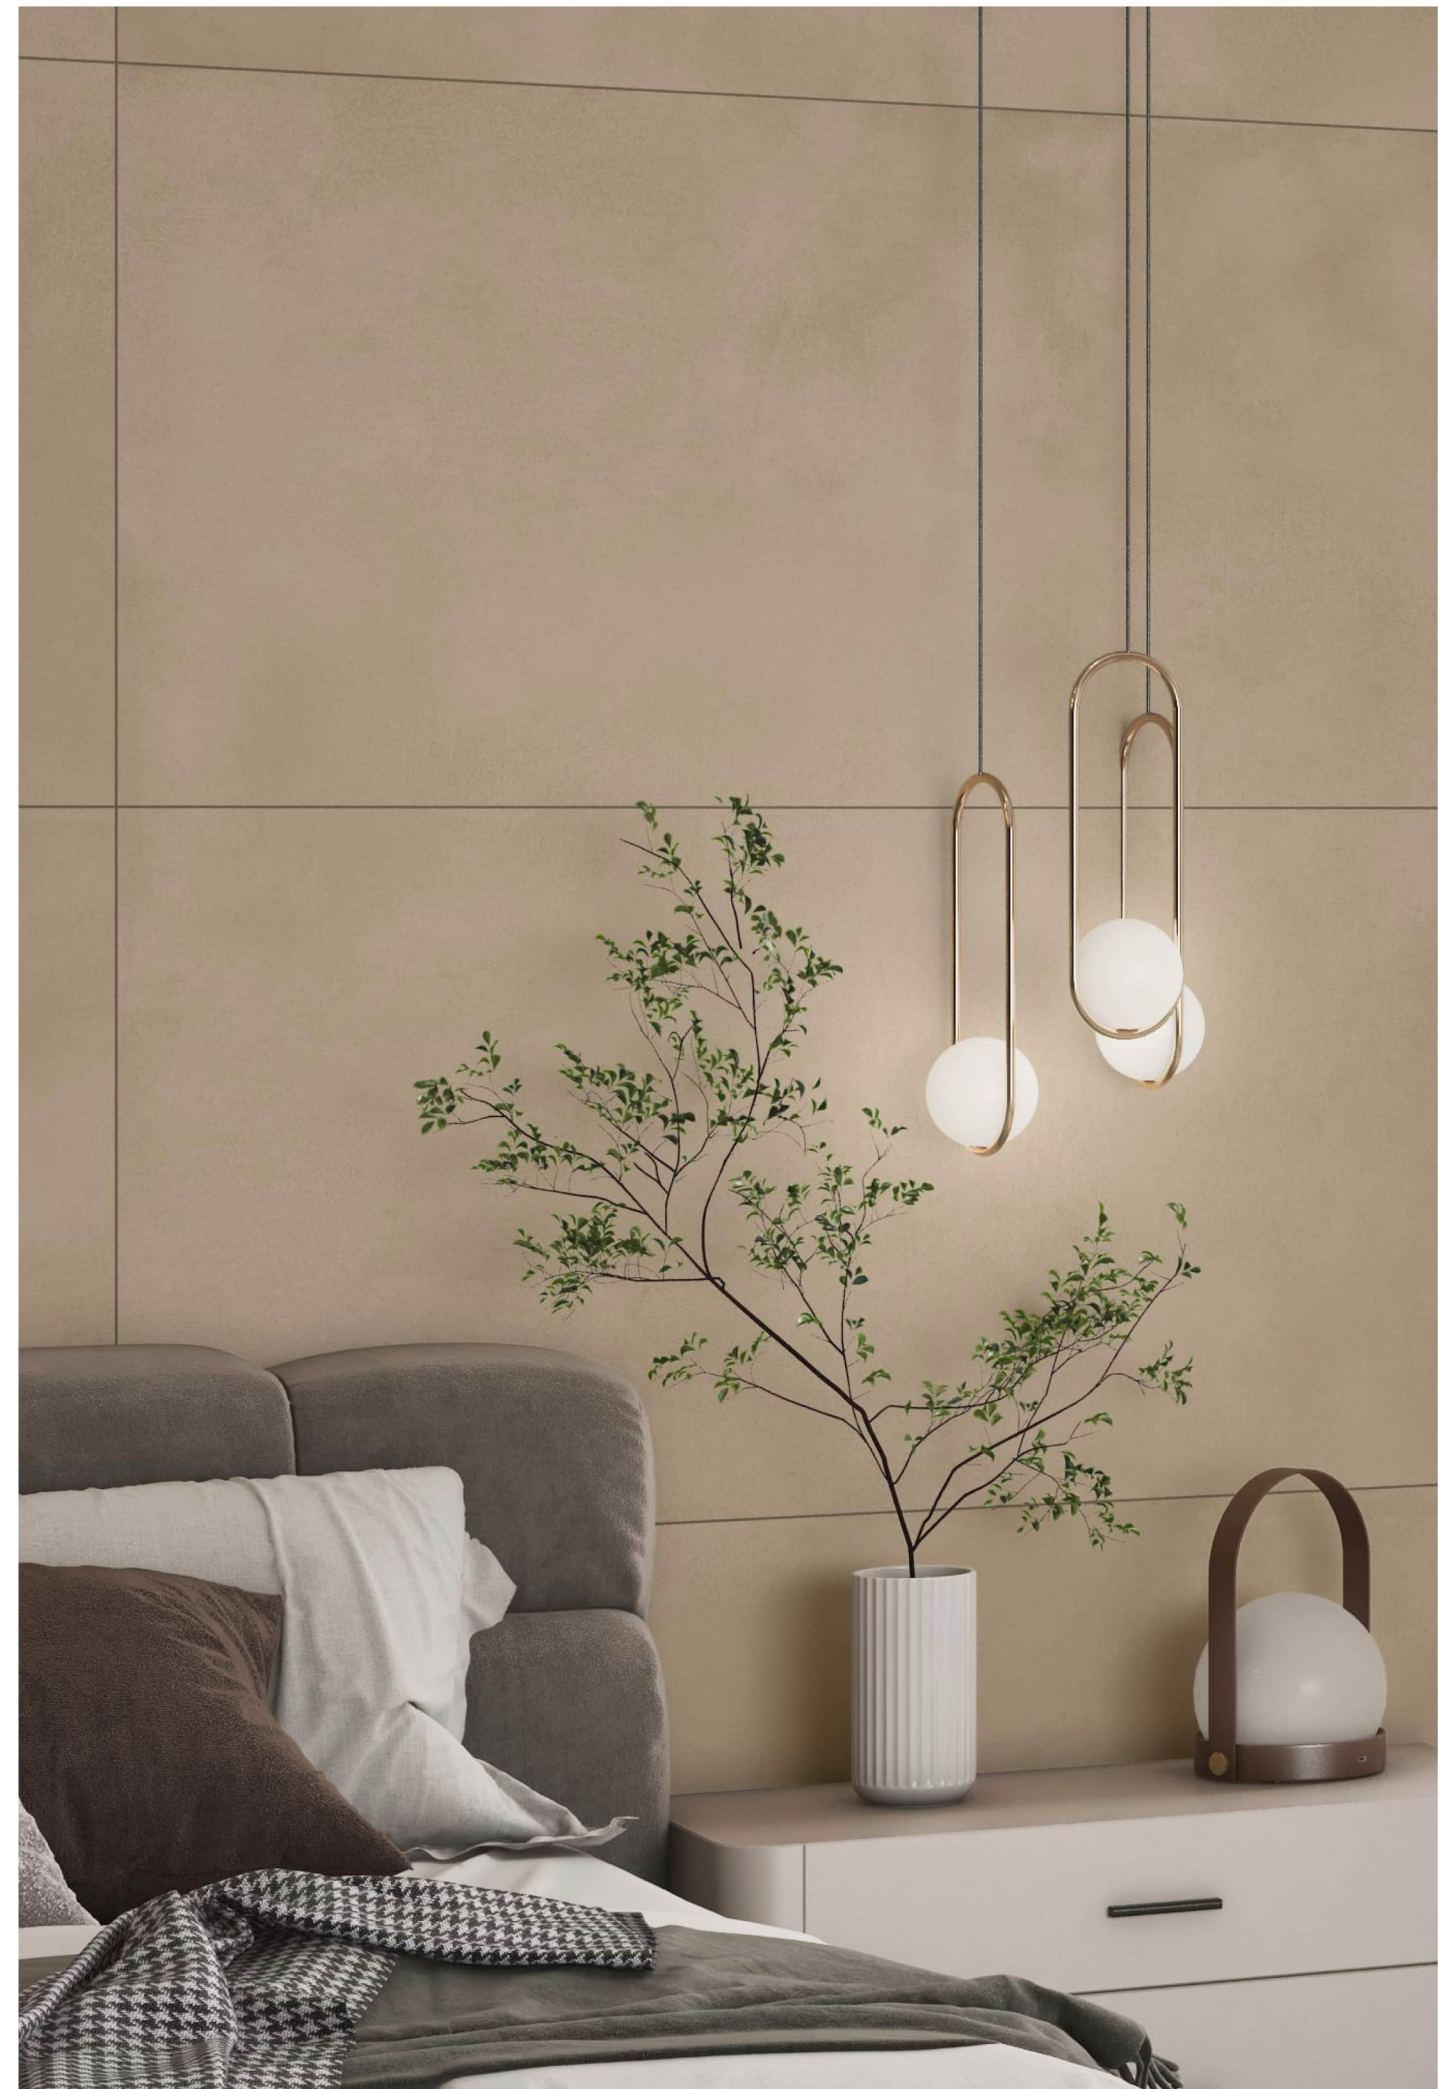

USAGES
POSSIBILITIES

PRODUCT
RANGE

BRICH FOREST

60x120cm / Matt Surface

BIRCH TANGERINE

60x120cm / Matt Surface

BIRCH APRICOT

60x120cm / Matt Surface

BIRCH DENIM

60x120cm / Matt Surface

BIRCH GRAPE

60x120cm / Matt Surface

BIRCH GREEN

60x120cm / Matt Surface

BIRCH PINK
60x120cm / Matt Surface

BIRCH SEAFOOM

60x120cm / Matt Surface

BIRCH SUNSHINE

60x120cm / Matt Surface

BIRCH BEIGE

60x120cm / Matt Surface

BIRCH CARAMEL
60x120cm / Matt Surface

BIRCH CHARCOAL
60x120cm / Matt Surface

BIRCH COAL

60x120cm / Matt Surface

BIRCH OYESTER
60x120cm / Matt Surface

BIRCH SLATE

60x120cm / Matt Surface

BIRCH SILVER

60x120cm / Matt Surface

BIRCH RUST

60x120cm / Matt Surface