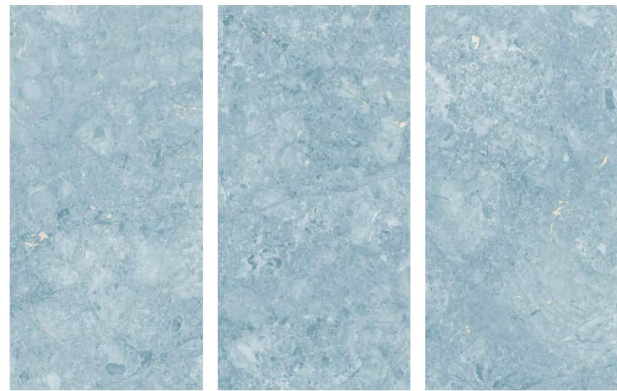

USAGES
POSSIBILITIES

PRODUCT RANGE

ALPINA ICE LITE

ALPINA ICE

Floor : Alpine Ice Lite / Wall : Alpine Ice
Size : 600x1200mm / Finish : Glossy

Floor : Alpine Ice Lite / Wall : Alpine Ice
Size : 600x1200mm / Finish : Glossy