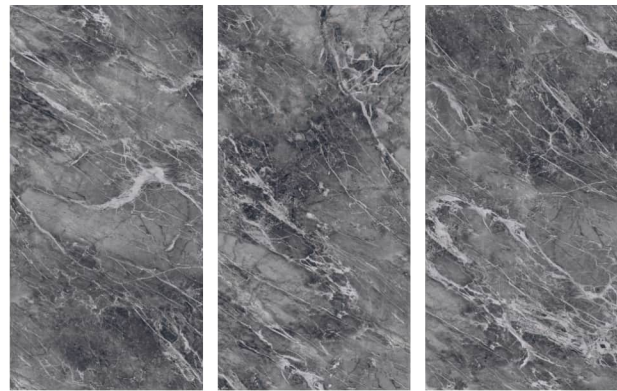

SUNDAY EARTH

STONIA CREMA

STONIA MEAL

STONIA STEEL

ICONIC LITE

TRENDY DARK

TRENDY LITE

Floor : Trendy Lite / Wall : Trendy Dark
Size : 600x1200mm / Finish : Glossy