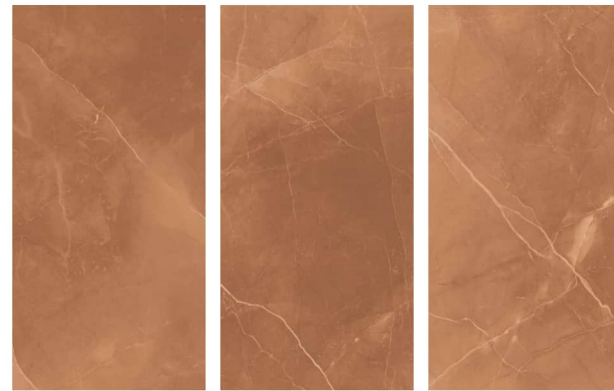

Floor : Cosmo Fenta Lite / Wall : Cosmo Fenta
Size : 600x1200mm / Finish : Glossy