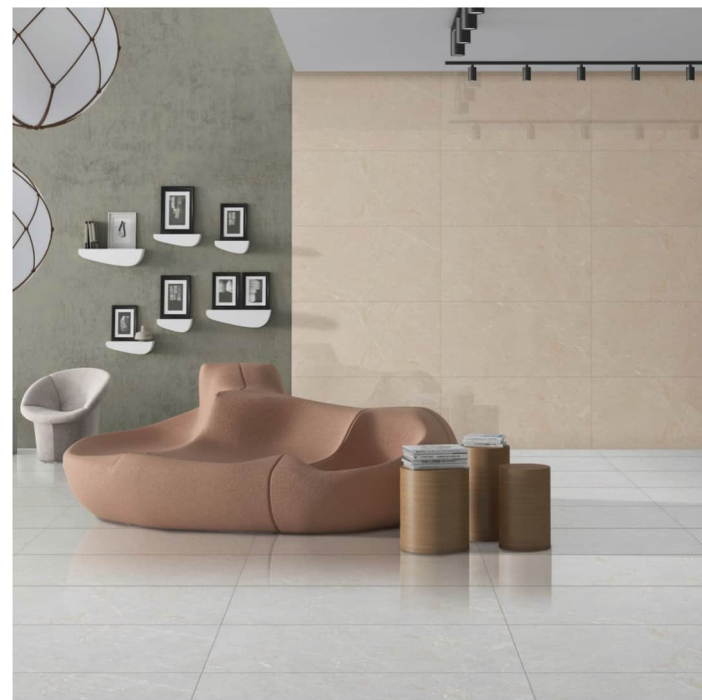

USAGES
POSSIBILITIES

PRODUCT RANGE

ALPINA ICE LITE

ALPINA ICE

Floor : Alpine Ice Lite / Wall : Alpine Ice
Size : 600x1200mm / Finish : Glossy

Floor : Alpine Ice Lite / Wall : Alpine Ice
Size : 600x1200mm / Finish : Glossy