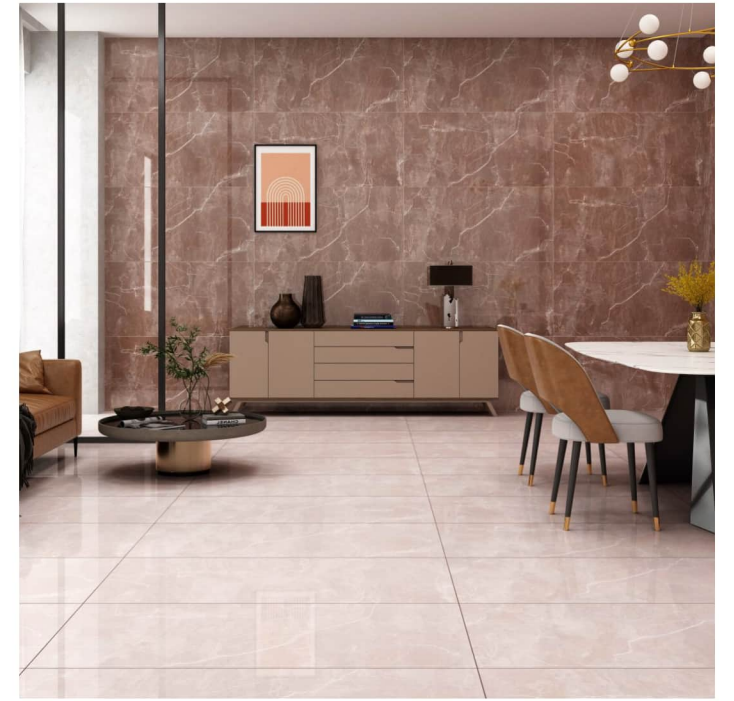

USAGES
POSSIBILITIES

PRODUCT RANGE

ALPINA ICE LITE

ALPINA ICE

Floor : Alpine Ice Lite / Wall : Alpine Ice
Size : 600x1200mm / Finish : Glossy

Floor : Alpine Ice Lite / Wall : Alpine Ice
Size : 600x1200mm / Finish : Glossy