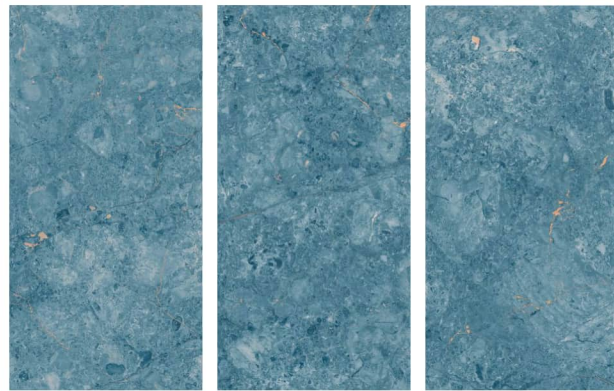

USAGES
POSSIBILITIES

PRODUCT RANGE

ALPINA ICE LITE

ALPINA ICE

Floor : Alpine Ice Lite / Wall : Alpine Ice
Size : 600x1200mm / Finish : Glossy

Floor : Alpine Ice Lite / Wall : Alpine Ice
Size : 600x1200mm / Finish : Glossy