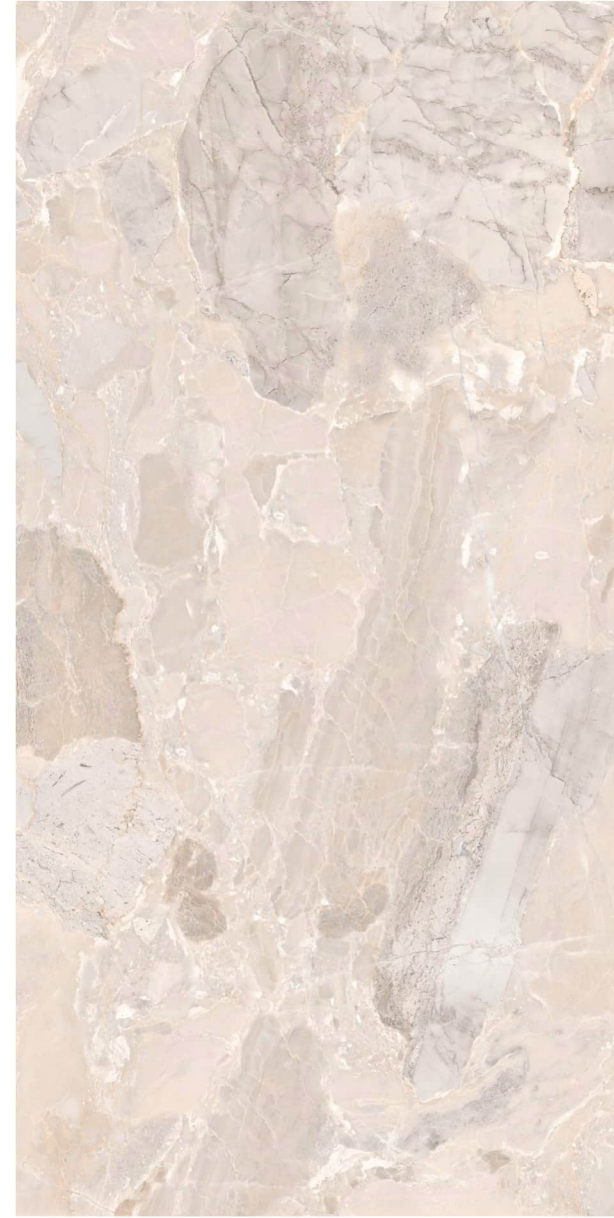

SUPREME LITE