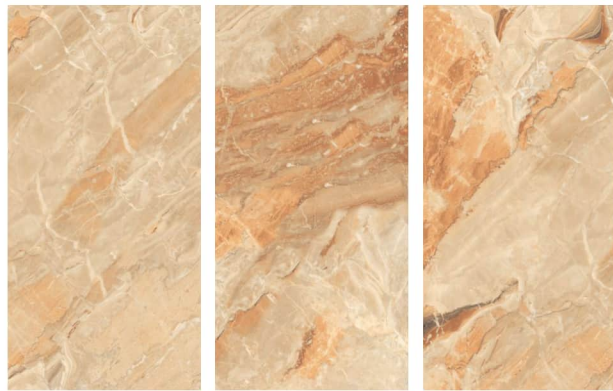

AMZON PAREL