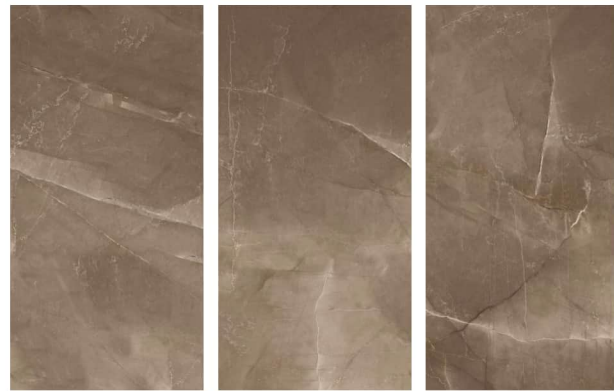

OCEAN

DRIFT

TIME

EMPIRE IVORY LITE

EMPIRE IVORY

FROZEN BRONZ

FROZEN SILVER

GRANIER BROWN