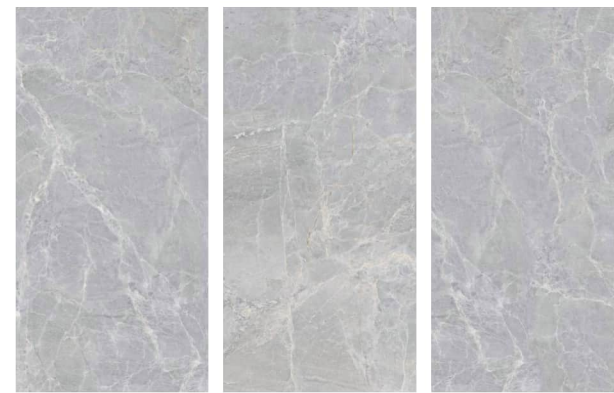

EPOS LITE

EPOS DARK

Floor : Epos Dark / Wall : Epos Lite
Size : 600x1200mm / Finish : Glossy

Floor : Epos Dark / Wall : Epos Lite
Size : 600x1200mm / Finish : Glossy

BROCART

EMPIRE BLUE LITE

CRYSTAL BLUE

CRYSTAL SEPIA

OCEAN

DRIFT

TIME

EMPIRE IVORY LITE

EMPIRE IVORY

FROZEN BRONZ

FROZEN SILVER

GRANIER BROWN