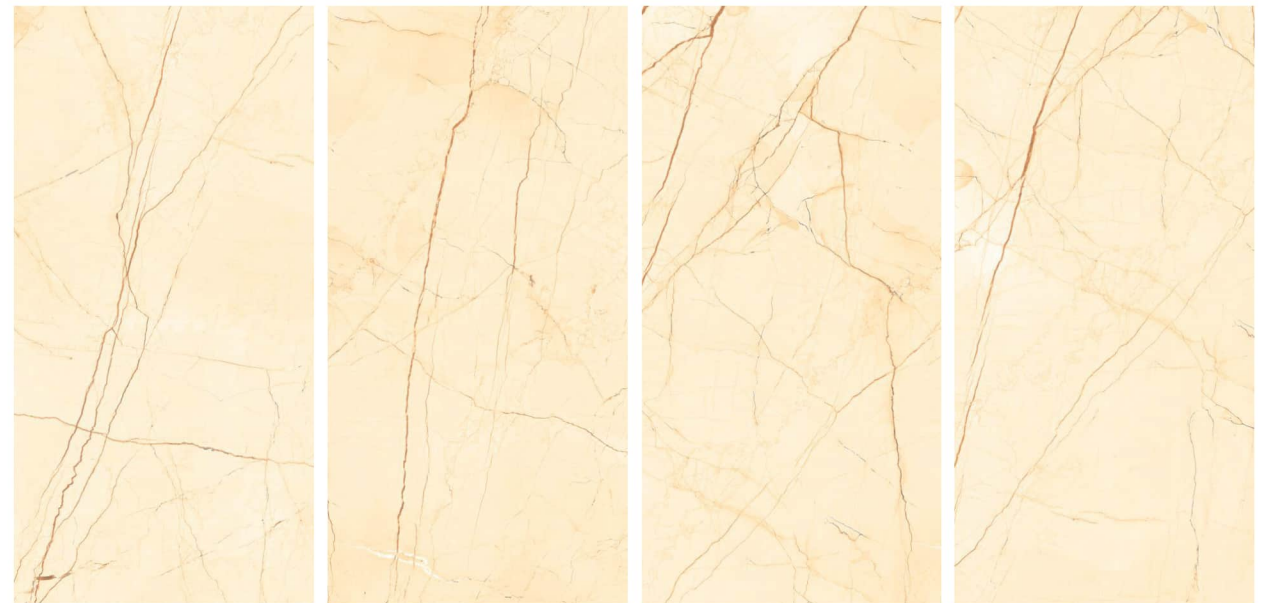

MISTERO CREMA