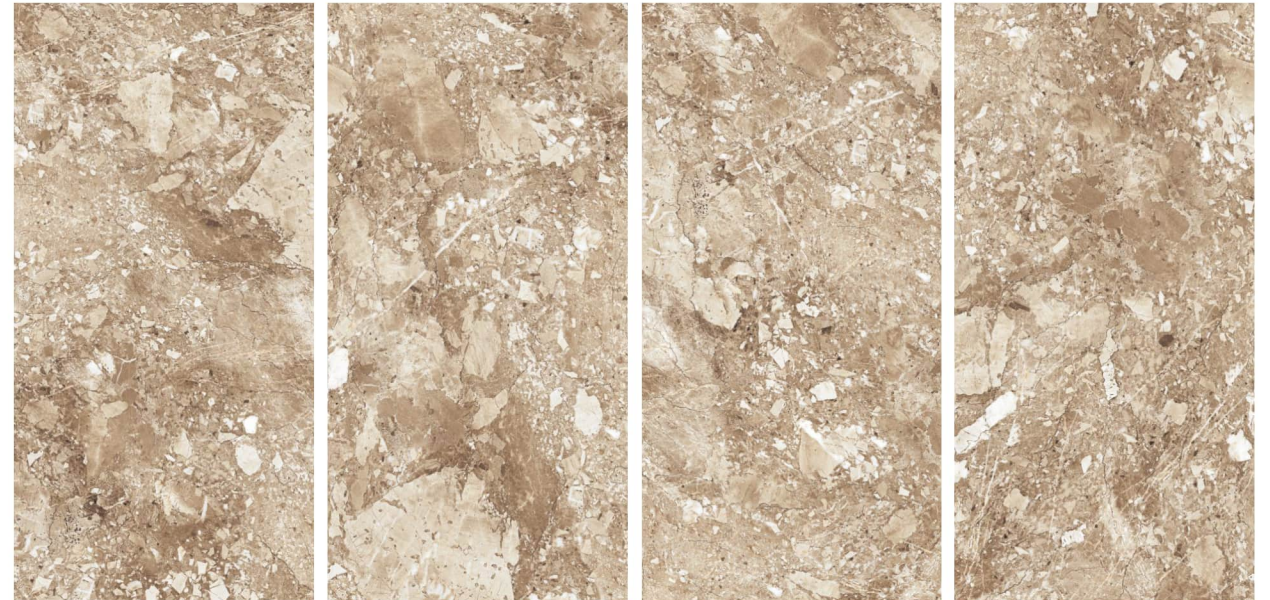

PREVIEW OF : **TABBACO BEIGE**

Thickness

09mm
Approx

Size

600x1200mm
60x120cm / 2'x4'

Finish

Polished Surface
Polished Glazed Vitrified Tiles

TOBACCO BEIGE