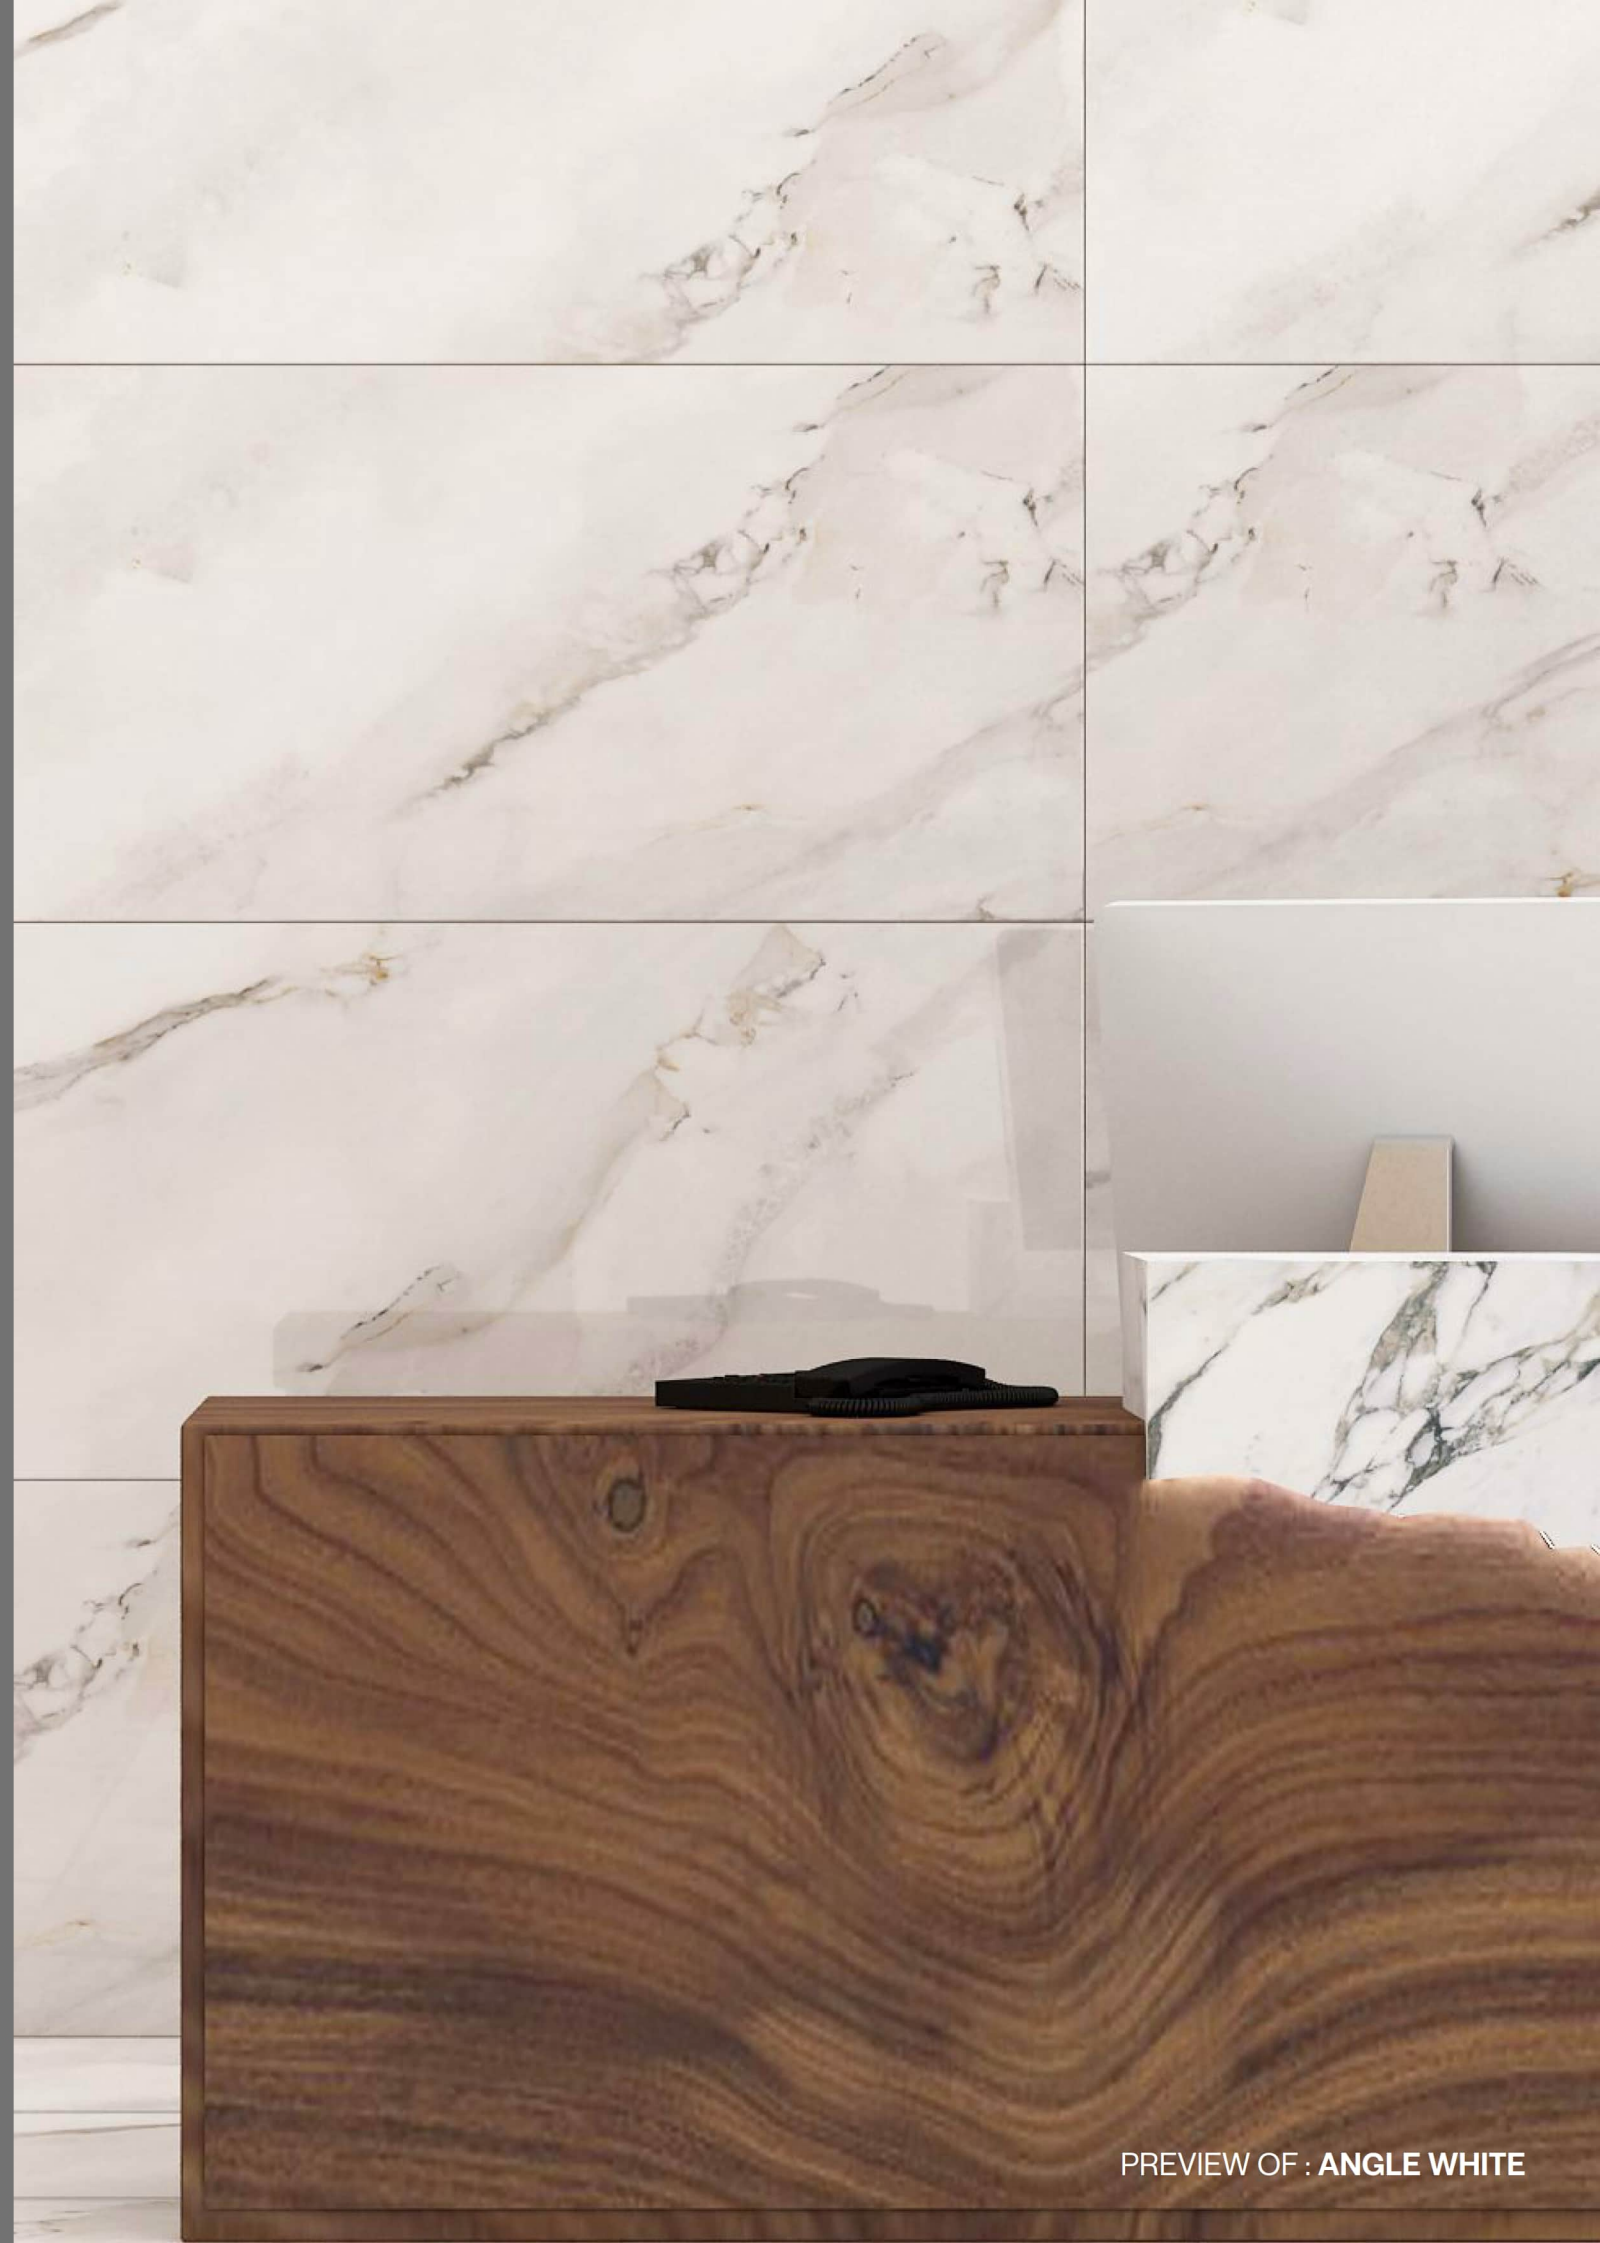

60x120cm / 2'x4'
POLISHED SURFACE

BEAUTY IS AWARENESS OF PASSION AND EXPERIENCE

Energising, unique, powerful. Is it an ideal choice for a boardroom. Absolutely! Handpicked from the quarries of South America, this granite can leave a lasting impression on everyone.

PREVIEW OF : ANGLE WHITE