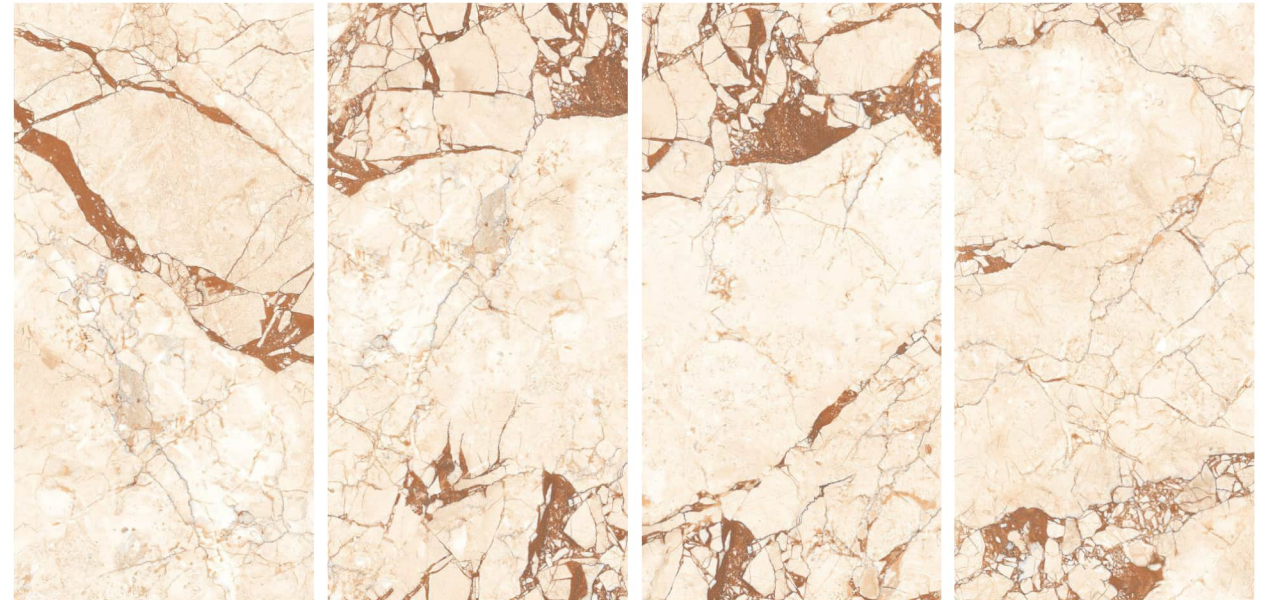

STONEX BEIGE