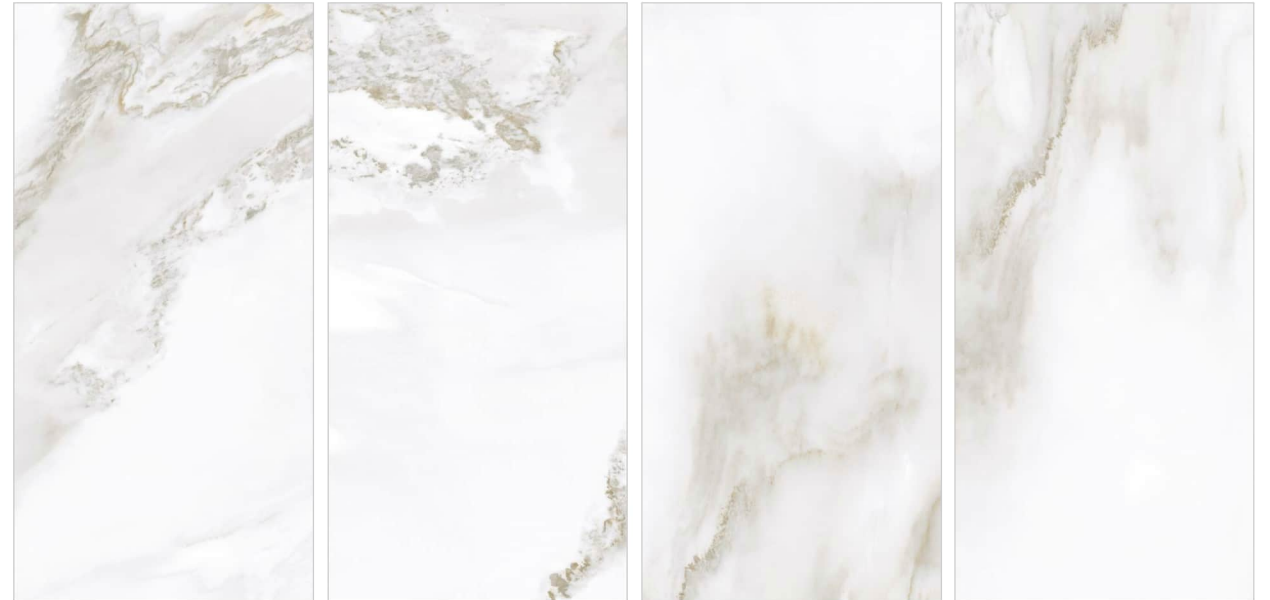

4

RANDOMS

**Technical
Characteristics**

PREVIEW OF : DESERT SMOKE

60x120cm / 2'x4'
POLISHED SURFACE

BEAUTY IS AWARENESS OF PASSION AND EXPERIENCE

Energising, unique, powerful. Is it an ideal choice for a boardroom. Absolutely! Handpicked from the quarries of South America, this granite can leave a lasting impression on everyone.