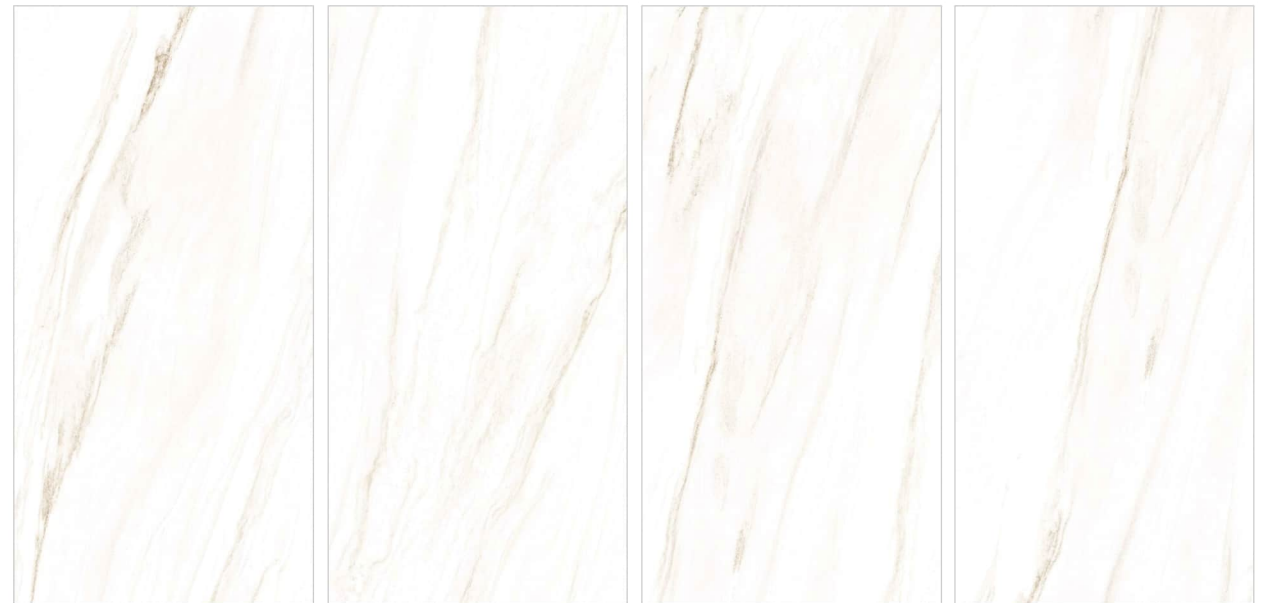

PREVIEW OF : GALALA GOLD

Thickness

09mm
Approx

Size

600x1200mm
60x120cm / 2'x4'

Finish

Polished Surface
Polished Glazed Vitrified Tiles

GALALA GOLD