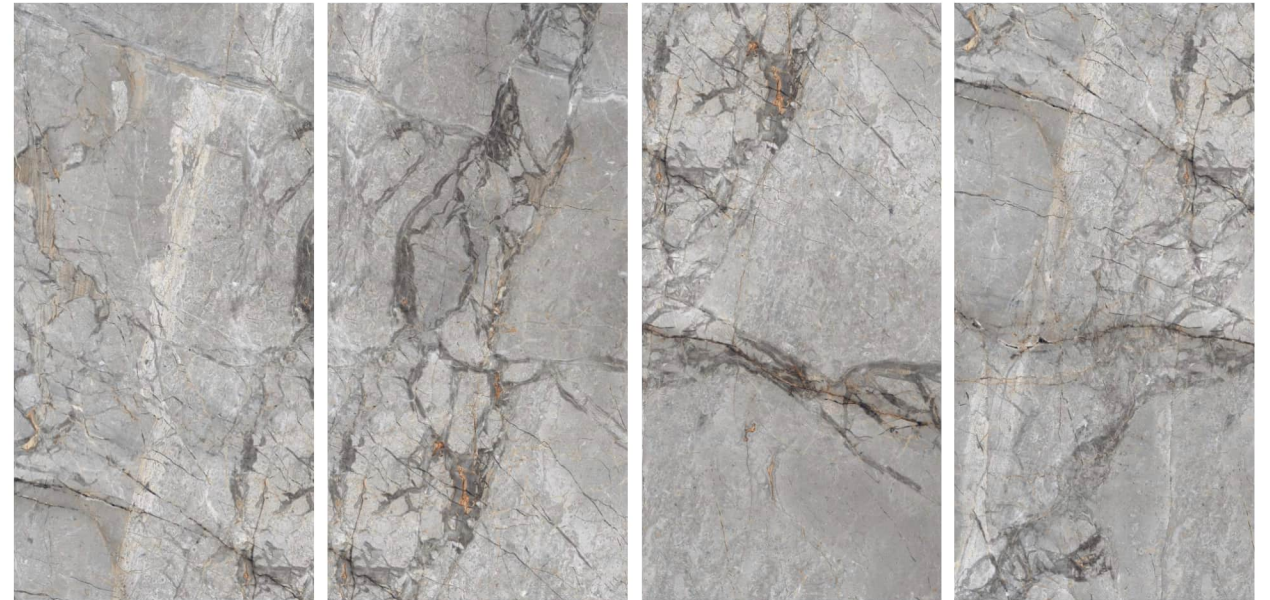

MORROCO GREY