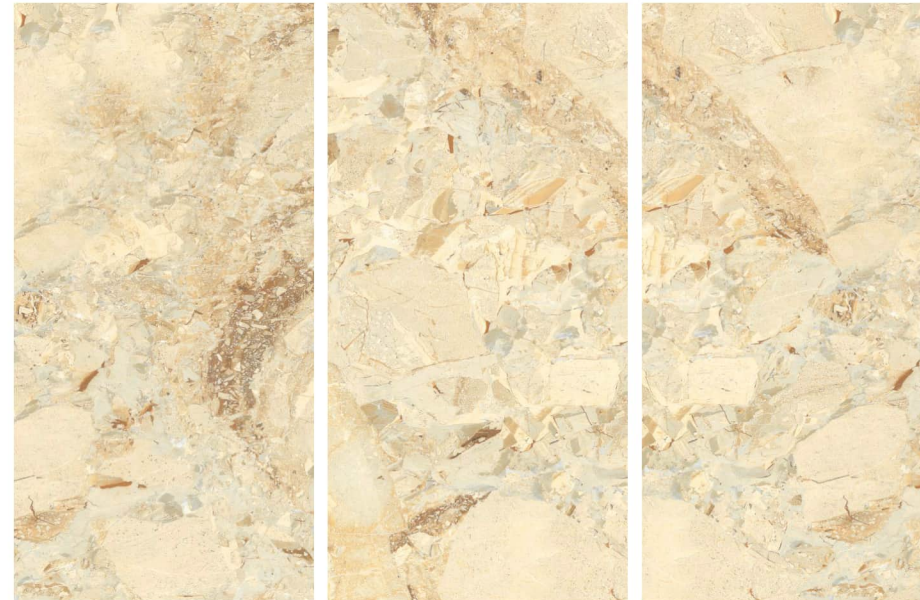

COLUMBUS NATURAL