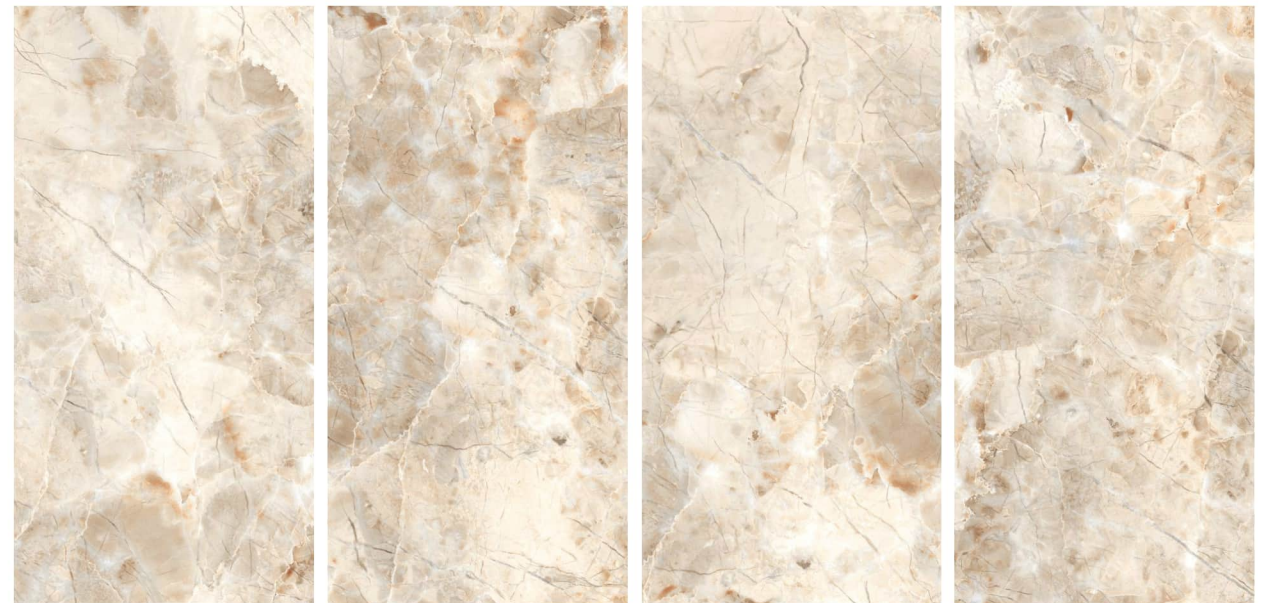

4

RANDOMS

**Technical
Characteristics**

AVAILABLE IN 3 OTHER COLORS

COFFEE

GREY

PERLE

PREVIEW OF : ADONIS BEIGE