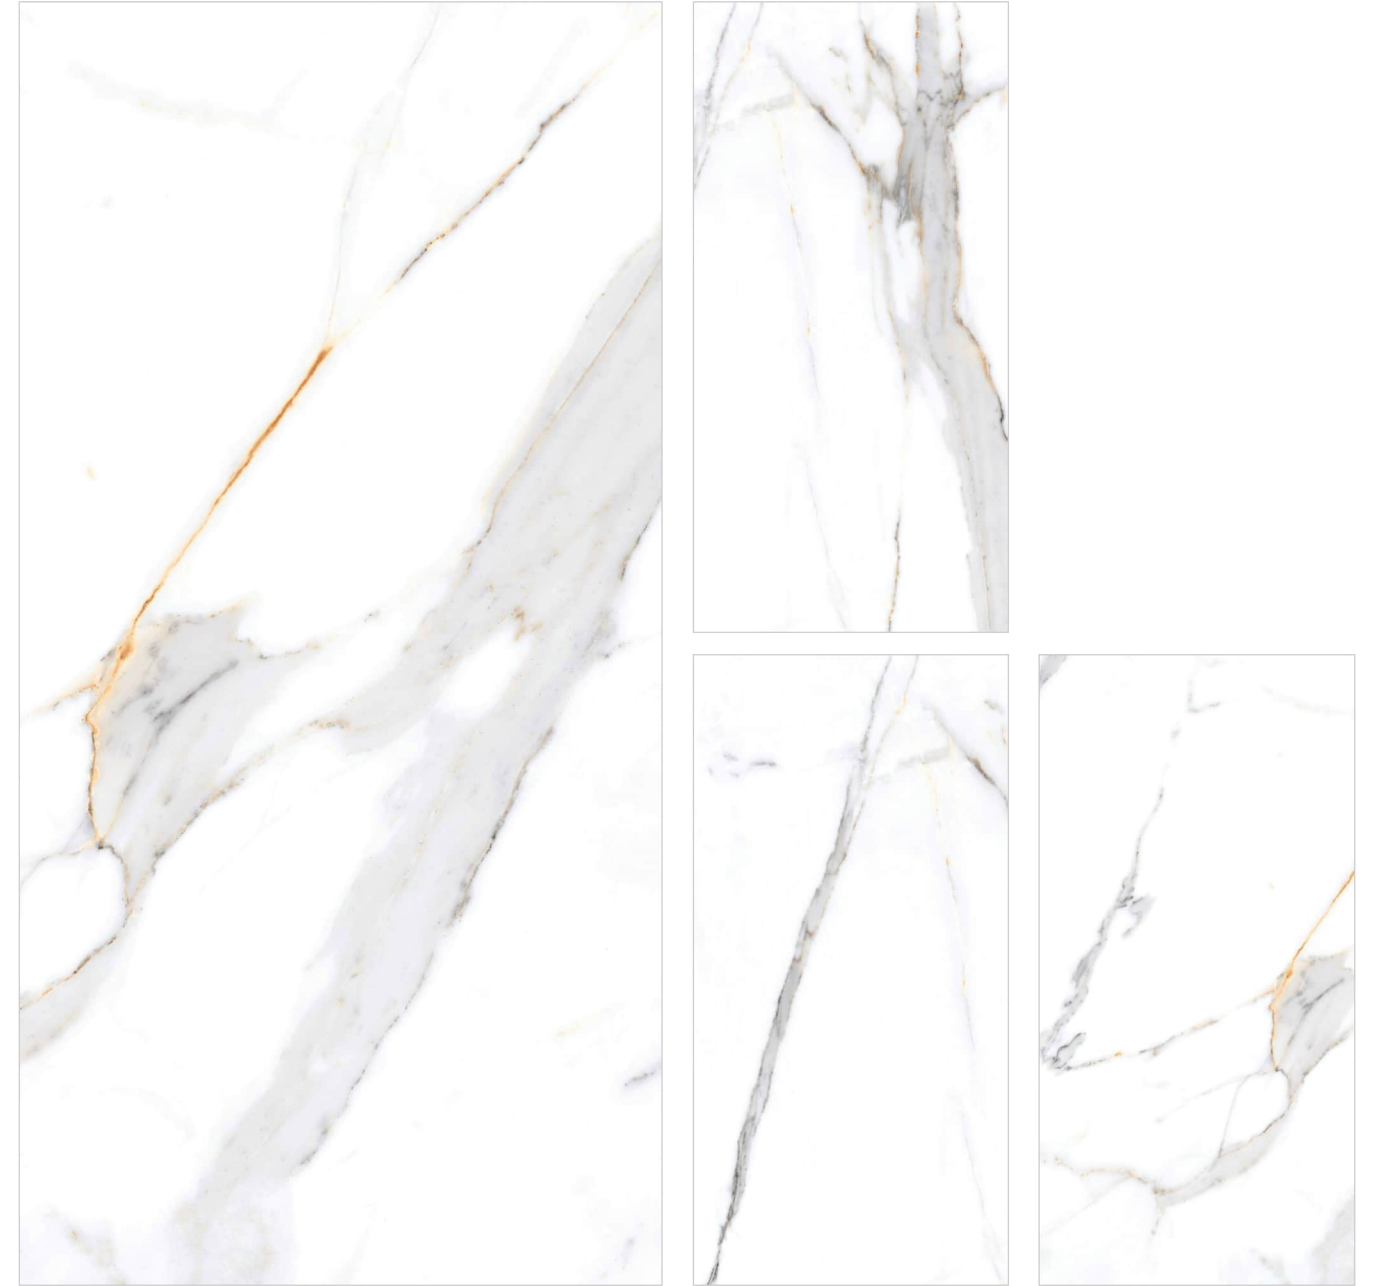

PACIFIC BROWN

Size : 600x1200mm
Finish : Polished Surface
Faces : 4 Randoms
Thickness : 9mm (Approx)

Technical Information :