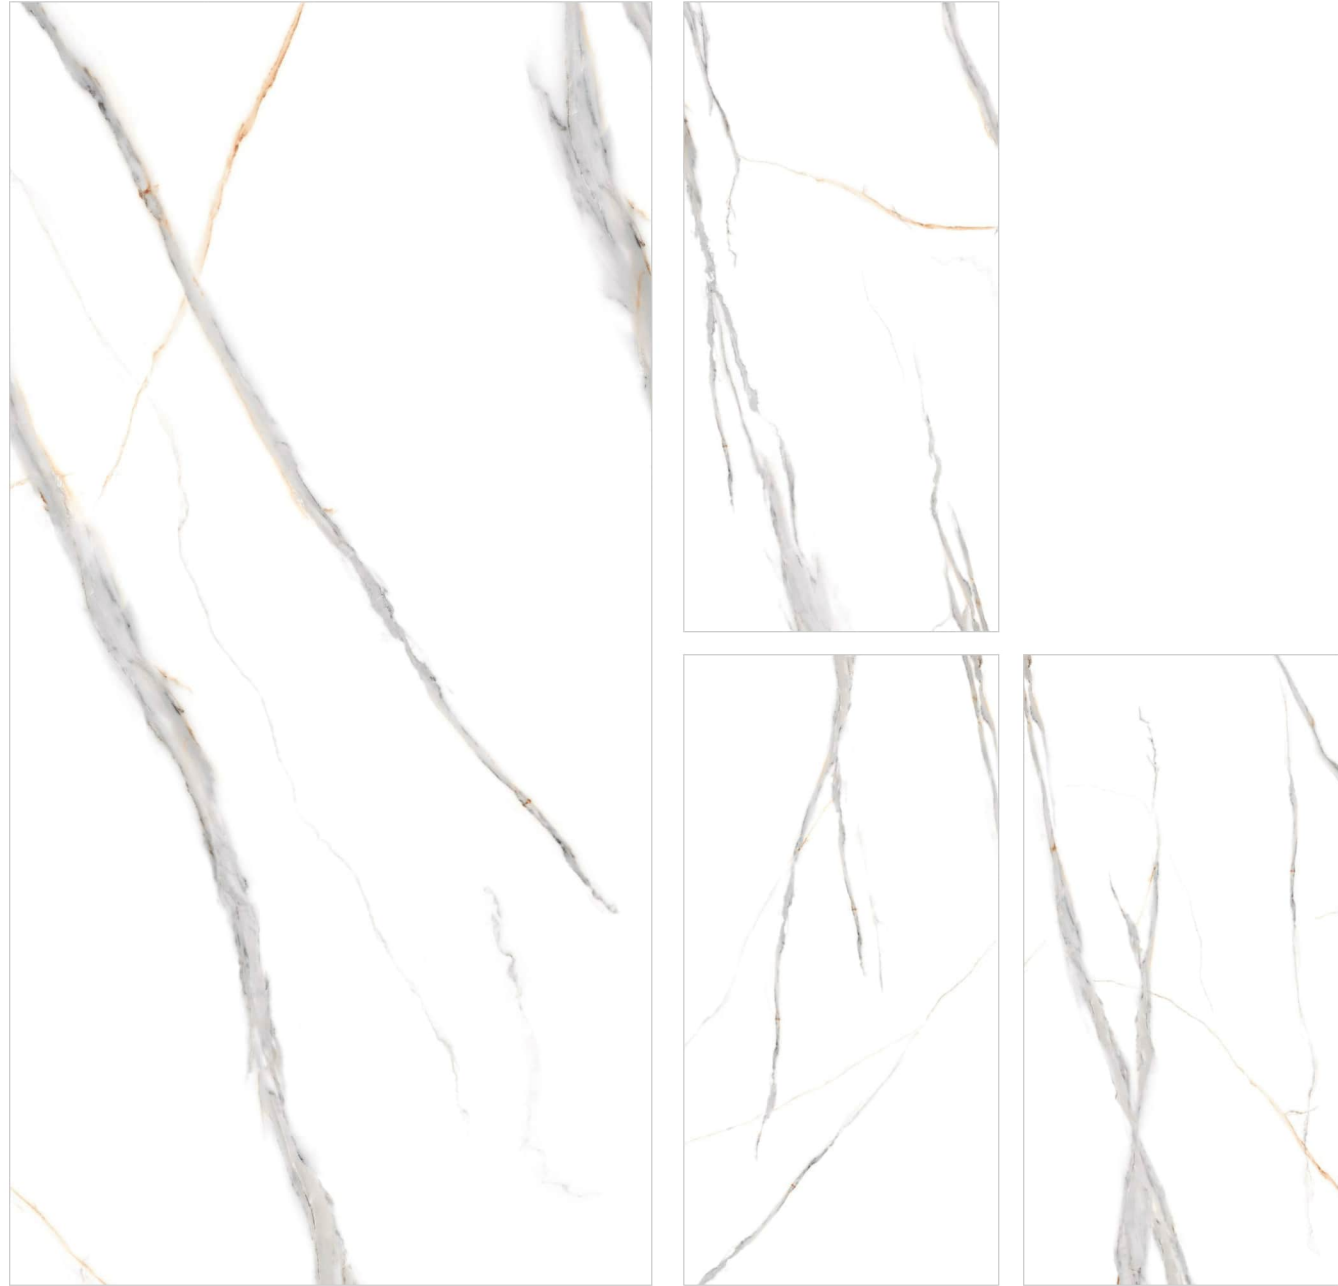

CARLOS CARARA

Size : 600x1200mm
Finish : Polished Surface
Faces : 4 Randoms
Thickness : 9mm (Approx)

Technical Information :