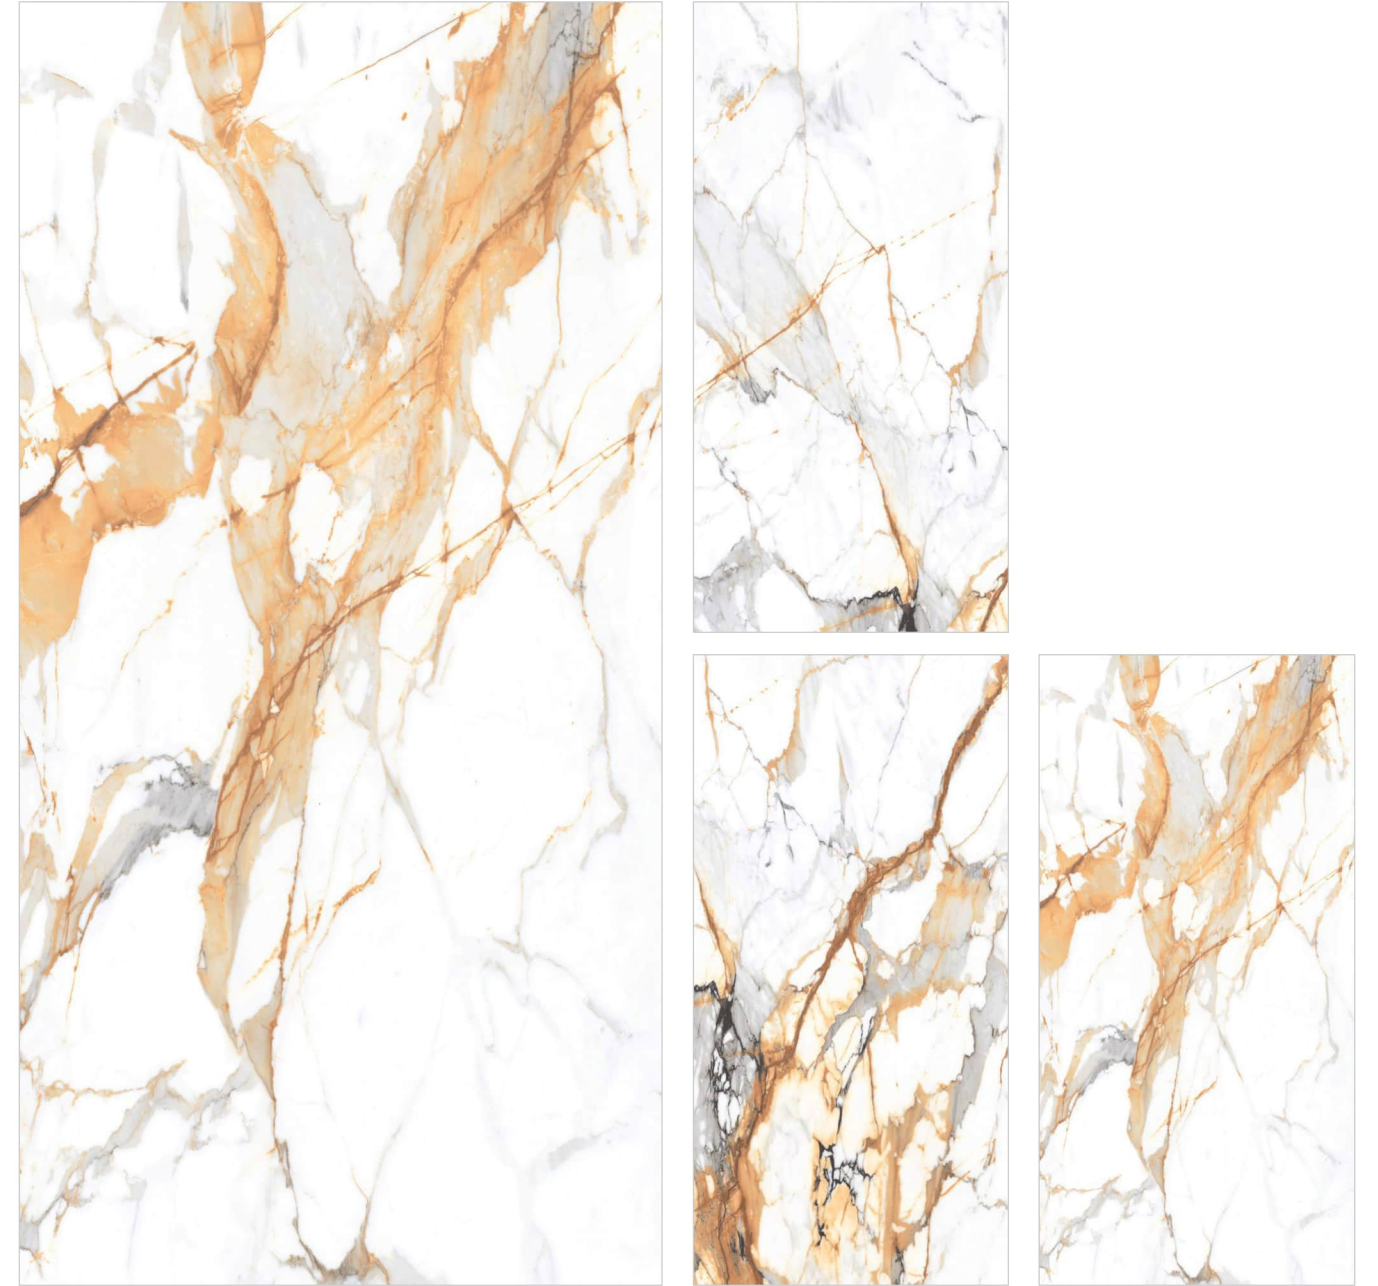

Technical Information :

LEVIS-SATUARIO

Size : 600x1200mm
Finish : Polished Surface
Faces : 3 Randoms
Thickness : 9mm (Approx)

Technical Information :

LINER WHITE

Size : 600x1200mm
Finish : Polished Surface
Faces : 4 Randoms
Thickness : 9mm (Approx)