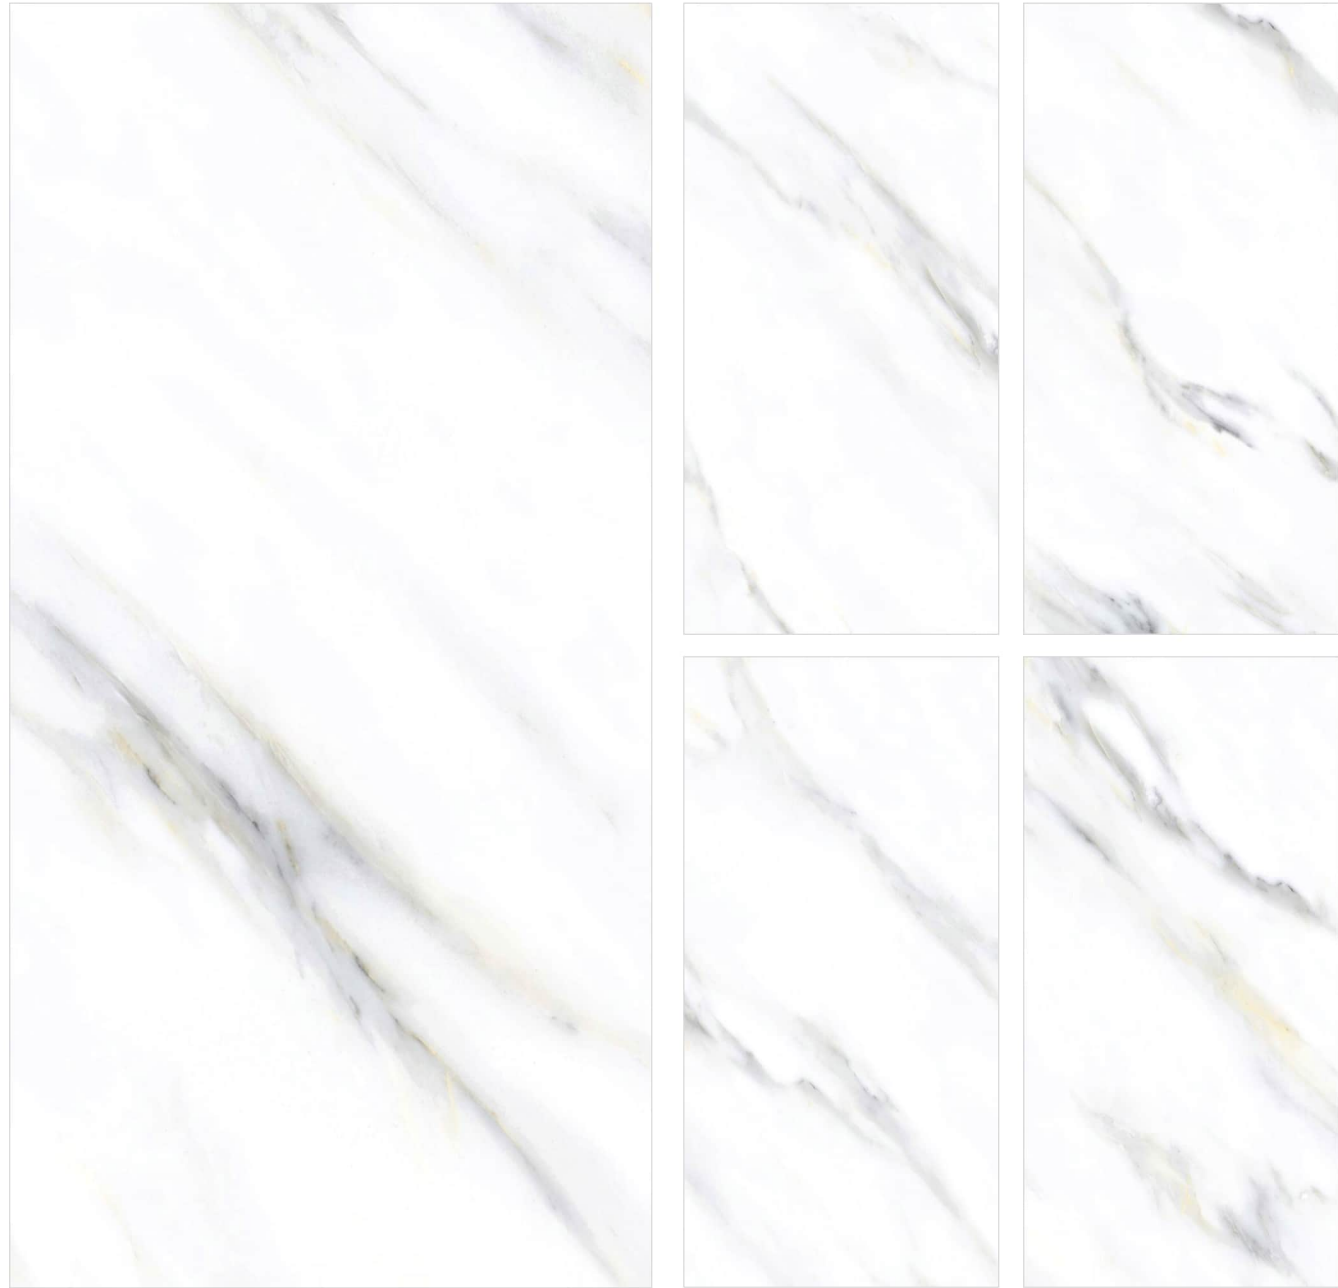

VENTO WHITE

Size : 600x1200mm
Finish : Polished Surface
Faces : 8 Randoms
Thickness : 9mm (Approx)

Technical Information :