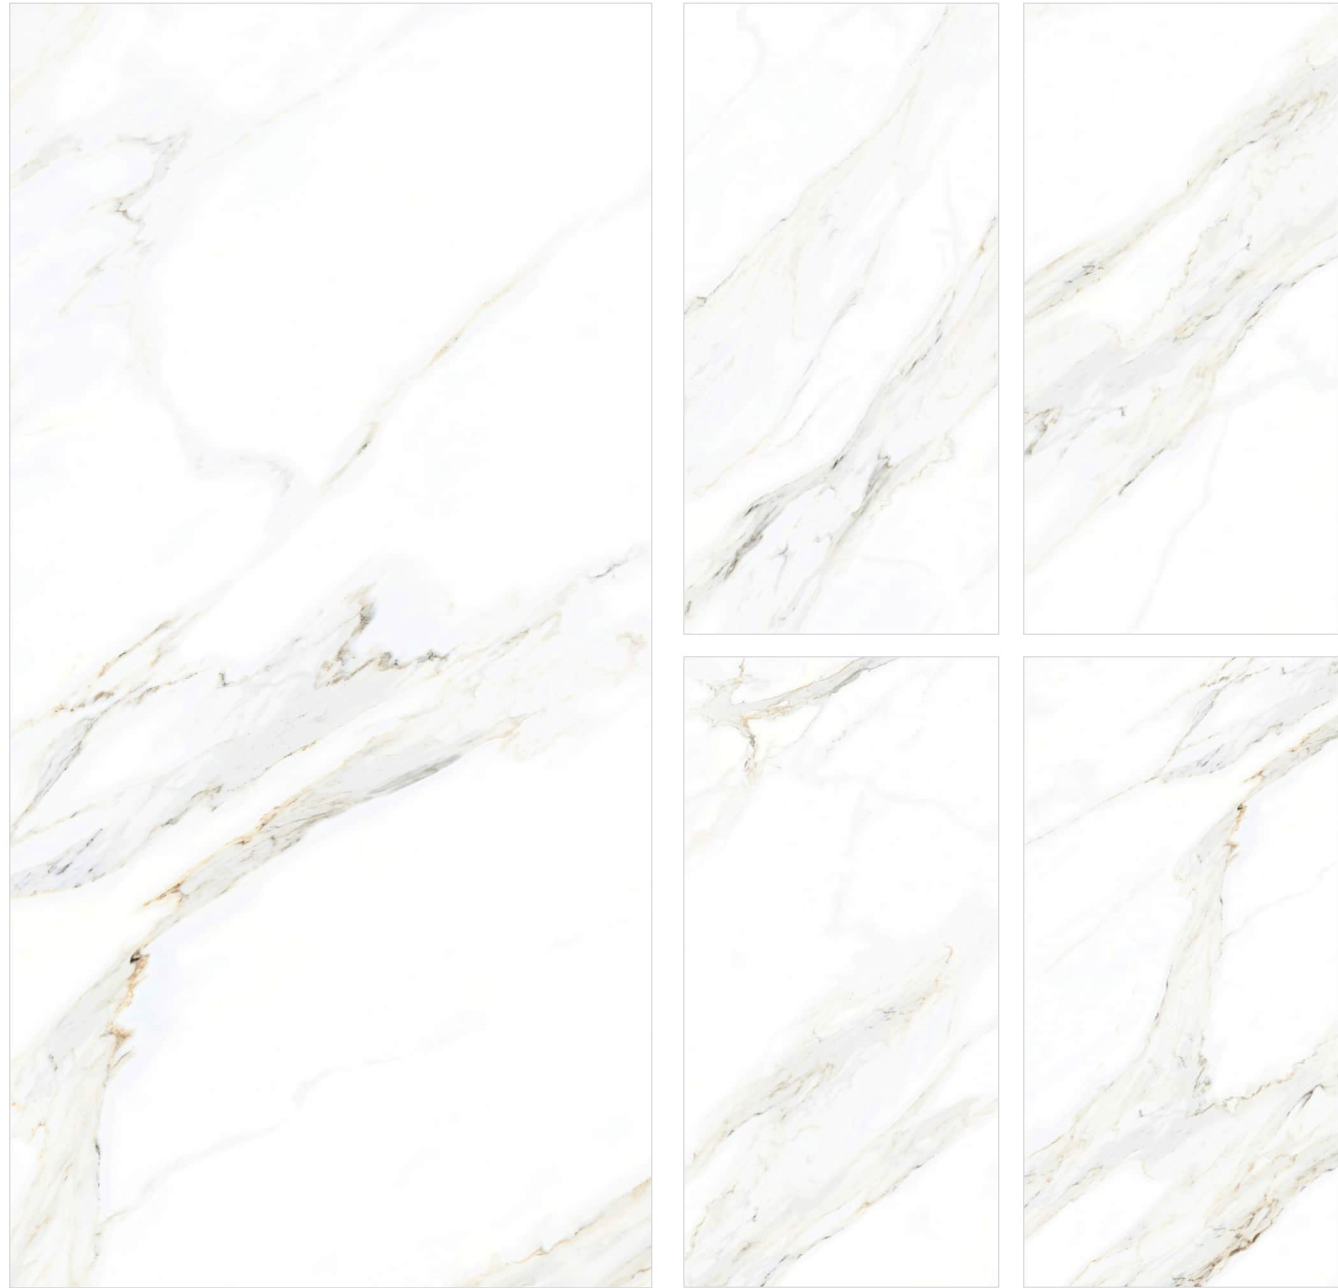

Technical Information :

APOLLO STATUARIO

Size : 600x1200mm
Finish : Polished Surface
Faces : 6 Randoms
Thickness : 9mm (Approx)

Technical Information :

MAPEL STATUARIO

Size : 600x1200mm
Finish : Polished Surface
Faces : 6 Randoms
Thickness : 9mm (Approx)