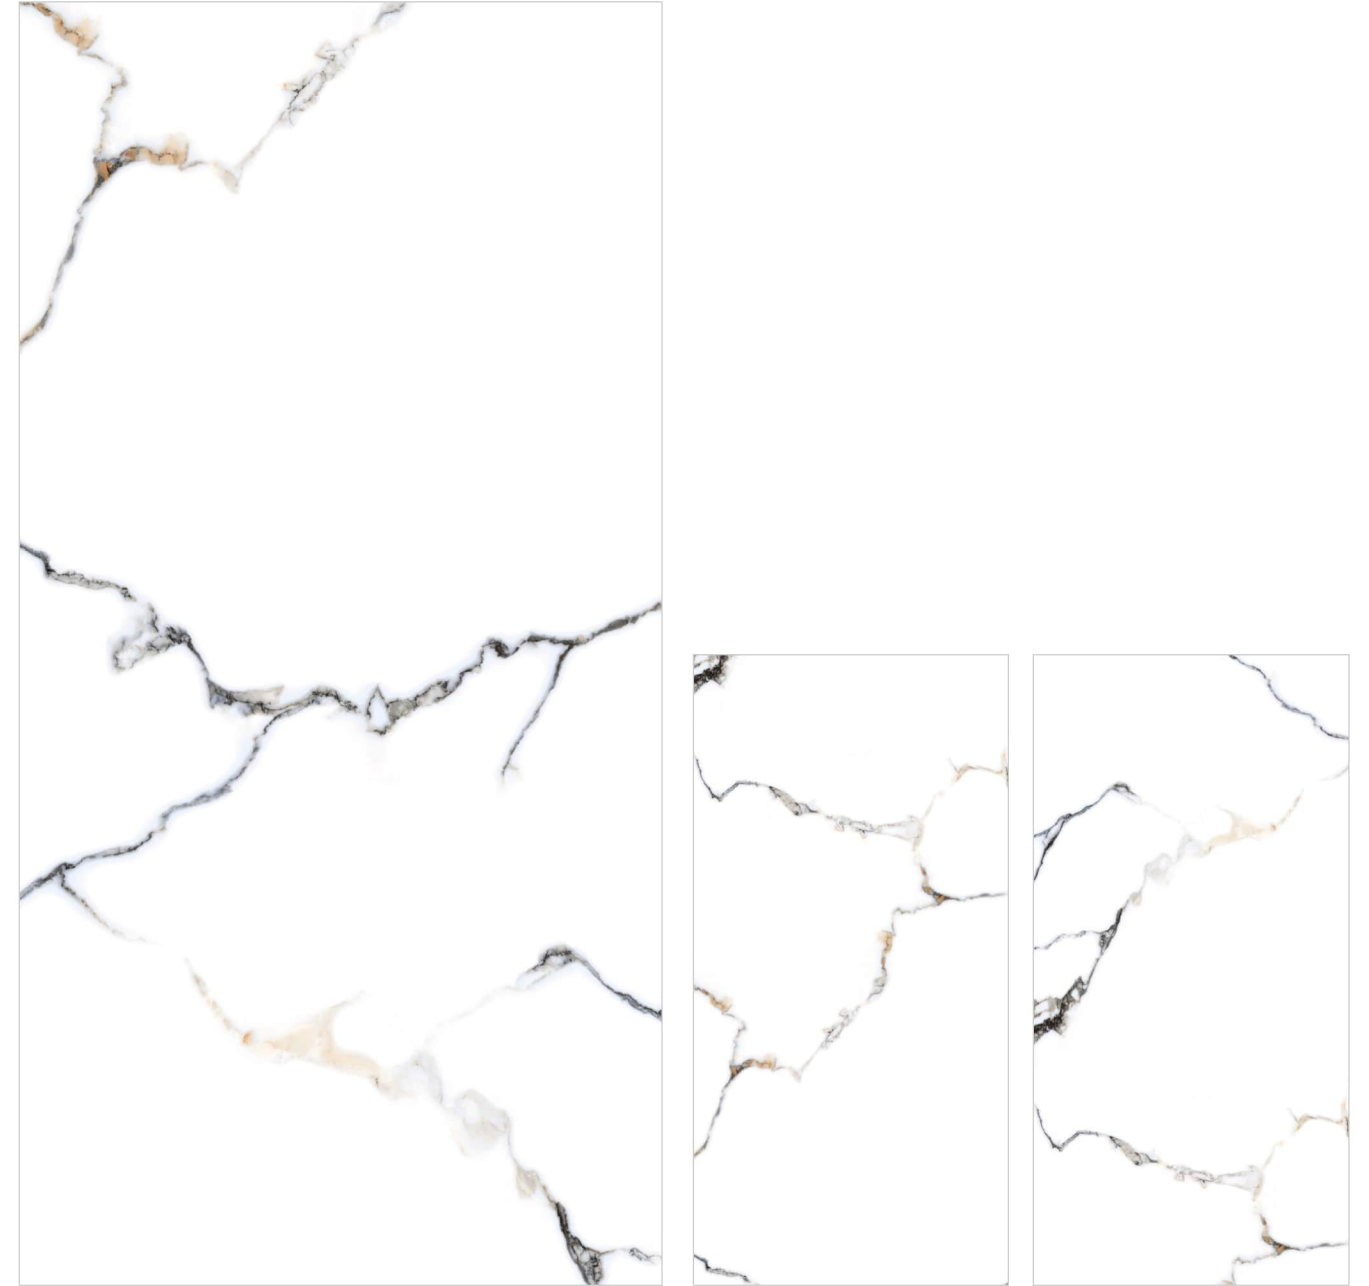

Technical Information :

CARLOS CARARA

Size : 600x1200mm
Finish : Polished Surface
Faces : 4 Randoms
Thickness : 9mm (Approx)

Technical Information :

CARLOS WHITE

Size : 600x1200mm
Finish : Polished Surface
Faces : 3 Randoms
Thickness : 9mm (Approx)