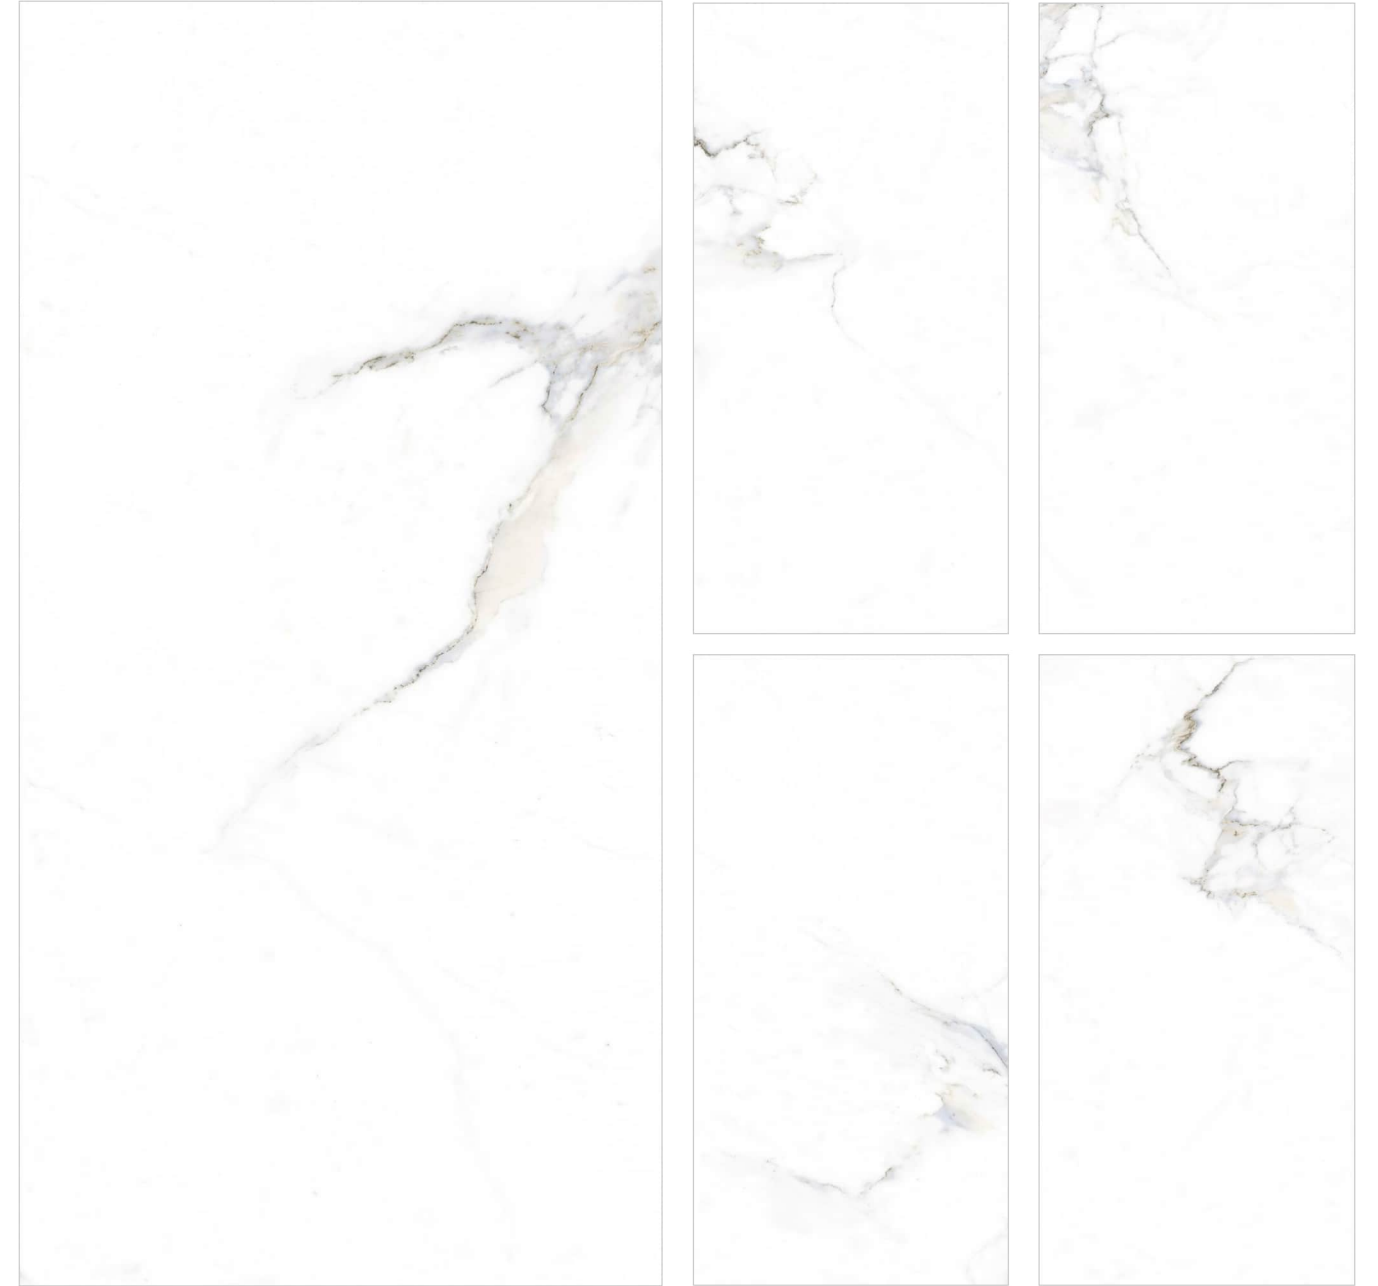

ALTRA WHITE

Size : 600x1200mm
Finish : Polished Surface
Faces : 9 Randoms
Thickness : 9mm (Approx)

Technical Information :