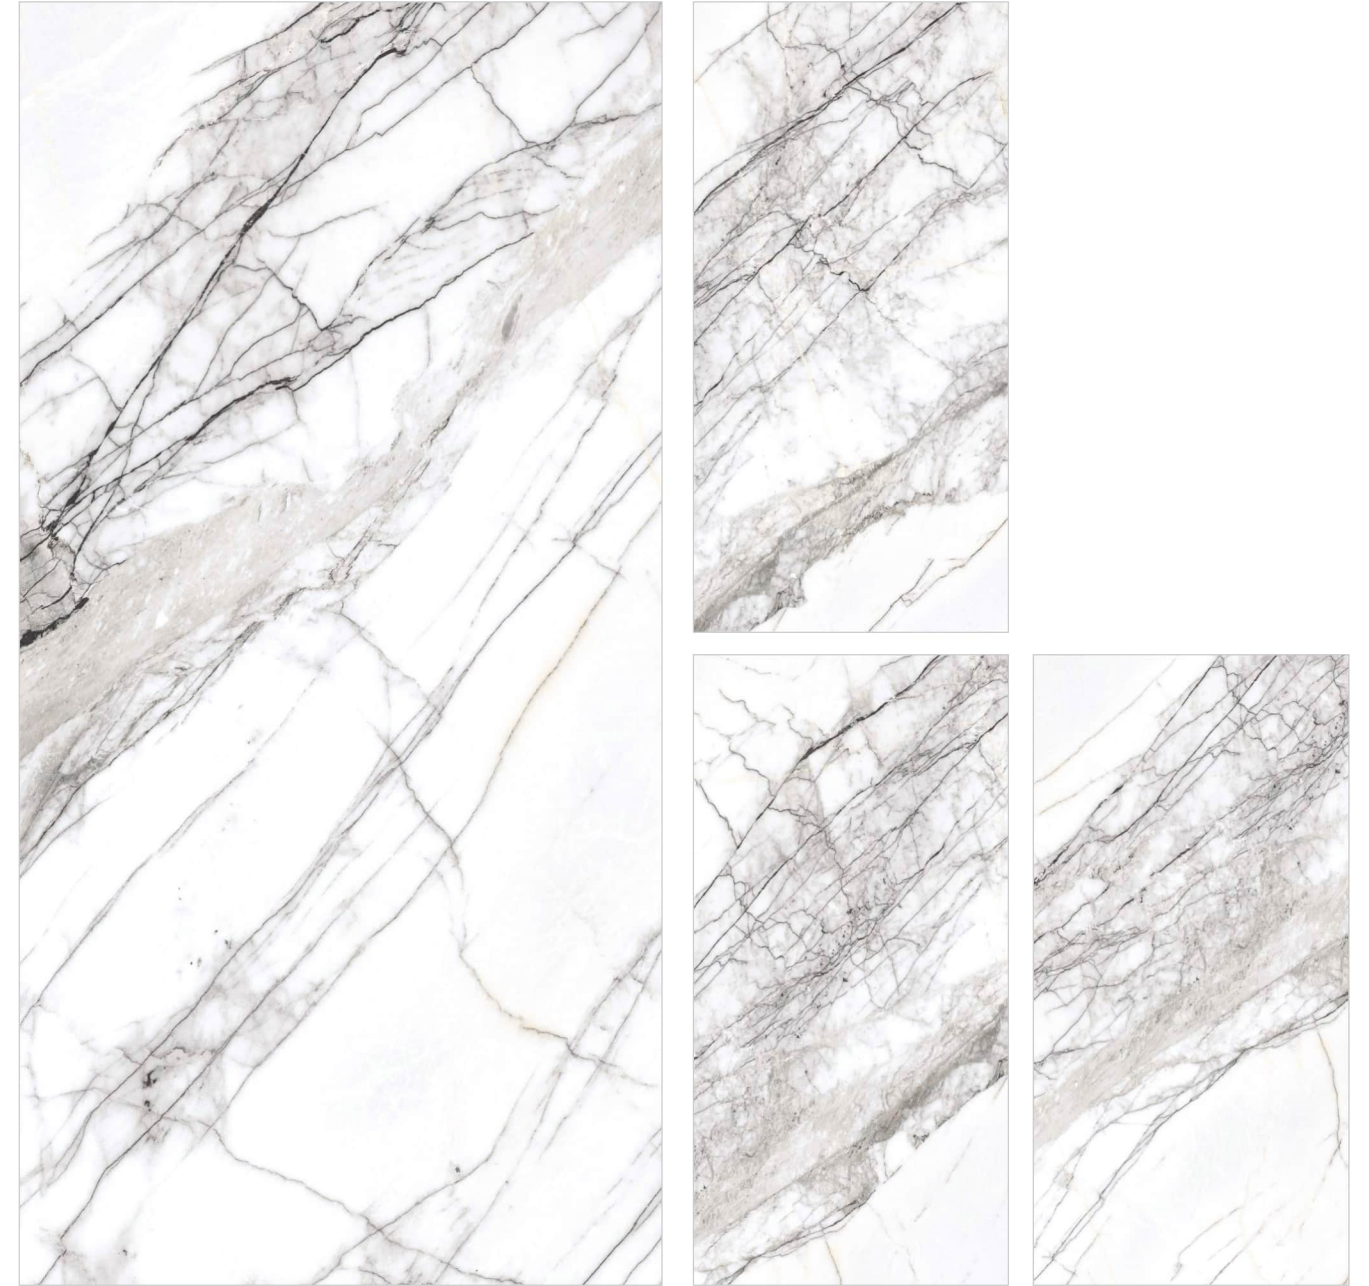

Technical Information :

EXTREME STATUARIO

Size : 600x1200mm
Finish : Polished Surface
Faces : 4 Randoms
Thickness : 9mm (Approx)

Technical Information :

FLUENCE WHITE

Size : 600x1200mm
Finish : Polished Surface
Faces : 4 Randoms
Thickness : 9mm (Approx)