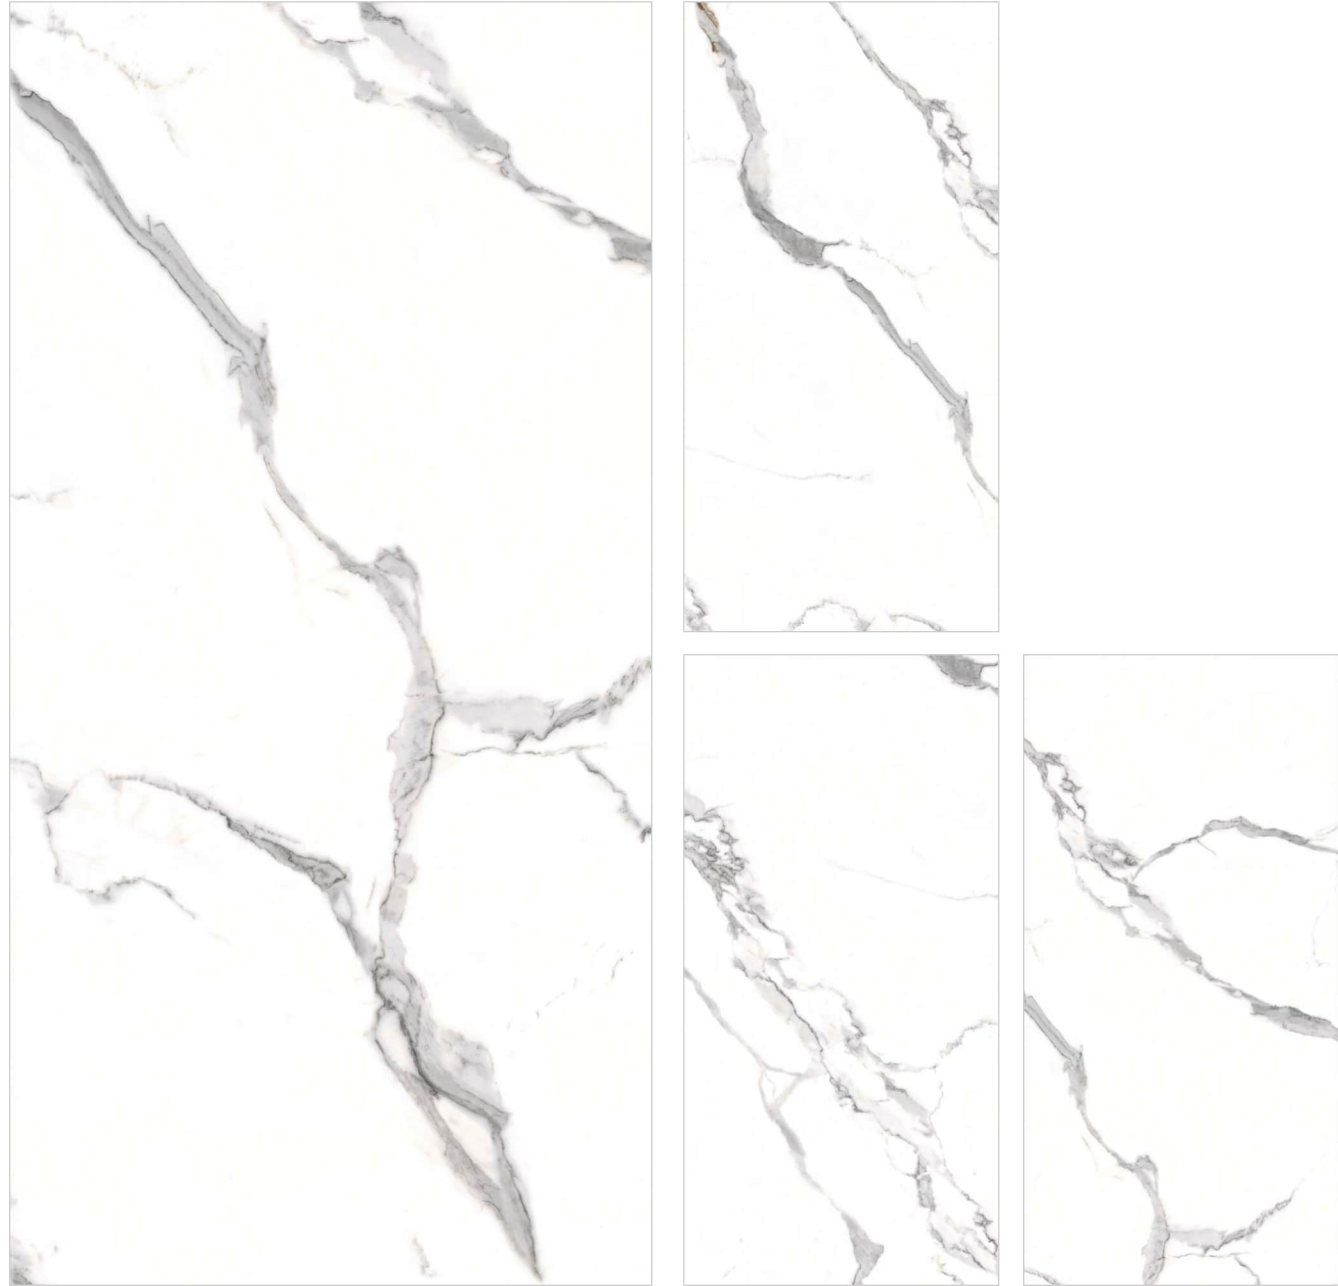

Technical Information :

UNICO WHITE

Size : 600x1200mm
Finish : Polished Surface
Faces : 4 Randoms
Thickness : 9mm (Approx)

Technical Information :

VICTORIA WHITE

Size : 600x1200mm
Finish : Polished Surface
Faces : 4 Randoms
Thickness : 9mm (Approx)