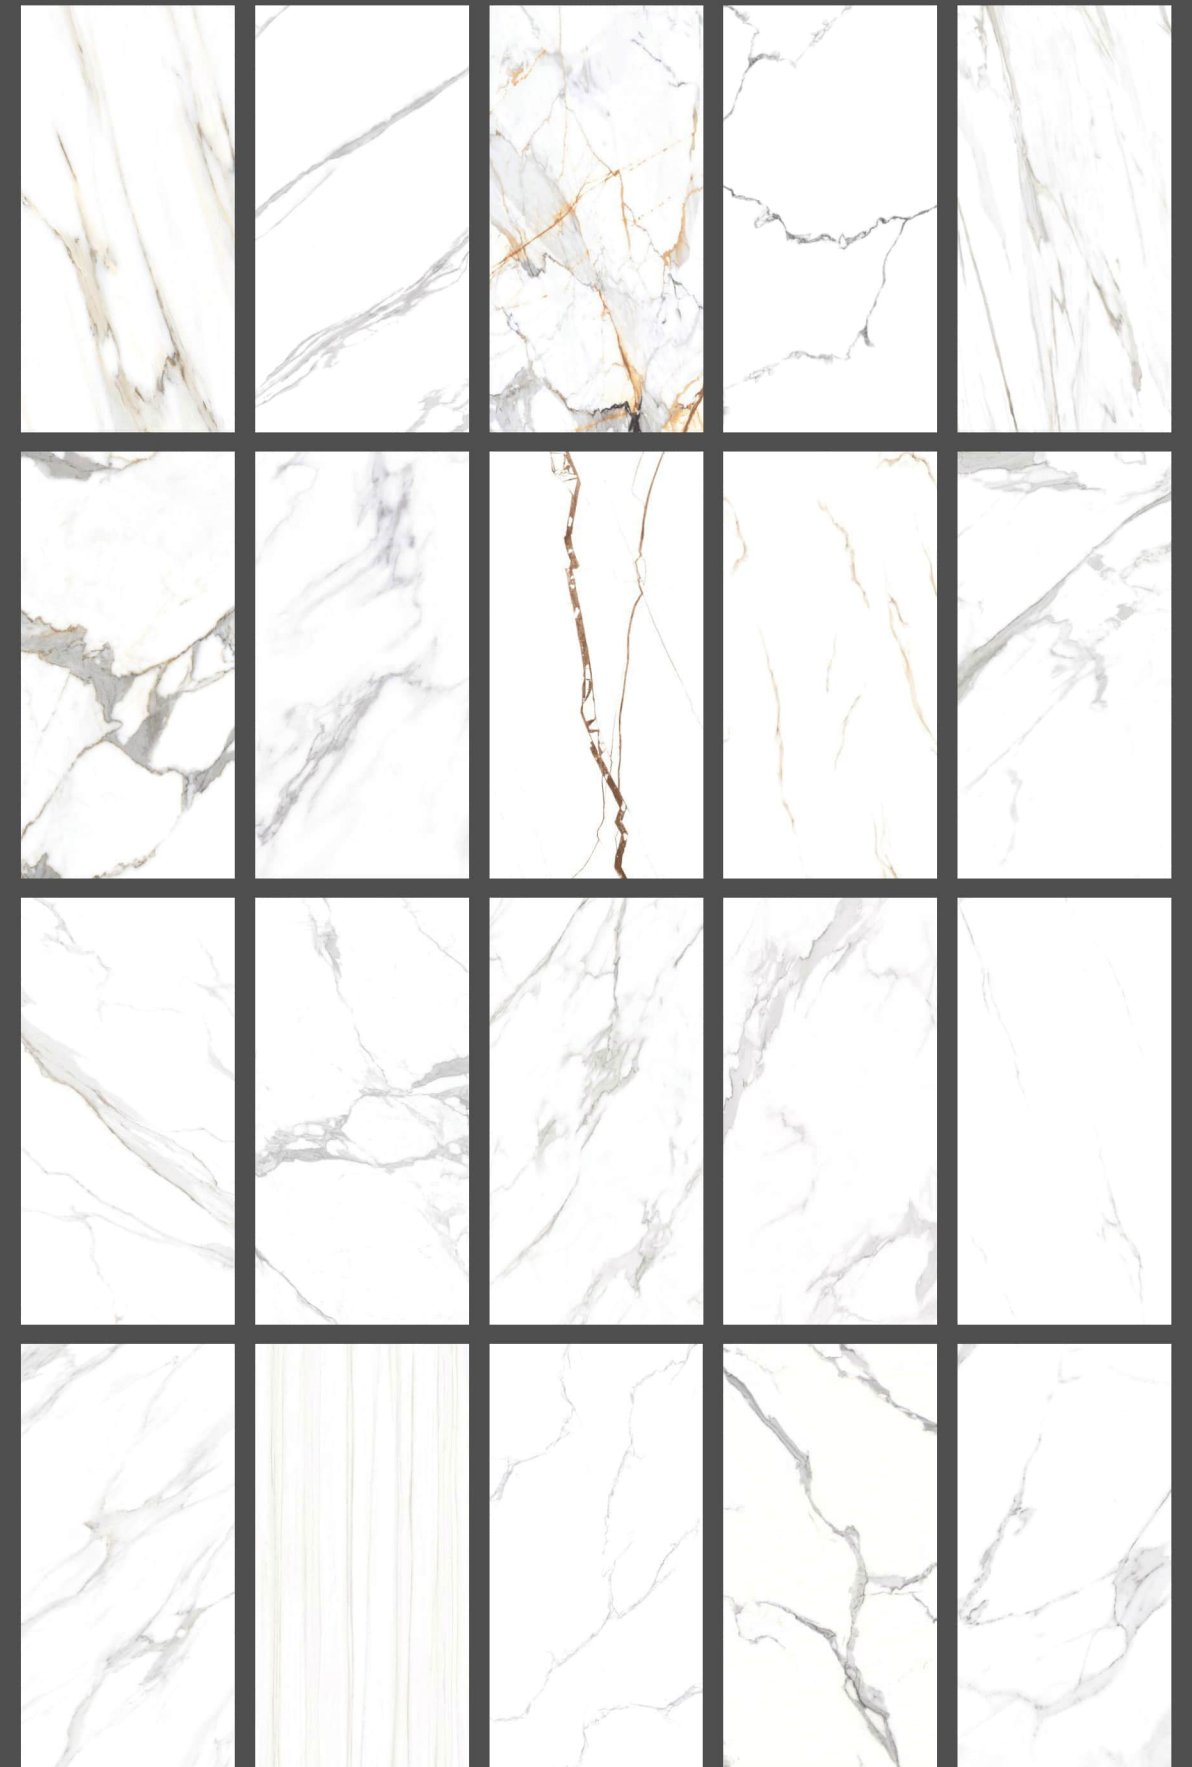

PRODUCT
RANGE

ASTONE GOLD

Size : 600x1200mm
Finish : Polished Surface
Faces : 4 Randoms
Thickness : 9mm (Approx)

Technical Information :

AZUVI WHITE

Size : 600x1200mm
Finish : Polished Surface
Faces : 5 Randoms
Thickness : 9mm (Approx)