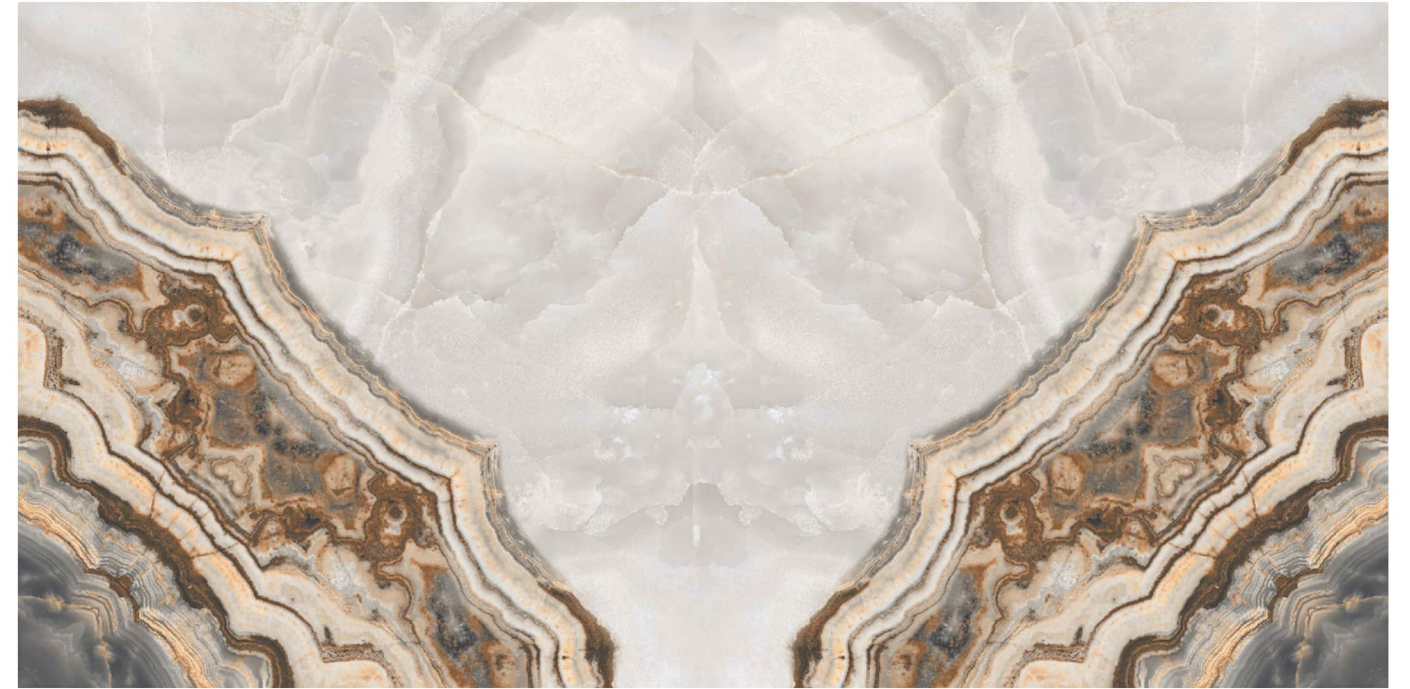

Surface:
Polished Surface

HENNY

Patterns

Informations

Size:
600x1200mm
60x120cm / 2'x4'

Surface:
Polished Surface

BOOKMATCH
• The Lavish Appearance •

CRYSTAL