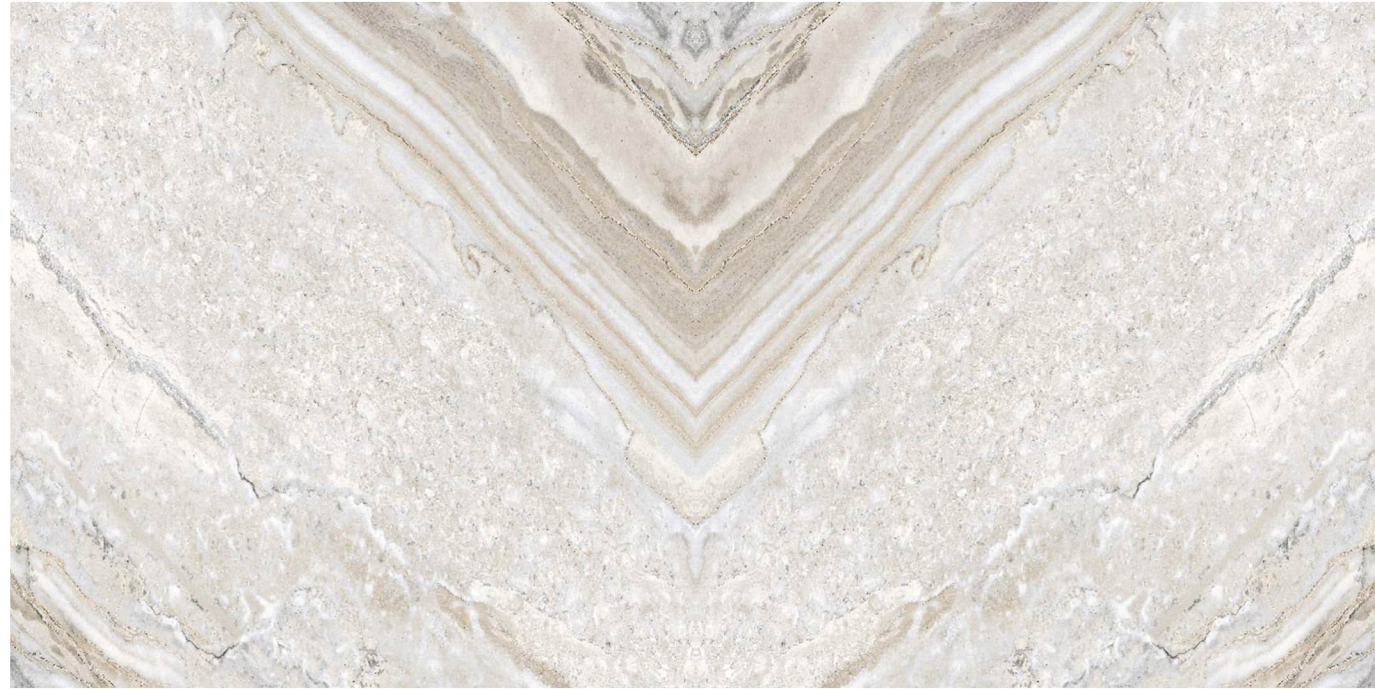

DUSTER

Patterns

Informations

Size:
600x1200mm
60x120cm / 2'x4'

Surface:
Polished Surface

Patterns

Informations

Size:
600x1200mm
60x120cm / 2'x4'

Surface:
Polished Surface