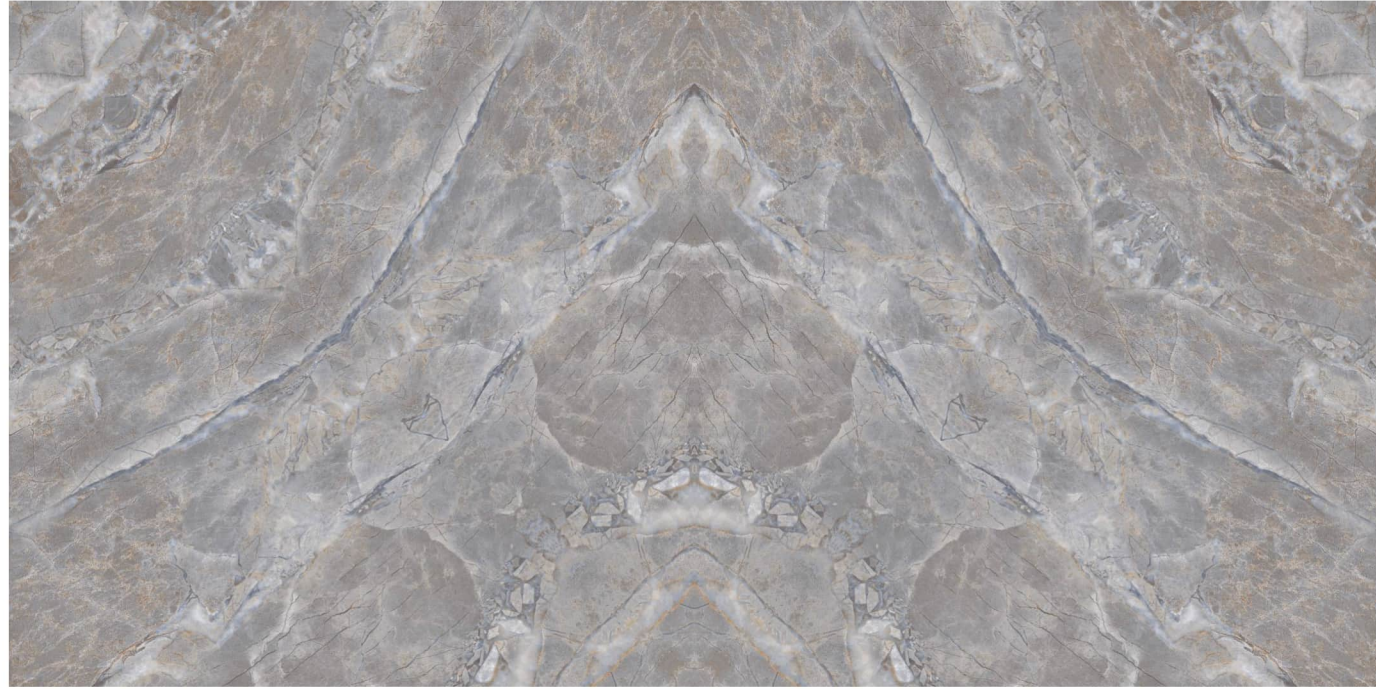

Informations

Size:
600x1200mm
60x120cm / 2'x4'

Surface:
Polished Surface

FOSSIL NERO

Patterns

Informations

Size:
600x1200mm
60x120cm / 2'x4'

Surface:
Polished Surface