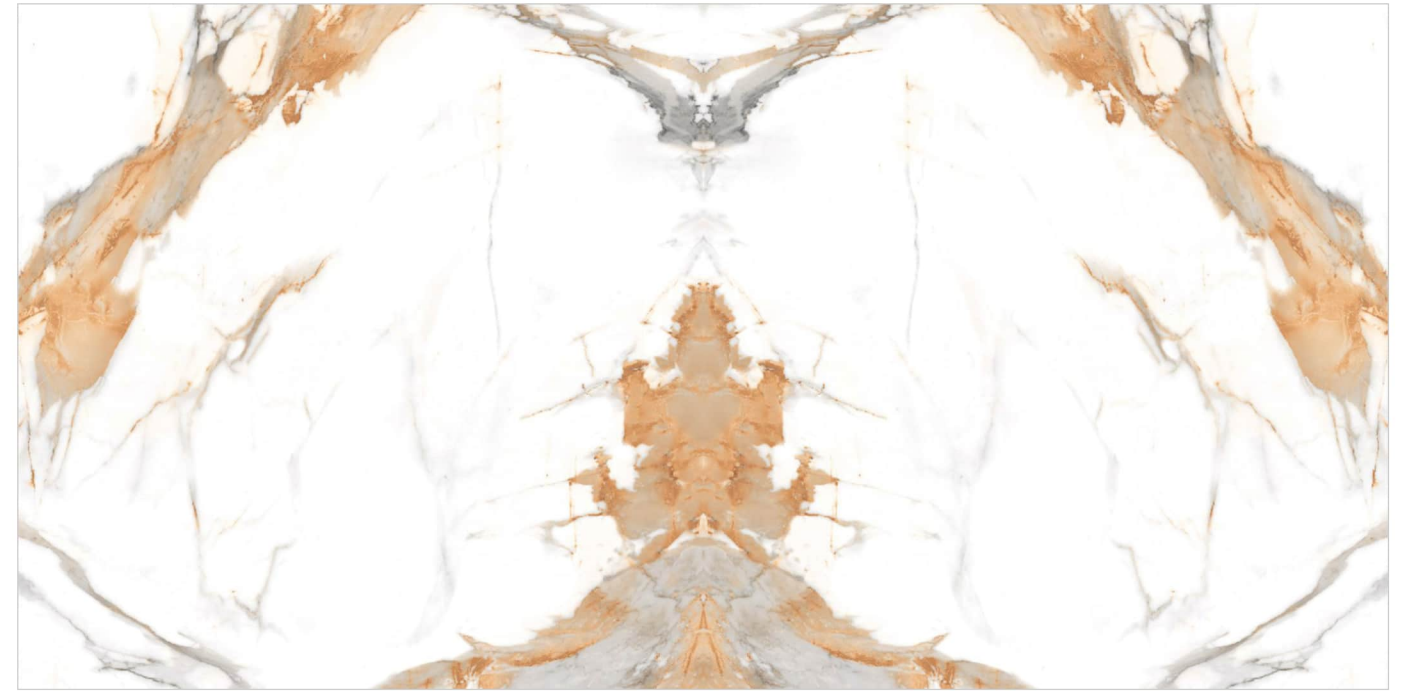

CORAL

Patterns

Informations

Size:
600x1200mm
60x120cm / 2'x4'

Surface:
Polished Surface

BOOKMATCH

• The Lavish Appearance •

DAURA