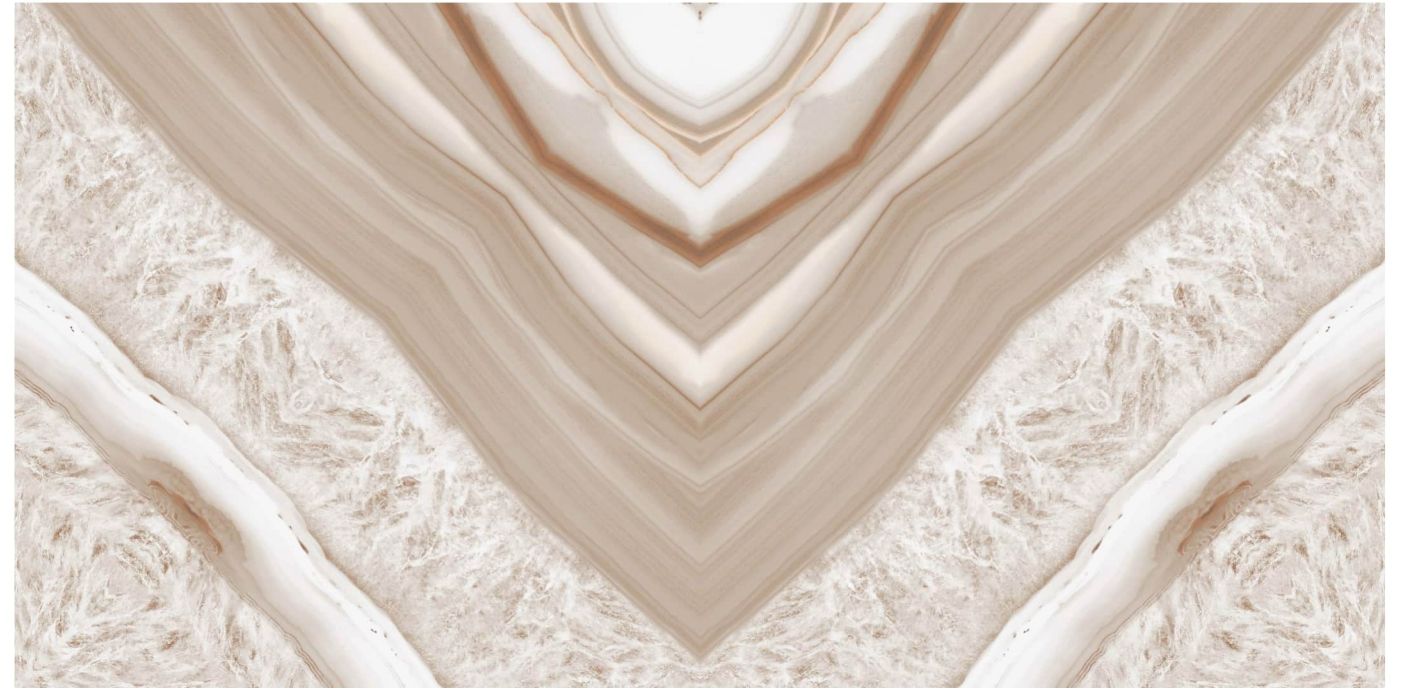

Surface:
Polished Surface

OCRA BRWON

Patterns

Informations

Size:
600x1200mm
60x120cm / 2'x4'

Surface:
Polished Surface

BOOKMATCH
• The Lavish Appearance •

OCRA BLUE