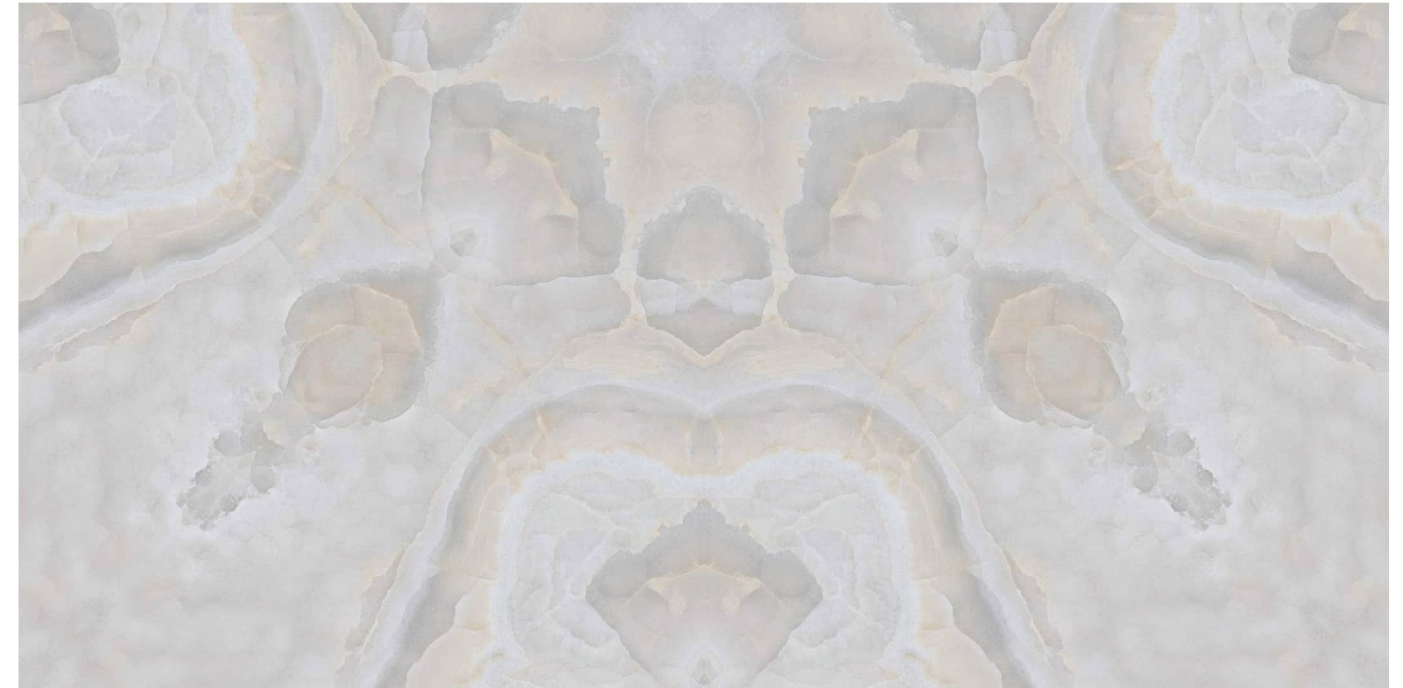

Patterns

①

②

Informations

Size:
600x1200mm
60x120cm / 2'x4'

Surface:
Polished Surface

OXA MID

Patterns

①

②

Informations

Size:
600x1200mm
60x120cm / 2'x4'

Surface:
Polished Surface