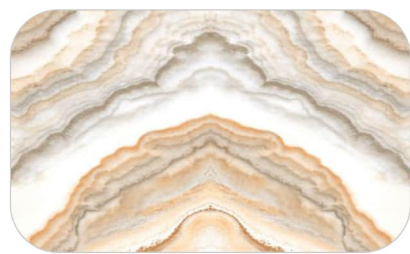

**PRODUCT
RANGE**

BOOKMATCH

• The Lavish Appearance •

ASTANA

Patterns

Informations

Size:
600x1200mm
60x120cm / 2'x4'

Surface:
Polished Surface