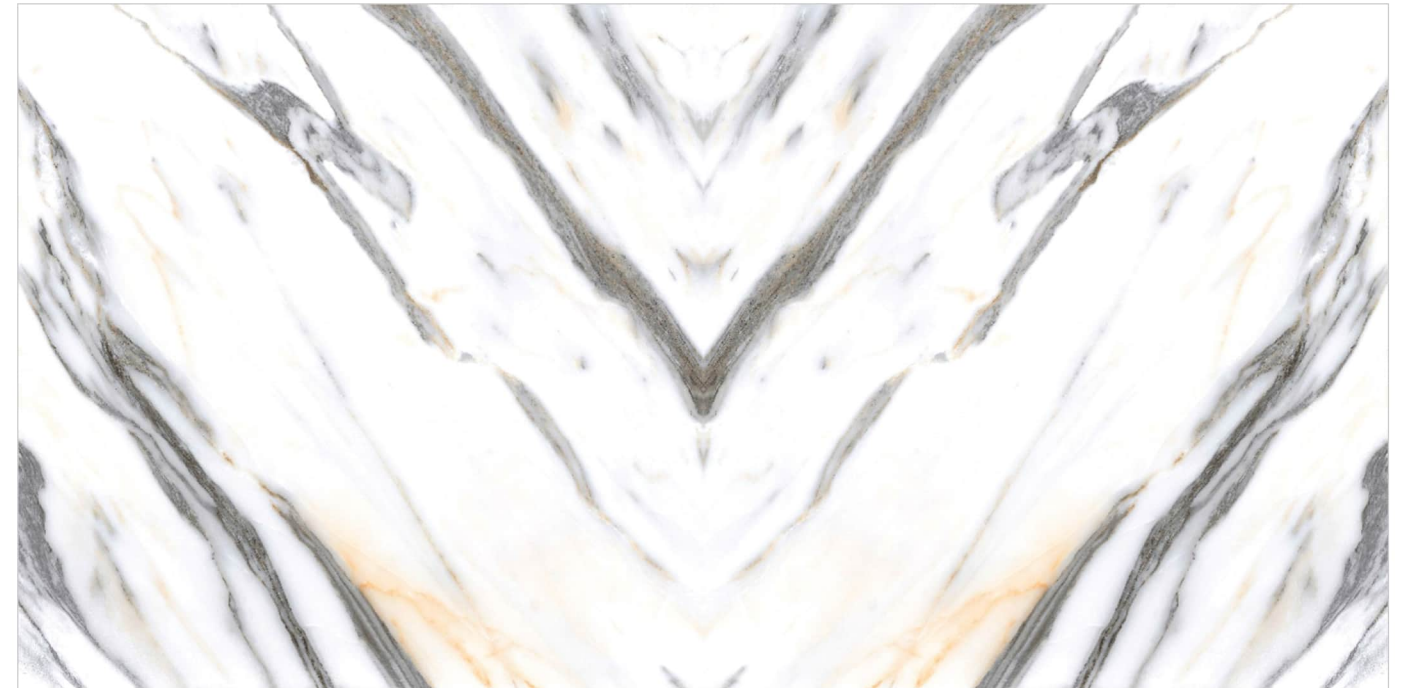

Patterns

①

②

Informations

Size:
600x1200mm
60x120cm / 2'x4'

Surface:
Polished Surface

PETAL

Patterns