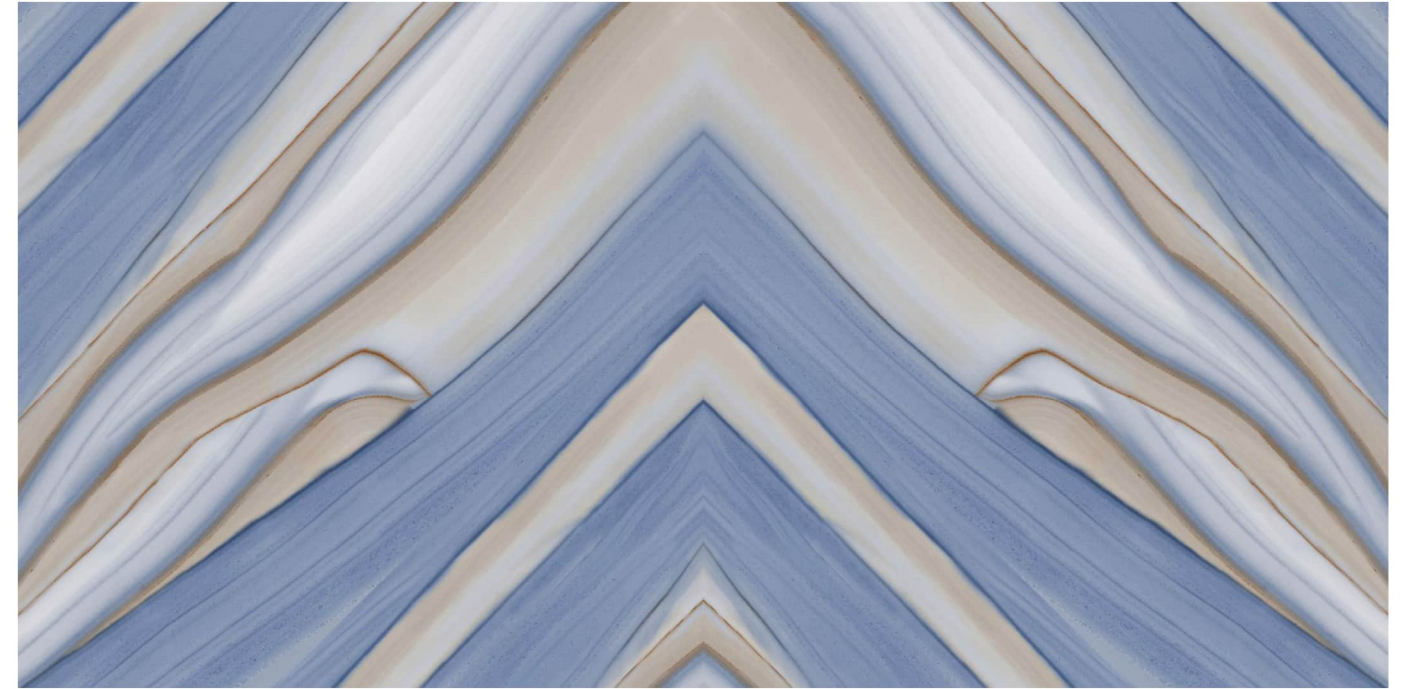

Patterns

①

②

Informations

Size:
600x1200mm
60x120cm / 2'x4'

Surface:
Polished Surface

TWIZEL

Patterns

①

②

Informations

Size:
600x1200mm
60x120cm / 2'x4'

Surface:
Polished Surface