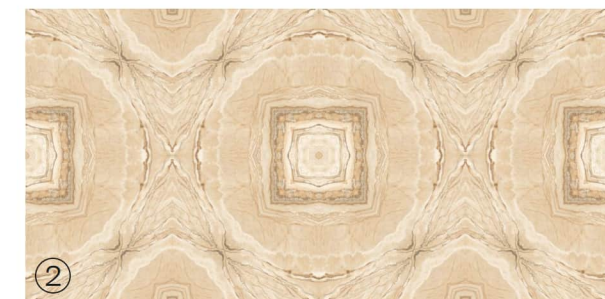

Patterns

Informations

Size:
600x1200mm
60x120cm / 2'x4'

Surface:
Polished Surface