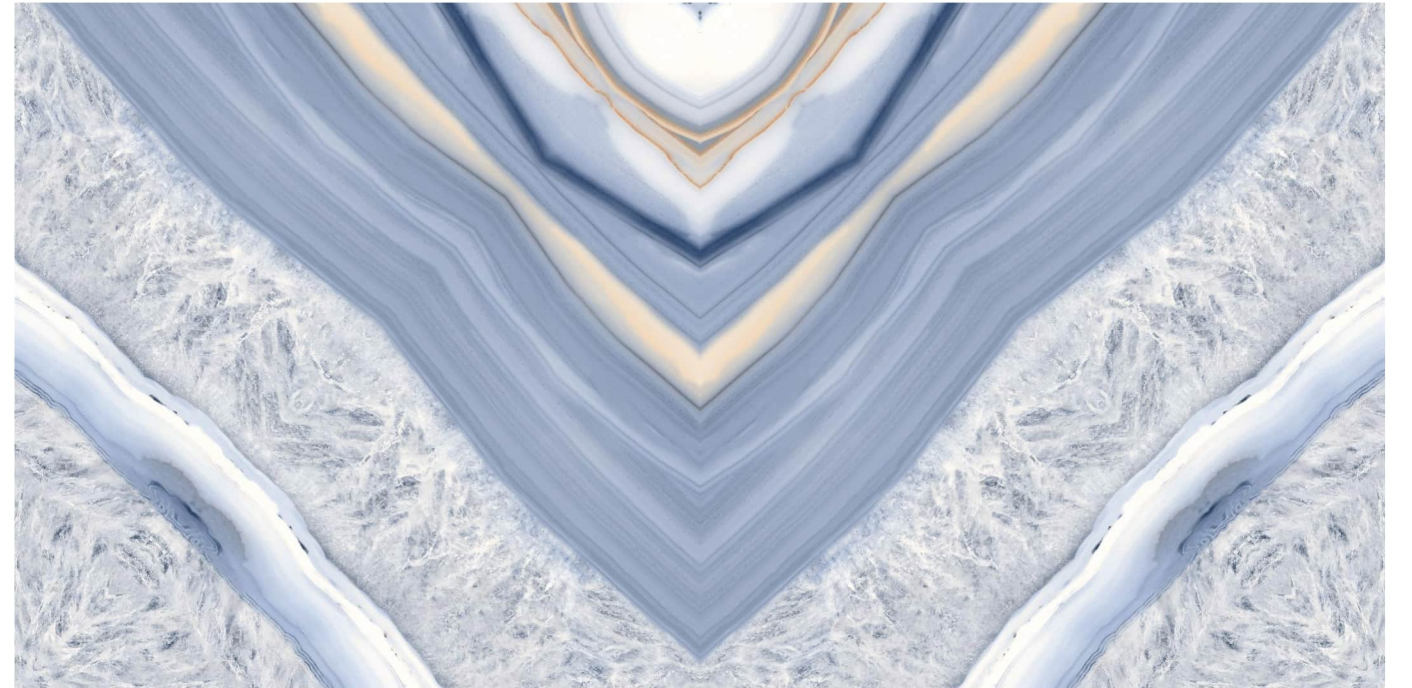

Surface:
Polished Surface

OCRA BRWON

Patterns

Informations

Size:
600x1200mm
60x120cm / 2'x4'

Surface:
Polished Surface

BOOKMATCH
• The Lavish Appearance •

OCRA BLUE