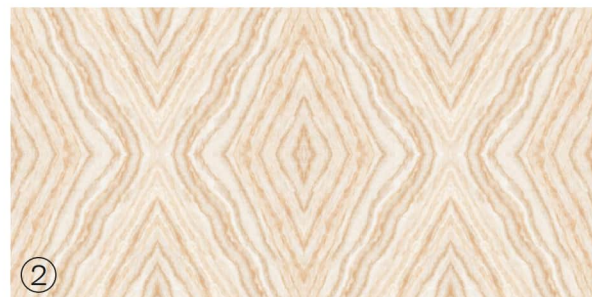

Patterns

Informations

Size:
600x1200mm
60x120cm / 2'x4'

Surface:
Polished Surface