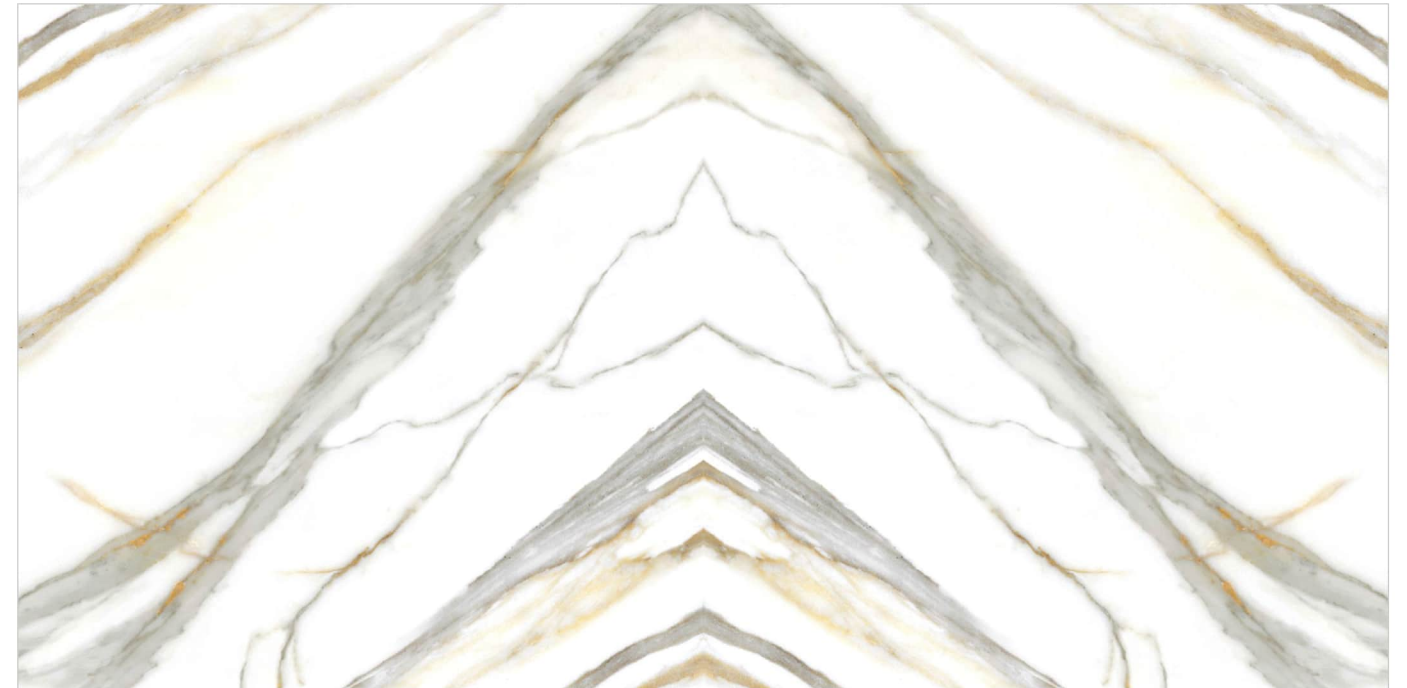

Patterns

Informations

Size:
600x1200mm
60x120cm / 2'x4'

Surface:
Polished Surface

ANCIENT

Patterns

Informations

Size:
600x1200mm
60x120cm / 2'x4'

Surface:
Polished Surface