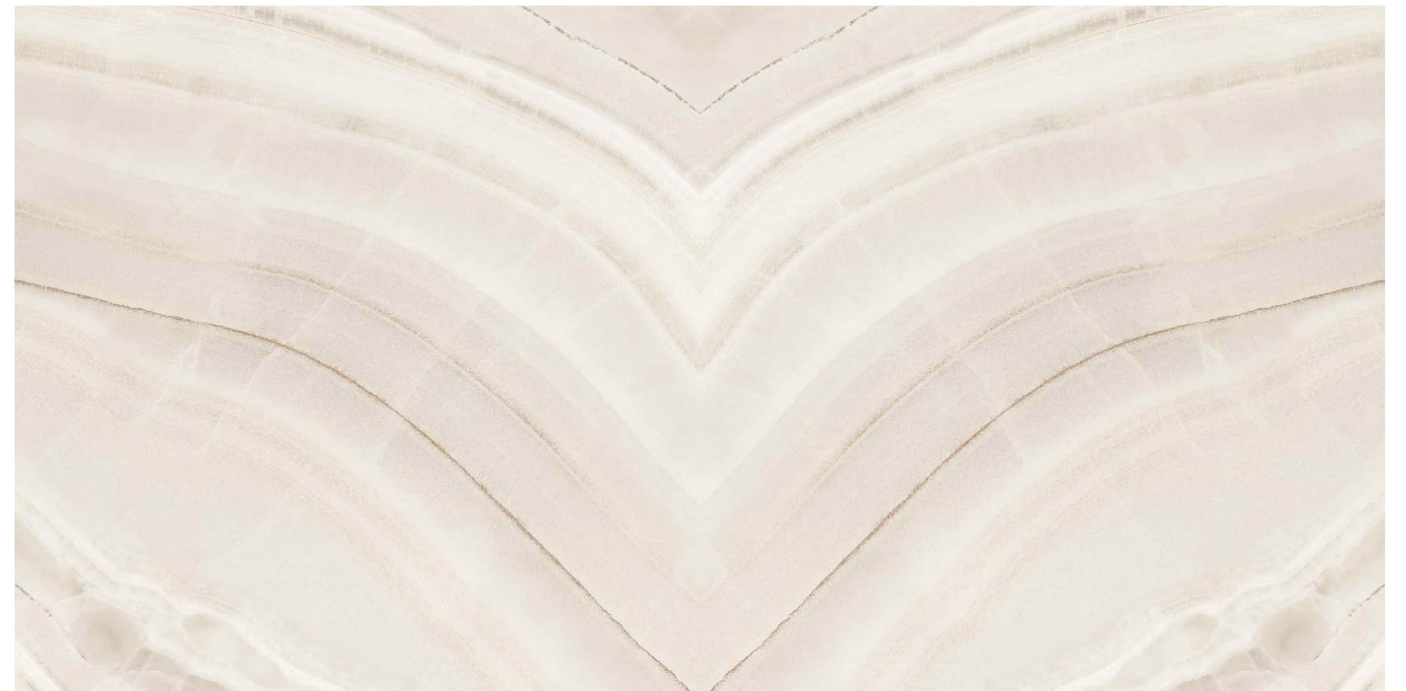

Size:
600x1200mm
60x120cm / 2'x4'

Surface:
Polished Surface

BOOKMATCH

• The Lavish Appearance •

ROSA BELA

Patterns

Informations

Size:
600x1200mm
60x120cm / 2'x4'