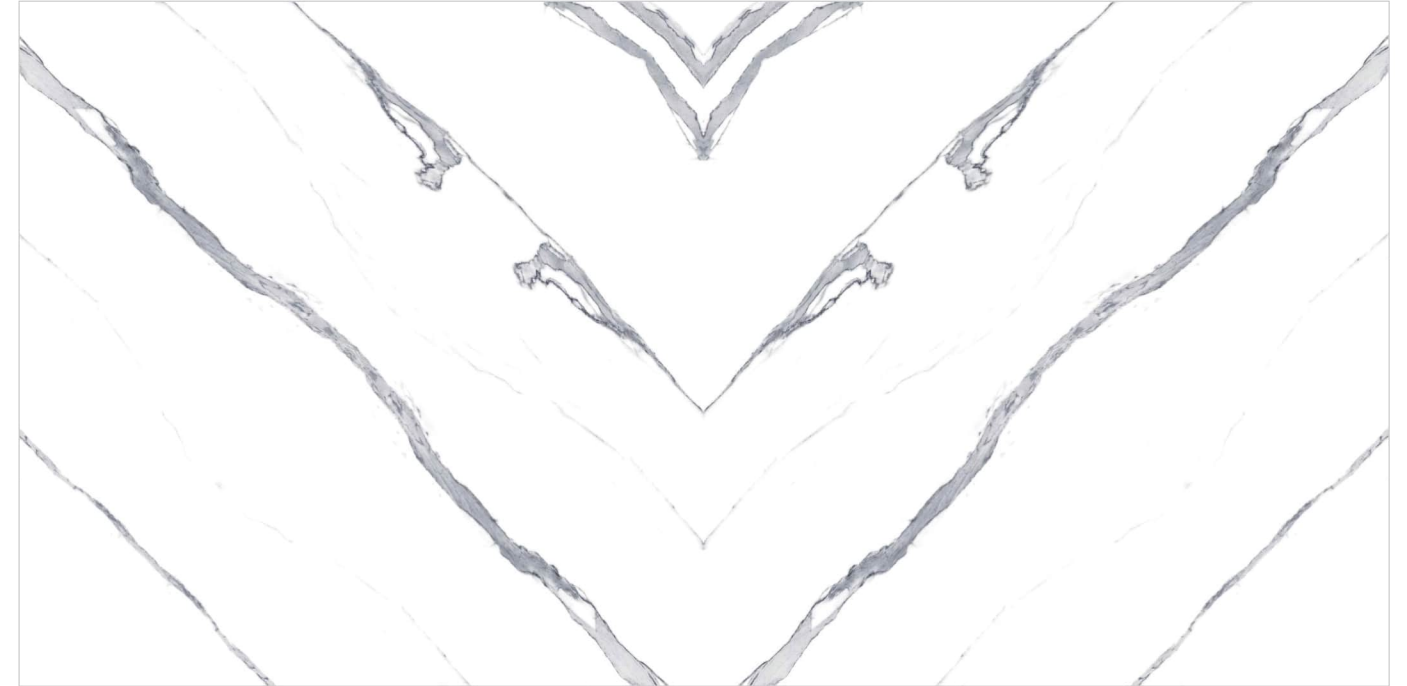

MARFIL GREY

Patterns

①

②

Informations

Size:
600x1200mm
60x120cm / 2'x4'

Surface:
Polished Surface

SATVARIO SMART