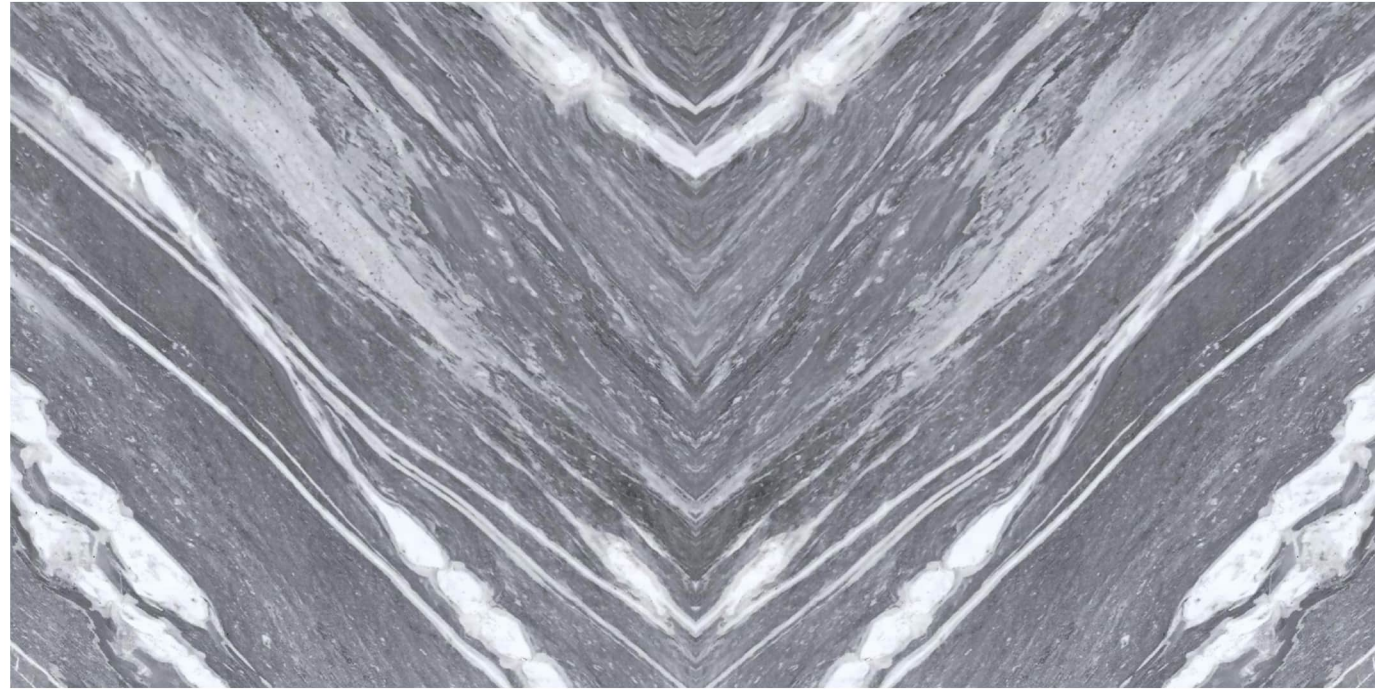

Informations

Size:
600x1200mm
60x120cm / 2'x4'

Surface:
Polished Surface

LAYLA

Patterns

Informations

Size:
600x1200mm
60x120cm / 2'x4'

Surface:
Polished Surface