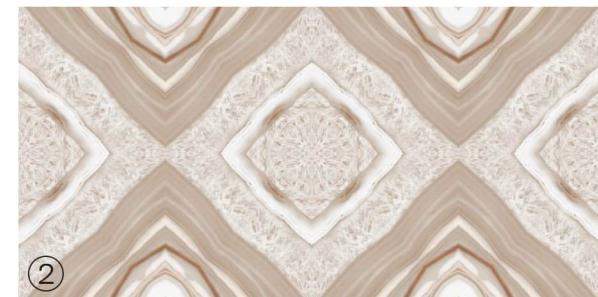

Patterns

Informations

Size:
600x1200mm
60x120cm / 2'x4'

Surface:
Polished Surface