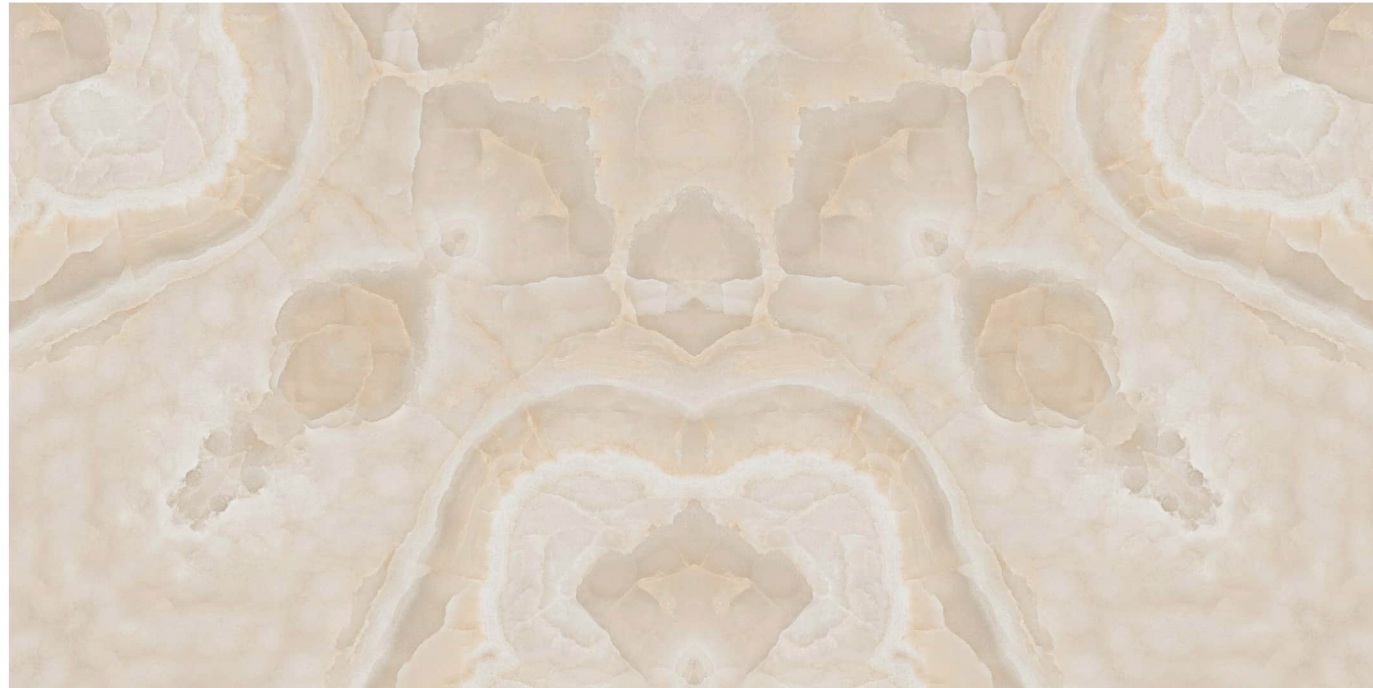

OXA CEMA

Patterns

①

②

Informations

Size:
600x1200mm
60x120cm / 2'x4'

Surface:
Polished Surface

Patterns

①

②

Informations

Size:
600x1200mm
60x120cm / 2'x4'

Surface:
Polished Surface