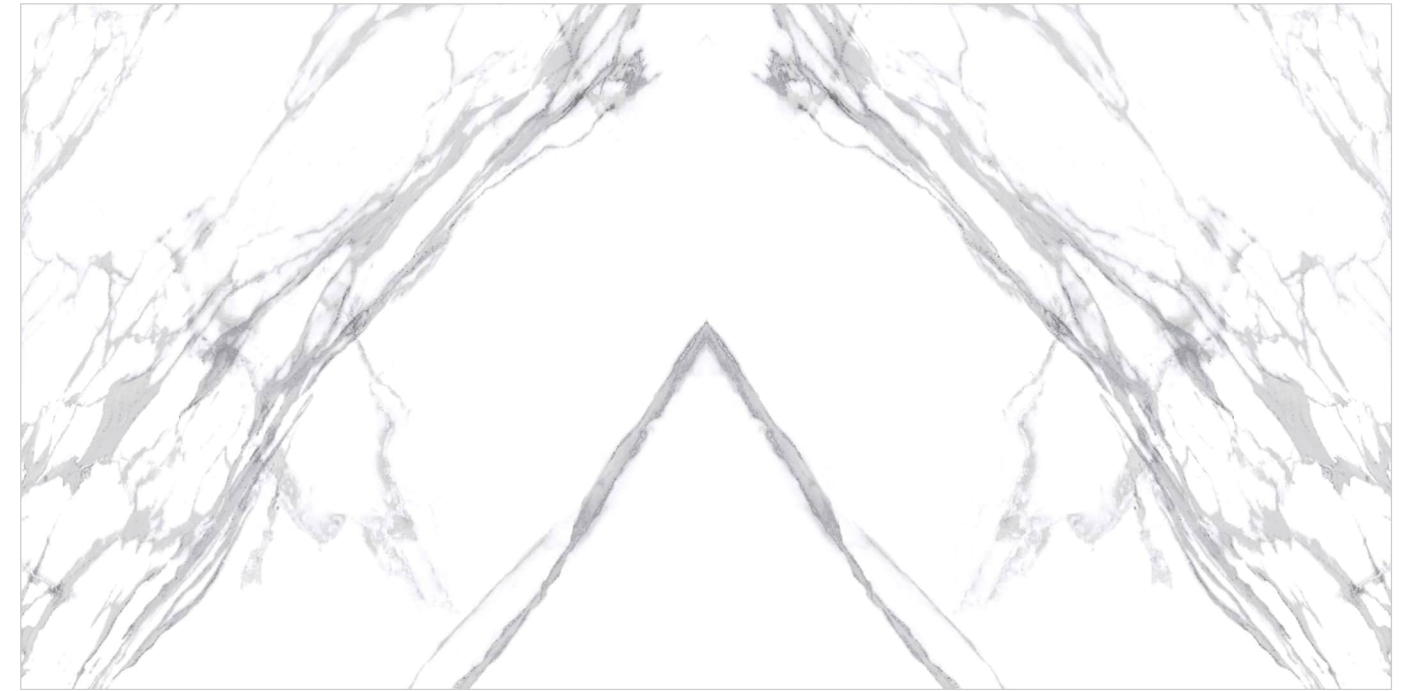

Surface:
Polished Surface

SOBRAL

Patterns

Informations

Size:
600x1200mm
60x120cm / 2'x4'

Surface:
Polished Surface

RIVERA

Patterns