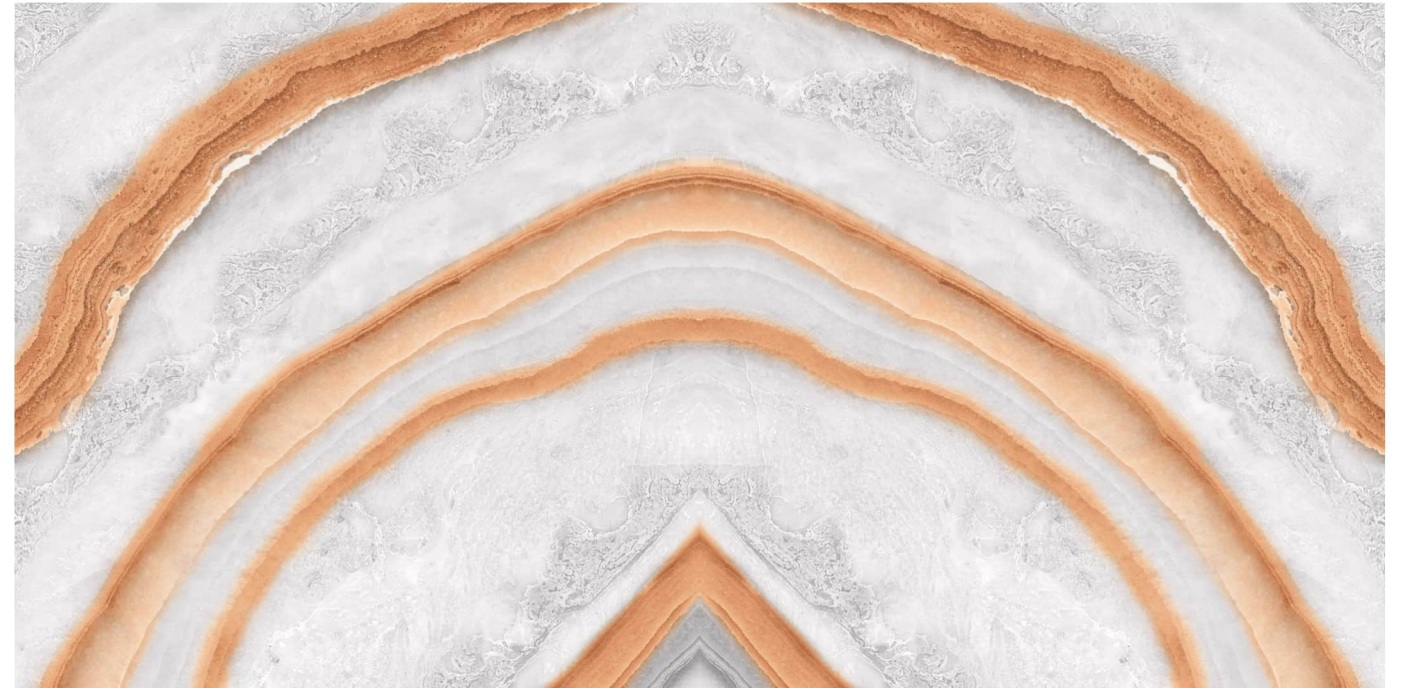

Size:
600x1200mm
60x120cm / 2'x4'

Surface:
Polished Surface

BOOKMATCH
• The L lavish Appearance •

CLASSIC DYNA

Patterns

Informations

Size:
600x1200mm
60x120cm / 2'x4'

Surface:
Polished Surface