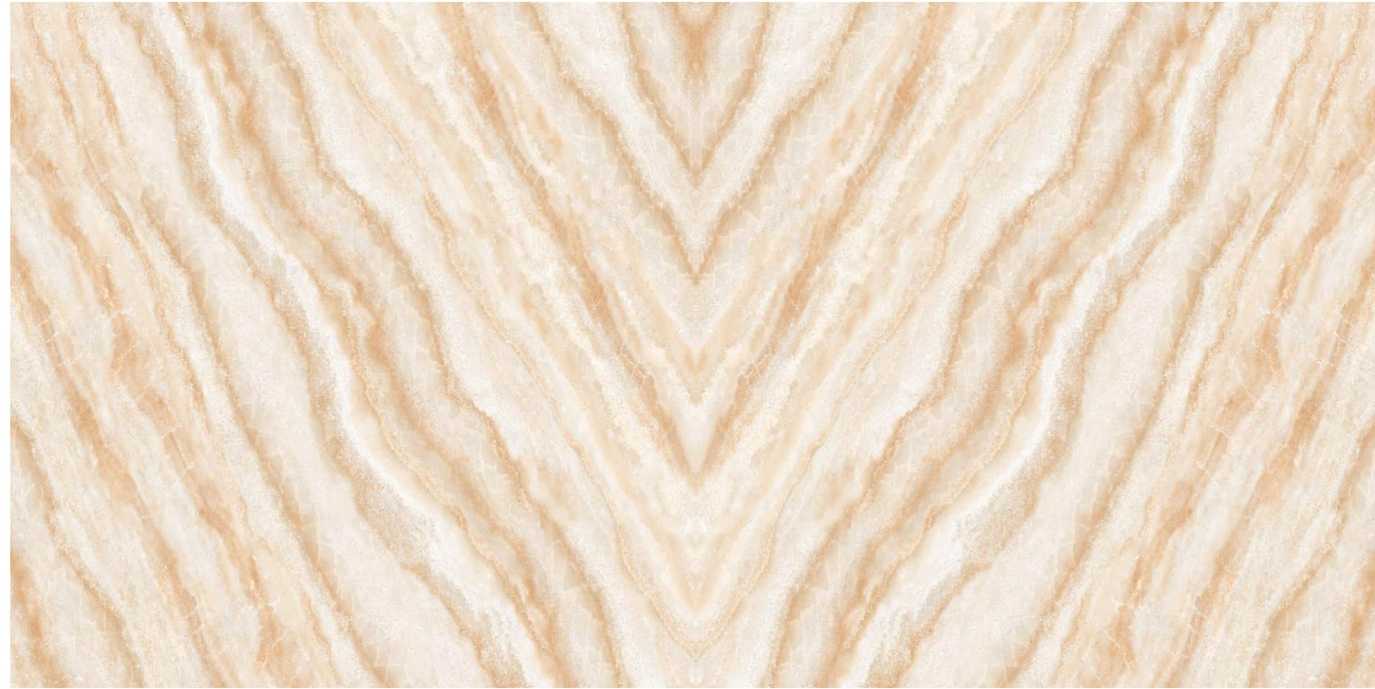

**PRODUCT
RANGE**

BOOKMATCH

• The Lavish Appearance •

ASTANA

Patterns

Informations

Size:
600x1200mm
60x120cm / 2'x4'

Surface:
Polished Surface