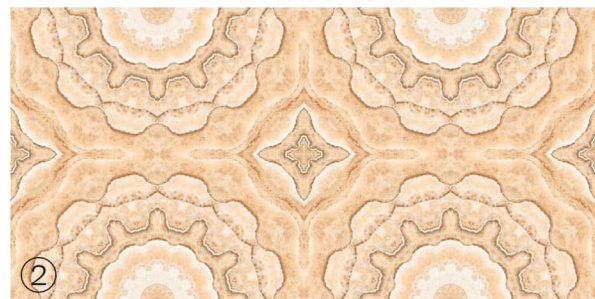

Surface:
Polished Surface

SOBRAL

Patterns

Informations

Size:
600x1200mm
60x120cm / 2'x4'

Surface:
Polished Surface

RIVERA

Patterns

Informations

Size:
600x1200mm
60x120cm / 2'x4'

Surface:
Polished Surface

TUNISIA

Patterns

Informations

Size:
600x1200mm
60x120cm / 2'x4'

Surface:
Polished Surface

CARTER

Patterns

Informations

Size:
600x1200mm
60x120cm / 2'x4'

Surface:
Polished Surface

BOOKMATCH

• The Lavish Appearance •

ZALTAN