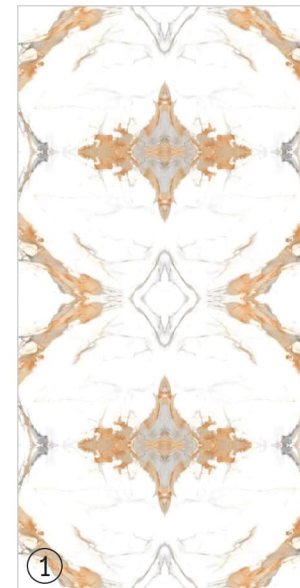

Patterns

Informations

Size:
600x1200mm
60x120cm / 2'x4'

Surface:
Polished Surface