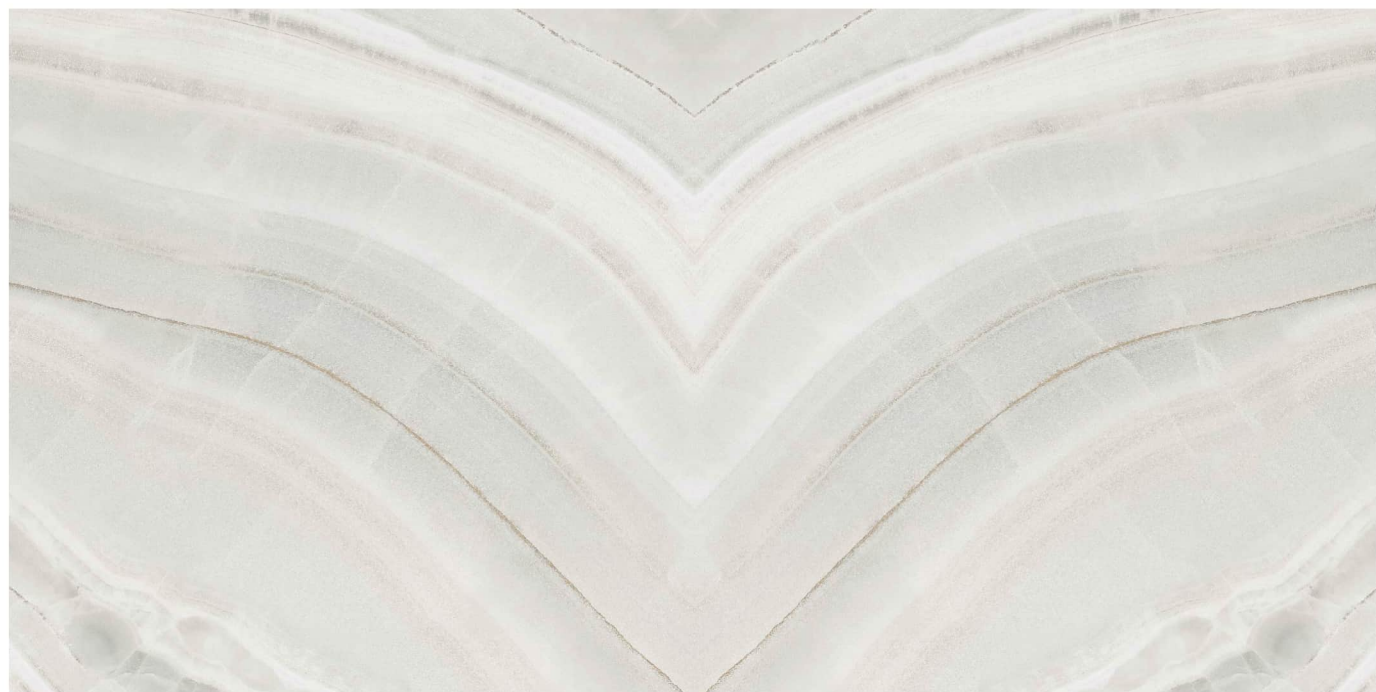

ROSA VELI

Patterns

①

②

Informations

Size:
600x1200mm
60x120cm / 2'x4'

Surface:
Polished Surface

Patterns

①

②

Informations

Size:
600x1200mm
60x120cm / 2'x4'

Surface:
Polished Surface