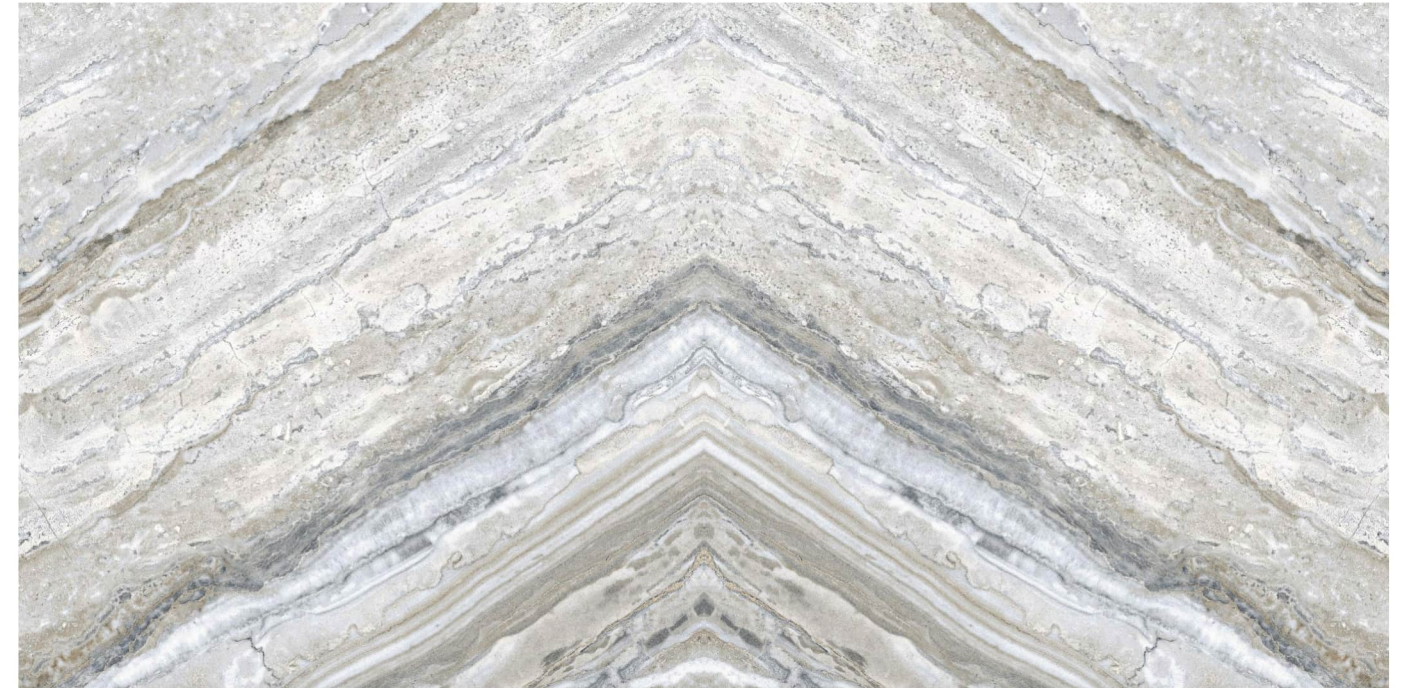

BOOKMATCH

• The Lavish Appearance •

BEAT GREY

Patterns

Informations

Size:
600x1200mm
60x120cm / 2'x4'

Surface:
Polished Surface