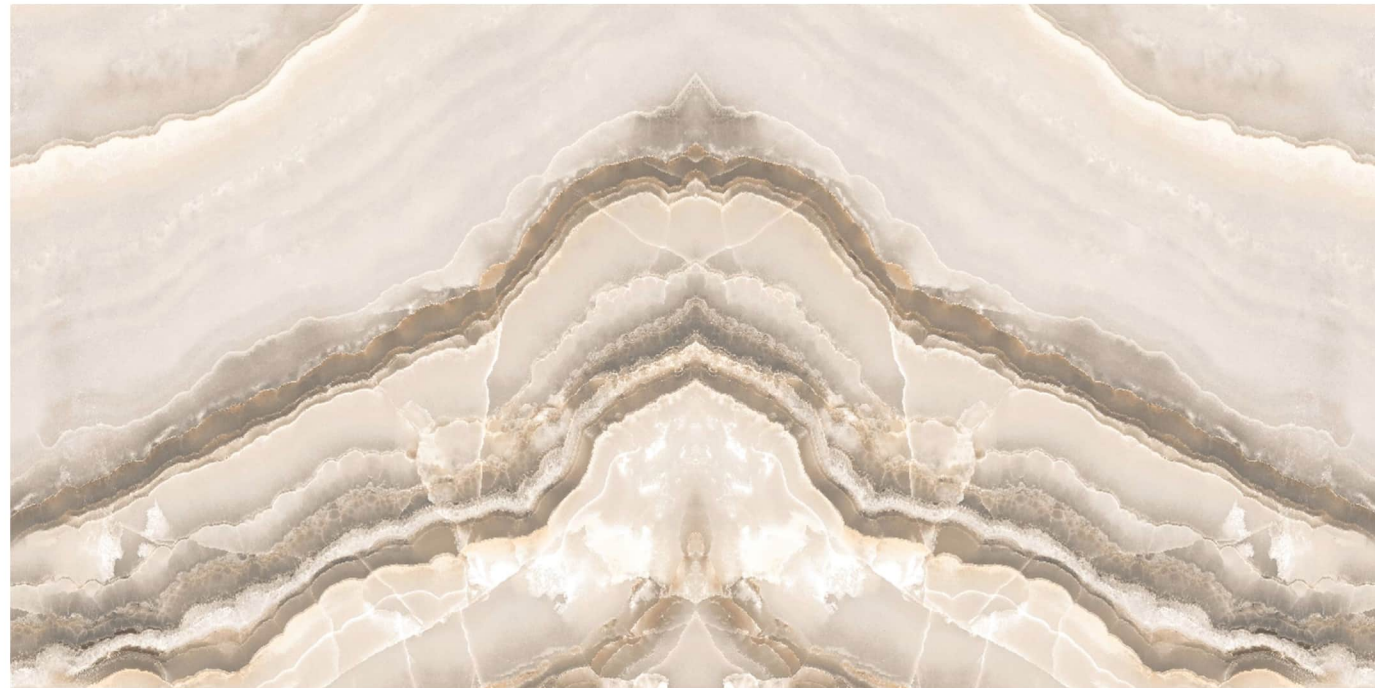

Size:
600x1200mm
60x120cm / 2'x4'

Surface:
Polished Surface

LOVITO

Patterns

Informations

Size:
600x1200mm
60x120cm / 2'x4'

Surface:
Polished Surface

HANSE