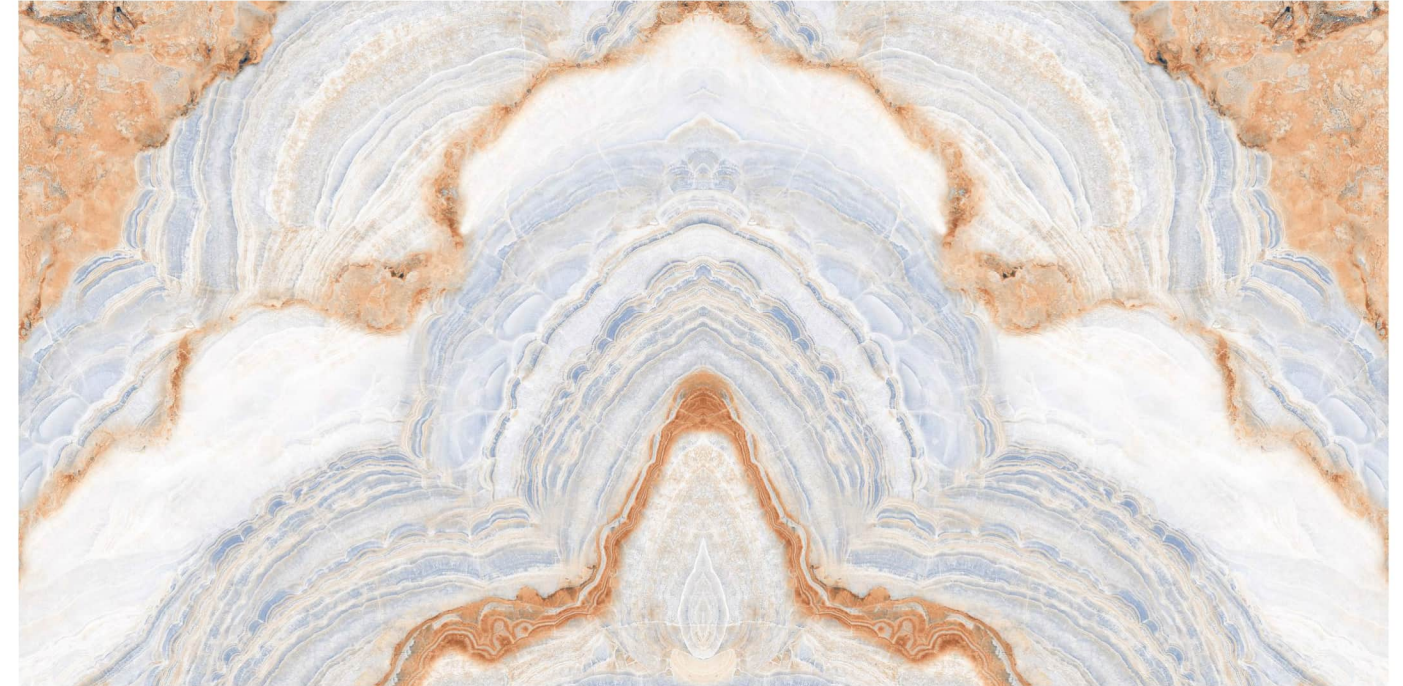

CAMOUFLAGE