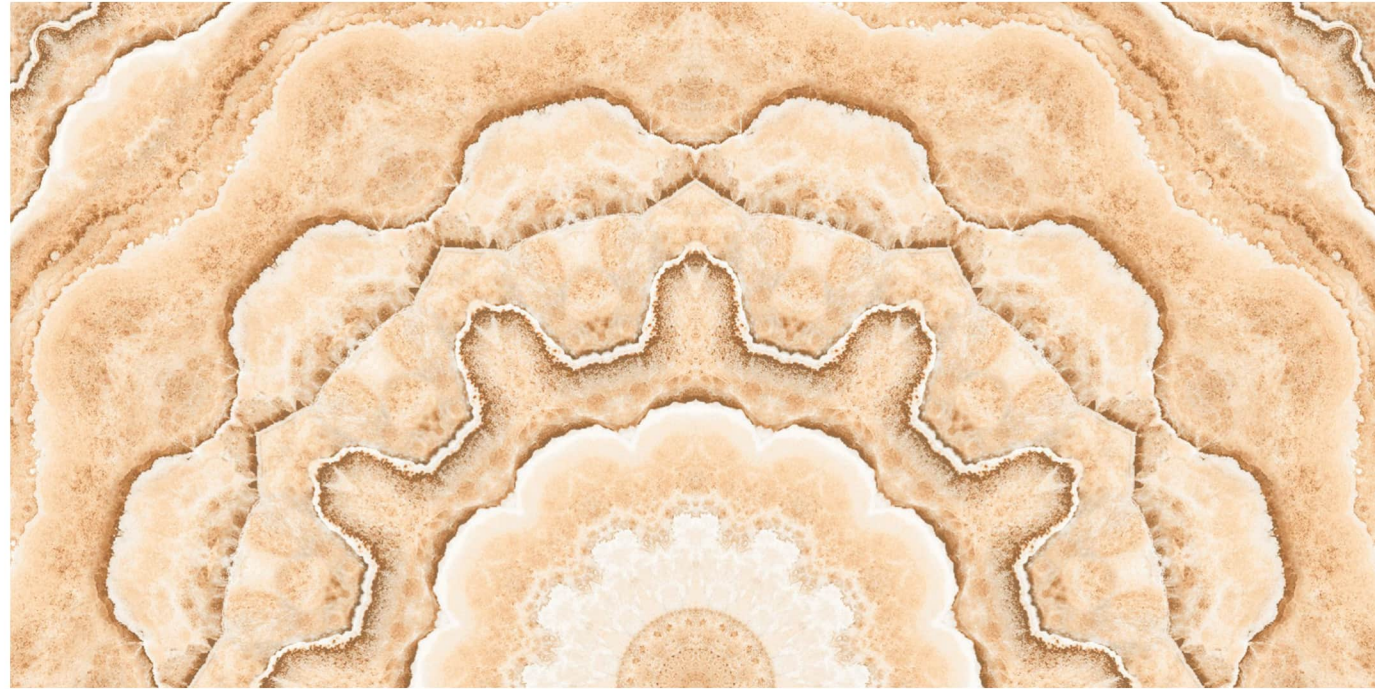

TUNISIA

Patterns

Informations

Size:
600x1200mm
60x120cm / 2'x4'

Surface:
Polished Surface

Patterns

Informations

Size:
600x1200mm
60x120cm / 2'x4'

Surface:
Polished Surface