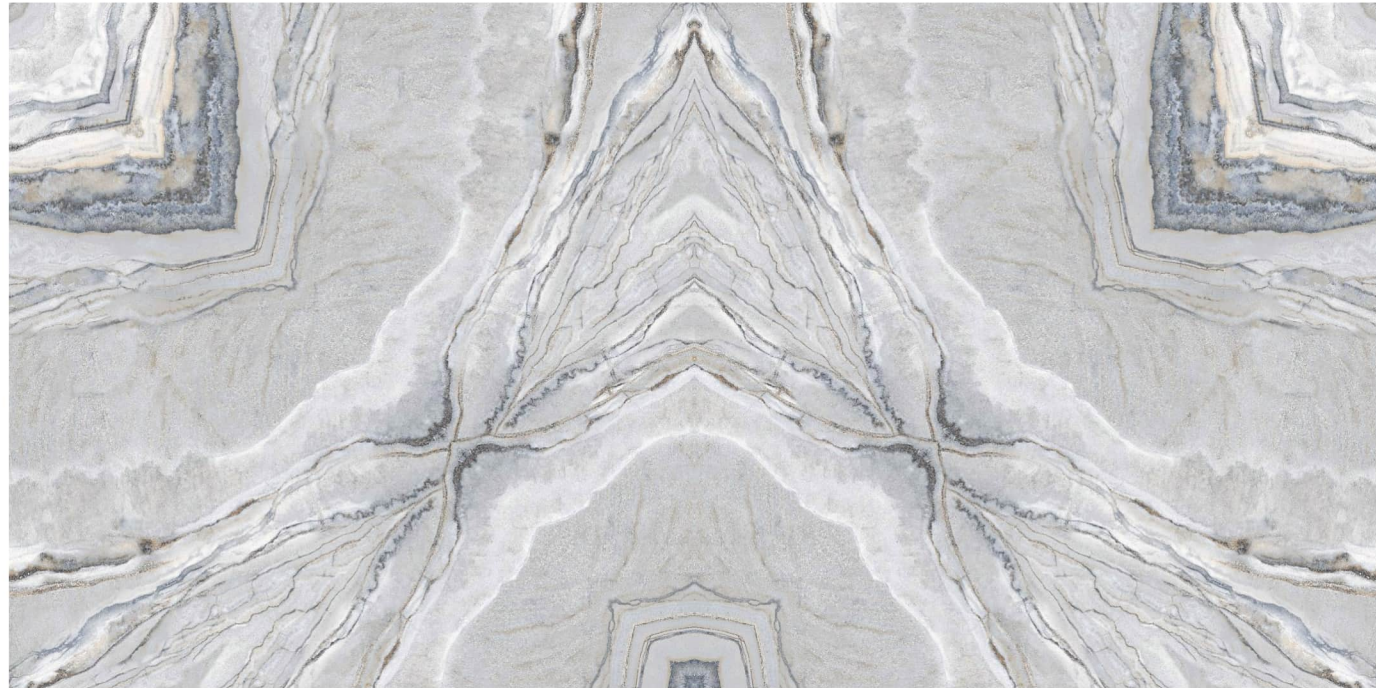

MERO GREY

Patterns

Informations

Size:
600x1200mm
60x120cm / 2'x4'

Surface:
Polished Surface

Patterns

Informations

Size:
600x1200mm
60x120cm / 2'x4'

Surface:
Polished Surface