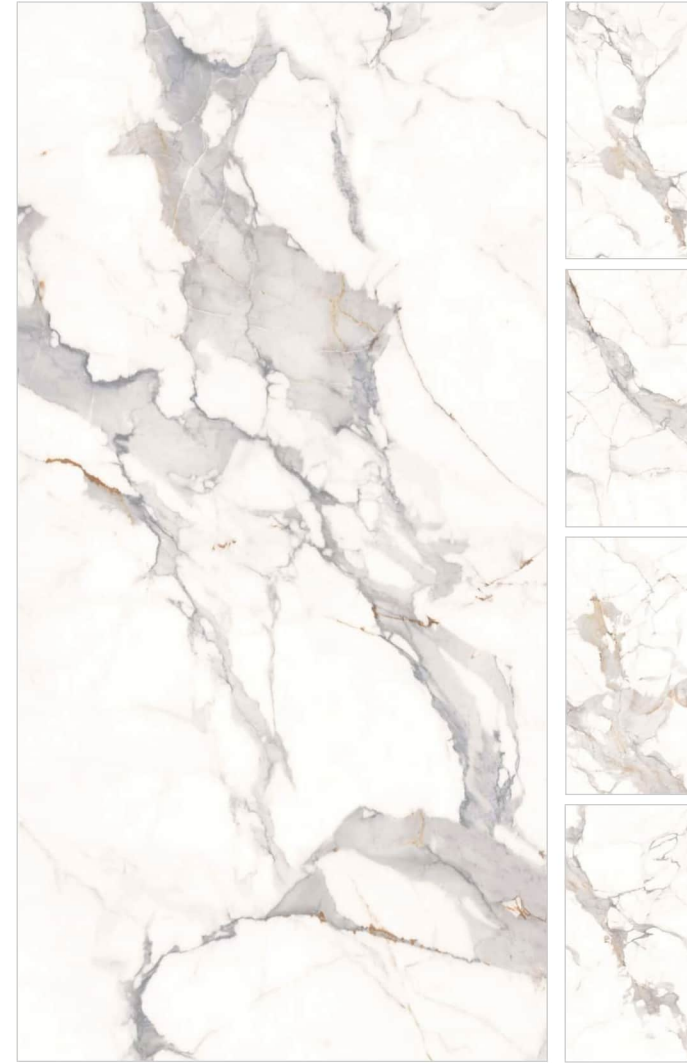

ATALANTIC WHITE

600x1200mm
60x120cm / 2'x4'

Random-6
Carving Effect
Matt Finish