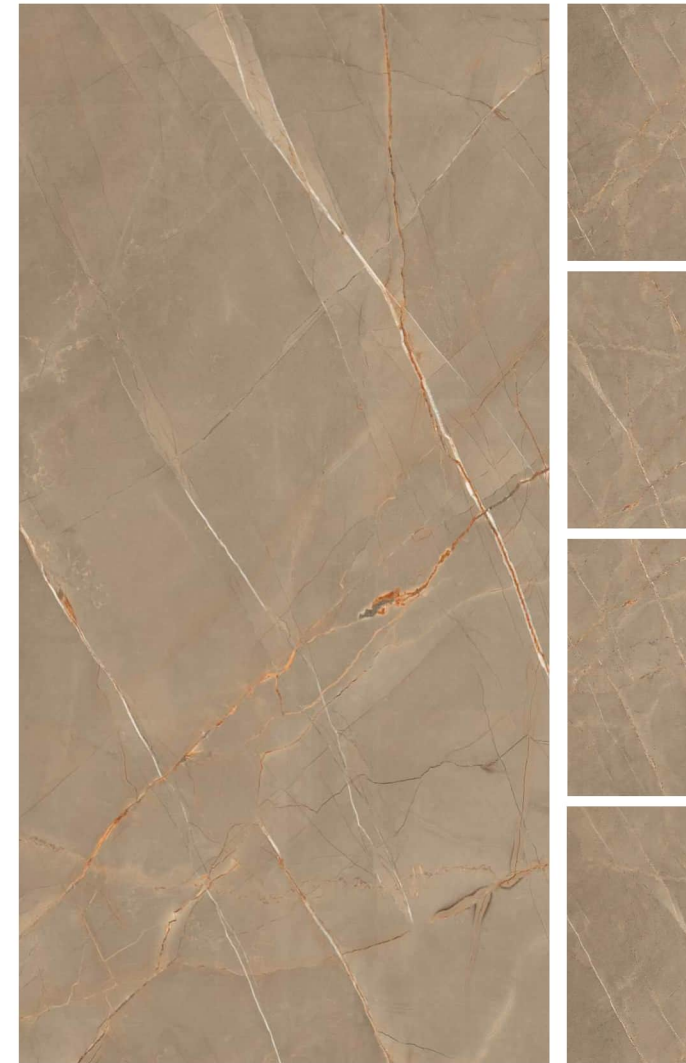

Stainproof

Waterproof

Usage Possibilities

Product Range

ALTAIR BROWN

600x1200mm
60x120cm / 2'x4'

Random-5
Carving Effect
Matt Finish

ALTAIR GREY