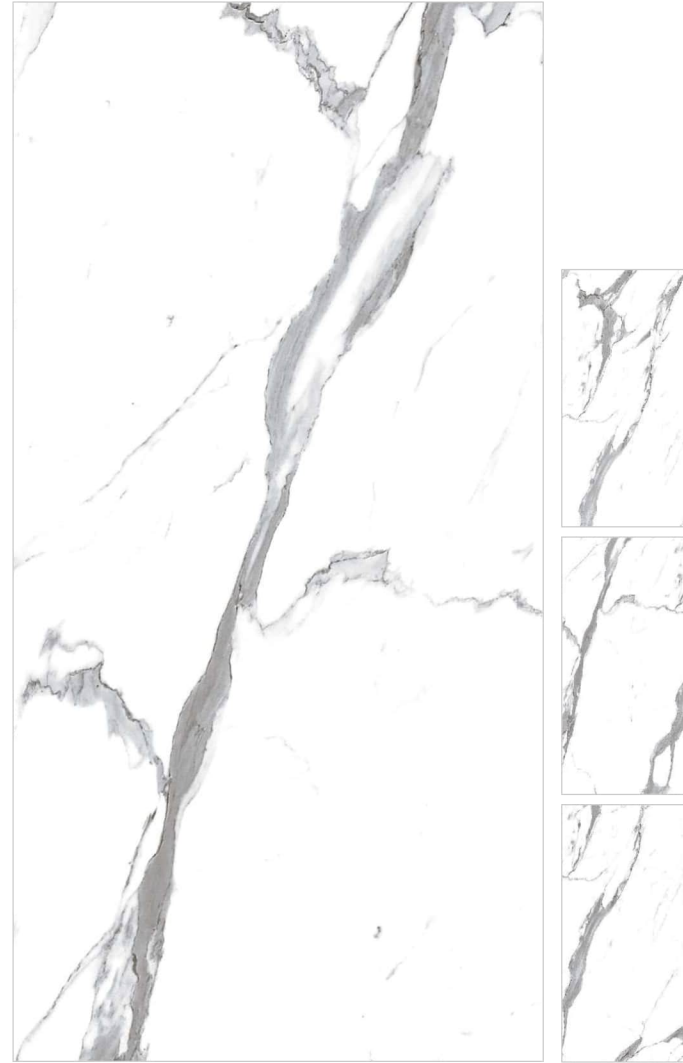

600x1200mm
60x120cm / 2'x4'

Random-4
Carving Effect
Matt Finish

TRAVO TAN

600x1200mm
60x120cm / 2'x4'

Random-9
Carving Effect
Matt Finish

VENTO WHITE

600x1200mm
60x120cm / 2'x4'

Random-4
Carving Effect
Matt Finish