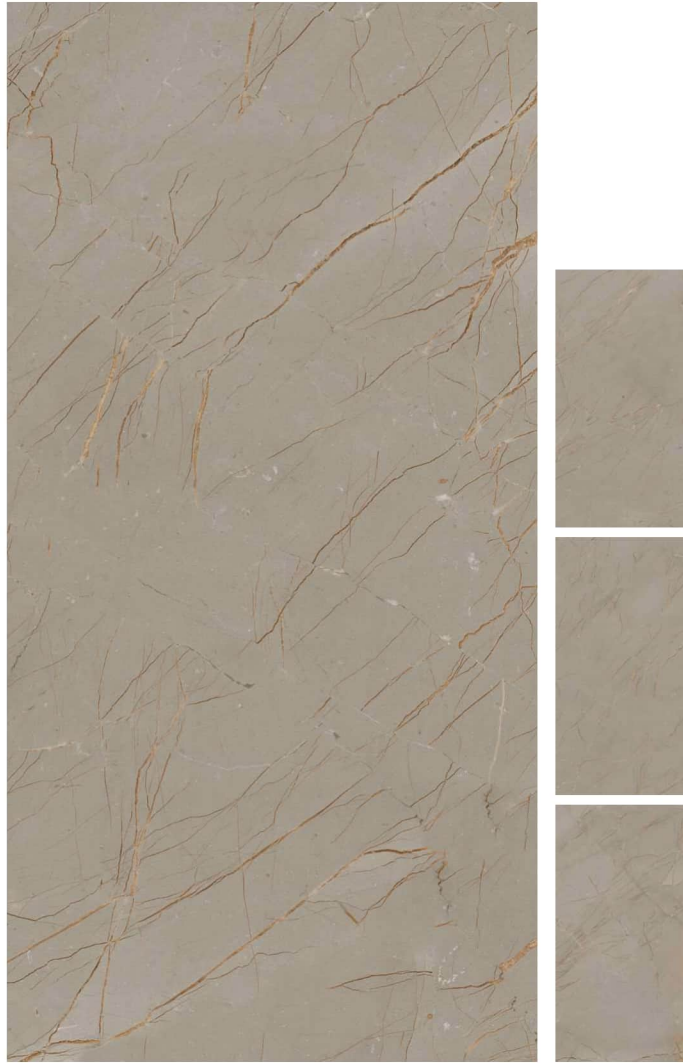

FERRO GREY

600x1200mm
60x120cm / 2'x4'

Random-4
Carving Effect
Matt Finish

LIVOLA MID

600x1200mm
60x120cm / 2'x4'

Random-4
Carving Effect
Matt Finish

LIVOLA VIX

600x1200mm
60x120cm / 2'x4'