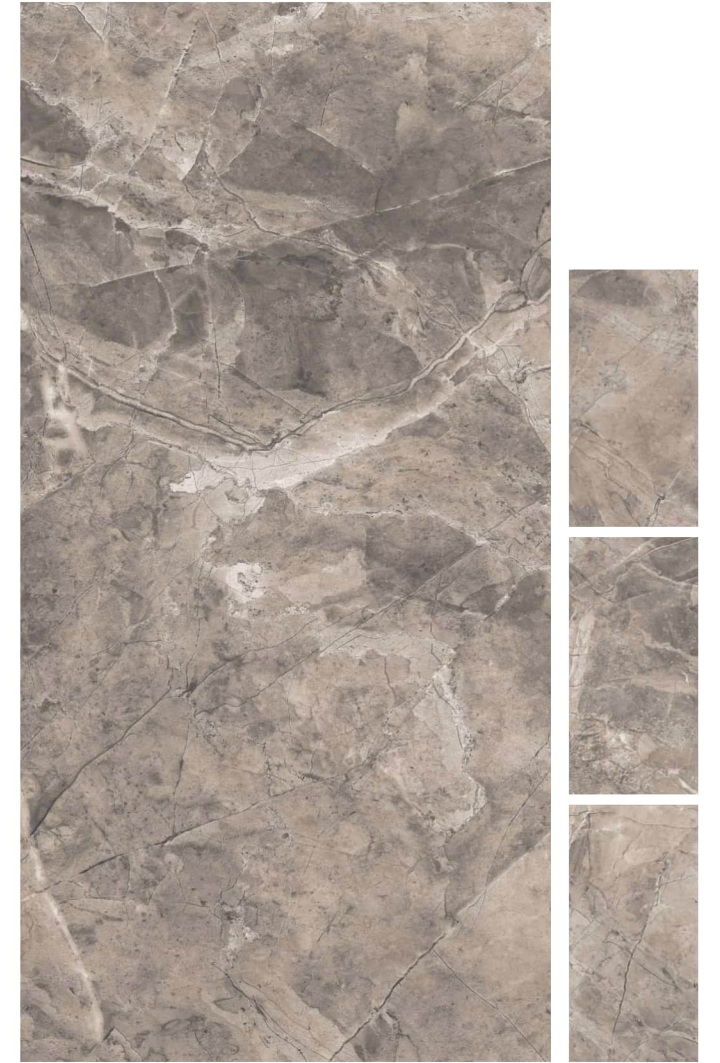

BLASTO EARTH

600x1200mm
60x120cm / 2'x4'

Random-4
Carving Effect
Matt Finish