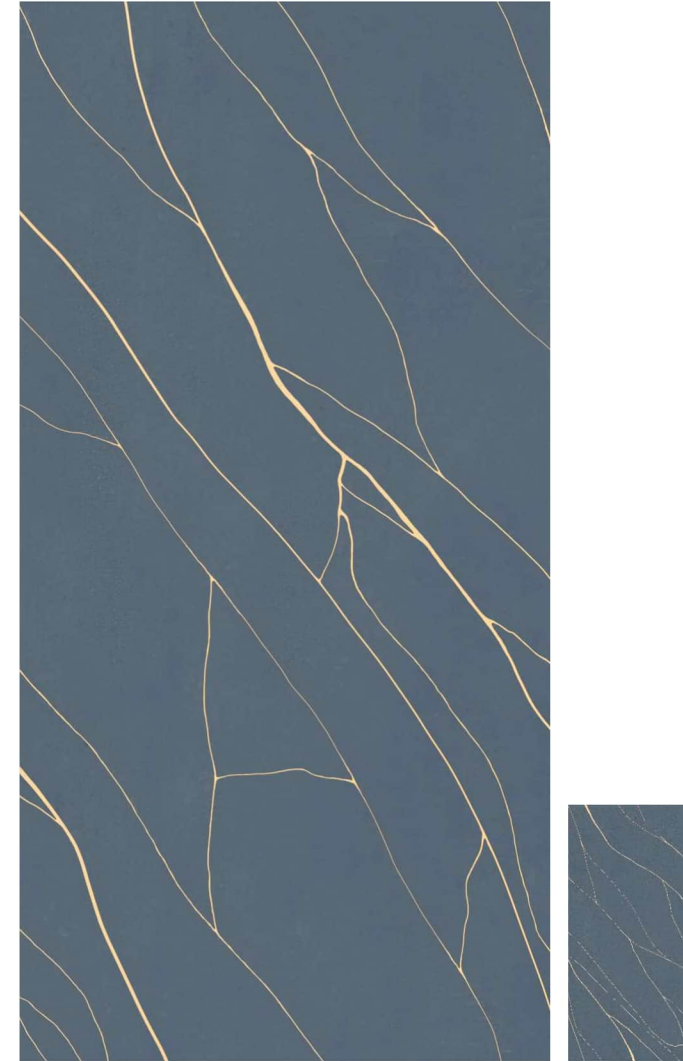

PERTH AZUL

600x1200mm
60x120cm / 2'x4'

Random-2
Carving Effect
Matt Finish

PERTH GREY

600x1200mm
60x120cm / 2'x4'

Random-2
Carving Effect
Matt Finish

RIPON BROWN

600x1200mm
60x120cm / 2'x4'