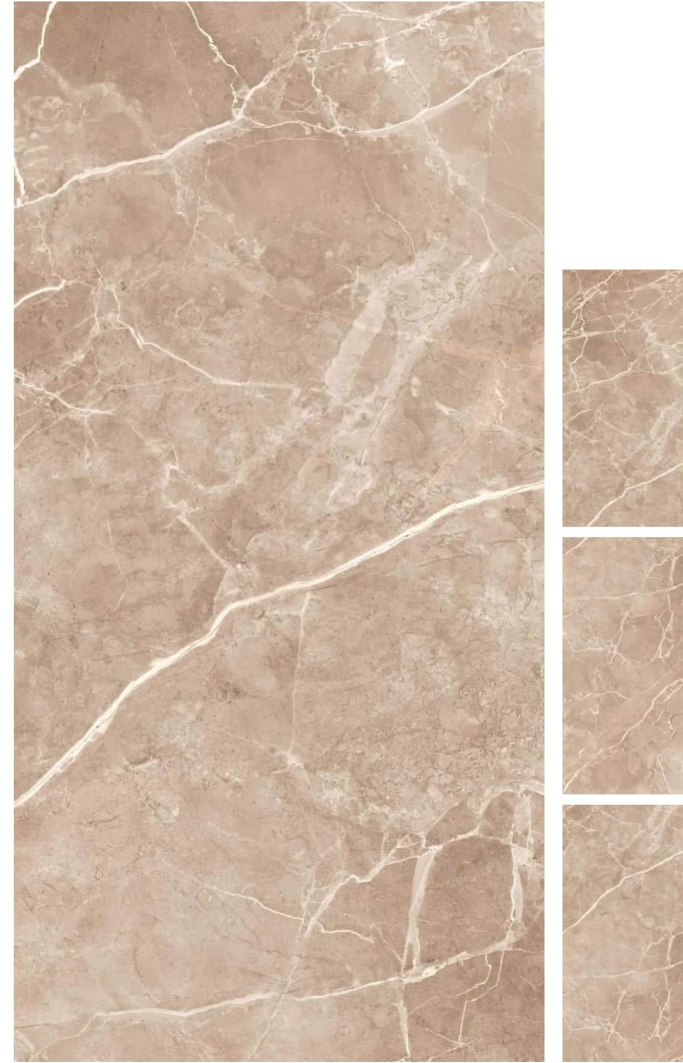

EVON CAMEL

600x1200mm
60x120cm / 2'x4'

Random-4
Carving Effect
Matt Finish