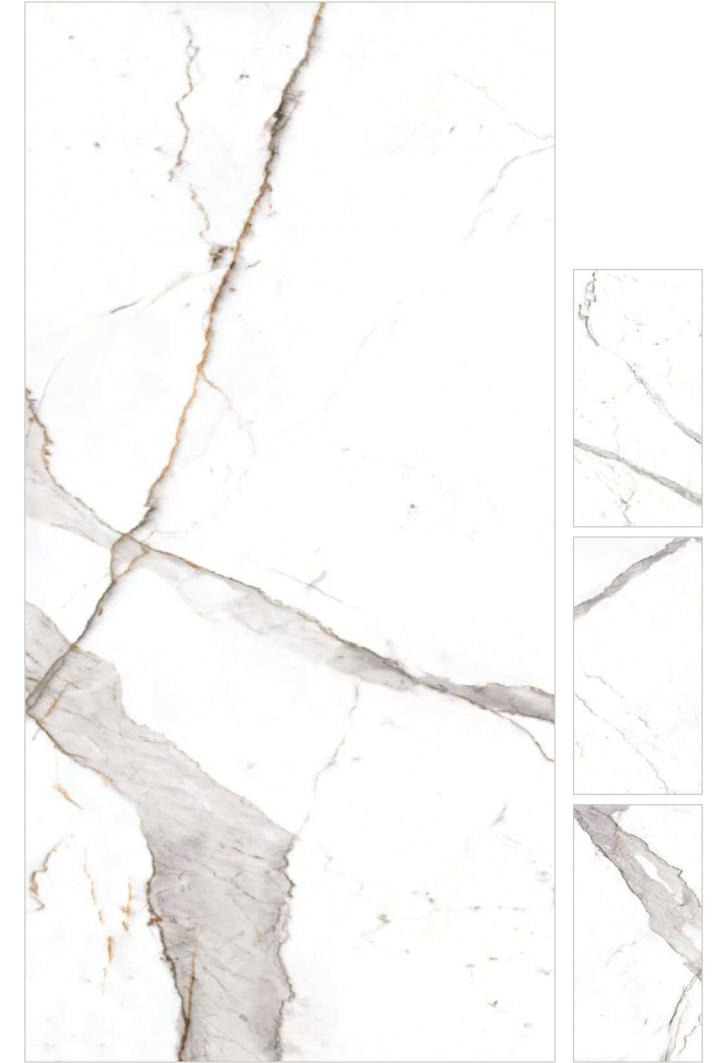

CASICO SILVER

600x1200mm
60x120cm / 2'x4'

Random-4
Carving Effect
Matt Finish

CLONE WHITE

600x1200mm
60x120cm / 2'x4'

Random-4
Carving Effect
Matt Finish

CORSA AVIEA

600x1200mm
60x120cm / 2'x4'