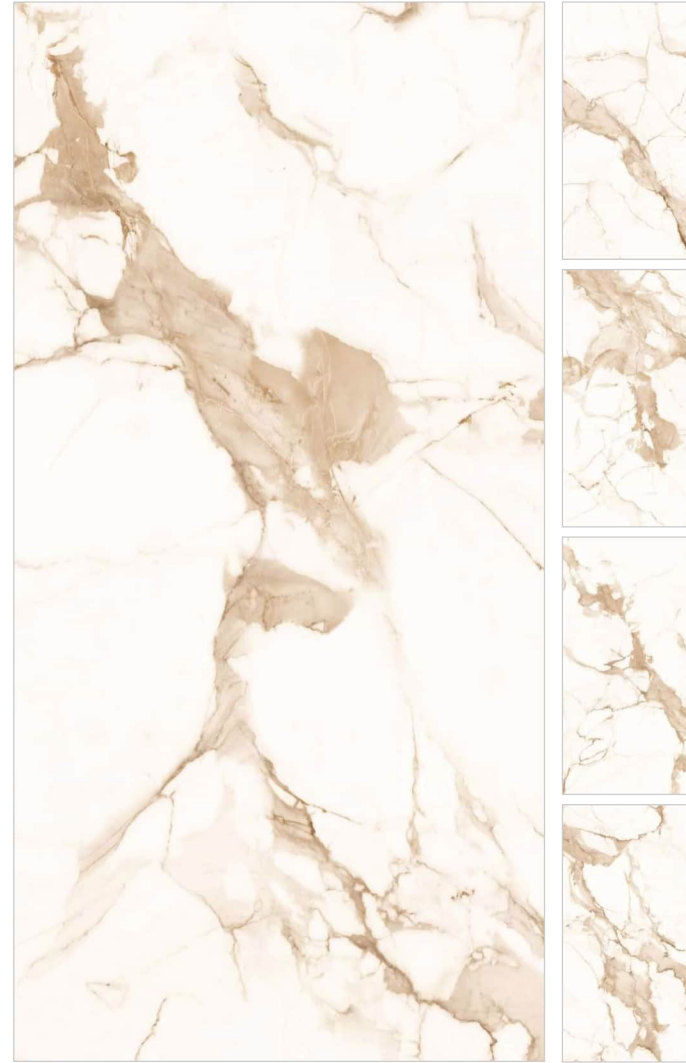

600x1200mm
60x120cm / 2'x4'

Random-3
Carving Effect
Matt Finish

ANEMONE WHITE

600x1200mm
60x120cm / 2'x4'

Random-3
Carving Effect
Matt Finish

ATALANTIC BONE

600x1200mm
60x120cm / 2'x4'

Random-6
Carving Effect
Matt Finish