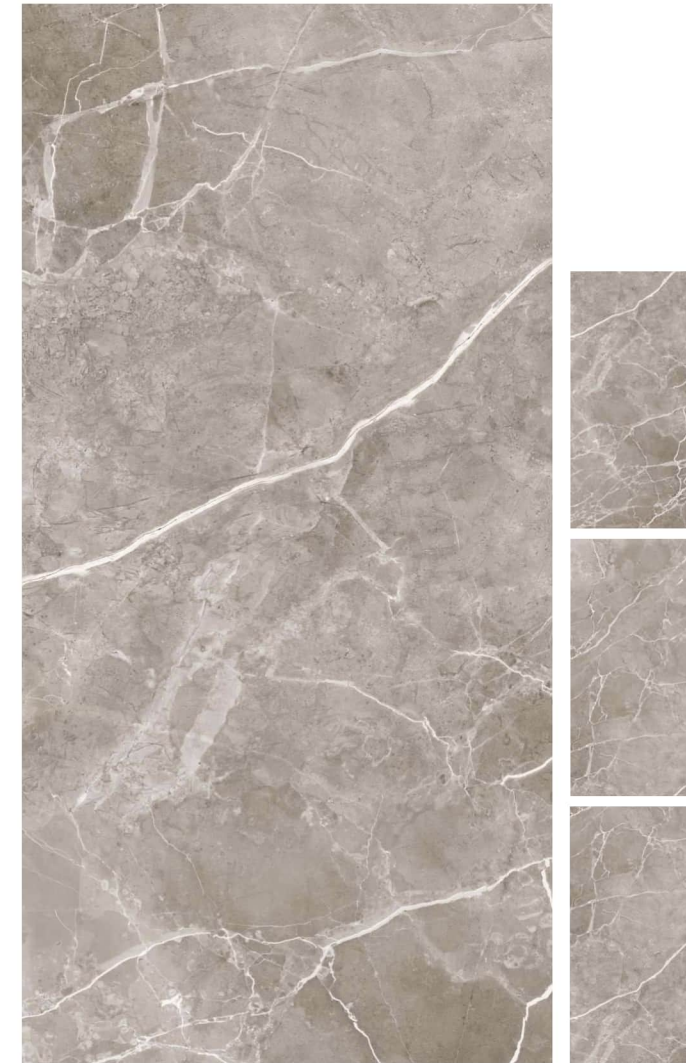

EVON NOZ

600x1200mm
60x120cm / 2'x4'

Random-4
Carving Effect
Matt Finish