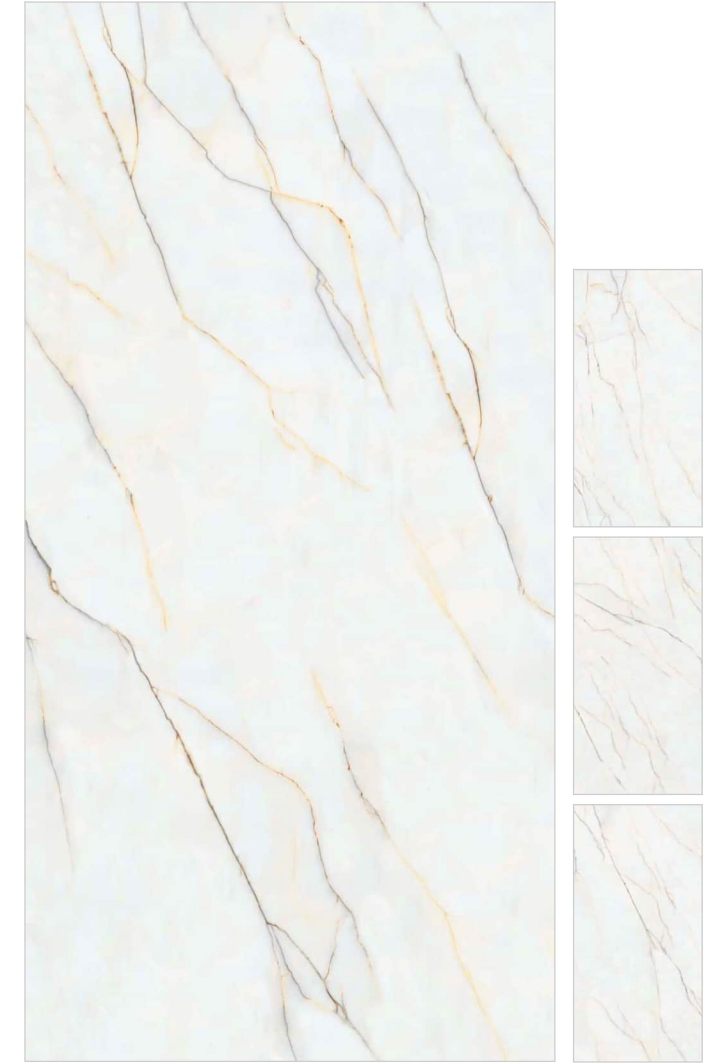

600x1200mm
60x120cm / 2'x4'

Random-6
Carving Effect
Matt Finish

SNOWY GREY

600x1200mm
60x120cm / 2'x4'

Random-6
Carving Effect
Matt Finish

STEROID GOLD

600x1200mm
60x120cm / 2'x4'

Random-4
Carving Effect
Matt Finish