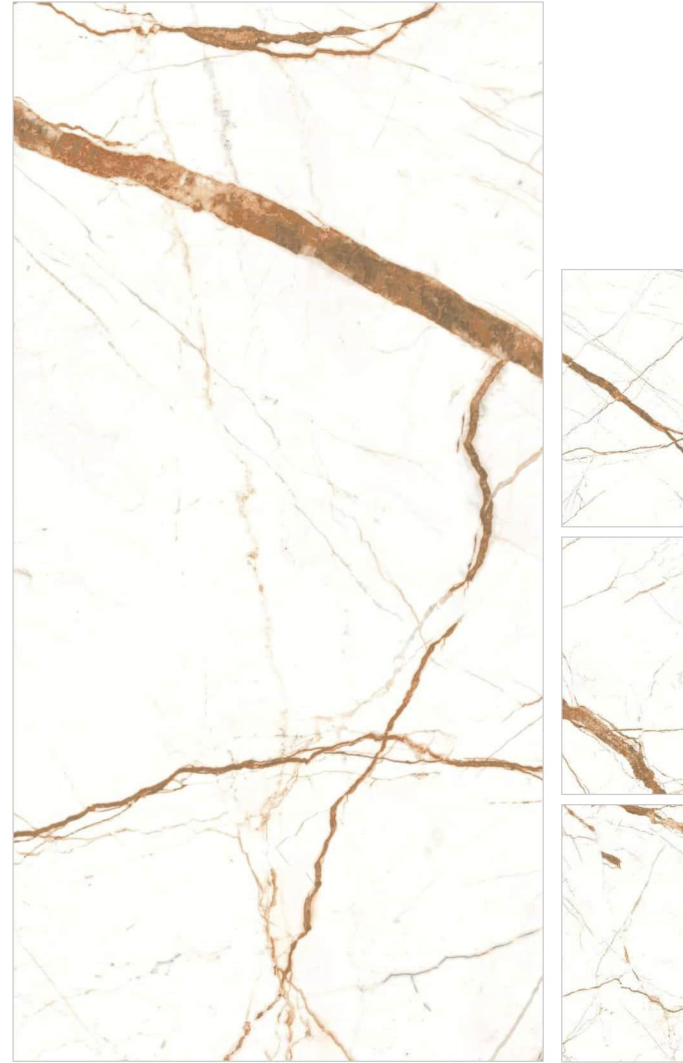

TOKYO GREY

600x1200mm
60x120cm / 2'x4'

Random-4
Carving Effect
Matt Finish

STERIOD SILVER

600x1200mm
60x120cm / 2'x4'

Random-4
Carving Effect
Matt Finish

TOKYO BEIGE

600x1200mm
60x120cm / 2'x4'