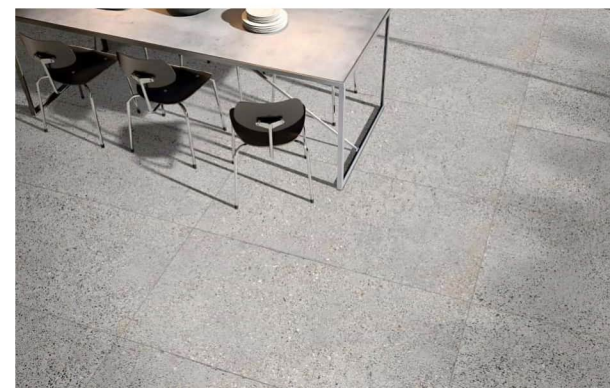

Stainproof

Waterproof

Usage Possibilities

Product Range

ALTAIR BROWN

600x1200mm
60x120cm / 2'x4'

Random-5
Carving Effect
Matt Finish

ALTAIR GREY