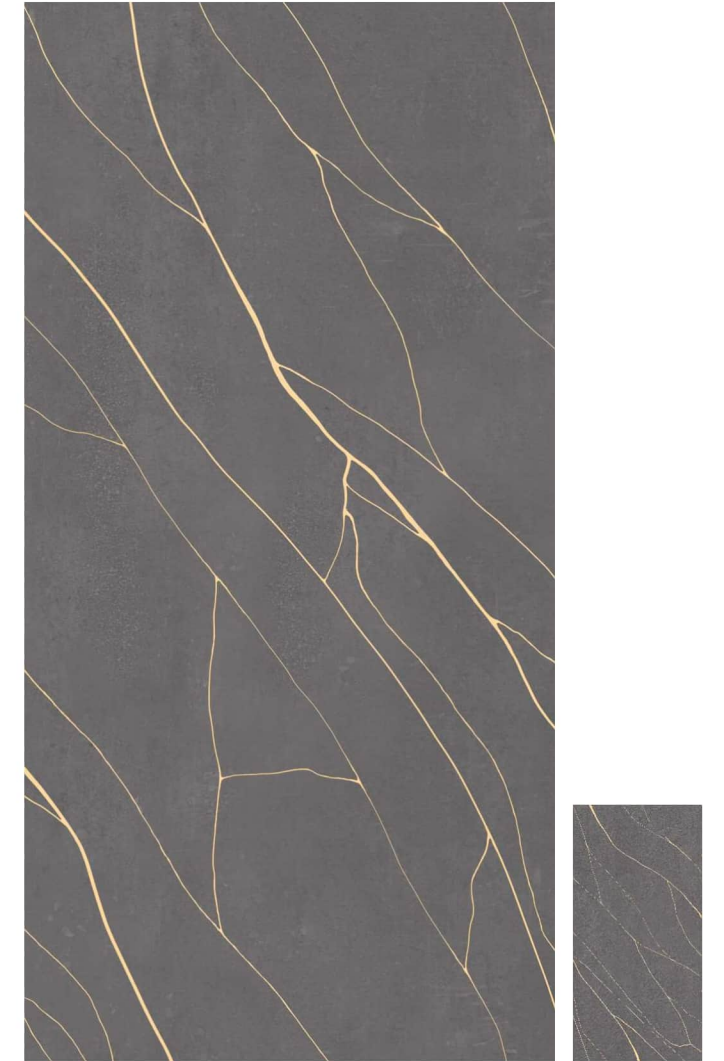

PERTH AZUL

600x1200mm
60x120cm / 2'x4'

Random-2
Carving Effect
Matt Finish

PERTH GREY

600x1200mm
60x120cm / 2'x4'

Random-2
Carving Effect
Matt Finish

RIPON BROWN

600x1200mm
60x120cm / 2'x4'