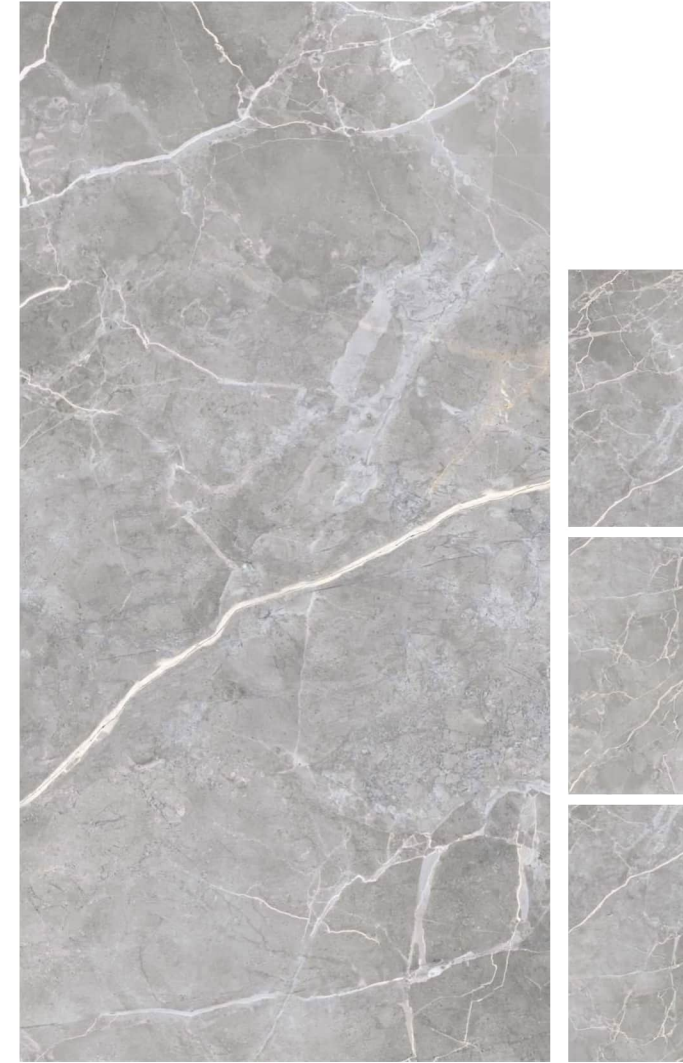

600x1200mm
60x120cm / 2'x4'

Random-5
Carving Effect
Matt Finish

EVON CAMEL

600x1200mm
60x120cm / 2'x4'

Random-4
Carving Effect
Matt Finish

EVON GREY

600x1200mm
60x120cm / 2'x4'

Random-4
Carving Effect
Matt Finish