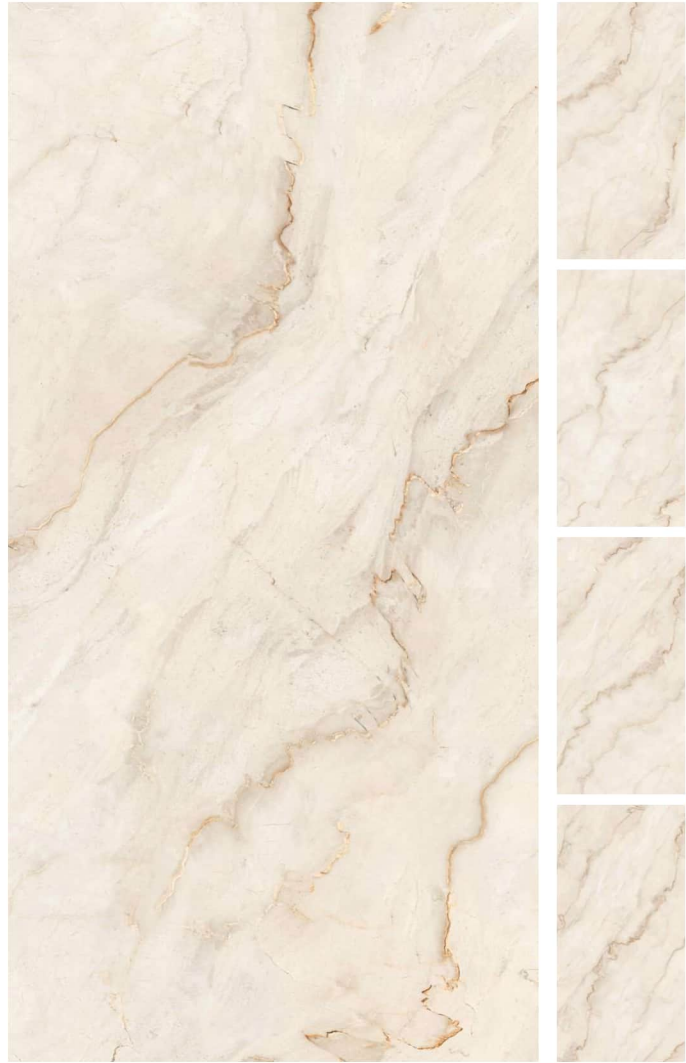

600x1200mm
60x120cm / 2'x4'

Random-5
Carving Effect
Matt Finish

KERNEL LIGHT

600x1200mm
60x120cm / 2'x4'

Random-5
Carving Effect
Matt Finish

KERNEL MALTED

600x1200mm
60x120cm / 2'x4'

Random-5
Carving Effect
Matt Finish