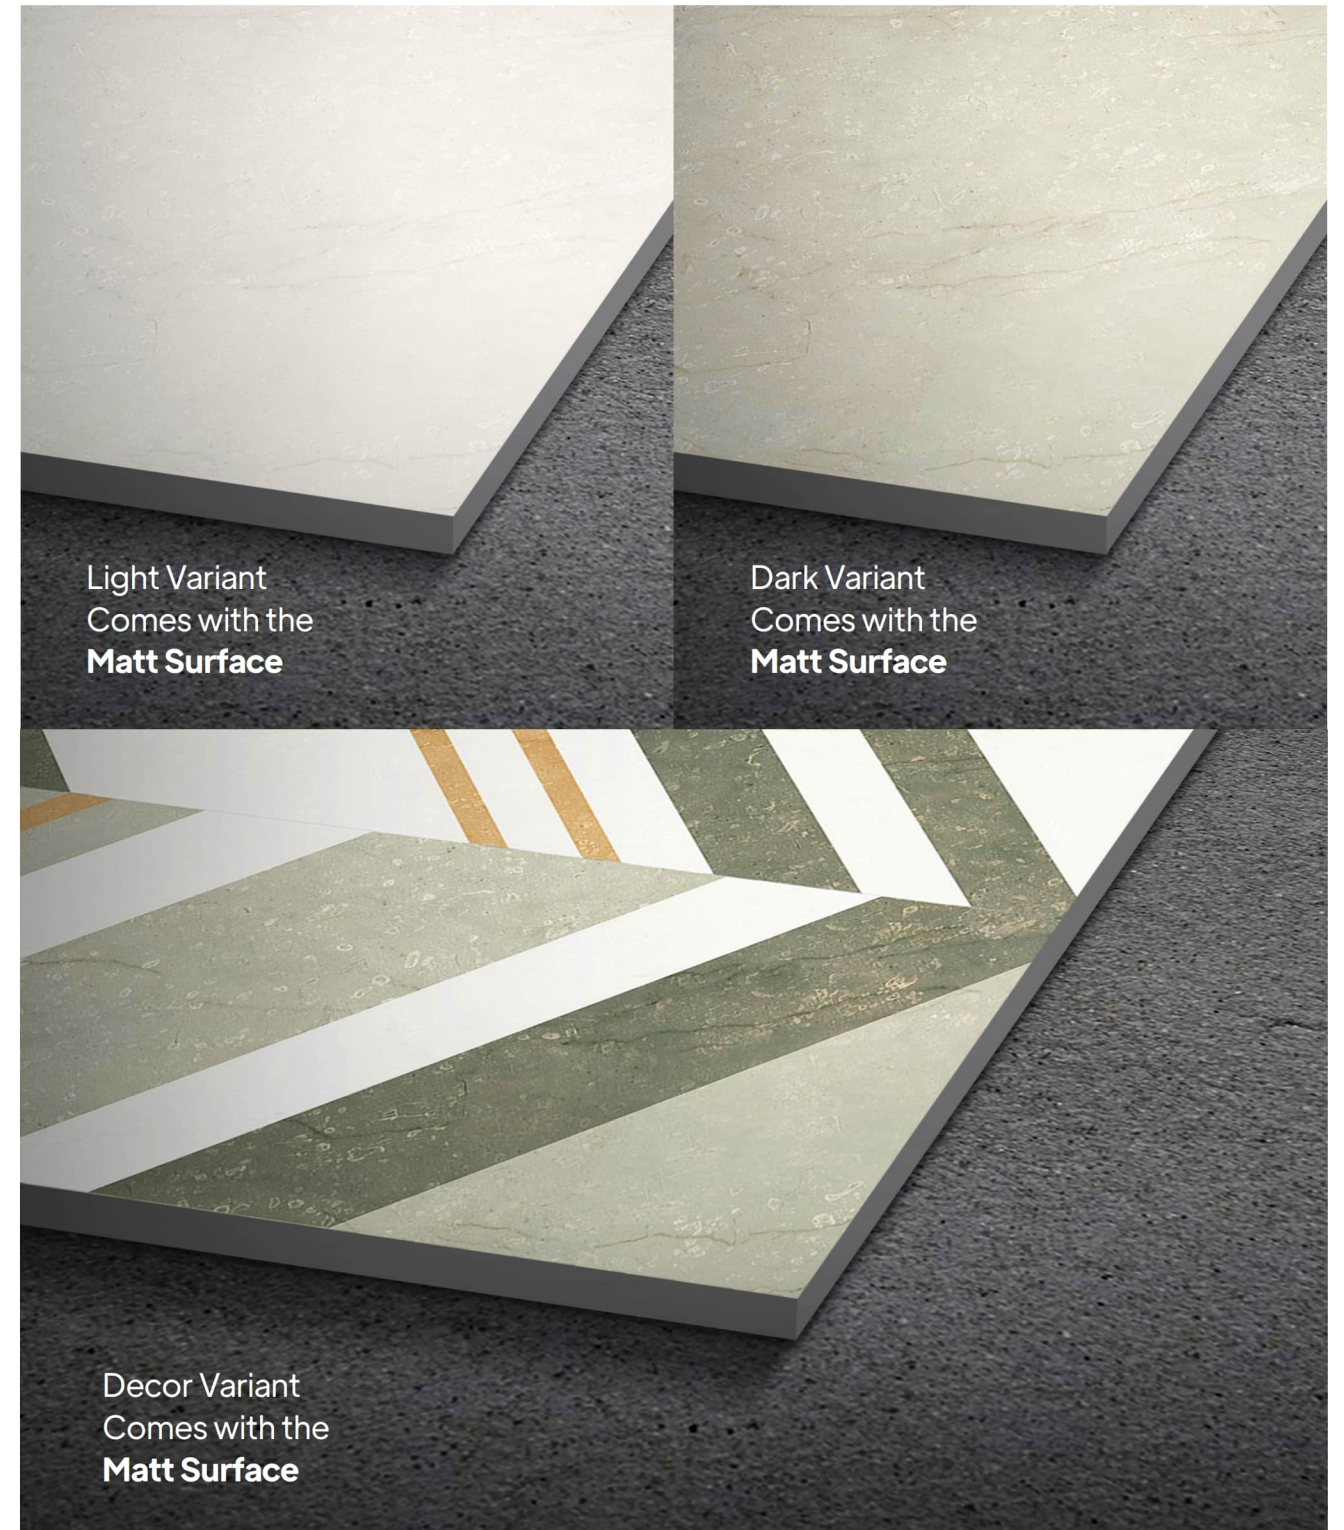

Guaranteed flatness and stability over time

Impact Resistant & More Durable

Resistant to mould, mildew, and fungus

Stainproof

Waterproof

Product Advantages And Specifications

Product Range

FUSION LIGHT