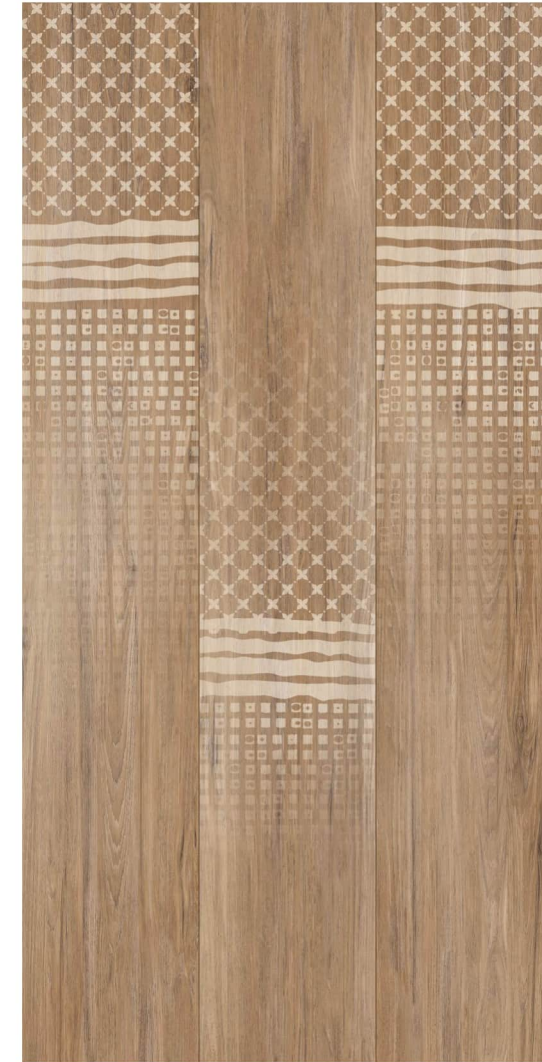

PORTADA DECOR

600x1200mm
60x120cm / 2'x4'

Matt Finish