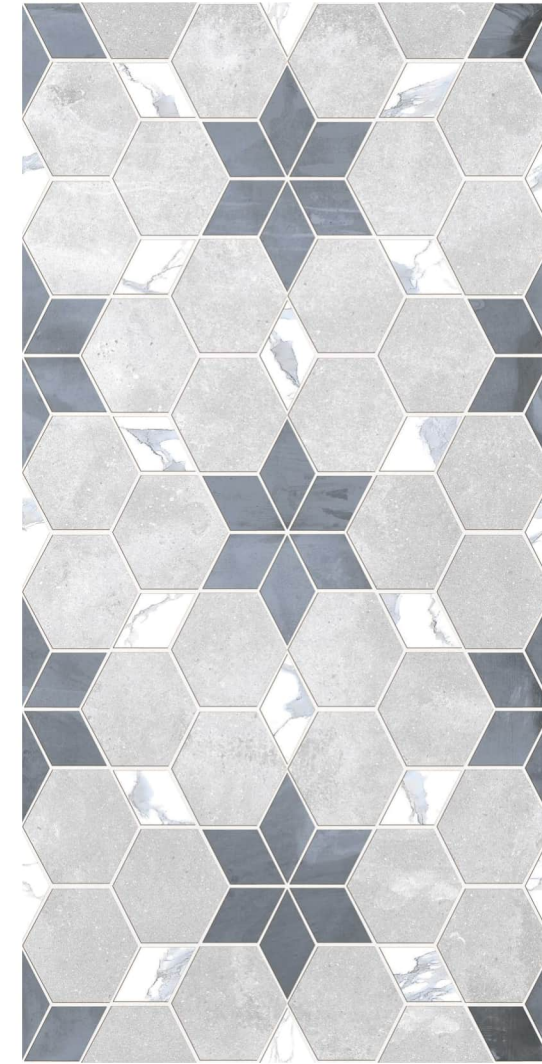

IMPERIAL DECOR

600x1200mm
60x120cm / 2'x4'

Matt Finish