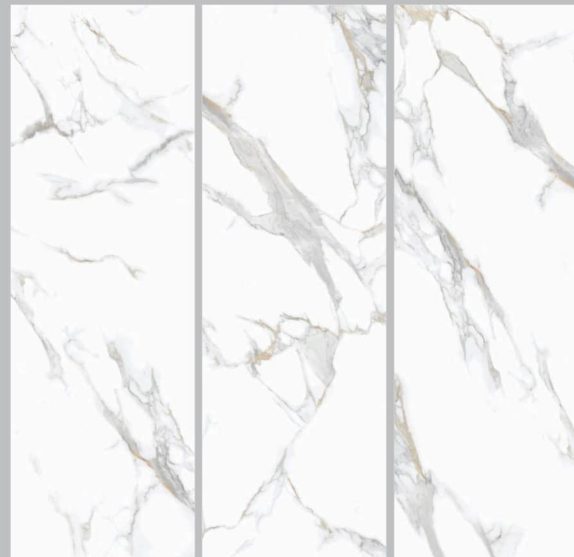

STATUARIO PEARL

Size 800x2400mm
Surface High Gloss
Thickness 15mm
Type White Body