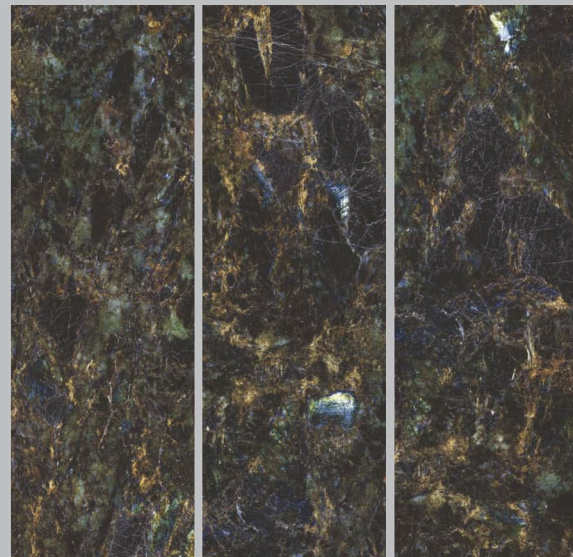

LABRADORITE

Size 800x2400mm
Surface High Gloss
Thickness 15mm
Type Black Body