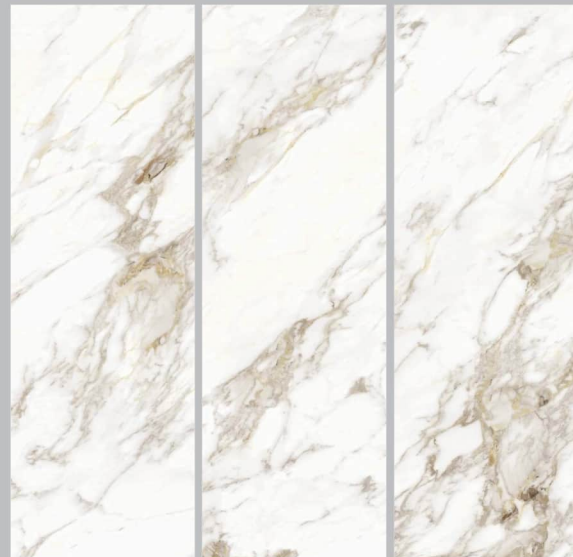

VOLAKAS GRIGIO

Size 800x2400mm
Surface High Gloss
Thickness 15mm
Type White Body