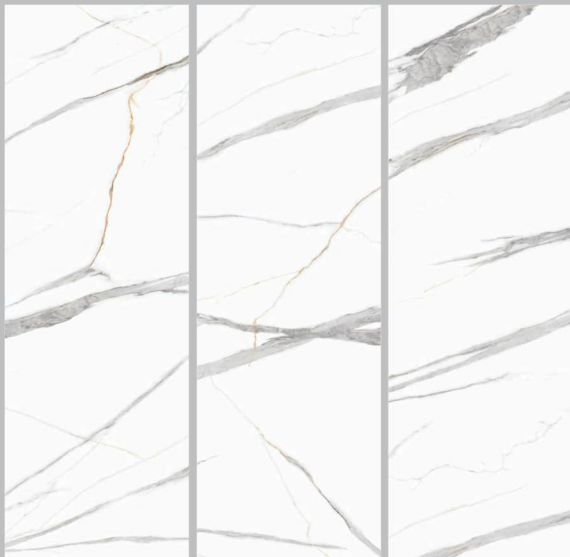

STATUARIO FORST

Size 800x2400mm
Surface High Gloss
Thickness 15mm
Type White Body