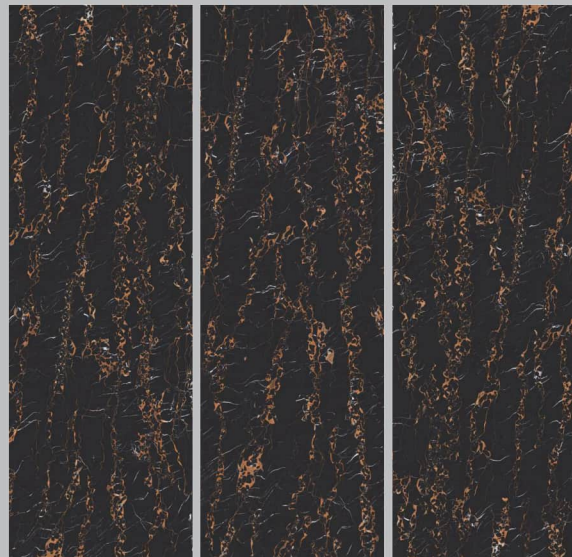

GOLDEN PORTORO

Size 800x2400mm
Surface High Gloss
Thickness 15mm
Type Black Body