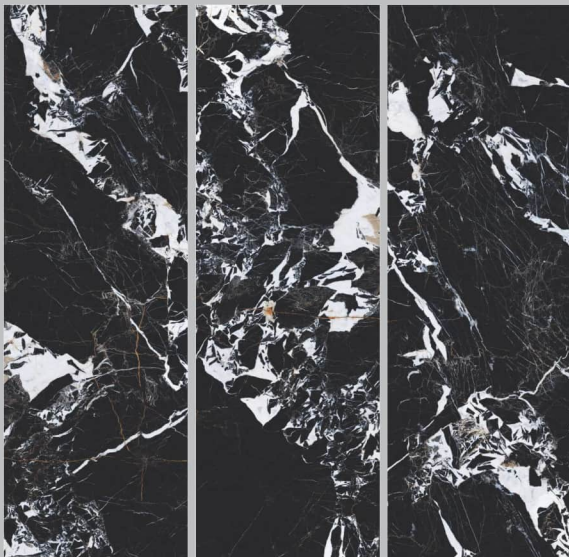

ANTICO BLACK

Size 800x2400mm
Surface High Gloss
Thickness 15mm
Type Black Body