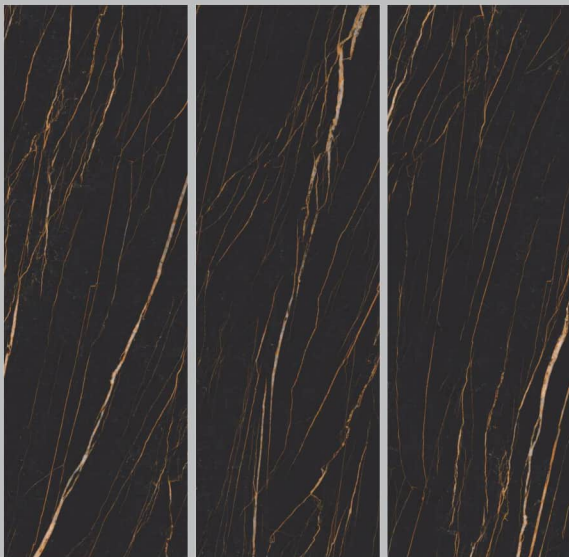

## BARDILIO NERO

---

Size 800x2400mm  
Surface High Gloss  
Thickness 15mm  
Type Black Body

High Gloss Surface

15mm Thickness

Staircase  
Black Gold

Floor  
Statuario Gold