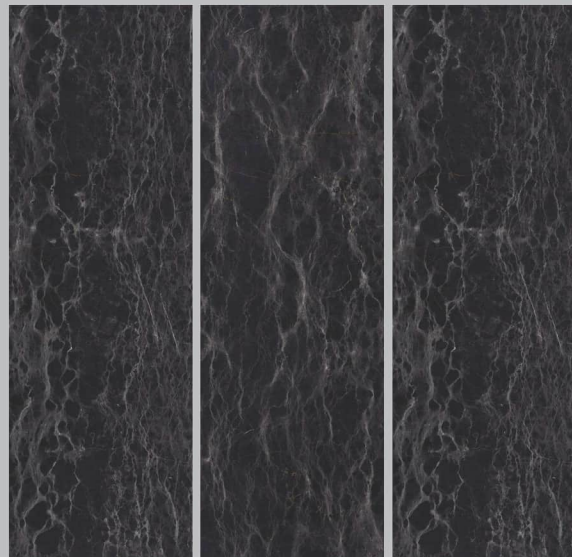

## SILVER PORTORO

---

Size 800x2400mm  
Surface High Gloss  
Thickness 15mm  
Type Black Body