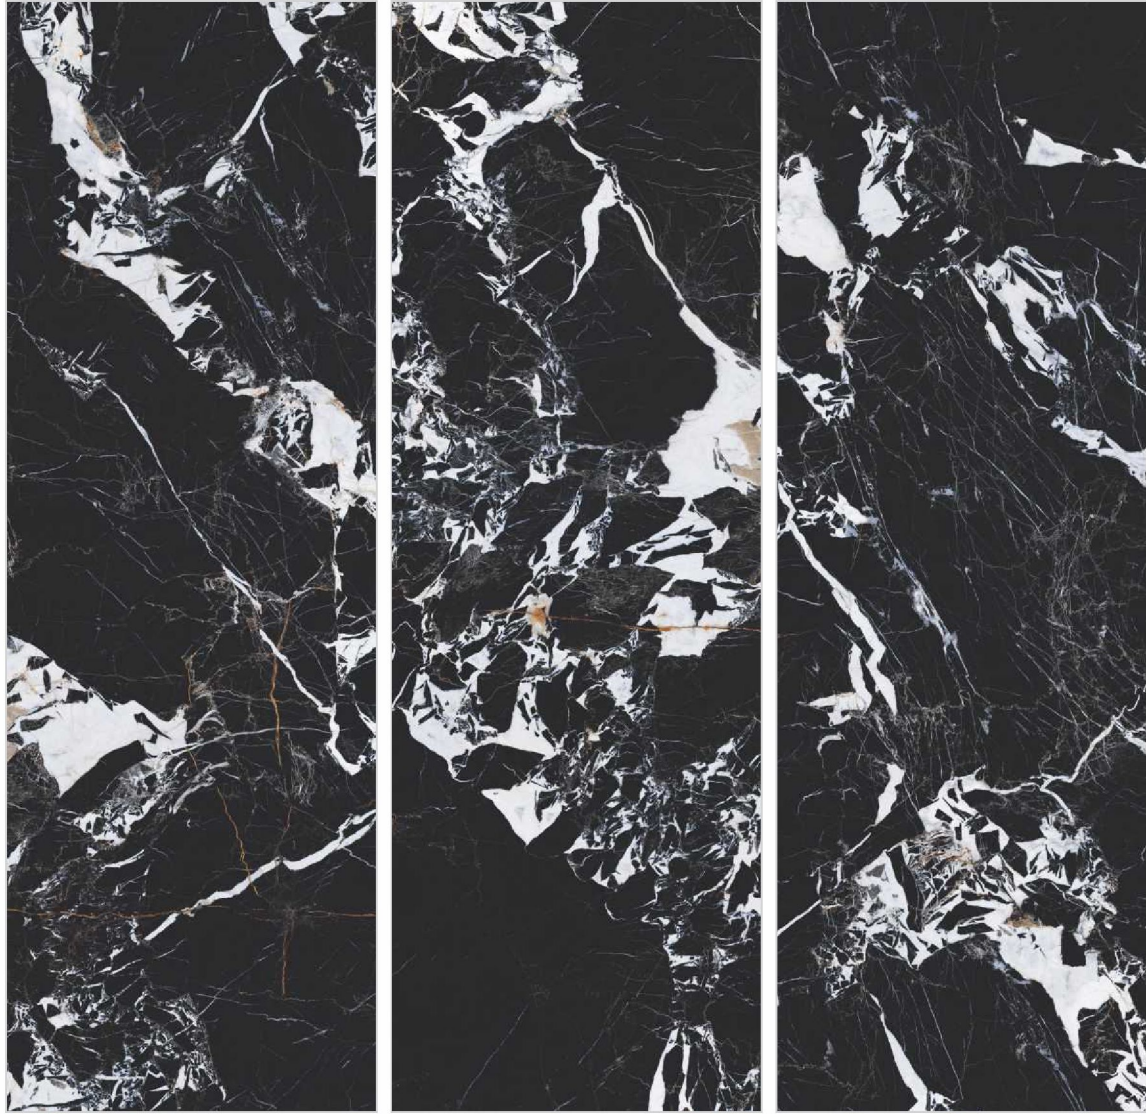

ANTICO BLACK

Size **800x2400mm**
Surface **High Gloss**
Thickness **15mm**
Type **Black Body**