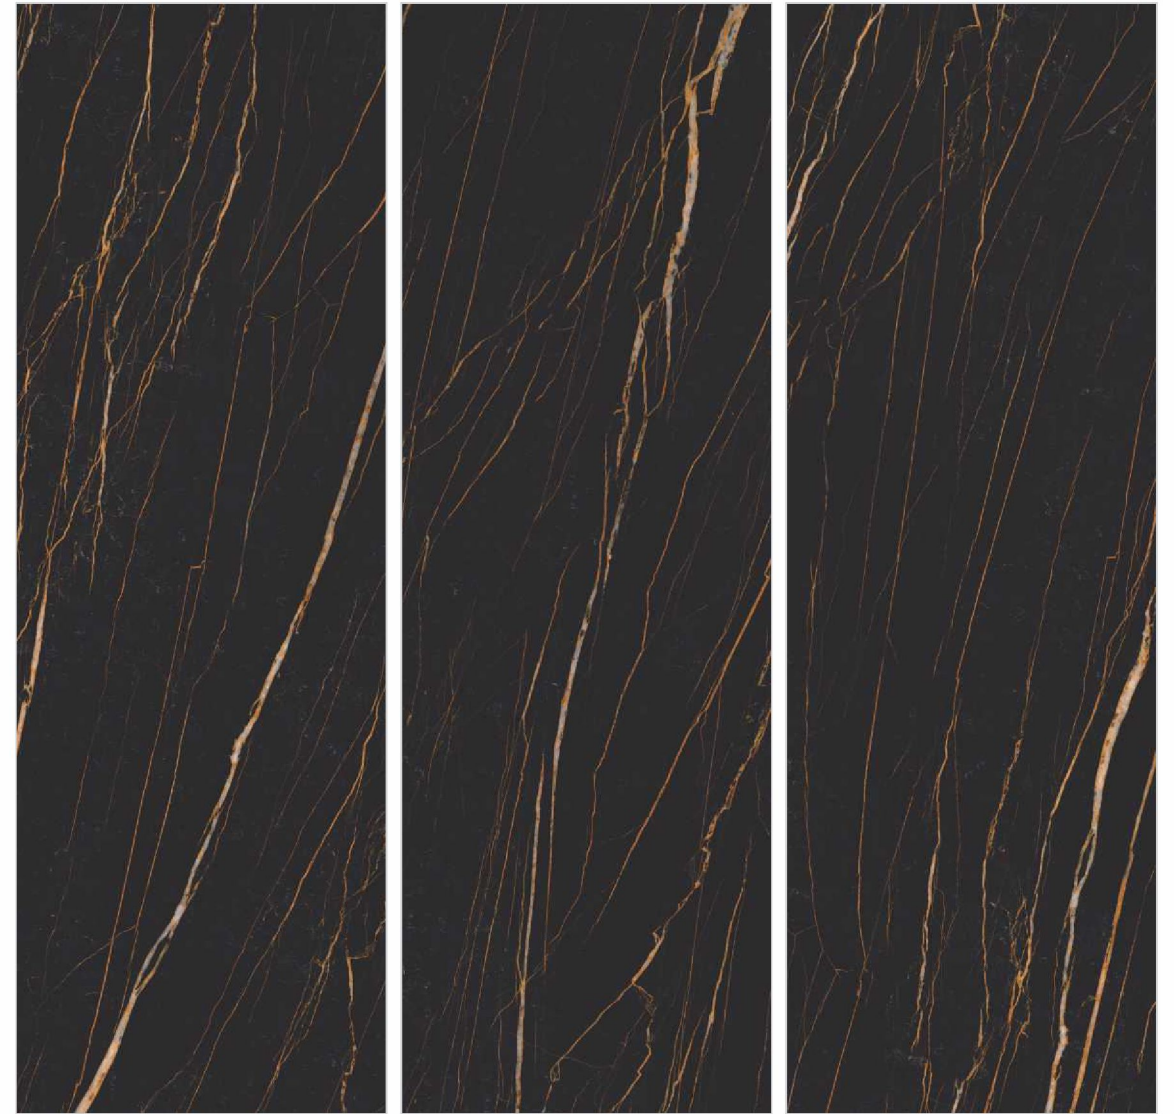

BLACK GOLD

Size **800x2400mm**
Surface **High Gloss**
Thickness **15mm**
Type **Black Body**