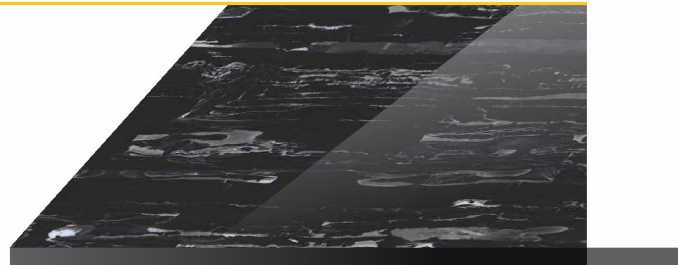

Floor
Statuario Gold

BLACK GOLD

Size **800x2400mm**
Surface **High Gloss**
Thickness **15mm**
Type **Black Body**

SILVER PORTORO

Size **800x2400mm**
Surface **High Gloss**
Thickness **15mm**
Type **Black Body**