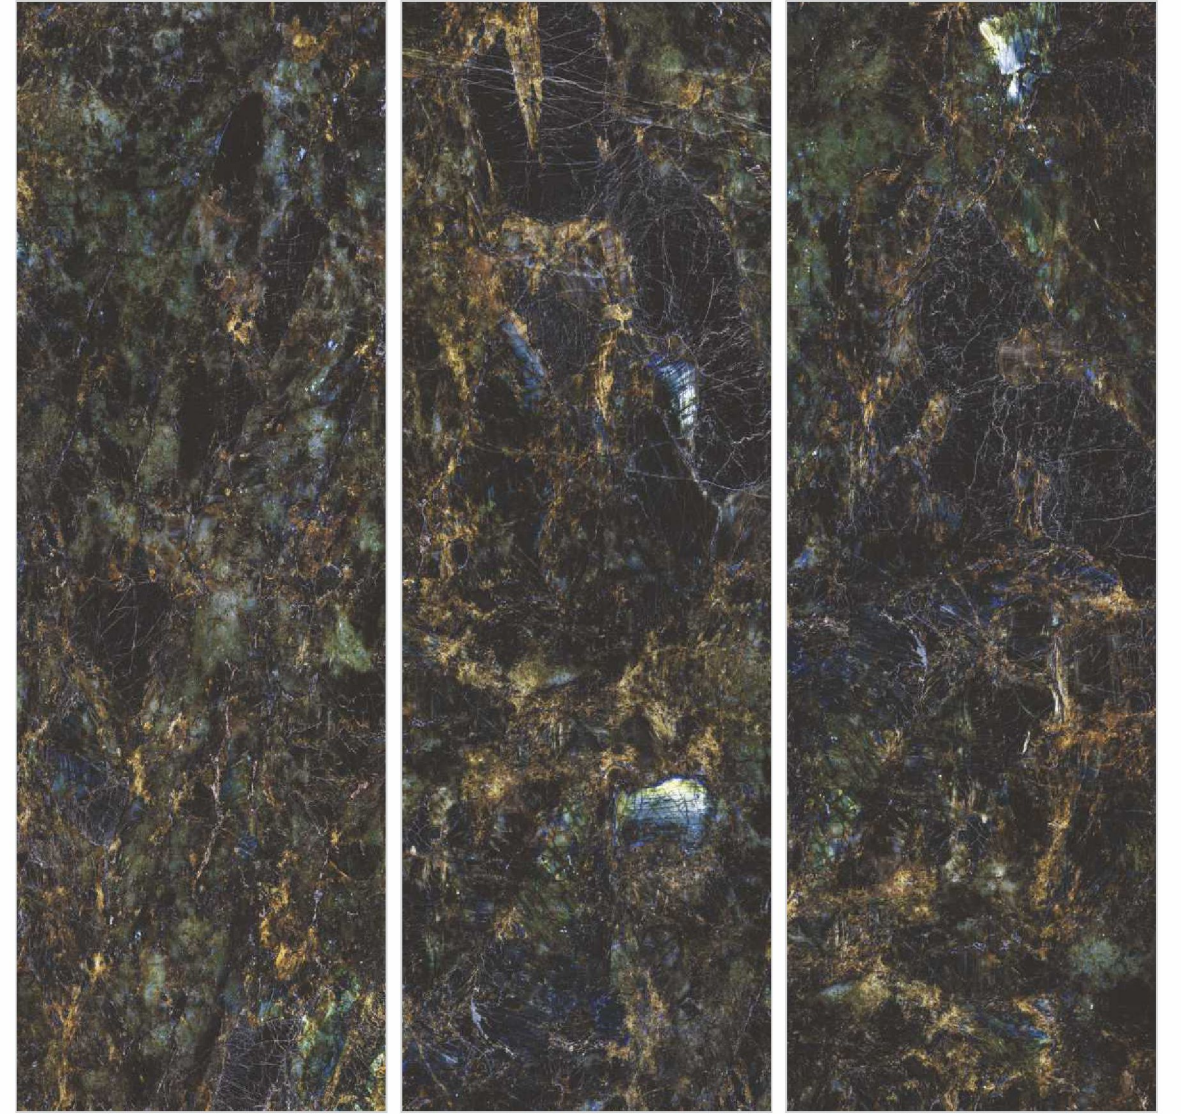

GOLDEN PORTORO

Size **800x2400mm**
Surface **High Gloss**
Thickness **15mm**
Type **Black Body**

ANTICO BLACK

Size **800x2400mm**
Surface **High Gloss**
Thickness **15mm**
Type **Black Body**

LABRADORITE

Size **800x2400mm**
Surface **High Gloss**
Thickness **15mm**
Type **Black Body**