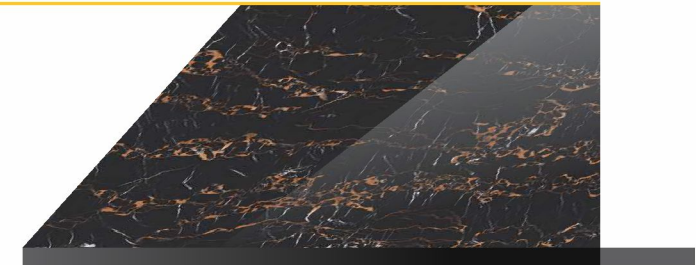

SILVER PORTORO

Size **800x2400mm**
Surface **High Gloss**
Thickness **15mm**
Type **Black Body**

GOLDEN PORTORO

Size **800x2400mm**
Surface **High Gloss**
Thickness **15mm**
Type **Black Body**