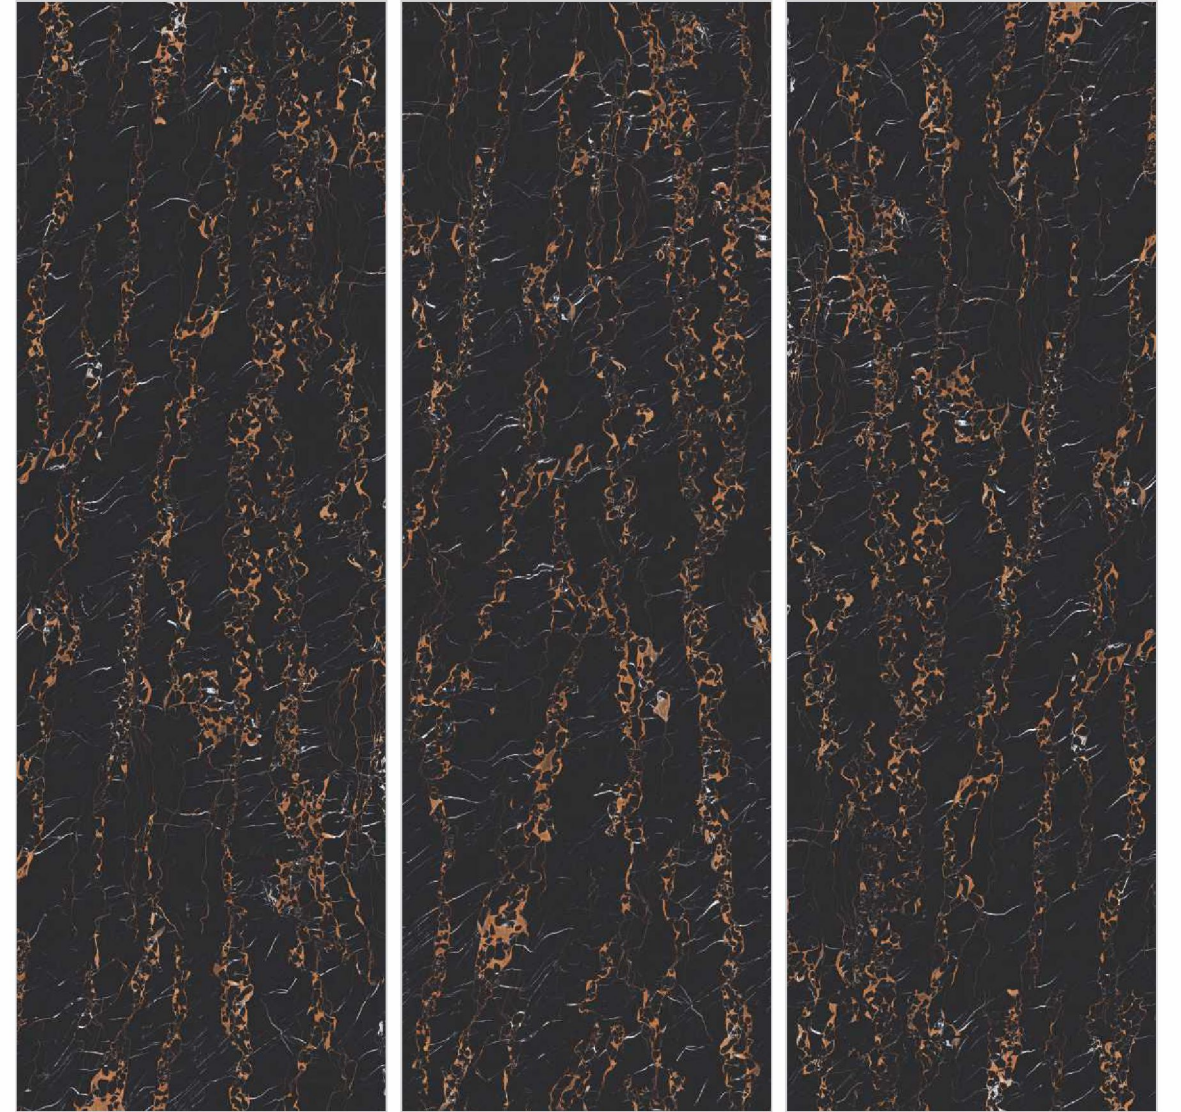

Floor
Statuario Gold

BLACK GOLD

Size **800x2400mm**
Surface **High Gloss**
Thickness **15mm**
Type **Black Body**

SILVER PORTORO

Size **800x2400mm**
Surface **High Gloss**
Thickness **15mm**
Type **Black Body**