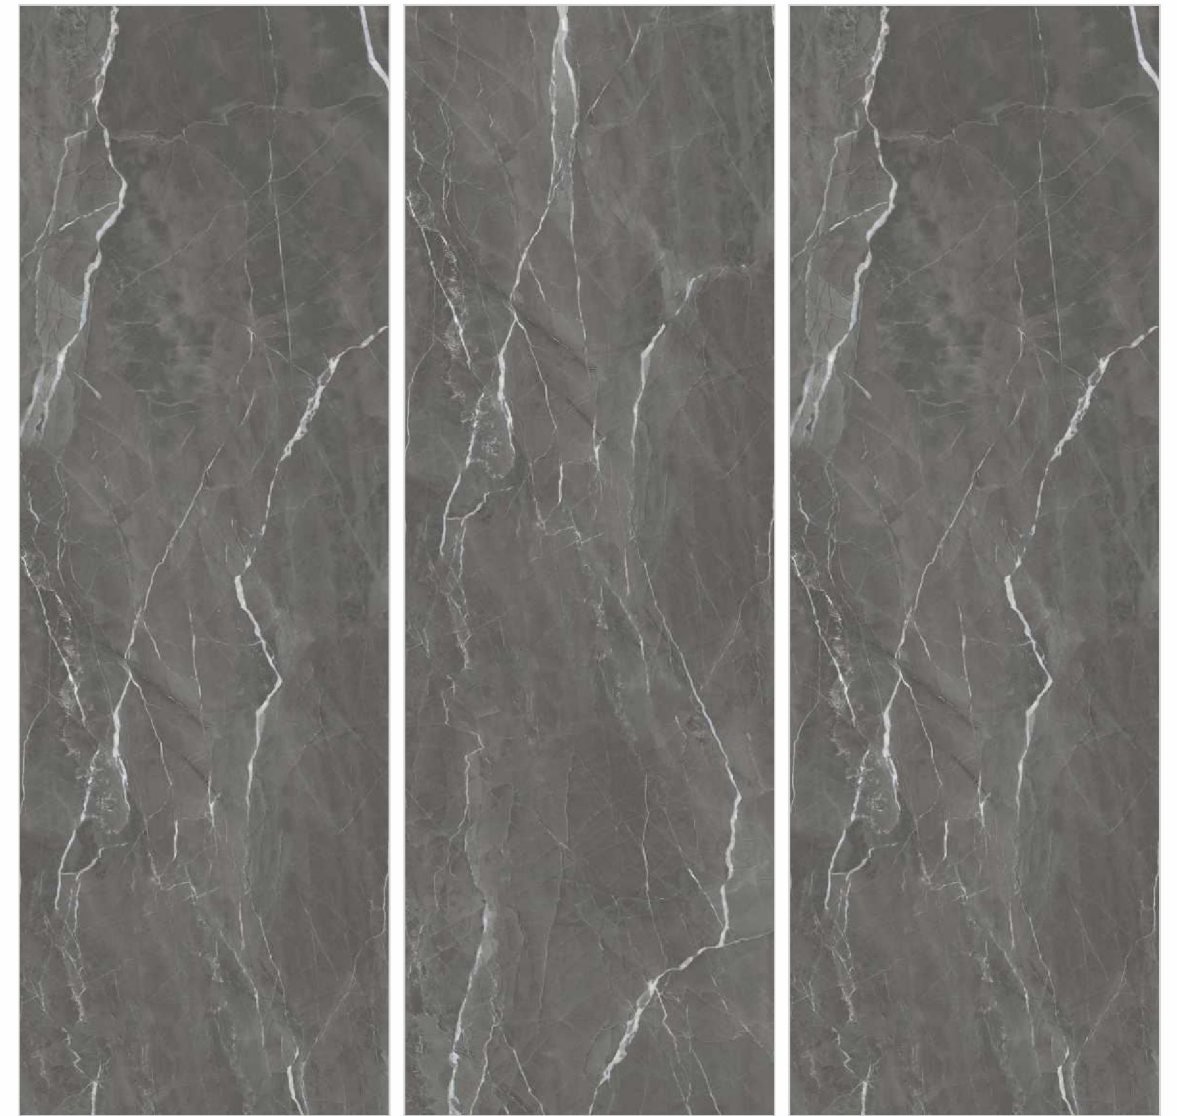

FRENCH GREY

Size **800x2400mm**
Surface **High Gloss**
Thickness **15mm**
Type **Grey Body**