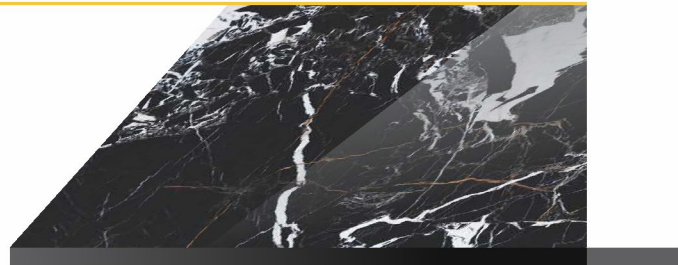

LABRADORITE

Size **800x2400mm**
Surface **High Gloss**
Thickness **15mm**
Type **Black Body**