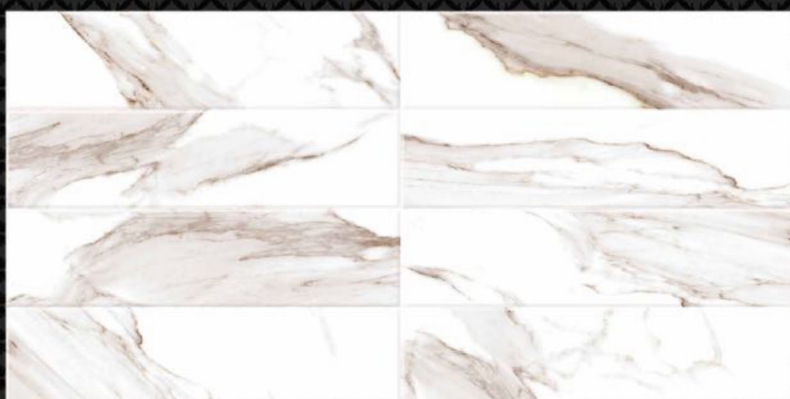

Glossy
Surface

300 x 600mm

DIGITAL WALL TILES

22406

LT

HL1

HL2

LT