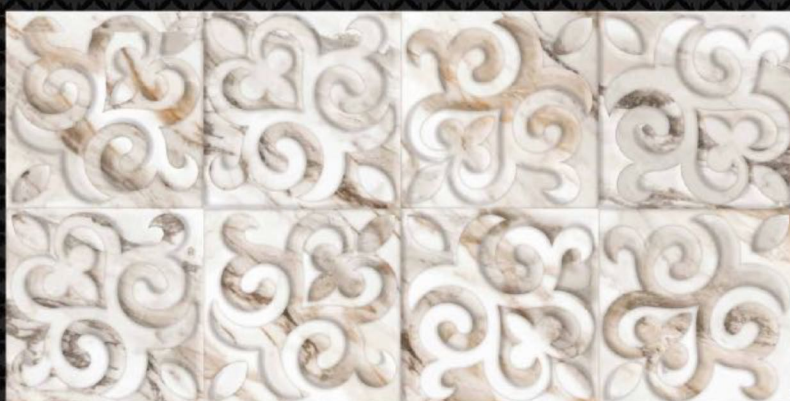

STATUARIO GOLDEN HL1