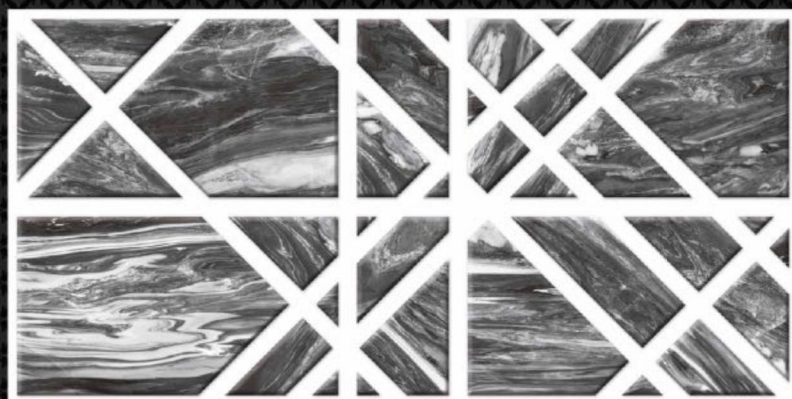

PANDA WHITE HL2