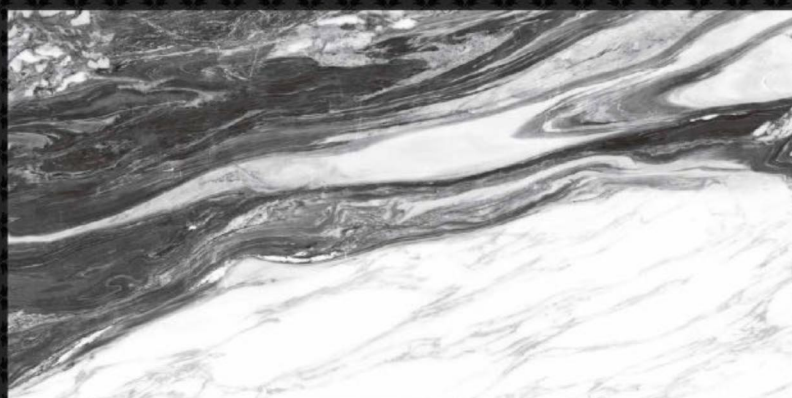

PANDA WHITE